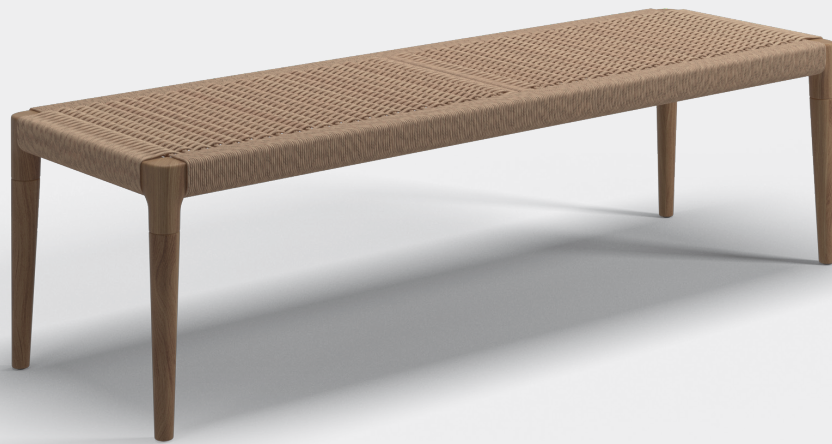

LIMA
62.5" DINING BENCH

WIDTH 159cm / 62.5"
DEPTH 48cm / 19"
HEIGHT 44cm / 17.5"
PRODUCT WEIGHT 14kg / 31lb
CBM / CCF 0.44m³ / 15.54ft³
DESIGNER Henrik Pedersen
ASSEMBLY Not Required

ITEM NUMBER
108233 : 62.5" Dining Bench

MATERIALS
Natural finish teak frame.
Wheat colour, woven all-weather wicker seat.

ACCESSORIES
108856 : Protective Cover
108656 : Seat Pad Cushion (Outdoor Performance Fabrics)
108657 : Seat Pad Cushion (Soft Touch Fabrics)
108645 : Seat Pad Cushion (Water Resistant Fabrics)