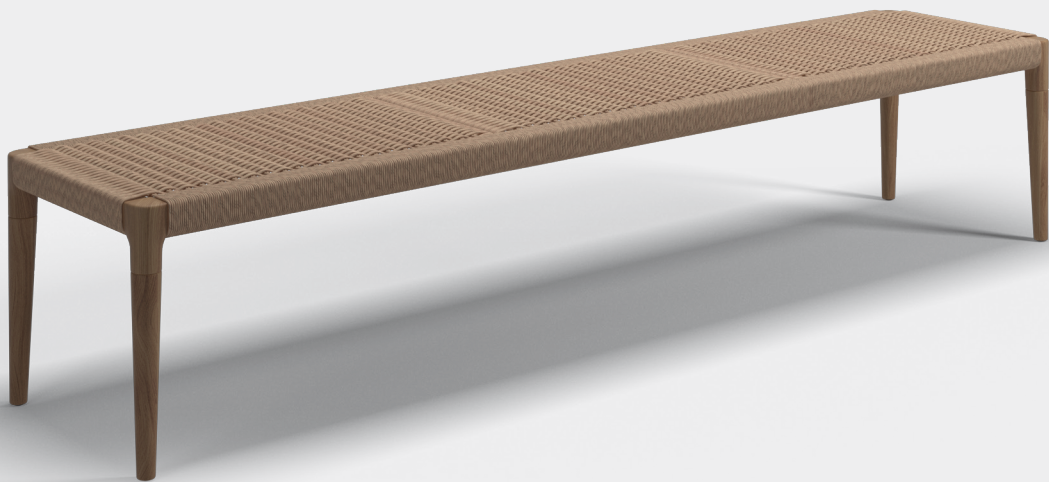

LIMA 88" DINING BENCH

WIDTH 224cm / 88"

DEPTH 48cm / 19"

HEIGHT 44cm / 17.5"

PRODUCT WEIGHT 20.5kg / 45lb

CBM / CCF 0.61m³ / 21.54ft³

DESIGNER Henrik Pedersen

ASSEMBLY Not Required

ITEM NUMBER

108035 : 88" Dining Bench

MATERIALS

Natural finish teak frame.

Wheat colour, woven all-weather wicker seat.

ACCESSORIES

108857 : Protective Cover

108659 : Seat Pad Cushion (Outdoor Performance Fabrics)

108660 : Seat Pad Cushion (Soft Touch Fabrics)

108658 : Seat Pad Cushion (Water Resistant Fabrics)

WARRANTY / MAINTENANCE

See gloster.com for warranty terms & maintenance instructions.

TEAK FINISH

WICKER COLOUR