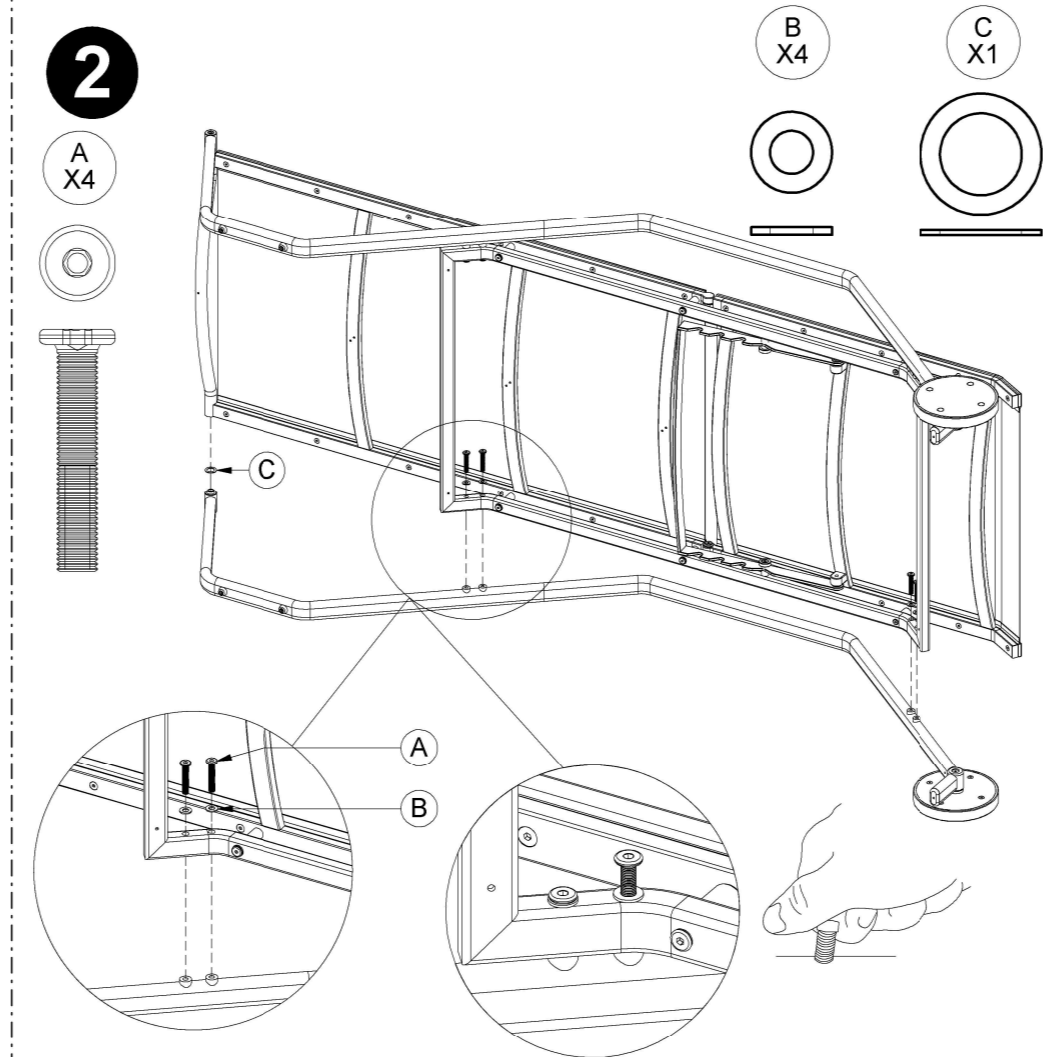

GENERAL SAFETY GUIDELINES

Read this guide carefully before using the product.
Keep this guide for future reference, do not throw away.
Only use the product in accordance with these instructions. Failure to follow the instructions contained
Within the user guide can result in damage to the product, and the warranty will become void.
Any responsibility is disclaimed due incorrect use of the product.
This product is suitable for use in both residential and contract environments.

Warranty
www.gloster.com