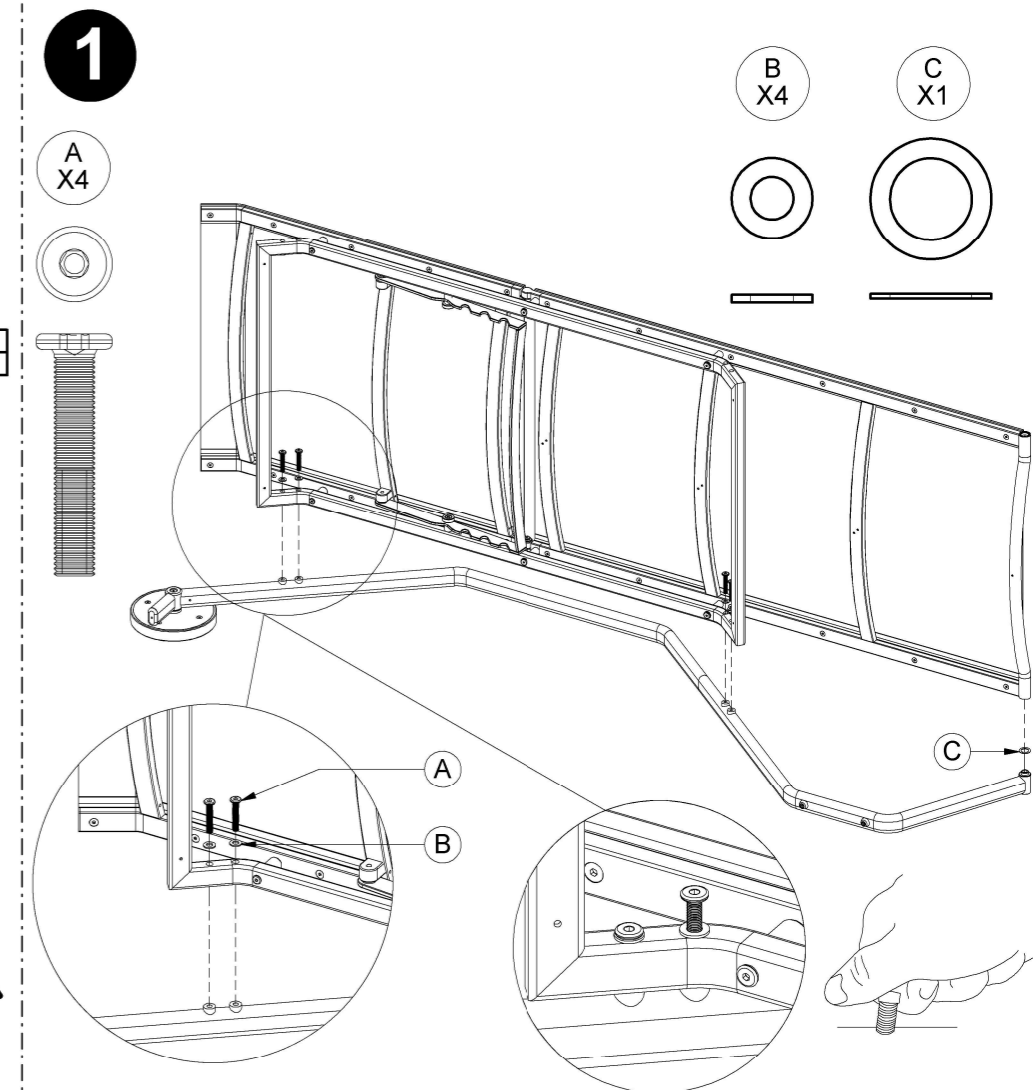

180 LOUNGER

ASSEMBLY GUIDE

GLOSTER

DISTRIBUTED IN THE USA BY:

Gloster Furniture
1075 Fulp Industrial Road
PO Box 738
South Boston
VA 24592
USA

DISTRIBUTED IN EUROPE AND ROW BY:

Gloster Furniture GmbH
Zeppelinsrasse 22
21337 Lüneburg
Germany
Tel. +49 (0)4131 287530