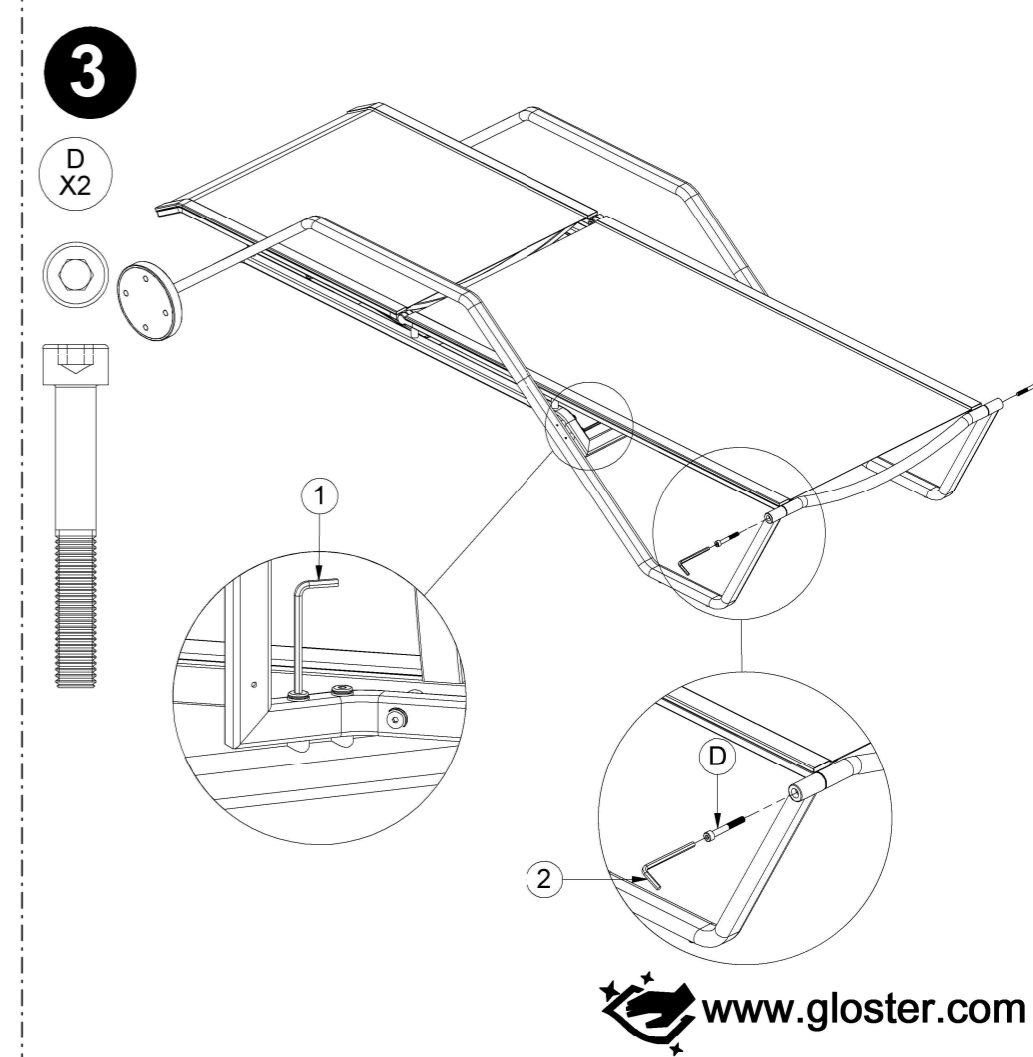

GENERAL SAFETY GUIDELINES

Read this guide carefully before using the product.
Keep this guide for future reference, do not throw away.
Only use the product in accordance with these instructions. Failure to follow the instructions contained
Within the user guide can result in damage to the product, and the warranty will become void.
Any responsibility is disclaimed due incorrect use of the product.
This product is suitable for use in both residential and contract environments.

Warranty
www.gloster.com