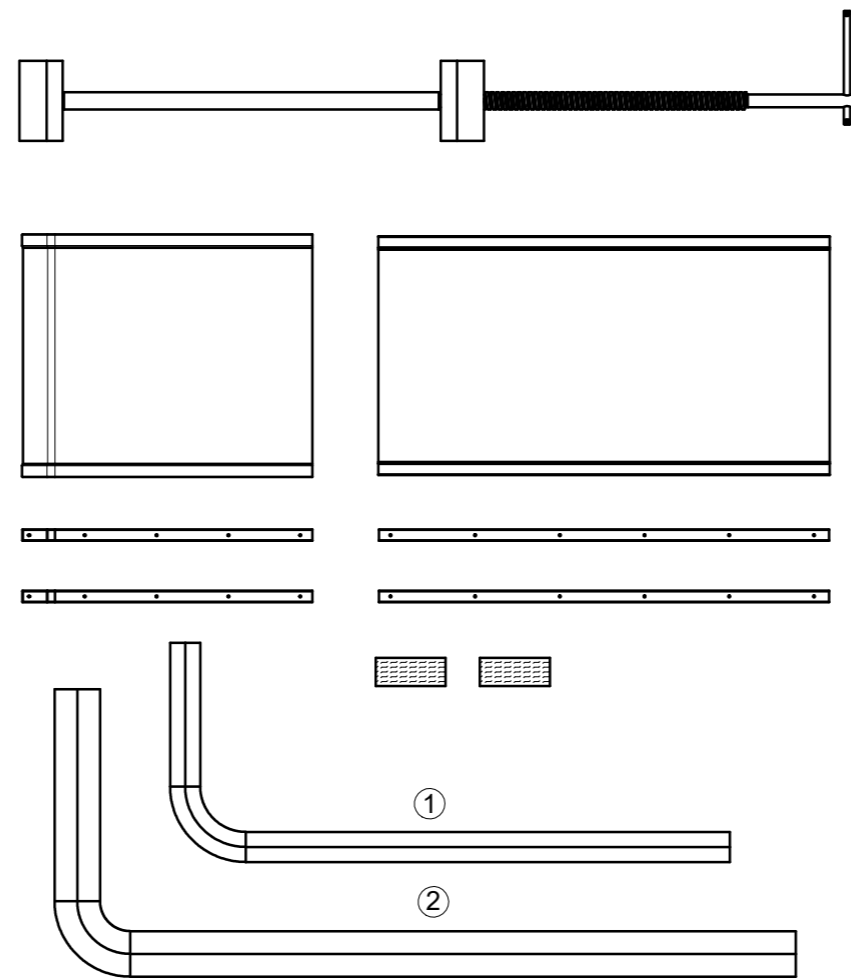

Warranty
www.gloster.com

180 LOUNGER SLING REPLACEMENT

ASSEMBLY GUIDE

GLOSTER

DISTRIBUTED IN THE USA BY:

Gloster Furniture
1075 Fulp Industrial Road
PO Box 738
South Boston
VA 24592
USA

DISTRIBUTED IN EUROPE AND ROW BY: