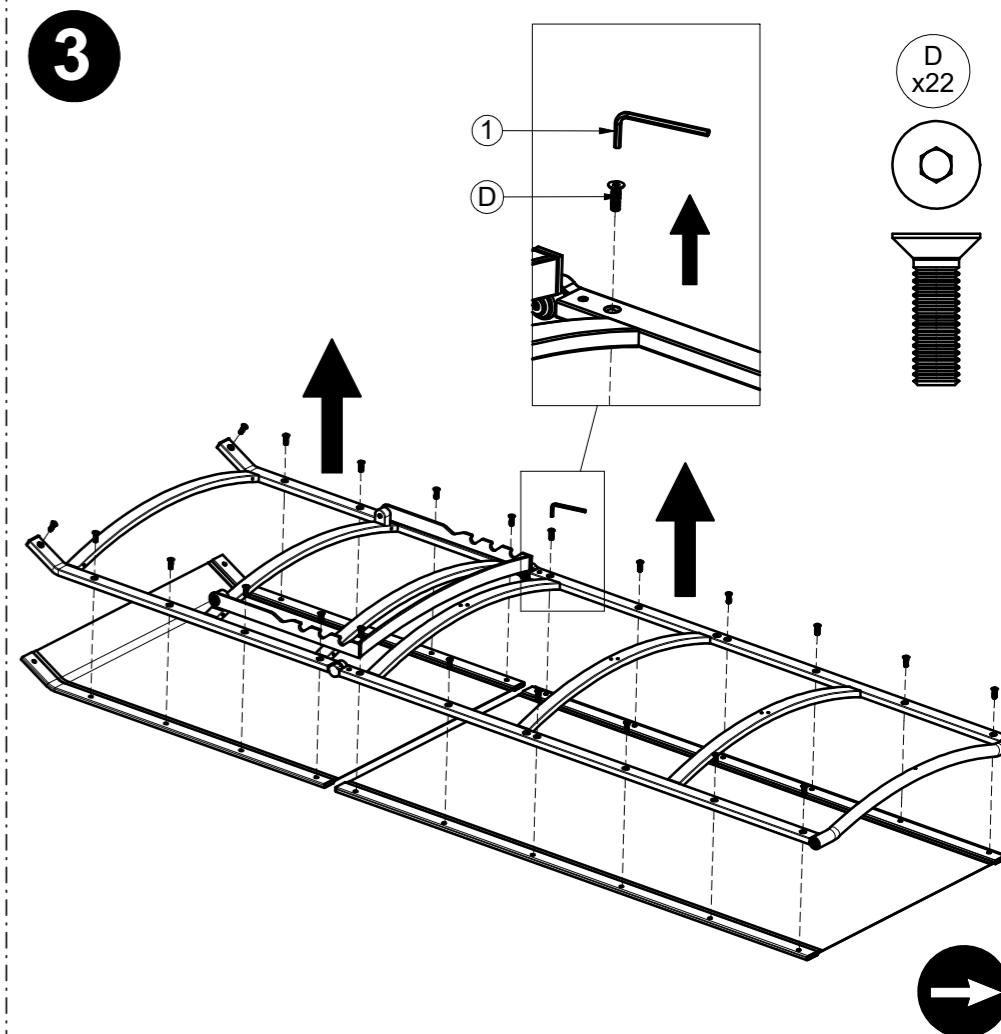

GENERAL SAFETY GUIDELINES

Read this guide carefully before using the product.
Keep this guide for future reference, do not throw away.
Only use the product in accordance with these instructions. Failure to follow the instructions contained
Within the user guide can result in damage to the product, and the warranty will become void.
Any responsibility is disclaimed due incorrect use of the product.
This product is suitable for use in both residential and contract environments.

Warranty
www.gloster.com