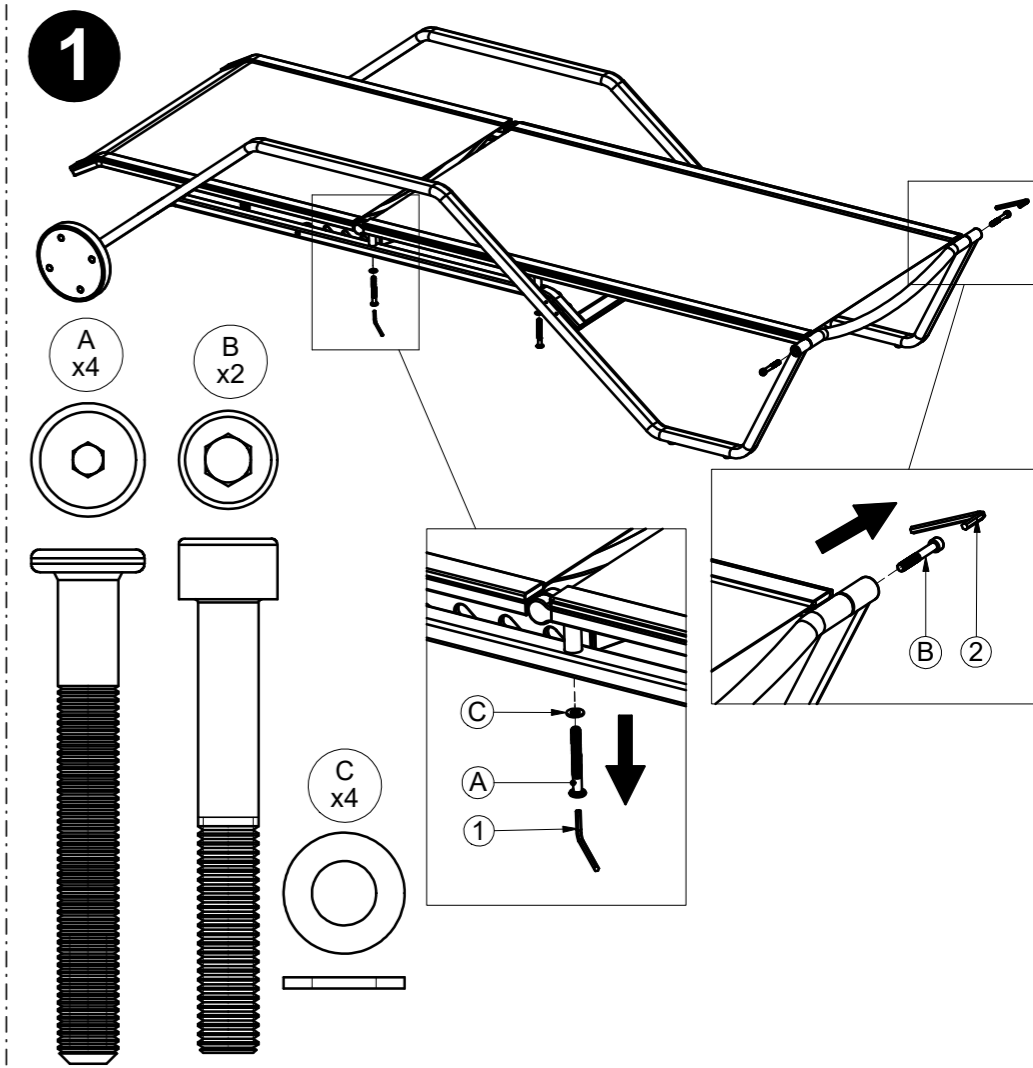

Warranty
www.gloster.com

180 LOUNGER SLING REPLACEMENT

ASSEMBLY GUIDE

GLOSTER

DISTRIBUTED IN THE USA BY:

Gloster Furniture
1075 Fulp Industrial Road
PO Box 738
South Boston
VA 24592
USA

DISTRIBUTED IN EUROPE AND ROW BY: