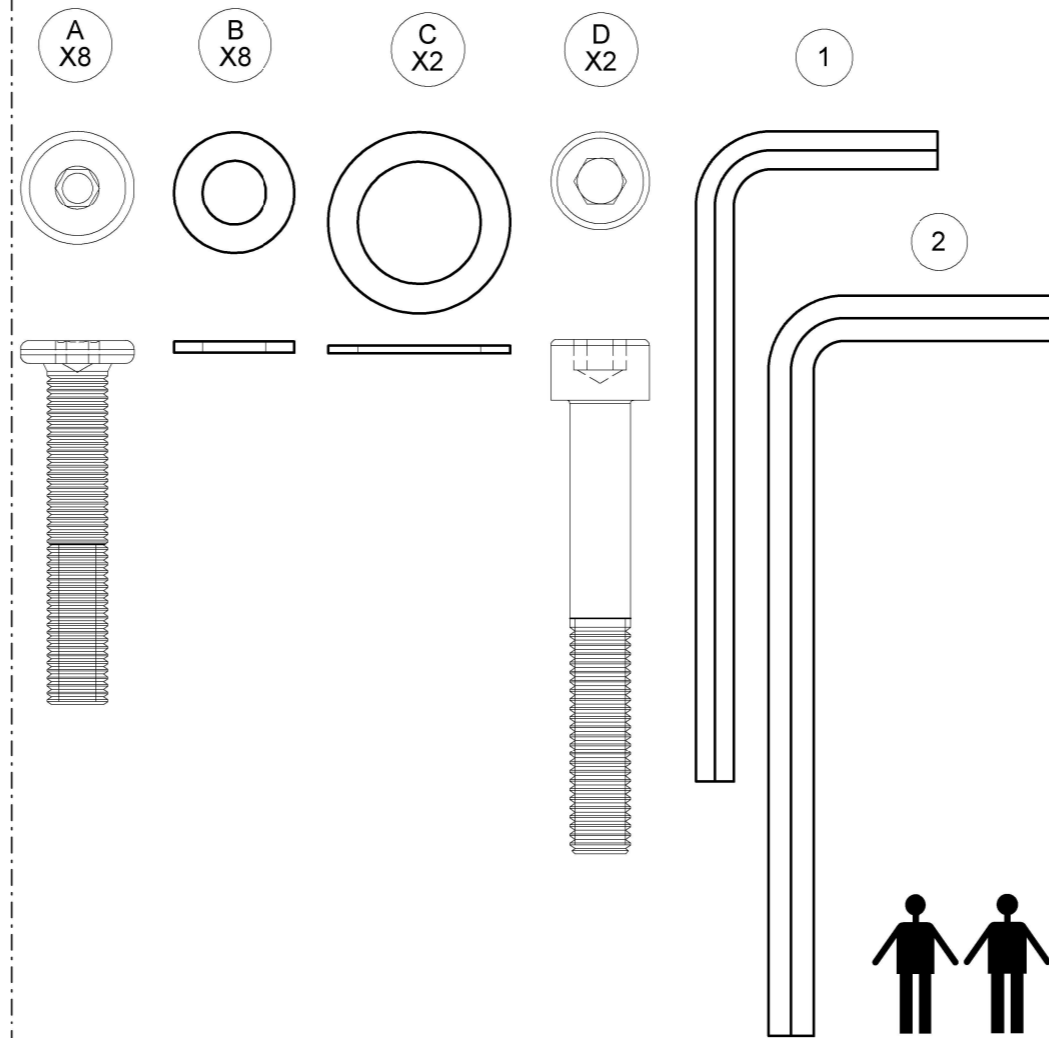

180 LOUNGER

ASSEMBLY GUIDE

GLOSTER

DISTRIBUTED IN THE USA BY:

Gloster Furniture
1075 Fulp Industrial Road
PO Box 738
South Boston
VA 24592
USA

DISTRIBUTED IN EUROPE AND ROW BY:

Gloster Furniture GmbH
Zeppelinsrasse 22
21337 Lüneburg
Germany
Tel. +49 (0)4131 287530

Warranty
www.gloster.com

4

Replace with new sling

5

6

7

8

9