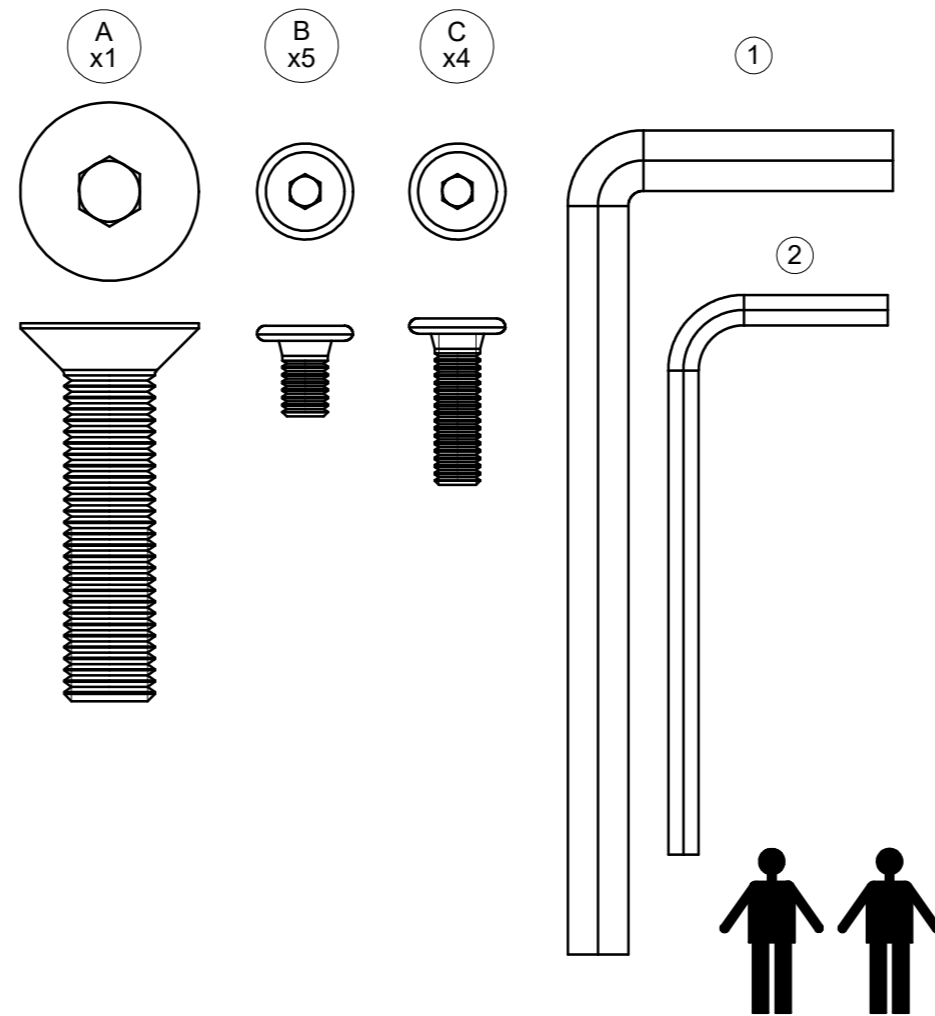

AMBIENT SOL

ASSEMBLY GUIDE

 GLOSTER

DISTRIBUTED IN THE USA BY:

Gloster Furniture
1075 Fulp Industrial Road
PO Box 738
South Boston
VA 24592
USA

DISTRIBUTED IN EUROPE AND ROW BY:

Gloster Furniture GmbH
Zeppelinstrasse 22
21337 Luneburg
Germany
Tel. +49 (0)4131 287530