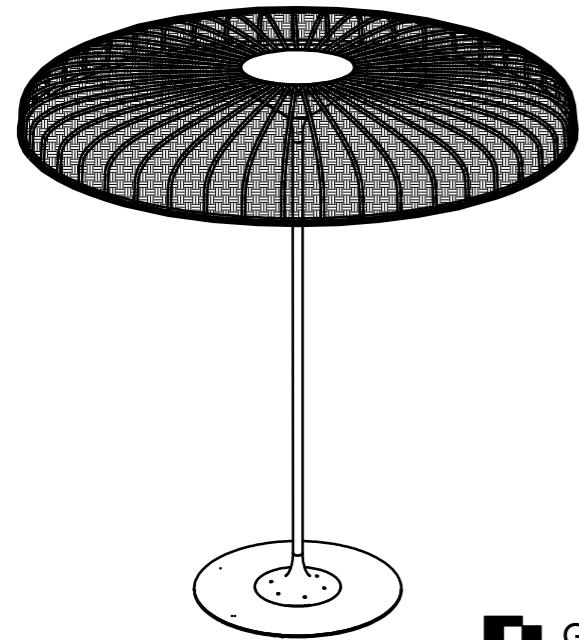

AMBIENT SOL

ASSEMBLY GUIDE

 GLOSTER

DISTRIBUTED IN THE USA BY:

Gloster Furniture
1075 Fulp Industrial Road
PO Box 738
South Boston
VA 24592
USA

DISTRIBUTED IN EUROPE AND ROW BY:

Gloster Furniture GmbH
Zeppelinstrasse 22
21337 Luneburg
Germany
Tel. +49 (0)4131 287530