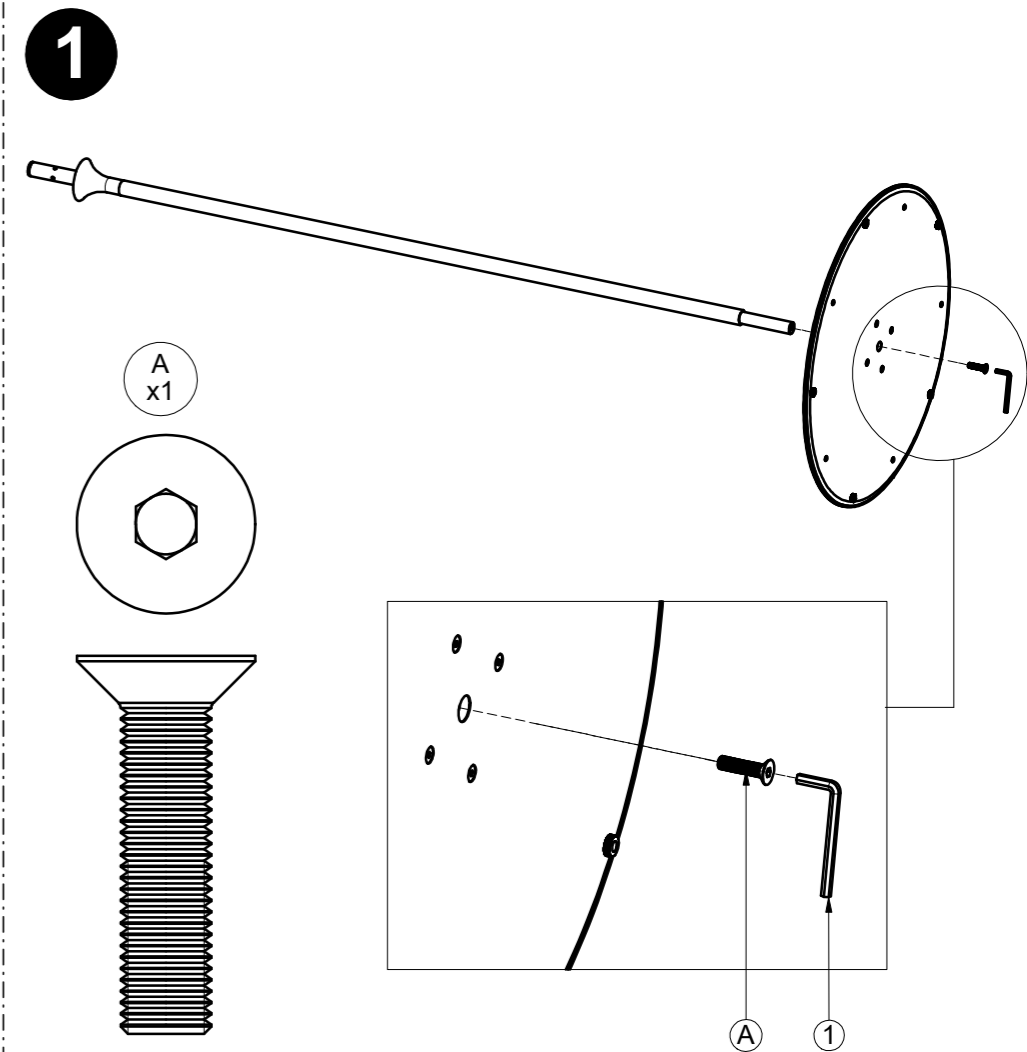

AMBIENT SOL

ASSEMBLY GUIDE

 GLOSTER

DISTRIBUTED IN THE USA BY:

Gloster Furniture
1075 Fulp Industrial Road
PO Box 738
South Boston
VA 24592
USA

DISTRIBUTED IN EUROPE AND ROW BY:

Gloster Furniture GmbH
Zeppelinstrasse 22
21337 Luneburg
Germany
Tel. +49 (0)4131 287530