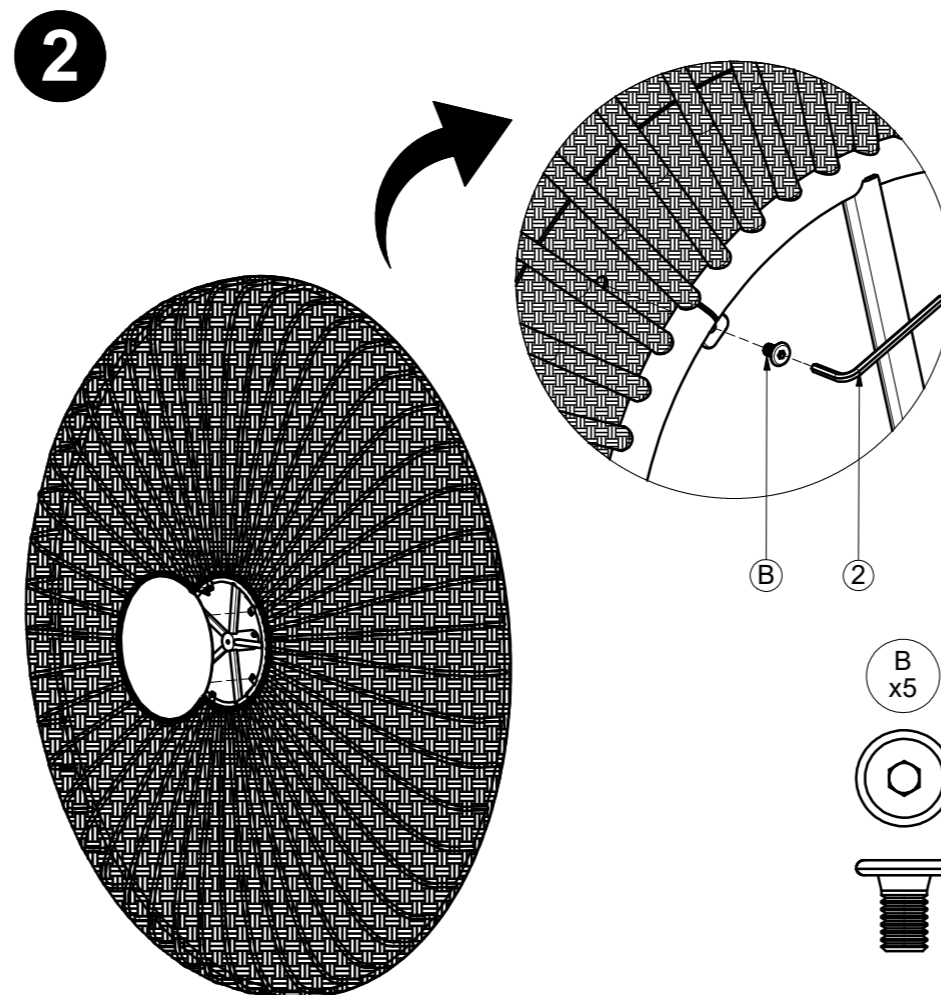

GENERAL SAFETY GUIDELINES

IMPORTANT, RETAIN FOR FUTURE REFERENCE: READ CAREFULLY

Keep this guide for future reference, do not throw away.
This product is suitable for use in both residential and contract environments.

Warranty
www.gloster.com