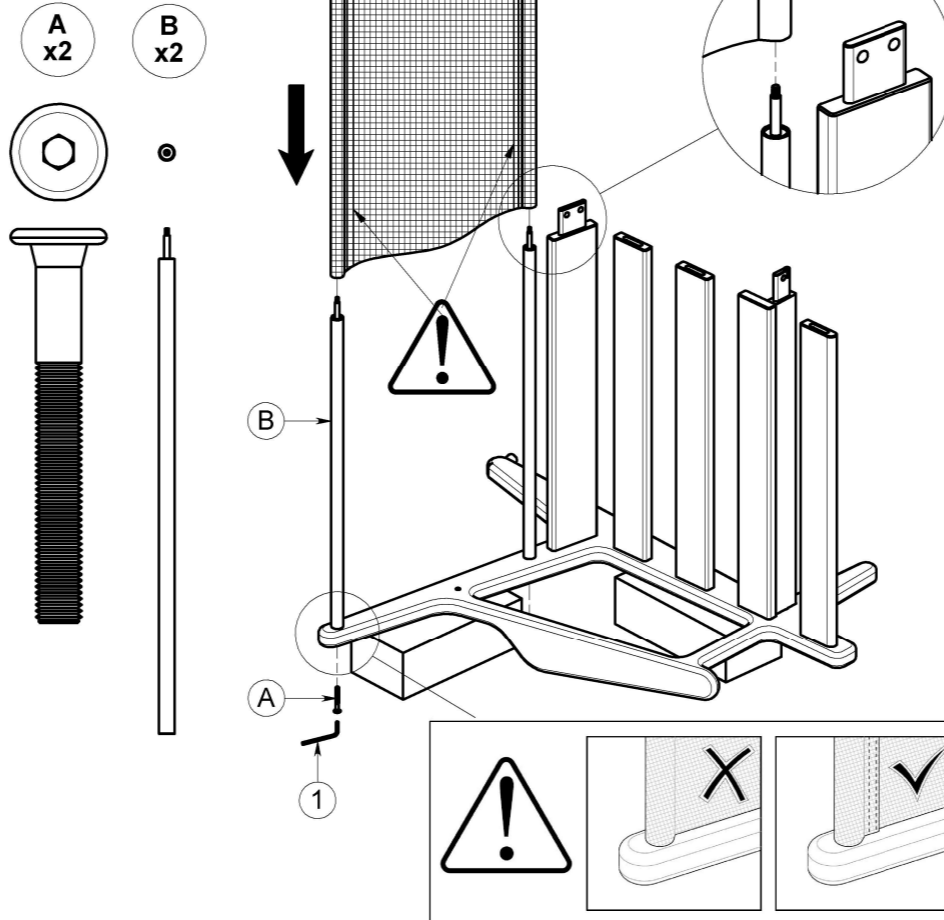

GENERAL SAFETY GUIDELINES

Read this guide carefully before using the product.
Keep this guide for future reference, do not throw away.
Only use the product in accordance with these instructions. Failure to follow the instructions contained
Within the user guide can result in damage to the product, and the warranty will become void.
Any responsibility is disclaimed due incorrect use of the product.
This product is suitable for use in both residential and contract environments.

Warranty
www.gloster.com

2