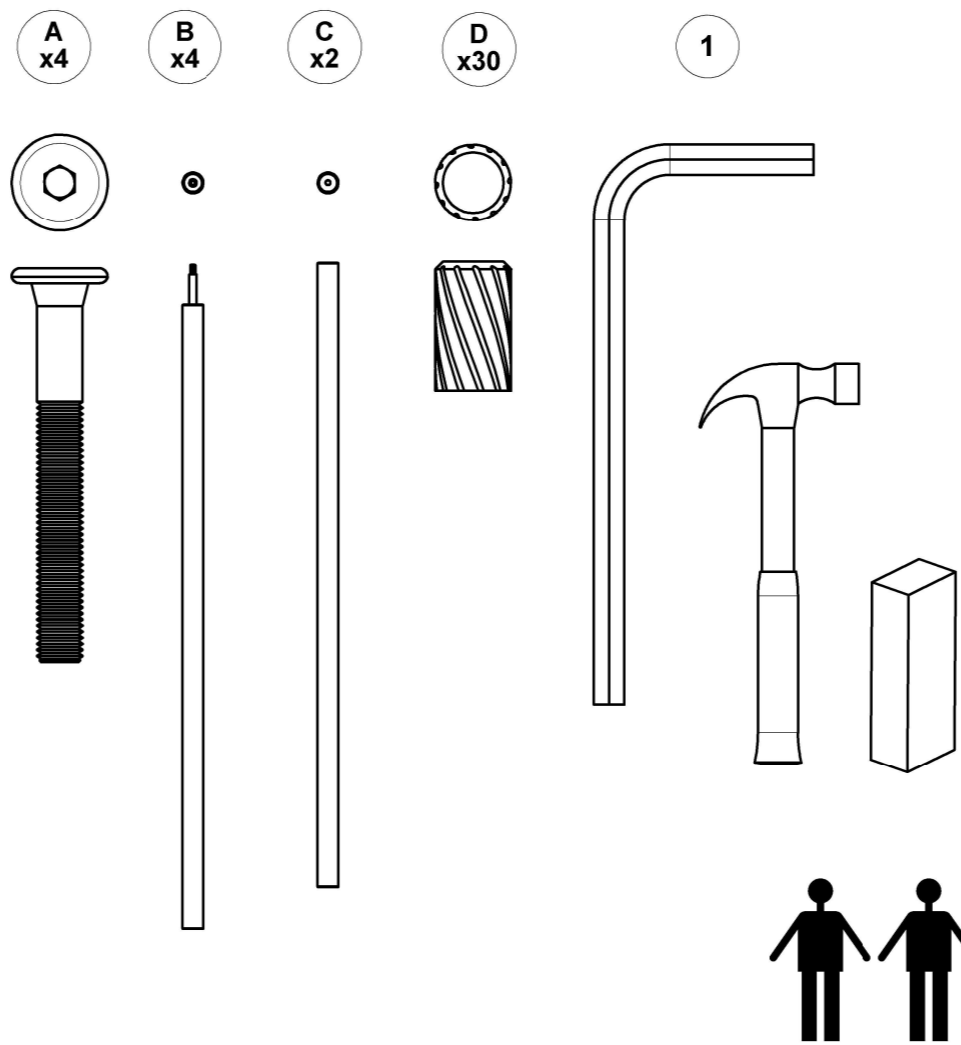

BAY

3 - SEATER SOFA

ASSEMBLY GUIDE

GLOSTER

1

DISTRIBUTED IN THE USA BY:

Gloster Furniture
1075 Fulp Industrial Road
PO Box 738
South Boston
VA 24592
USA

DISTRIBUTED IN EUROPE AND ROW BY: