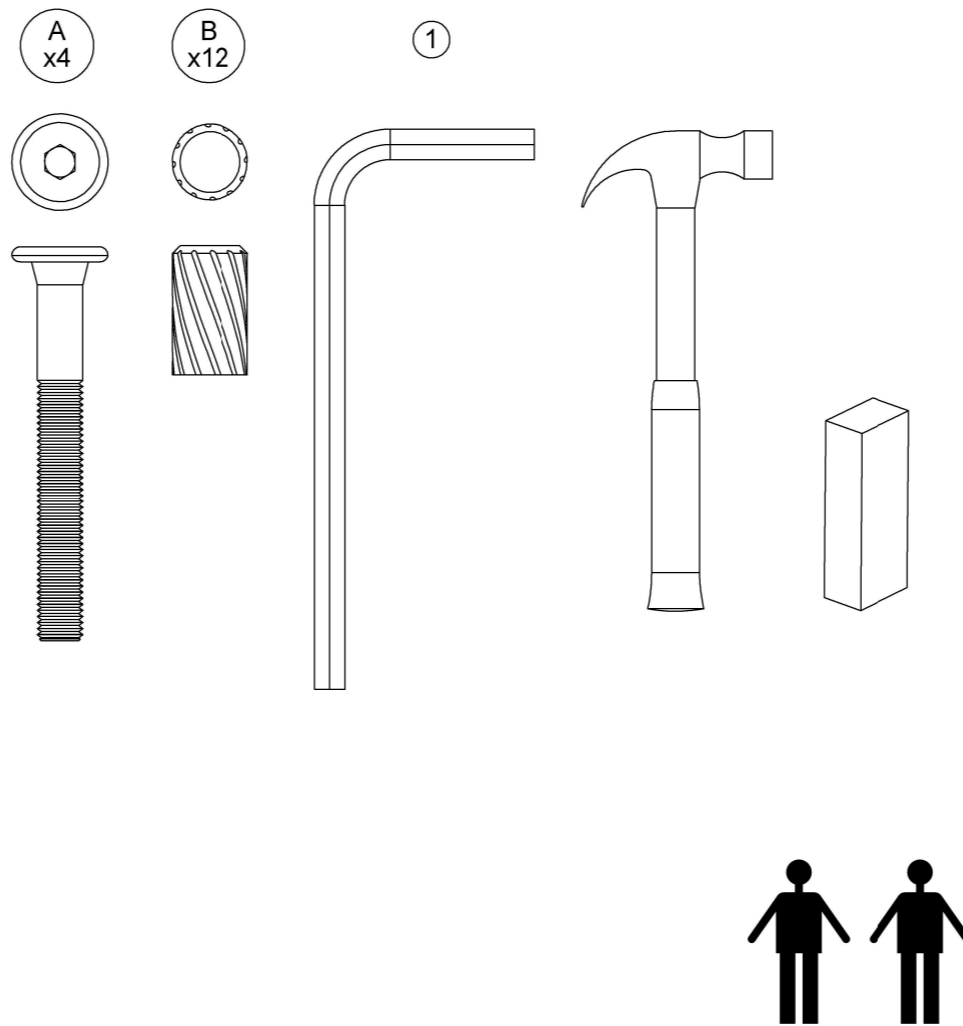

BAY LOUNGE CHAIR

ASSEMBLY GUIDE

GLOSTER

DISTRIBUTED IN THE USA BY:

Gloster Furniture
1075 Fulp Industrial Road
PO Box 738
South Boston
VA 24592
USA

DISTRIBUTED IN EUROPE AND ROW BY:

Gloster Furniture GmbH
Zeppelinsrasse 22
21337 Lüneburg
Germany
Tel. +49 (0)4131 287530

GENERAL SAFETY GUIDELINES

Read this guide carefully before using the product.
Keep this guide for future reference, do not throw away.
Only use the product in accordance with these instructions. Failure to follow the instructions contained within the user guide can result in damage to the product, and the warranty will become void.
Any responsibility is disclaimed due incorrect use of the product.

Warranty
www.gloster.com

4

A
x1

5

B
x12

6

7