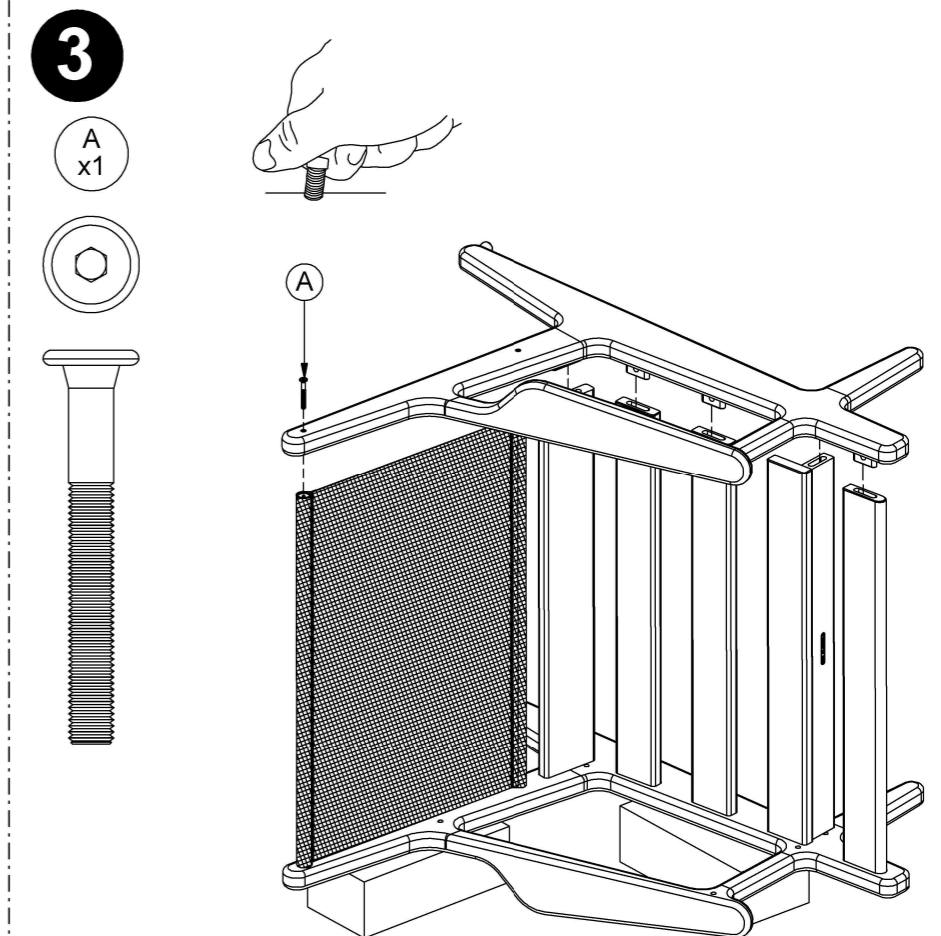

GENERAL SAFETY GUIDELINES

Read this guide carefully before using the product.
Keep this guide for future reference, do not throw away.
Only use the product in accordance with these instructions. Failure to follow the instructions contained within the user guide can result in damage to the product, and the warranty will become void.
Any responsibility is disclaimed due incorrect use of the product.

Warranty
www.gloster.com