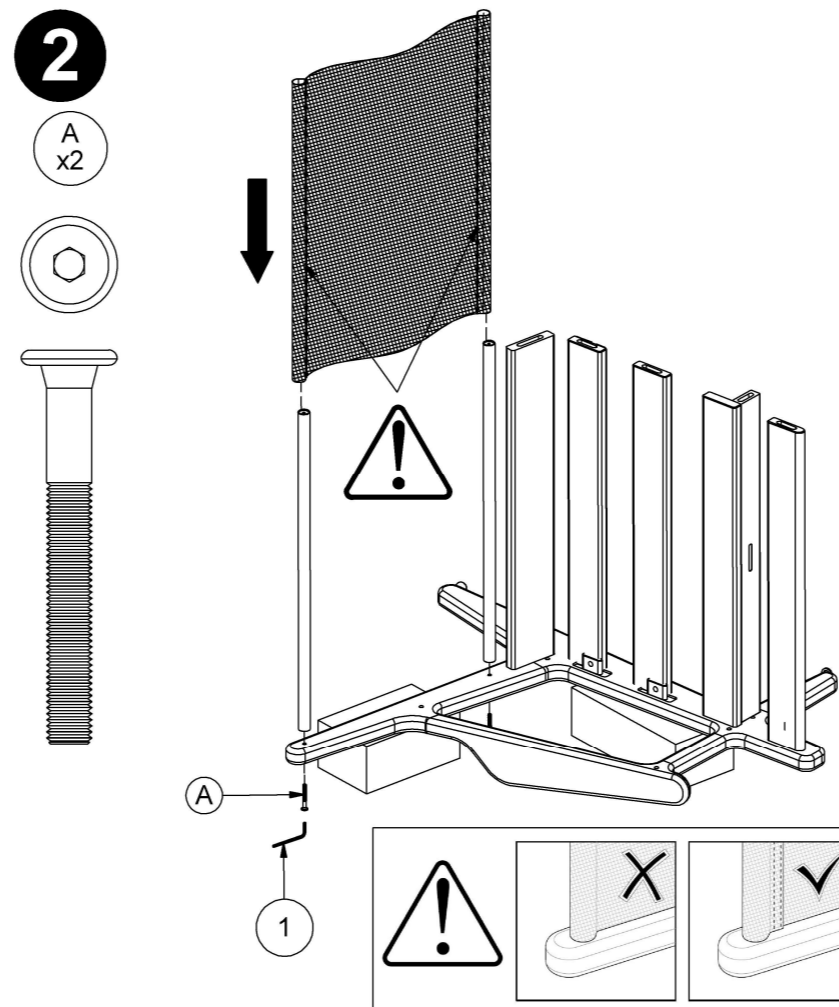

GENERAL SAFETY GUIDELINES

Read this guide carefully before using the product.
Keep this guide for future reference, do not throw away.
Only use the product in accordance with these instructions. Failure to follow the instructions contained within the user guide can result in damage to the product, and the warranty will become void.
Any responsibility is disclaimed due incorrect use of the product.

Warranty
www.gloster.com