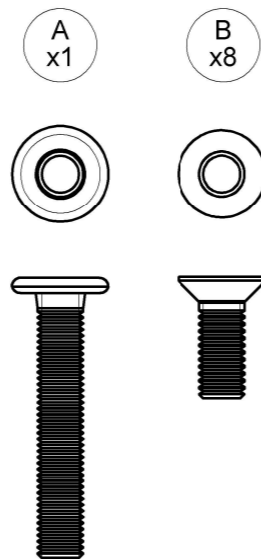

BAY SIDE TABLE

ASSEMBLY GUIDE

 GLOSTER

DISTRIBUTED IN THE USA BY:

Gloster Furniture
1075 Fulp Industrial Road
PO Box 738
South Boston
VA 24592
USA

DISTRIBUTED IN EUROPE AND ROW BY:

Gloster Furniture GmbH
Zeppelinsrasse 22
21337 Lüneburg
Germany
Tel. +49 (0)4131 287530