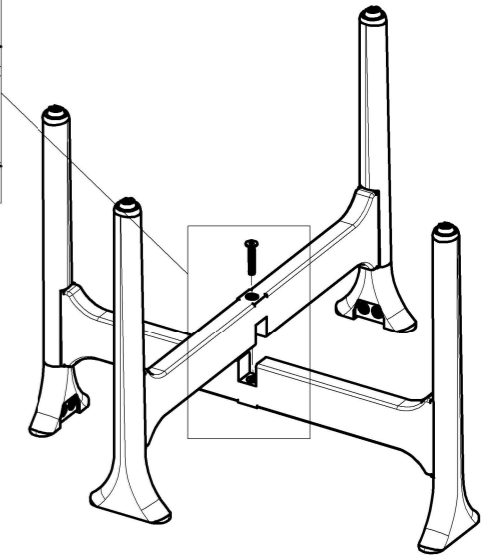

BAY SIDE TABLE

ASSEMBLY GUIDE

 GLOSTER

DISTRIBUTED IN THE USA BY:

Gloster Furniture
1075 Fulp Industrial Road
PO Box 738
South Boston
VA 24592
USA

DISTRIBUTED IN EUROPE AND ROW BY:

Gloster Furniture GmbH
Zeppelinsrasse 22
21337 Lüneburg
Germany
Tel. +49 (0)4131 287530