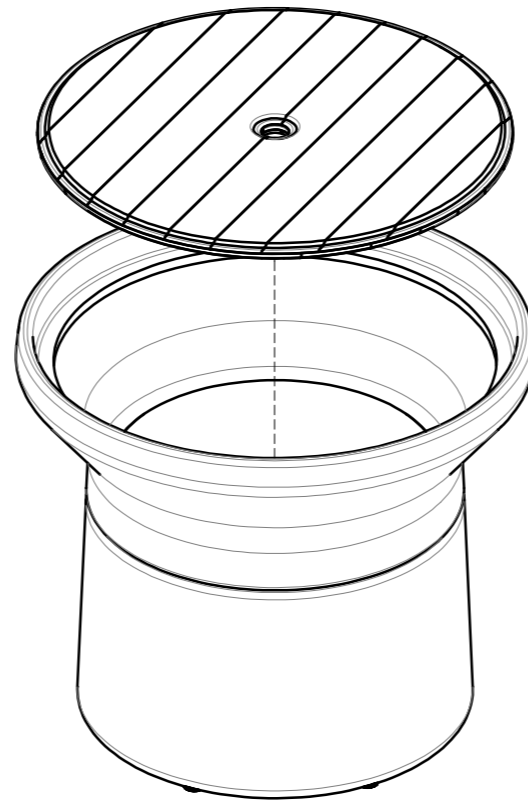

COSO COFFEE TABLE TEAK TOP

ASSEMBLY GUIDE

1

2

DISTRIBUTED IN THE USA BY:

Gloster Furniture
1075 Fulp Industrial Road
PO Box 738
South Boston
VA 24592
USA

DISTRIBUTED IN EUROPE AND ROW BY:

Gloster Furniture GmbH
Zeppelinstrasse 22
21337 Lüneburg
Germany
Tel. +49 (0)4131 287530