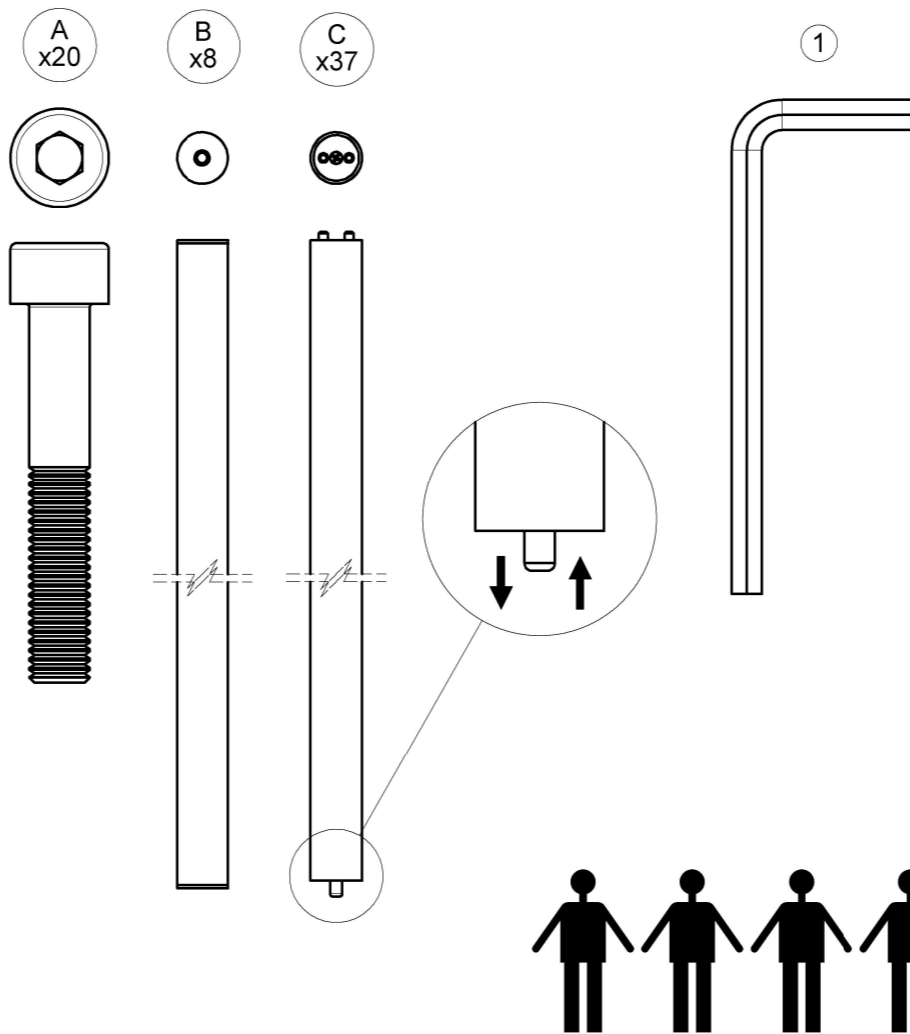

CRADLE DAY BED FRAME

ASSEMBLY GUIDE

DISTRIBUTED IN THE USA BY:

Gloster Furniture
1075 Fulp Industrial Road
PO Box 738
South Boston
VA 24592
USA

DISTRIBUTED IN EUROPE AND ROW BY:

Gloster Furniture GmbH
Zeppelinstrasse 22
21337 Luneburg
Germany
Tel. +49 (0)4131 287530