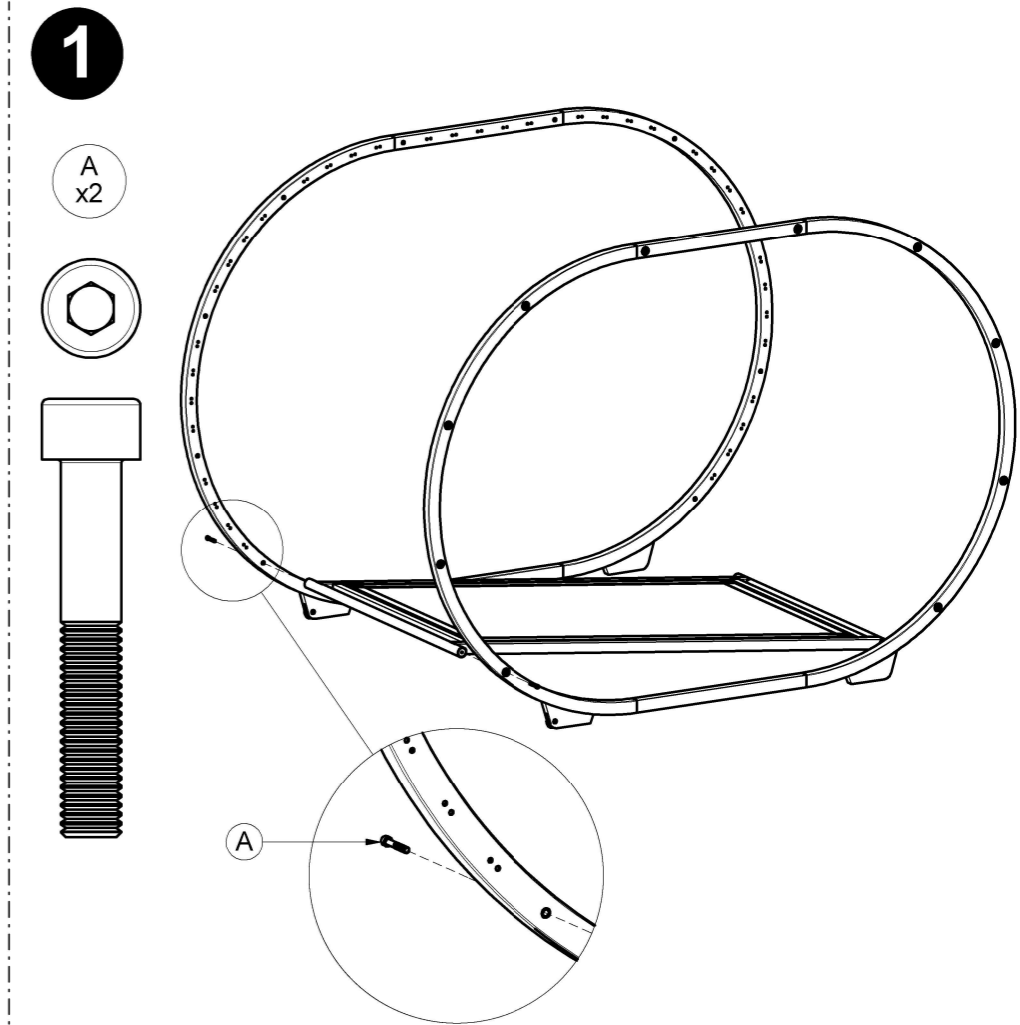

CRADLE DAY BED FRAME

ASSEMBLY GUIDE

DISTRIBUTED IN THE USA BY:

Gloster Furniture
1075 Fulp Industrial Road
PO Box 738
South Boston
VA 24592
USA

DISTRIBUTED IN EUROPE AND ROW BY:

Gloster Furniture GmbH
Zeppelinstrasse 22
21337 Luneburg
Germany
Tel. +49 (0)4131 287530