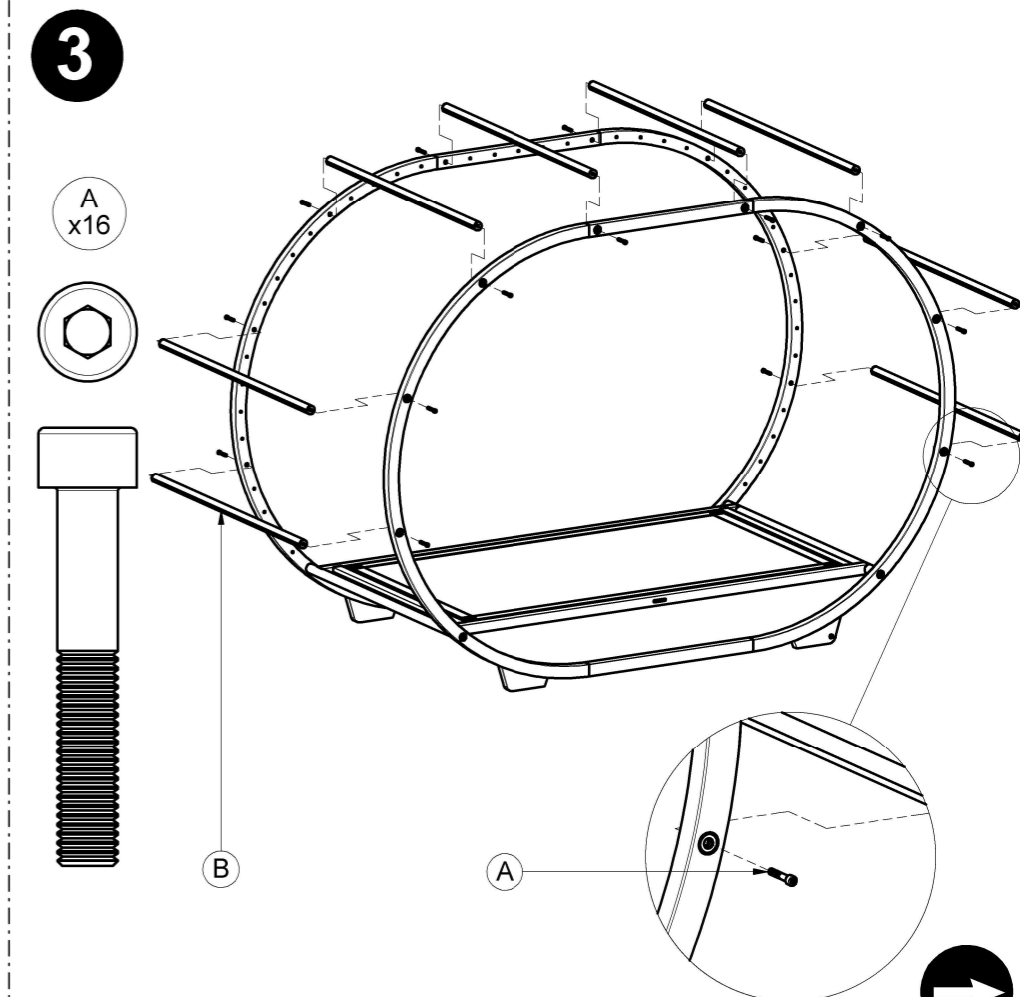

GENERAL SAFETY GUIDELINES

Read this guide carefully before using the product.
Keep this guide for future reference, do not throw away.
Only use the product in accordance with these instructions. Failure to follow the instructions contained
Within the user guide can result in damage to the product, and the warranty will become void.
Any responsibility is disclaimed due incorrect use of the product.
This product is suitable for use in both residential and contract environments.

Warranty
www.gloster.com