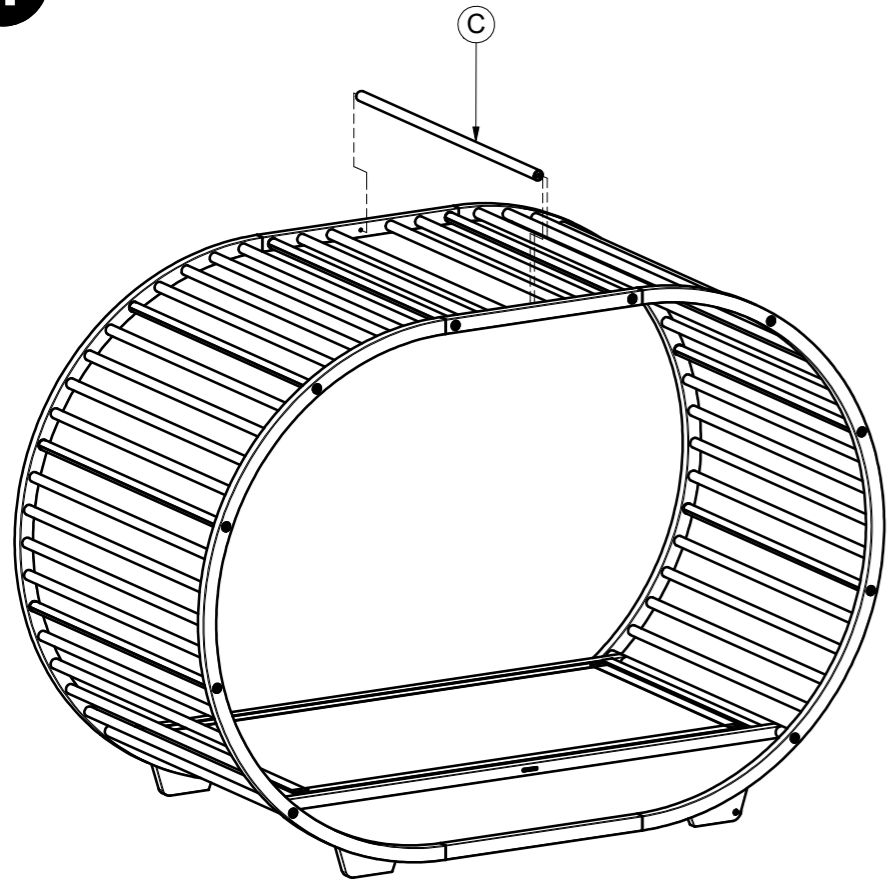

CRADLE DAY BED FRAME

ASSEMBLY GUIDE

DISTRIBUTED IN THE USA BY:

Gloster Furniture
1075 Fulp Industrial Road
PO Box 738
South Boston
VA 24592
USA

DISTRIBUTED IN EUROPE AND ROW BY:

Gloster Furniture GmbH
Zeppelinstrasse 22
21337 Luneburg
Germany
Tel. +49 (0)4131 287530

Warranty
www.gloster.com

4

5

OPTIONAL TRAY

OPTIONAL ROOF

CRADLE SIDE TABLE

ASSEMBLY GUIDE

GLOSTER