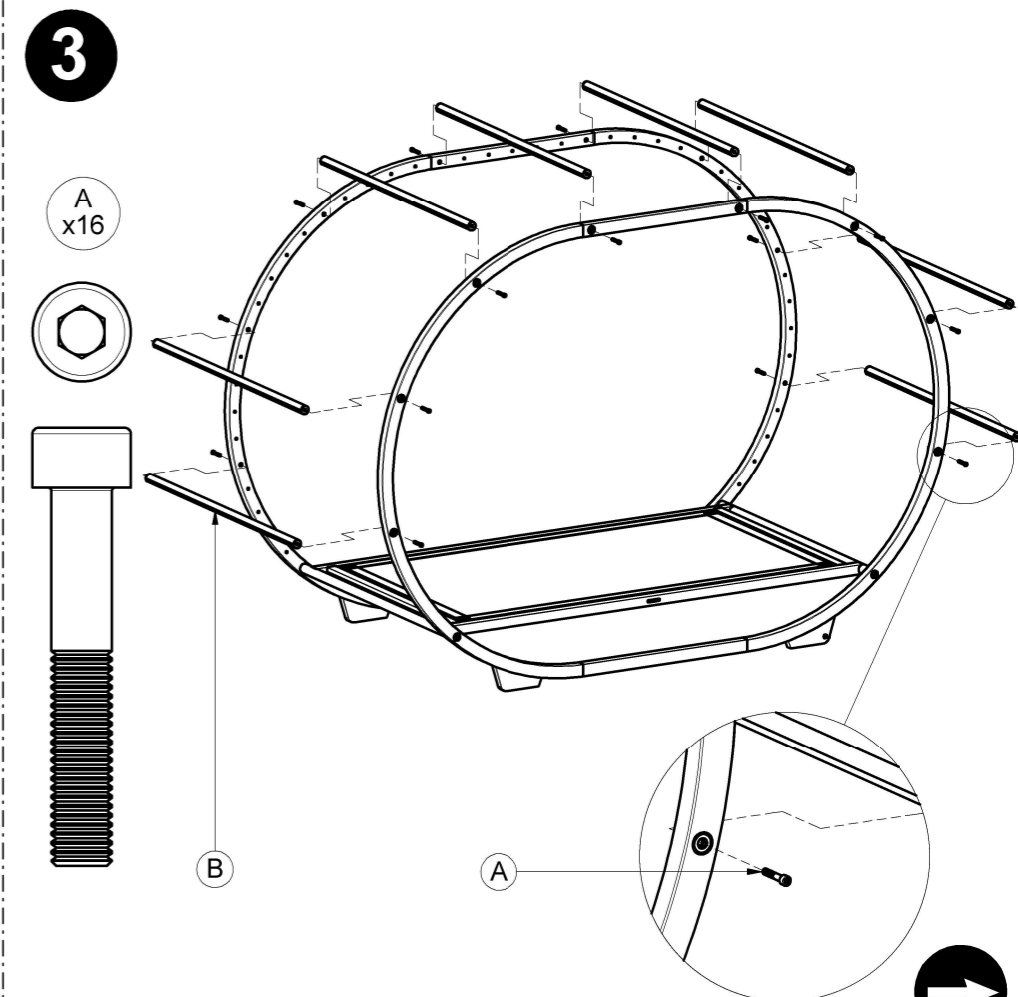

GENERAL SAFETY GUIDELINES

Read this guide carefully before using the product.
Keep this guide for future reference, do not throw away.
Only use the product in accordance with these instructions. Failure to follow the instructions contained within the user guide can result in damage to the product, and the warranty will become void.
Any responsibility is disclaimed due to incorrect use of the product.
This product is suitable for use in both residential and contract environments.

Warranty
www.gloster.com