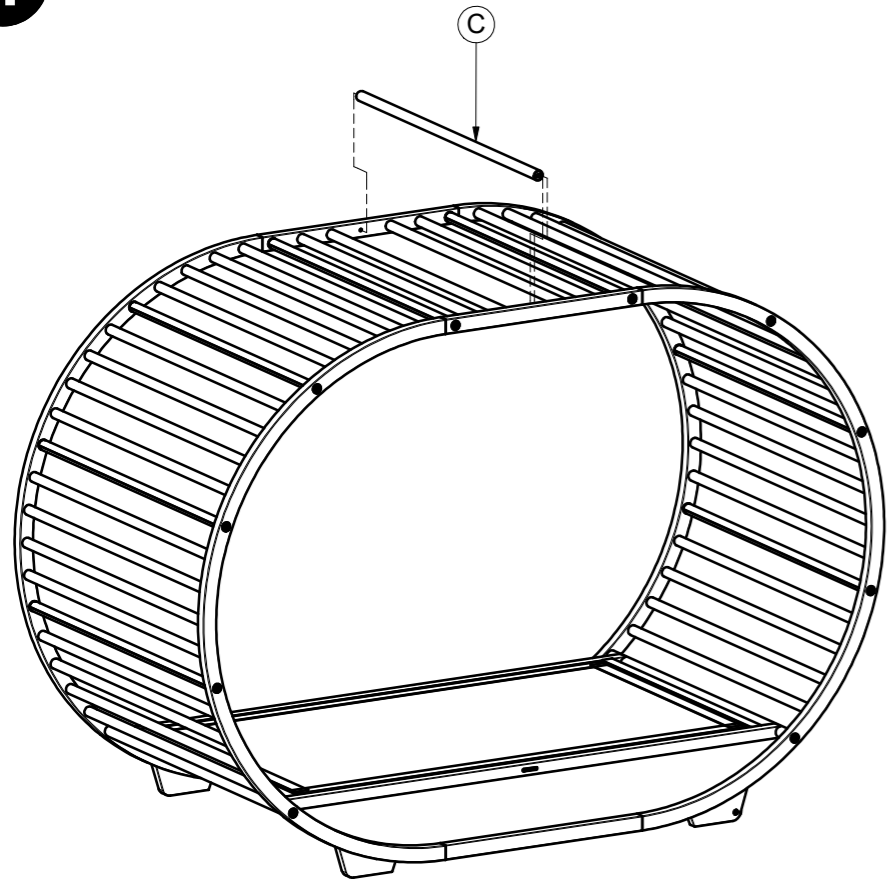

4

5

OPTIONAL TRAY

OPTIONAL ROOF