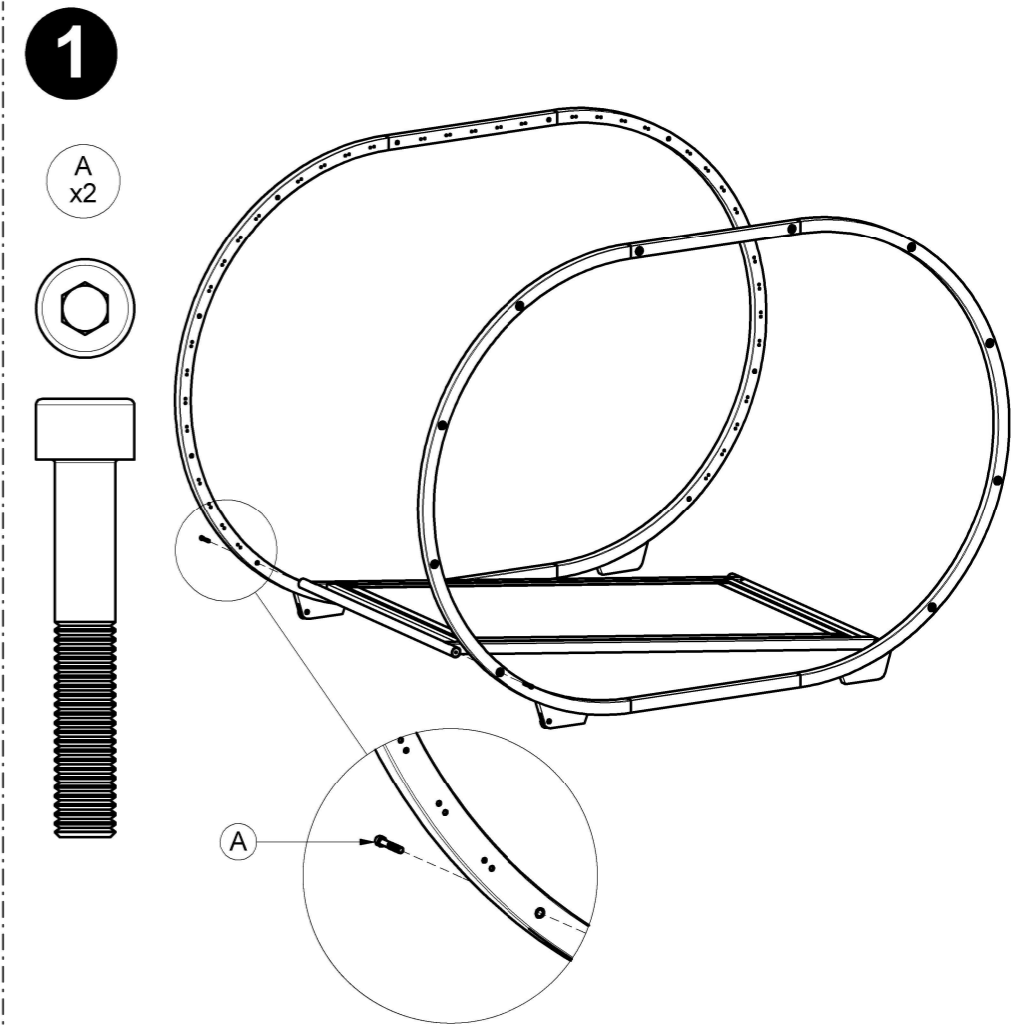

CRADLE DAY BED FRAME

ASSEMBLY GUIDE

DISTRIBUTED IN THE USA BY:

Gloster Furniture
1075 Fulp Industrial Road
PO Box 738
South Boston
VA 24592
USA

DISTRIBUTED IN EUROPE AND ROW BY:

Gloster Furniture GmbH
Zeppelinstrasse 22
21337 Luneburg
Germany
Tel. +49 (0)4131 287530