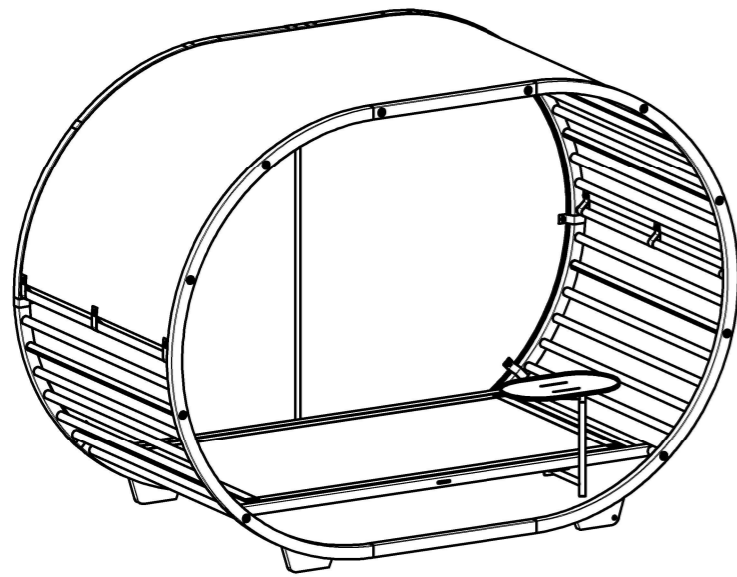

CRADLE DAY BED FRAME

ASSEMBLY GUIDE

DISTRIBUTED IN THE USA BY:

Gloster Furniture
1075 Fulp Industrial Road
PO Box 738
South Boston
VA 24592
USA

DISTRIBUTED IN EUROPE AND ROW BY:

Gloster Furniture GmbH
Zeppelinstrasse 22
21337 Luneburg
Germany
Tel. +49 (0)4131 287530