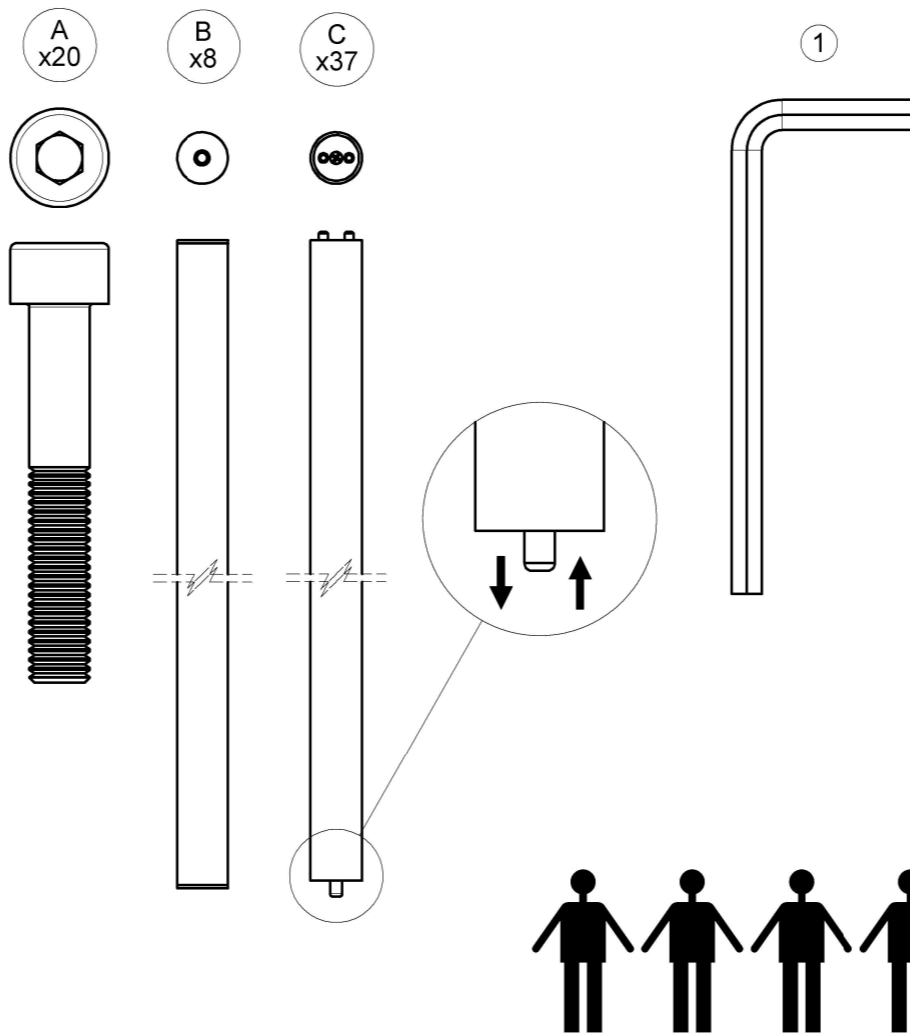

CRADLE DAY BED FRAME

ASSEMBLY GUIDE

DISTRIBUTED IN THE USA BY:

Gloster Furniture
1075 Fulp Industrial Road
PO Box 738
South Boston
VA 24592
USA

DISTRIBUTED IN EUROPE AND ROW BY:

Gloster Furniture GmbH
Zeppelinstrasse 22
21337 Luneburg
Germany
Tel. +49 (0)4131 287530

Warranty
www.gloster.com

4

5

OPTIONAL TRAY

OPTIONAL ROOF

4

5