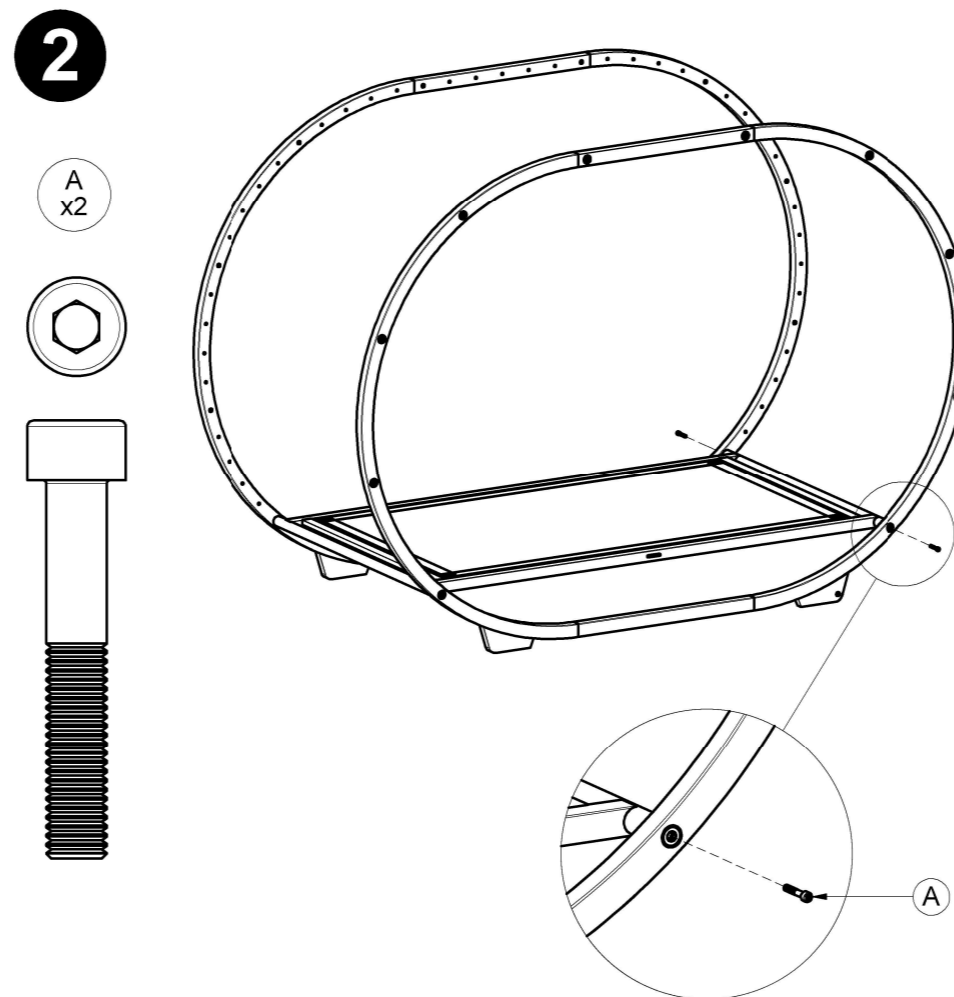

GENERAL SAFETY GUIDELINES

Read this guide carefully before using the product.
Keep this guide for future reference, do not throw away.
Only use the product in accordance with these instructions. Failure to follow the instructions contained
Within the user guide can result in damage to the product, and the warranty will become void.
Any responsibility is disclaimed due incorrect use of the product.
This product is suitable for use in both residential and contract environments.

Warranty
www.gloster.com