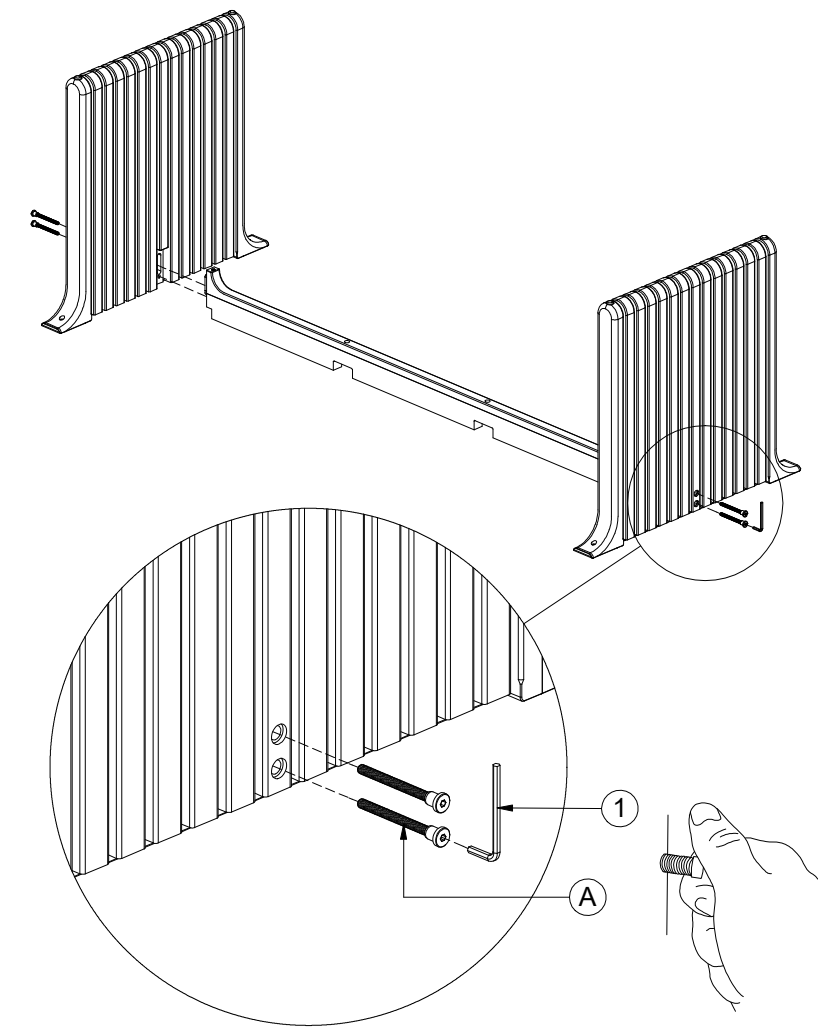

DECK TABLE 289 CM

ASSEMBLY GUIDE

DISTRIBUTED IN THE USA BY:

Gloster Furniture
1075 Fulp Industrial Road
PO Box 738
South Boston
VA 24592
USA

DISTRIBUTED IN EUROPE AND ROW BY:

Gloster Furniture GmbH
Zeppelinstrasse 22
21337 Luneburg
Germany
Tel. +49 (0)4131 287530