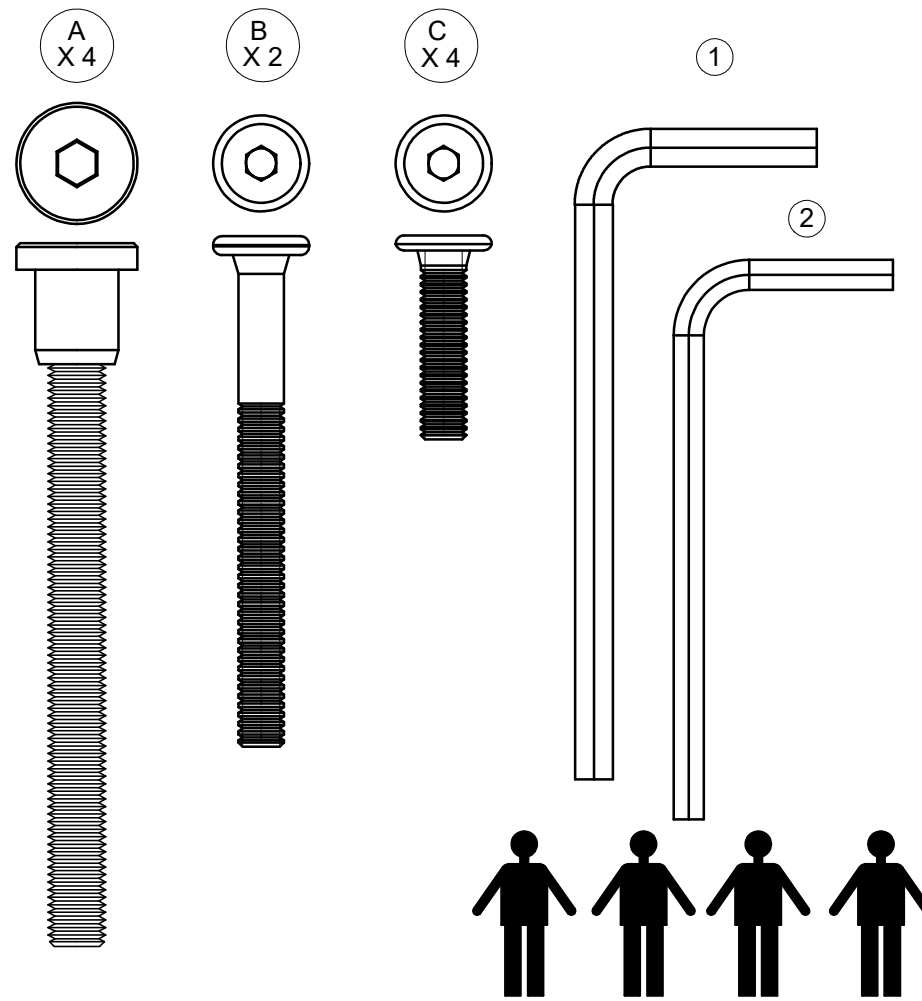

DECK TABLE 289 CM

ASSEMBLY GUIDE

DISTRIBUTED IN THE USA BY:

Gloster Furniture
1075 Fulp Industrial Road
PO Box 738
South Boston
VA 24592
USA

DISTRIBUTED IN EUROPE AND ROW BY:

Gloster Furniture GmbH
Zeppelinstrasse 22
21337 Luneburg
Germany
Tel. +49 (0)4131 287530