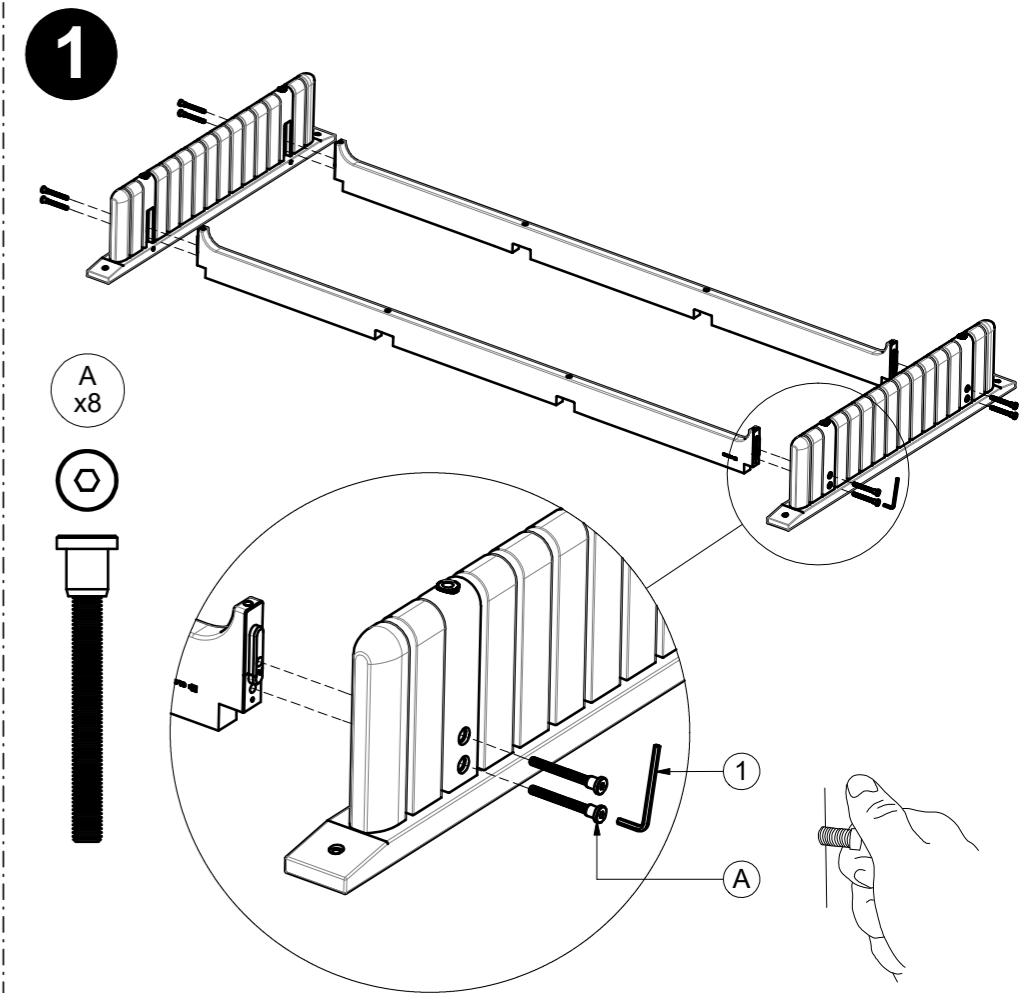

# DECK 261 CM SEATING UNIT BASE

ASSEMBLY GUIDE

**GLOSTER**