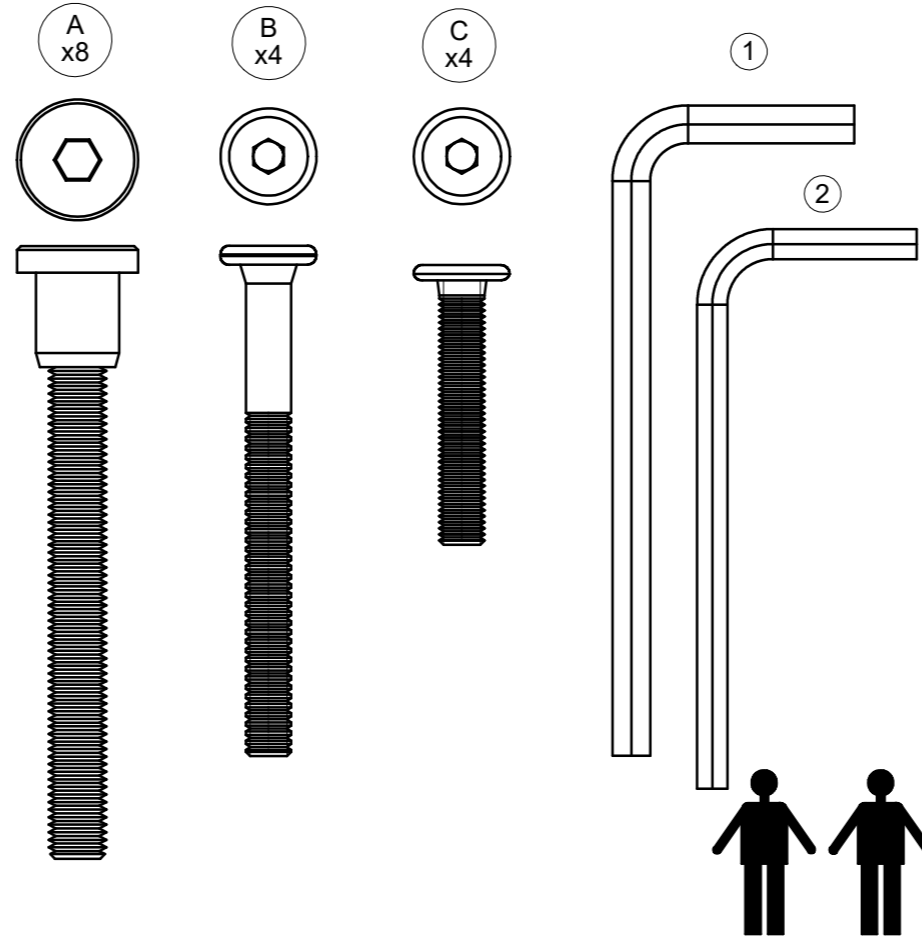

# DECK 261 CM SEATING UNIT BASE

ASSEMBLY GUIDE

**GLOSTER**