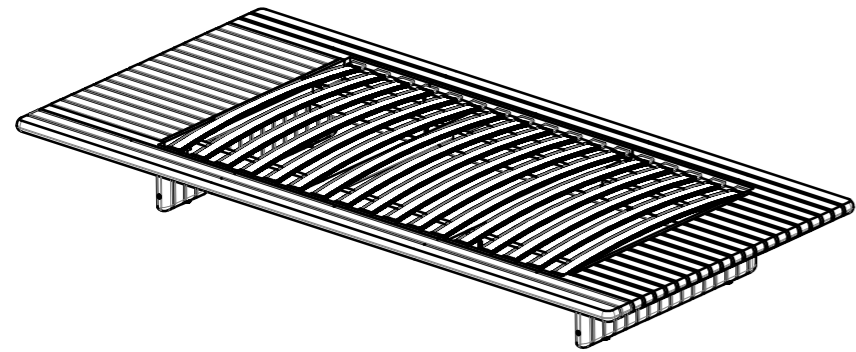

# DECK 261 CM SEATING UNIT BASE

ASSEMBLY GUIDE

**GLOSTER**

## DISTRIBUTED IN THE USA BY:

Gloster Furniture  
1075 Fulp Industrial Road  
PO Box 738  
South Boston  
VA 24592  
USA