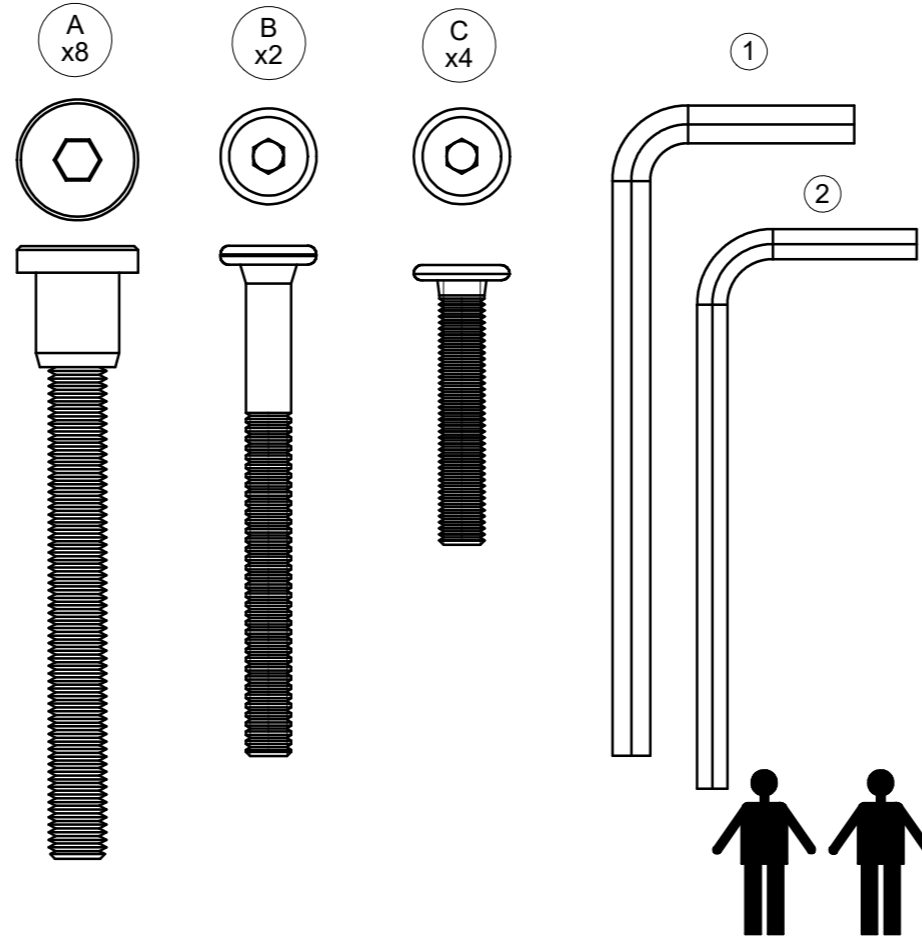

DECK OTTOMAN BASE

ASSEMBLY GUIDE

DISTRIBUTED IN THE USA BY:

Gloster Furniture
1075 Fulp Industrial Road
PO Box 738
South Boston
VA 24592
USA

DISTRIBUTED IN EUROPE AND ROW BY:

Gloster Furniture GmbH
Zeppelinstrasse 22
21337 Luneburg
Germany
Tel. +49 (0)4131 287530