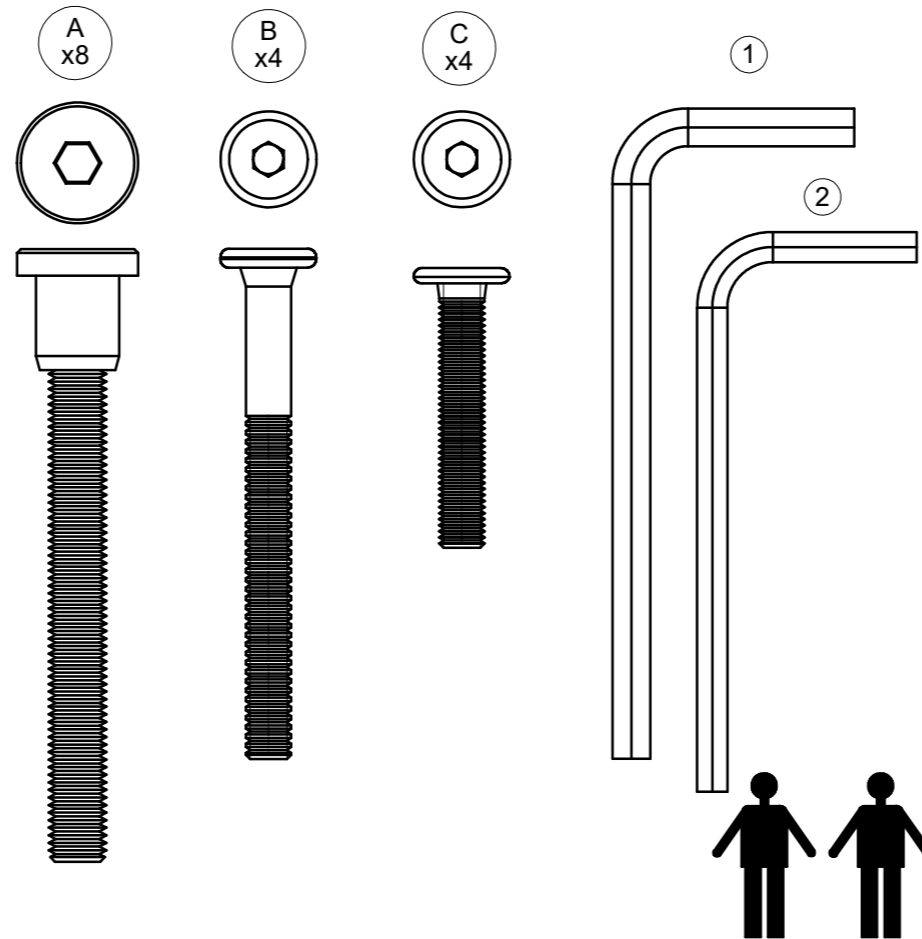

DECK 223 CM SEATING UNIT BASE

ASSEMBLY GUIDE

DISTRIBUTED IN THE USA BY:

Gloster Furniture
1075 Fulp Industrial Road
PO Box 738
South Boston
VA 24592
USA

DISTRIBUTED IN EUROPE AND ROW BY:

Gloster Furniture GmbH
Zeppelinstrasse 22
21337 Lüneburg
Germany
Tel. +49 (0)4131 287530