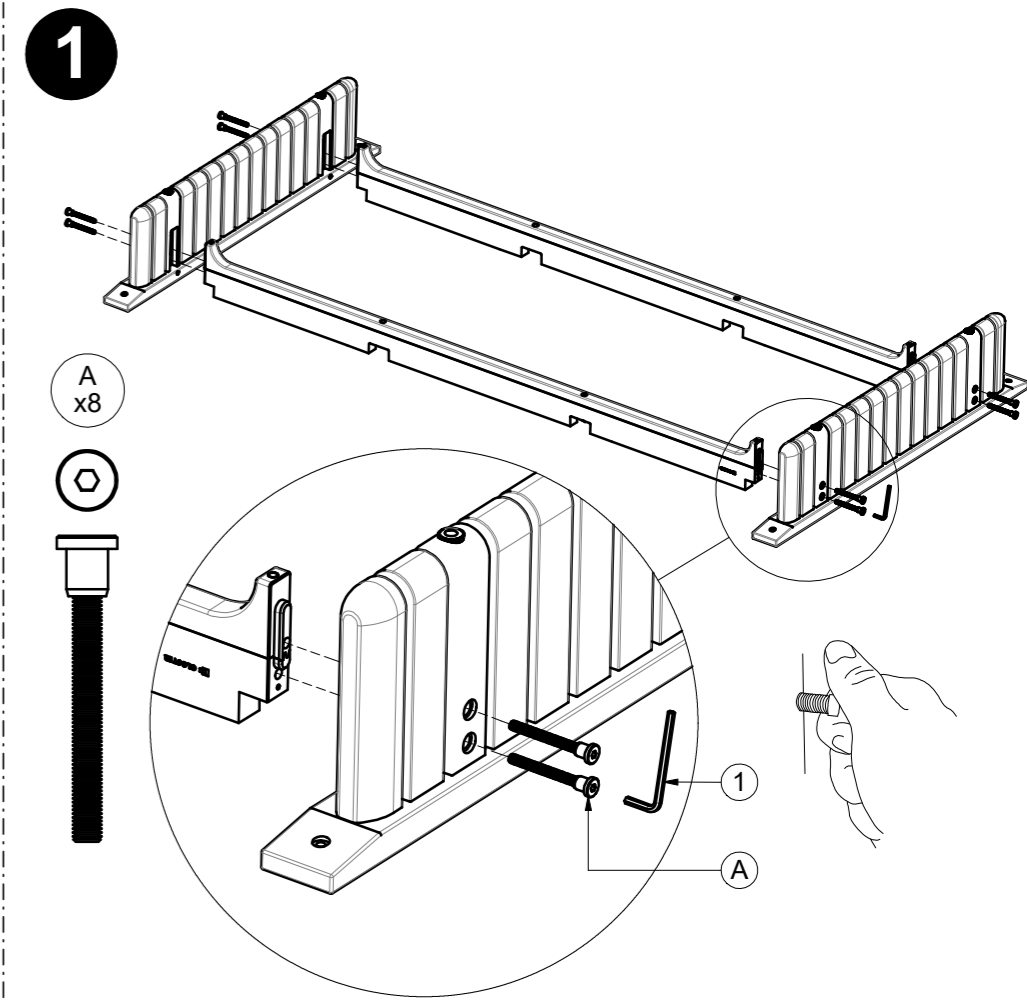

DECK 223 CM SEATING UNIT BASE

ASSEMBLY GUIDE

DISTRIBUTED IN THE USA BY:

Gloster Furniture
1075 Fulp Industrial Road
PO Box 738
South Boston
VA 24592
USA

DISTRIBUTED IN EUROPE AND ROW BY:

Gloster Furniture GmbH
Zeppelinstrasse 22
21337 Lüneburg
Germany
Tel. +49 (0)4131 287530