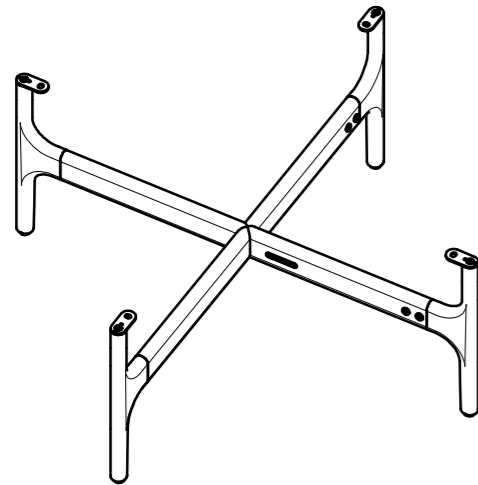

GRAND SAIL COFFEE TABLE FRAME ONLY

ASSEMBLY GUIDE

 GLOSTER

1

DISTRIBUTED IN THE USA BY:

Gloster Furniture
1075 Fulp Industrial Road
PO Box 738
South Boston
VA 24592
USA

DISTRIBUTED IN EUROPE AND ROW BY:

Gloster Furniture GmbH
Zeppelinstrasse 22
21337 Luneburg
Germany
Tel. +49 (0)4131 287530