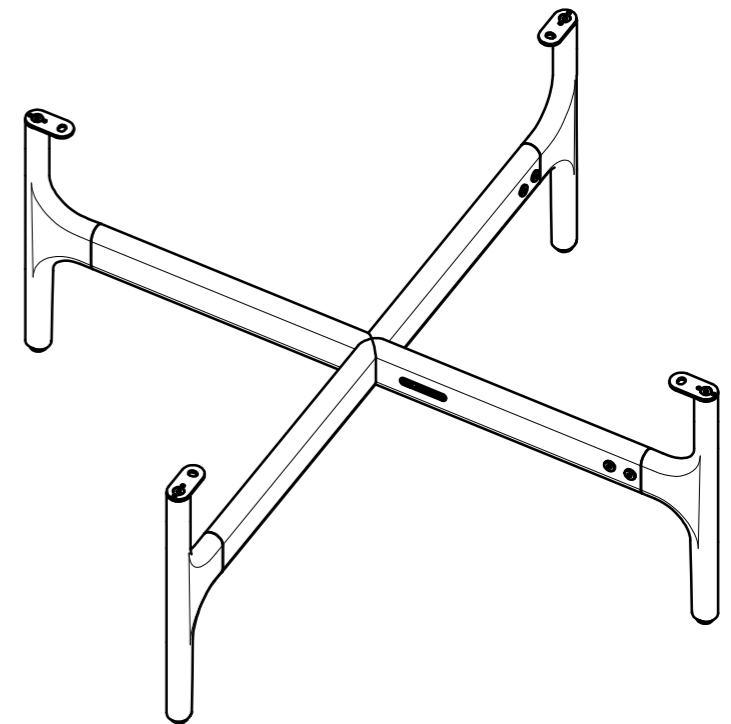

GRAND SAIL COFFEE TABLE FRAME ONLY

ASSEMBLY GUIDE

 GLOSTER

1

DISTRIBUTED IN THE USA BY:

Gloster Furniture
1075 Fulp Industrial Road
PO Box 738
South Boston
VA 24592
USA

DISTRIBUTED IN EUROPE AND ROW BY:

Gloster Furniture GmbH
Zeppelinstrasse 22
21337 Luneburg
Germany
Tel. +49 (0)4131 287530