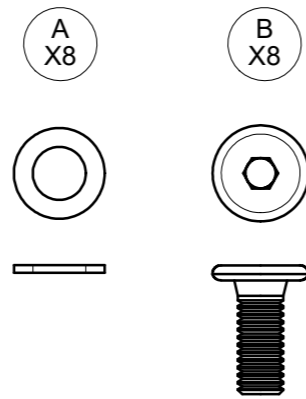

GRAND SAIL COFFEE TABLE FRAME ONLY

ASSEMBLY GUIDE

 GLOSTER

1

DISTRIBUTED IN THE USA BY:

Gloster Furniture
1075 Fulp Industrial Road
PO Box 738
South Boston
VA 24592
USA

DISTRIBUTED IN EUROPE AND ROW BY:

Gloster Furniture GmbH
Zeppelinstrasse 22
21337 Luneburg
Germany
Tel. +49 (0)4131 287530