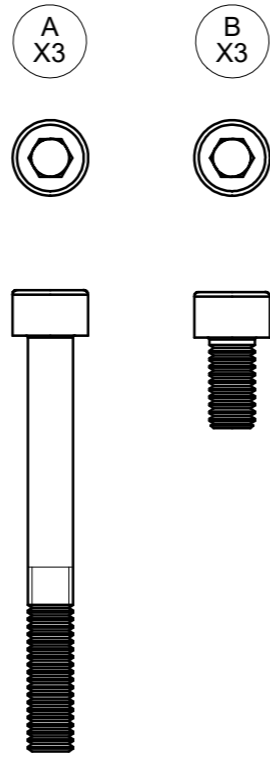

GRAND SAIL SIDE TABLE CERAMIC TOP

ASSEMBLY GUIDE

1

A
X 3

DISTRIBUTED IN THE USA BY:

Gloster Furniture
1075 Fulp Industrial Road
PO Box 738
South Boston
VA 24592
USA

DISTRIBUTED IN EUROPE AND ROW BY:

Gloster Furniture GmbH
Zeppelinstrasse 22
21337 Lüneburg
Germany
Tel. +49 (0)4131 287530

Warranty
www.gloster.com

2

B
X 3

3