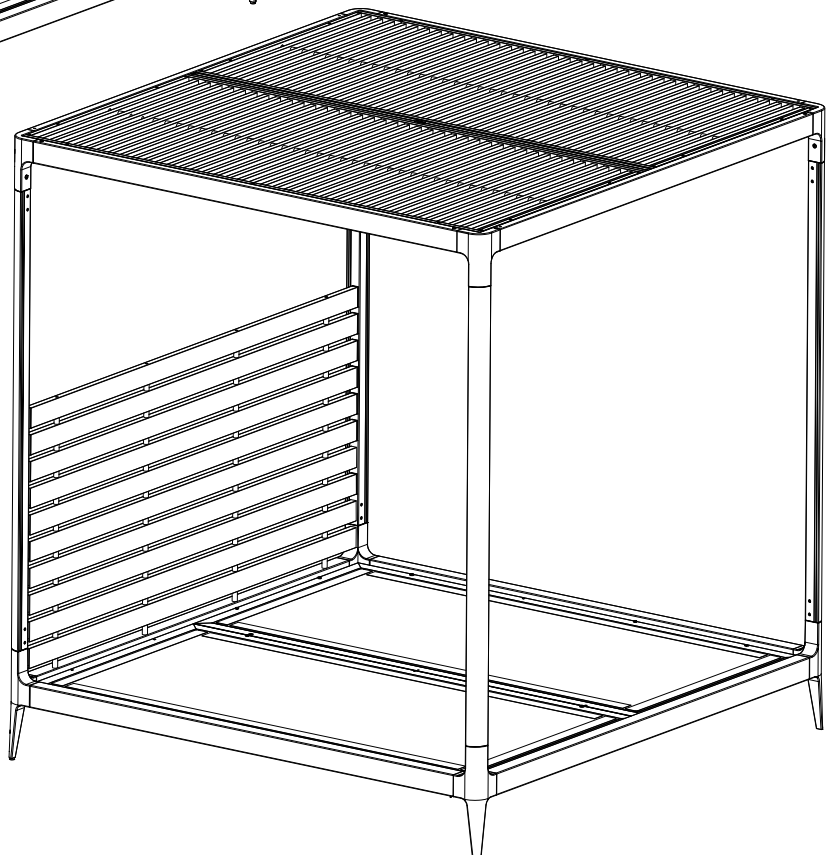

# GRID CABANA (TEAK / ALUMINIUM)

ASSEMBLY GUIDE

## FRONT LEG PAIR

RAILS

FRAME BASE

BACK PANEL