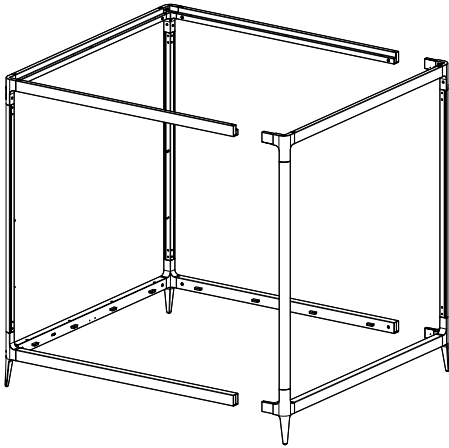

## FRONT LEG PAIR

RAILS

FRAME BASE

BACK PANEL

## LOOSE FITTINGS

A  
X16

B  
X30

C  
X20

D  
X36

E  
X16

**CHAPTER 1**  
BACK FRAME ASSEMBLY

**CHAPTER 2**  
FRONT FRAME ASSEMBLY

**CHAPTER 3**  
SIDE RAILS TO BACK FRAME

**CHAPTER 4**  
FRONT FRAME TO SIDE RAILS

**CHAPTER 5**  
FRAME BASE ASSEMBLY

**CHAPTER 6**  
BACK PANEL ASSEMBLY

**CHAPTER 7**  
ROOF PANEL ASSEMBLY

CHAPTER 1