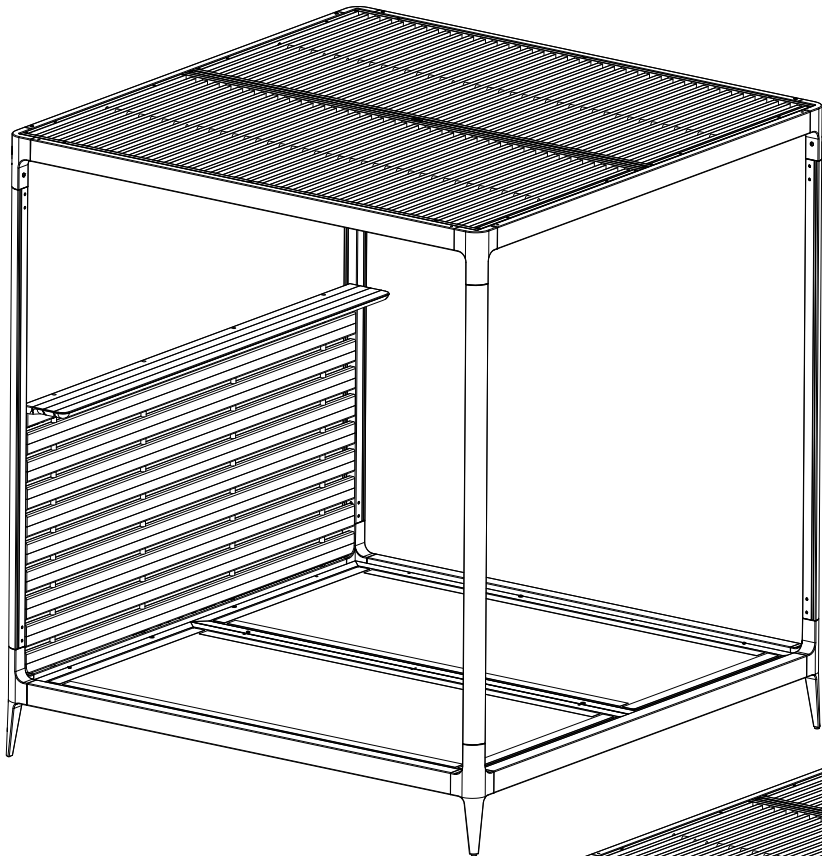

# GRID CABANA (TEAK / ALUMINIUM)

ASSEMBLY GUIDE

## FRONT LEG PAIR

RAILS

FRAME BASE

BACK PANEL