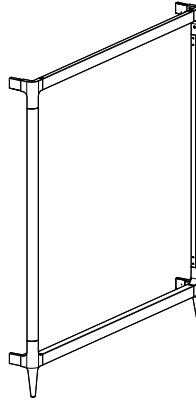

## FRONT LEG PAIR

RAILS

FRAME BASE

BACK PANEL

## LOOSE FITTINGS

A  
X16

B  
X30

C  
X20

D  
X36

E  
X16

**CHAPTER 1**  
BACK FRAME ASSEMBLY

**CHAPTER 2**  
FRONT FRAME ASSEMBLY

**CHAPTER 3**  
SIDE RAILS TO BACK FRAME

**CHAPTER 4**  
FRONT FRAME TO SIDE RAILS

**CHAPTER 5**  
FRAME BASE ASSEMBLY

**CHAPTER 6**  
BACK PANEL ASSEMBLY

**CHAPTER 7**  
ROOF PANEL ASSEMBLY

CHAPTER 1