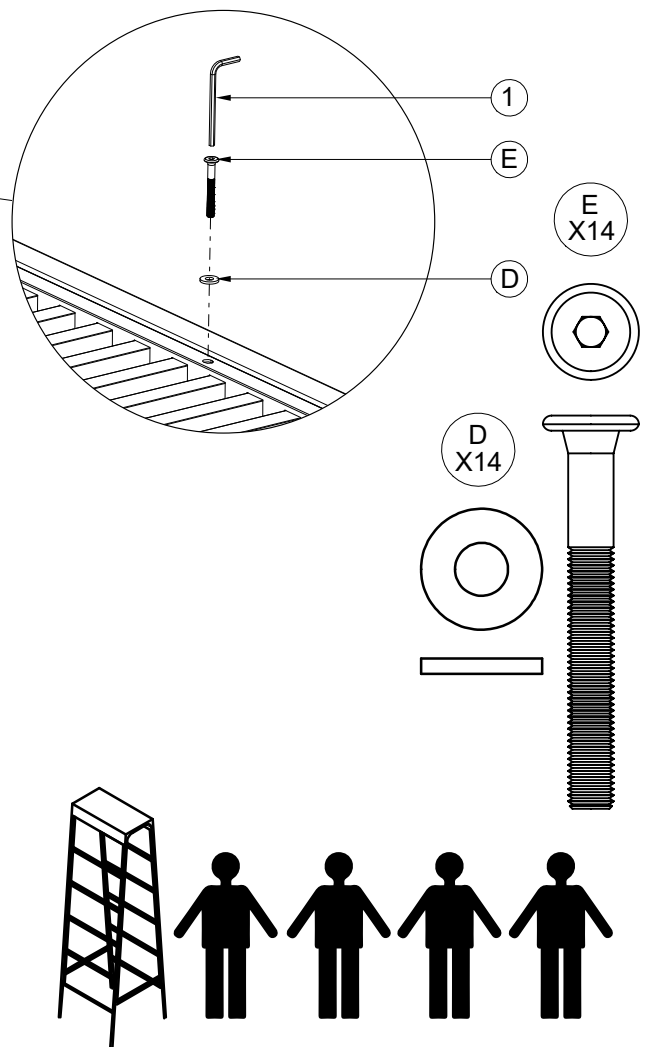

# CHAPTER 7 ROOF PANEL ASSEMBLY

20

21

22

TEAK / ALUMINIUM ROOF PANEL

23

DISTRIBUTED IN THE USA BY:

Gloster Furniture  
1075 Fulp Industrial Road  
PO Box 738  
South Boston  
VA 24592  
USA