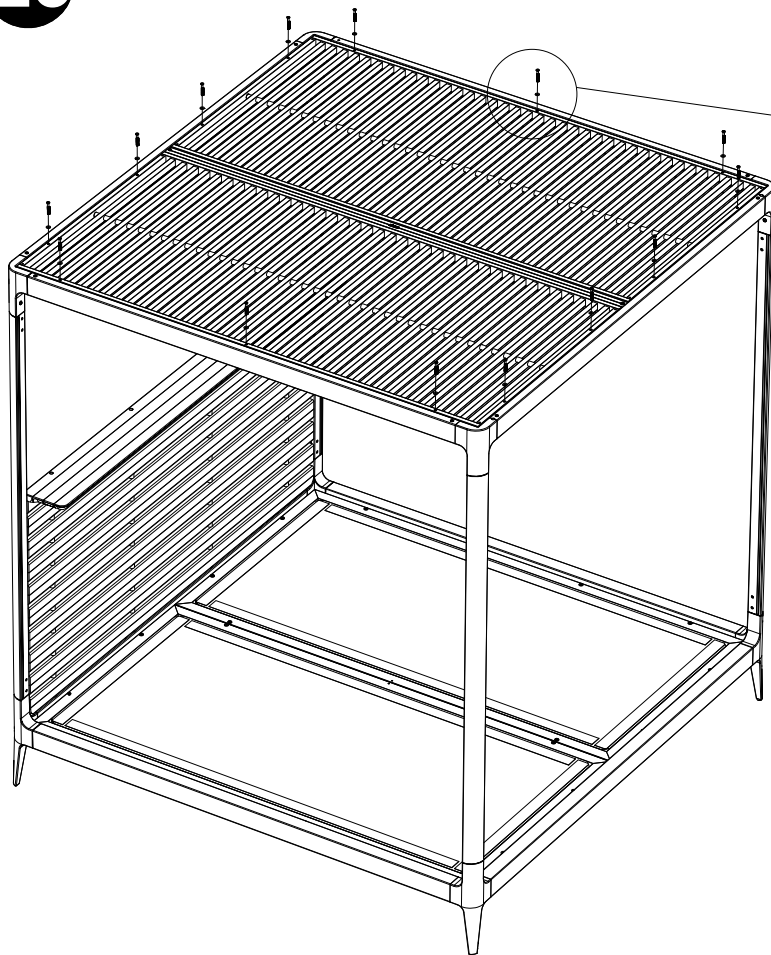

# CHAPTER 7 ROOF PANEL ASSEMBLY

20

21

22

TEAK / ALUMINIUM ROOF PANEL

23

DISTRIBUTED IN THE USA BY:

Gloster Furniture  
1075 Fulp Industrial Road  
PO Box 738  
South Boston  
VA 24592  
USA