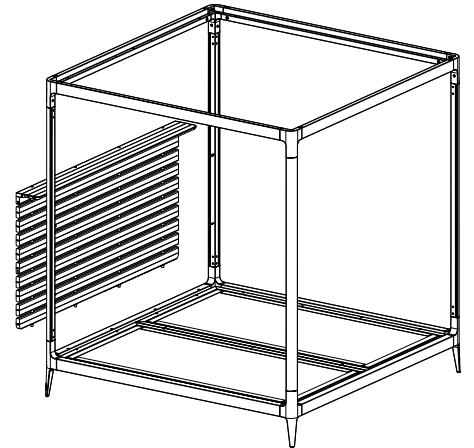

## FRONT LEG PAIR

RAILS

FRAME BASE

BACK PANEL

## LOOSE FITTINGS

A  
X16

B  
X30

C  
X20

D  
X36

E  
X16

**CHAPTER 1**  
BACK FRAME ASSEMBLY

**CHAPTER 2**  
FRONT FRAME ASSEMBLY

**CHAPTER 3**  
SIDE RAILS TO BACK FRAME

**CHAPTER 4**  
FRONT FRAME TO SIDE RAILS

**CHAPTER 5**  
FRAME BASE ASSEMBLY

**CHAPTER 6**  
BACK PANEL ASSEMBLY

**CHAPTER 7**  
ROOF PANEL ASSEMBLY

CHAPTER 1

## BACK LEGS