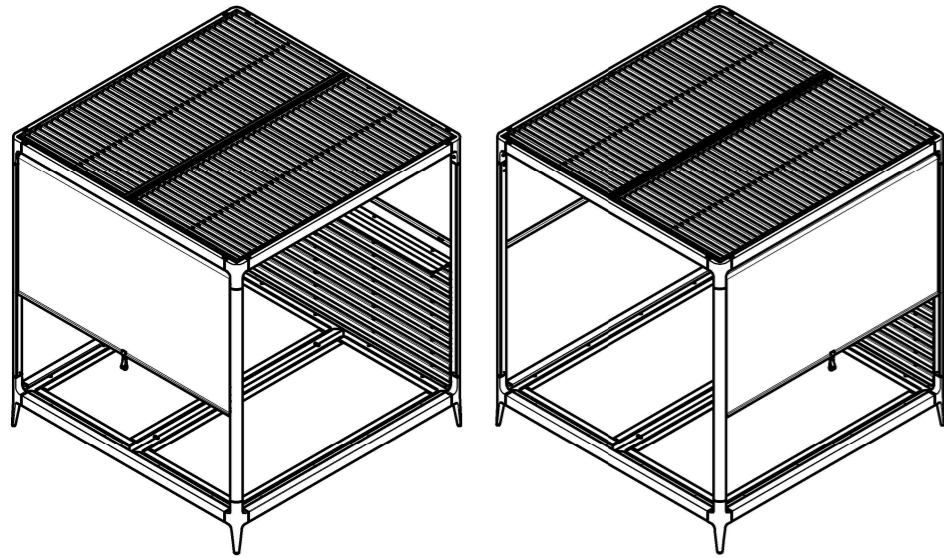

GRID CABANA SCREEN

ASSEMBLY GUIDE