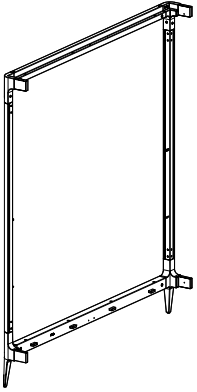

## FRONT LEG PAIR

RAILS

FRAME BASE

BACK PANEL

## LOOSE FITTINGS

A  
X16

B  
X30

C  
X20

D  
X36

E  
X16

**CHAPTER 1**  
BACK FRAME ASSEMBLY

**CHAPTER 2**  
FRONT FRAME ASSEMBLY

**CHAPTER 3**  
SIDE RAILS TO BACK FRAME

**CHAPTER 4**  
FRONT FRAME TO SIDE RAILS

**CHAPTER 5**  
FRAME BASE ASSEMBLY

**CHAPTER 6**  
BACK PANEL ASSEMBLY

**CHAPTER 7**  
ROOF PANEL ASSEMBLY

CHAPTER 1