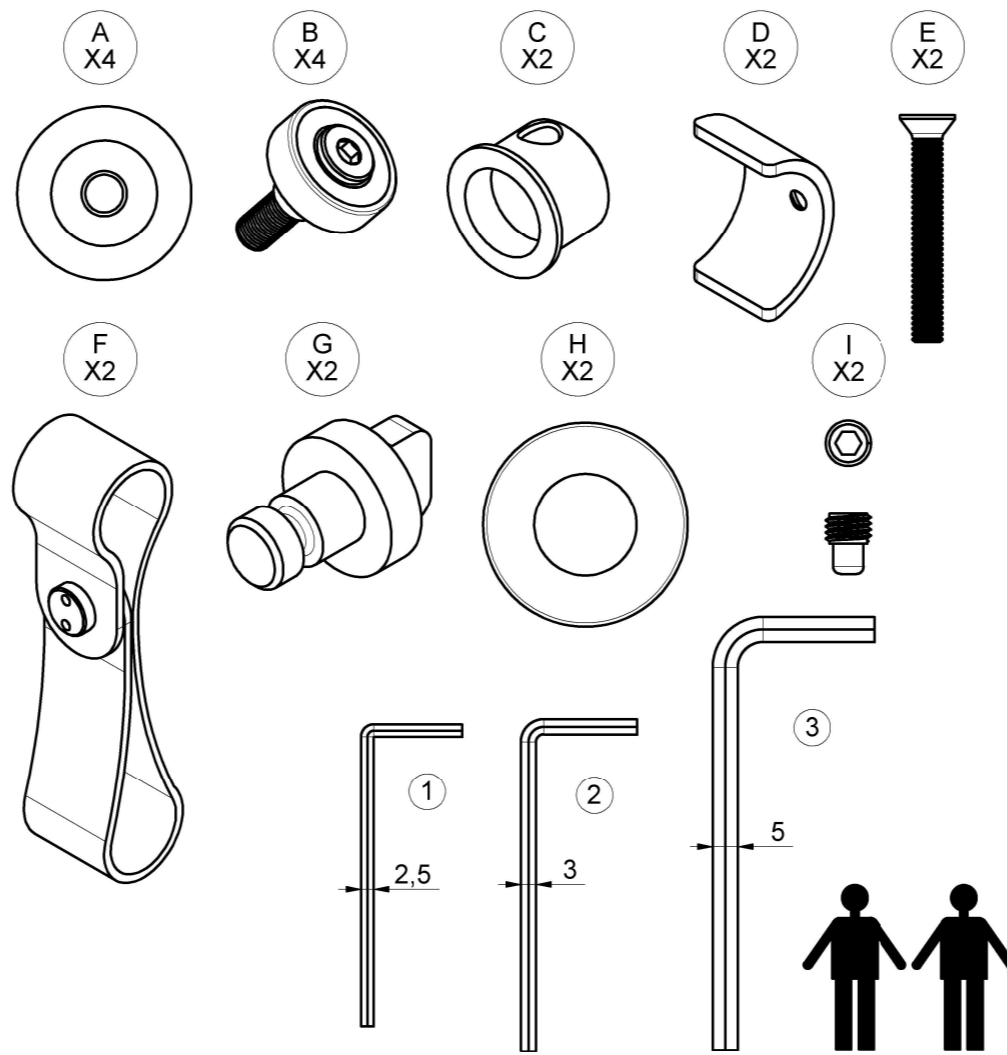

GRID CABANA SCREEN

ASSEMBLY GUIDE

GLOSTER

DISTRIBUTED IN THE USA BY:

Gloster Furniture
1075 Fulp Industrial Road
PO Box 738
South Boston
VA 24592
USA

DISTRIBUTED IN EUROPE AND ROW BY:

Gloster Furniture GmbH
Zeppelinstrasse 22
21337 Luneburg
Germany
Tel. +49 (0)4131 287530

GENERAL SAFETY GUIDELINES

Read this guide carefully before using the product.
Keep this guide for future reference, do not throw away.
Only use the product in accordance with these instructions. Failure to follow the instructions contained
Within the user guide can result in damage to the product, and the warranty will become void.
Any responsibility is disclaimed due incorrect use of the product.
This product is suitable for use in both residential and contract environments.

Warranty
www.gloster.com