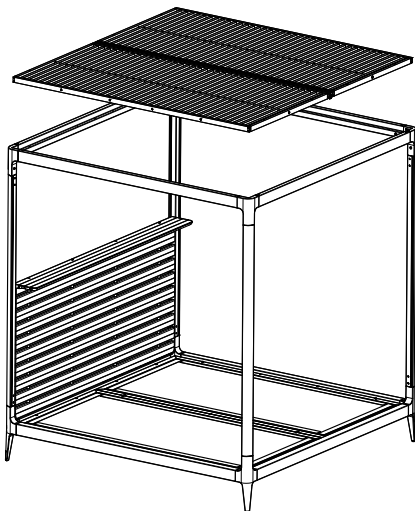

## FRONT LEG PAIR

RAILS

FRAME BASE

BACK PANEL

## LOOSE FITTINGS

A  
X16

B  
X30

C  
X20

D  
X36

E  
X16

**CHAPTER 1**  
BACK FRAME ASSEMBLY

**CHAPTER 2**  
FRONT FRAME ASSEMBLY

**CHAPTER 3**  
SIDE RAILS TO BACK FRAME

**CHAPTER 4**  
FRONT FRAME TO SIDE RAILS

**CHAPTER 5**  
FRAME BASE ASSEMBLY

**CHAPTER 6**  
BACK PANEL ASSEMBLY

**CHAPTER 7**  
ROOF PANEL ASSEMBLY

CHAPTER 1