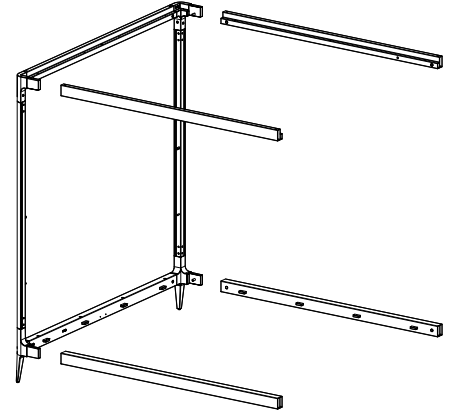

## FRONT LEG PAIR

RAILS

FRAME BASE

BACK PANEL

## LOOSE FITTINGS

A  
X16

B  
X30

C  
X20

D  
X36

E  
X16

**CHAPTER 1**  
BACK FRAME ASSEMBLY

**CHAPTER 2**  
FRONT FRAME ASSEMBLY

**CHAPTER 3**  
SIDE RAILS TO BACK FRAME

**CHAPTER 4**  
FRONT FRAME TO SIDE RAILS

**CHAPTER 5**  
FRAME BASE ASSEMBLY

**CHAPTER 6**  
BACK PANEL ASSEMBLY

**CHAPTER 7**  
ROOF PANEL ASSEMBLY

CHAPTER 1