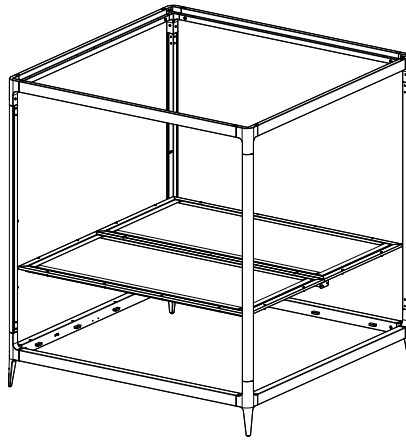

## FRONT LEG PAIR

RAILS

FRAME BASE

BACK PANEL

## LOOSE FITTINGS

A  
X16

B  
X30

C  
X20

D  
X36

E  
X16

**CHAPTER 1**  
BACK FRAME ASSEMBLY

**CHAPTER 2**  
FRONT FRAME ASSEMBLY

**CHAPTER 3**  
SIDE RAILS TO BACK FRAME

**CHAPTER 4**  
FRONT FRAME TO SIDE RAILS

**CHAPTER 5**  
FRAME BASE ASSEMBLY

**CHAPTER 6**  
BACK PANEL ASSEMBLY

**CHAPTER 7**  
ROOF PANEL ASSEMBLY

CHAPTER 1