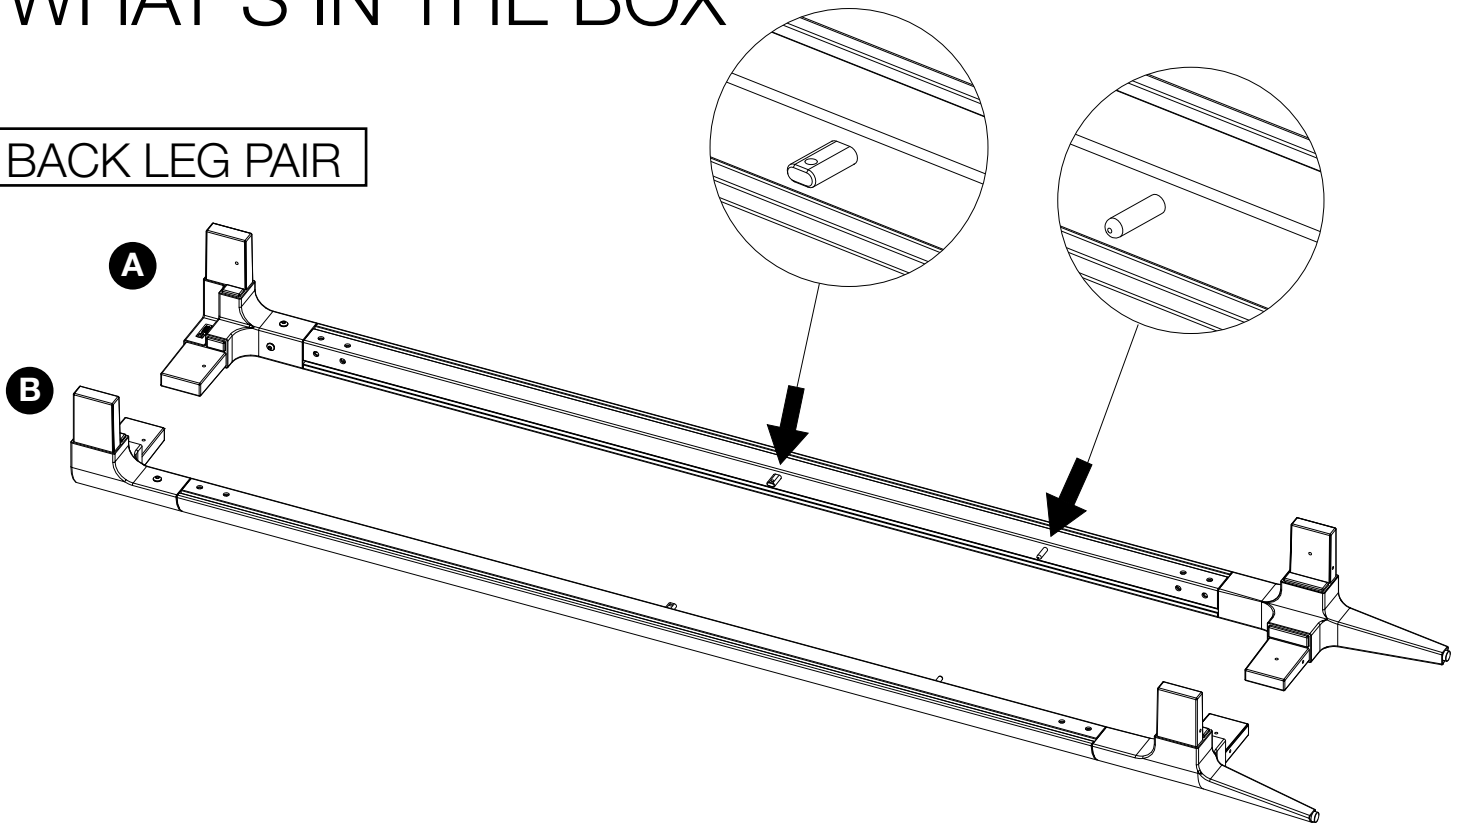

WHAT'S IN THE BOX

BACK LEG PAIR