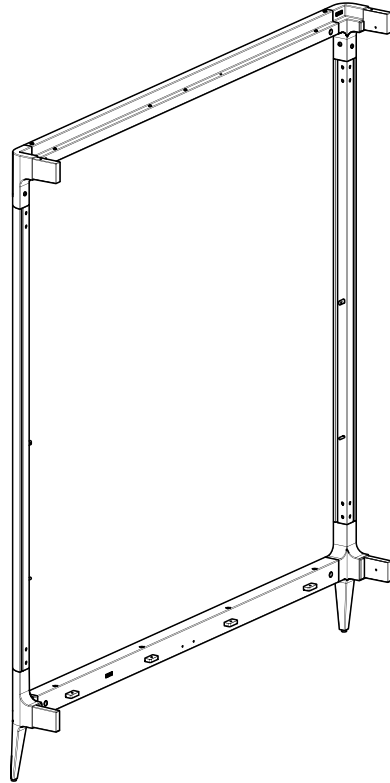

## FRONT LEG PAIR

RAILS

FRAME BASE

BACK PANEL

## LOOSE FITTINGS

A  
X16

B  
X30

C  
X20

D  
X36

E  
X16

**CHAPTER 1**  
BACK FRAME ASSEMBLY

**CHAPTER 2**  
FRONT FRAME ASSEMBLY

**CHAPTER 3**  
SIDE RAILS TO BACK FRAME

**CHAPTER 4**  
FRONT FRAME TO SIDE RAILS

**CHAPTER 5**  
FRAME BASE ASSEMBLY

**CHAPTER 6**  
BACK PANEL ASSEMBLY

**CHAPTER 7**  
ROOF PANEL ASSEMBLY

CHAPTER 1

## BACK LEGS