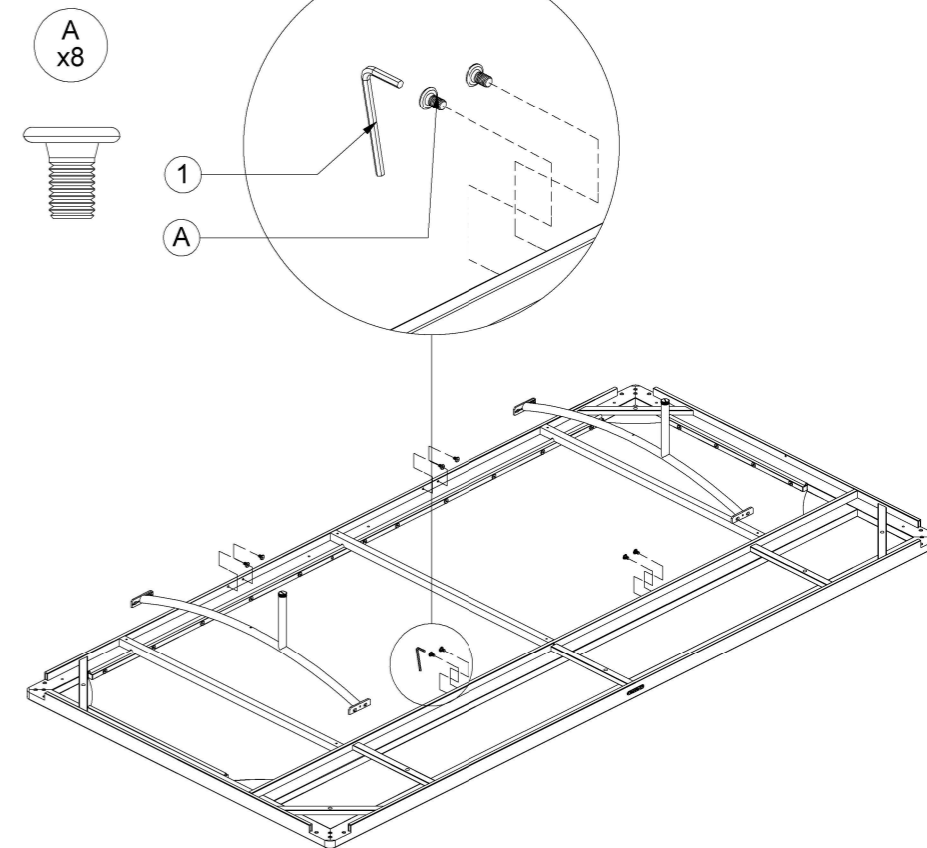

GRID BASE FRAME 206 CM X 103 CM

ASSEMBLY GUIDE

1

DISTRIBUTED IN THE USA BY:

Gloster Furniture
1075 Fulp Industrial Road
PO Box 738
South Boston
VA 24592
USA

DISTRIBUTED IN EUROPE AND ROW BY:

Gloster Furniture GmbH
Zeppelinsrasse 22
21337 Lüneburg
Germany
Tel. +49 (0)4131 287530