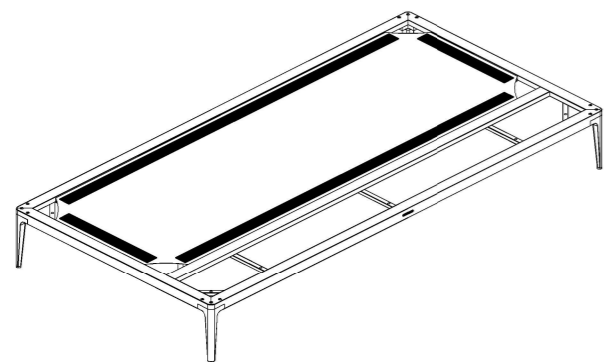

GRID BASE FRAME 206 CM X 103 CM

ASSEMBLY GUIDE

1

DISTRIBUTED IN THE USA BY:

Gloster Furniture
1075 Fulp Industrial Road
PO Box 738
South Boston
VA 24592
USA

DISTRIBUTED IN EUROPE AND ROW BY:

Gloster Furniture GmbH
Zeppelinsrasse 22
21337 Lüneburg
Germany
Tel. +49 (0)4131 287530