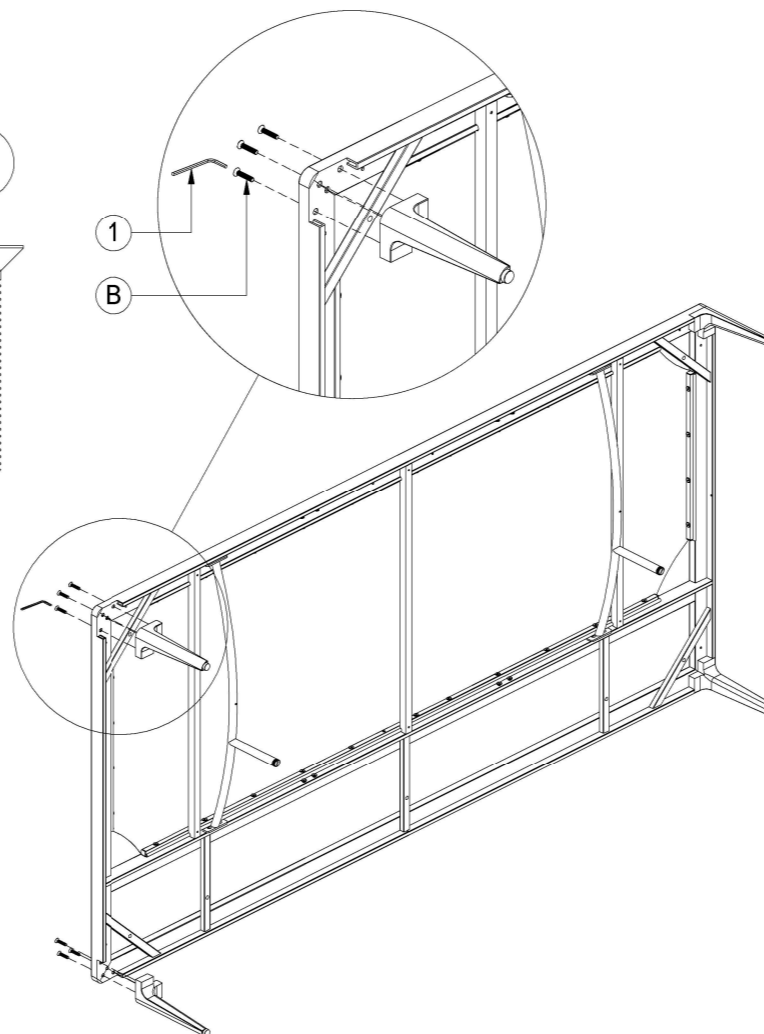

GENERAL SAFETY GUIDELINES

Read this guide carefully before using the product.
Keep this guide for future reference, do not throw away.
Only use the product in accordance with these instructions. Failure to follow the instructions contained
Within the user guide can result in damage to the product, and the warranty will become void.
Any responsibility is disclaimed due incorrect use of the product.

Warranty
www.gloster.com

2