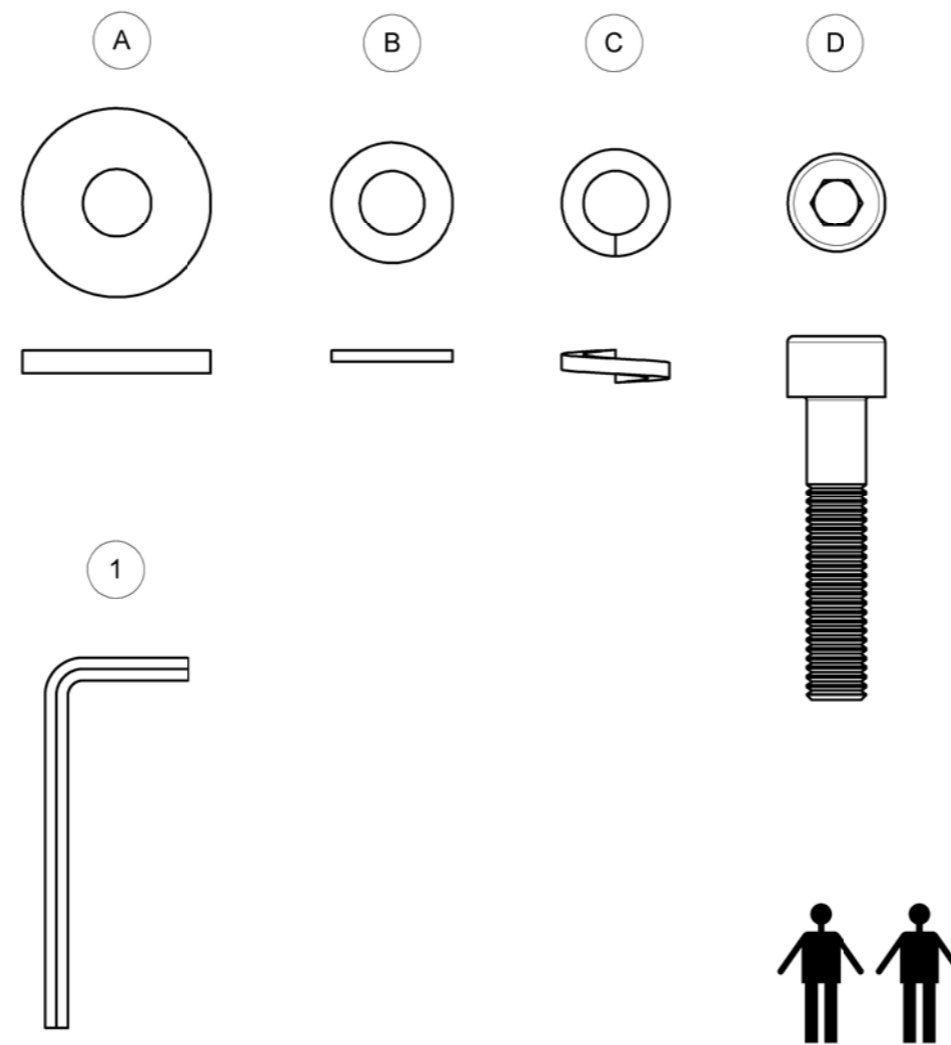

GRID BACK CUSHION & ARM CUSHION

ASSEMBLY GUIDE

GLOSTER

DISTRIBUTED IN THE USA BY:

Gloster Furniture
1075 Fulp Industrial Road
PO Box 738
South Boston
VA 24592
USA

DISTRIBUTED IN EUROPE AND ROW BY:

Gloster Furniture GmbH
Zeppelinsrasse 22
21337 Lüneburg
Germany
Tel. +49 (0)4131 287530

GENERAL SAFETY GUIDELINES

Read this guide carefully before using the product.
Keep this guide for future reference, do not throw away.
Only use the product in accordance with these instructions. Failure to follow the instructions contained
Within the user guide can result in damage to the product, and the warranty will become void.
Any responsibility is disclaimed due incorrect use of the product.
This product is suitable for use in both residential and contract environments.

Warranty
www.gloster.com