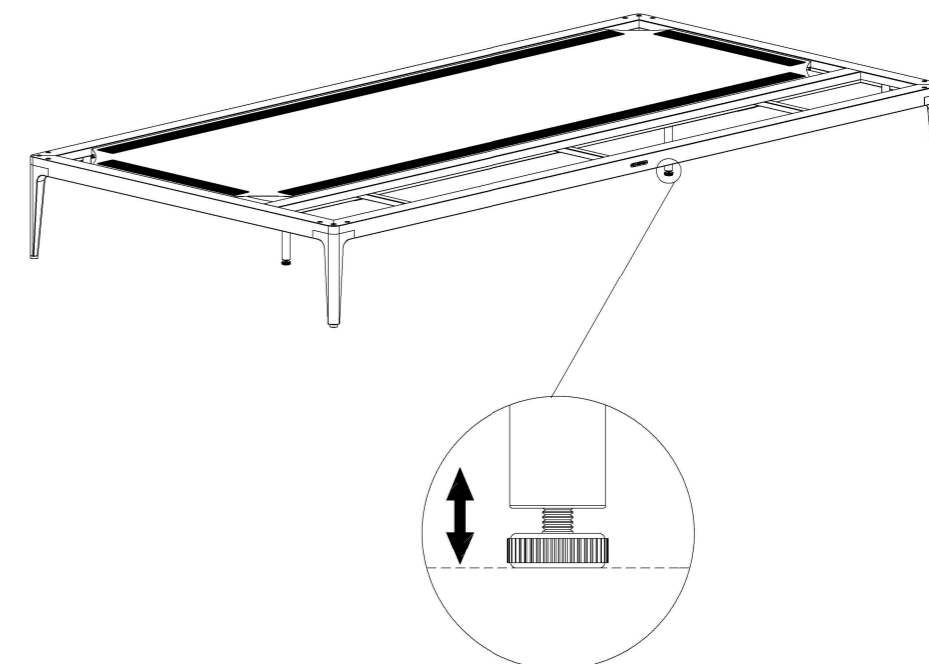

GRID BASE FRAME 206 CM X 103 CM

ASSEMBLY GUIDE

1

DISTRIBUTED IN THE USA BY:

Gloster Furniture
1075 Fulp Industrial Road
PO Box 738
South Boston
VA 24592
USA

DISTRIBUTED IN EUROPE AND ROW BY:

Gloster Furniture GmbH
Zeppelinsrasse 22
21337 Lüneburg
Germany
Tel. +49 (0)4131 287530

GENERAL SAFETY GUIDELINES

Read this guide carefully before using the product.
Keep this guide for future reference, do not throw away.
Only use the product in accordance with these instructions. Failure to follow the instructions contained
Within the user guide can result in damage to the product, and the warranty will become void.
Any responsibility is disclaimed due incorrect use of the product.

Warranty
www.gloster.com

2

3