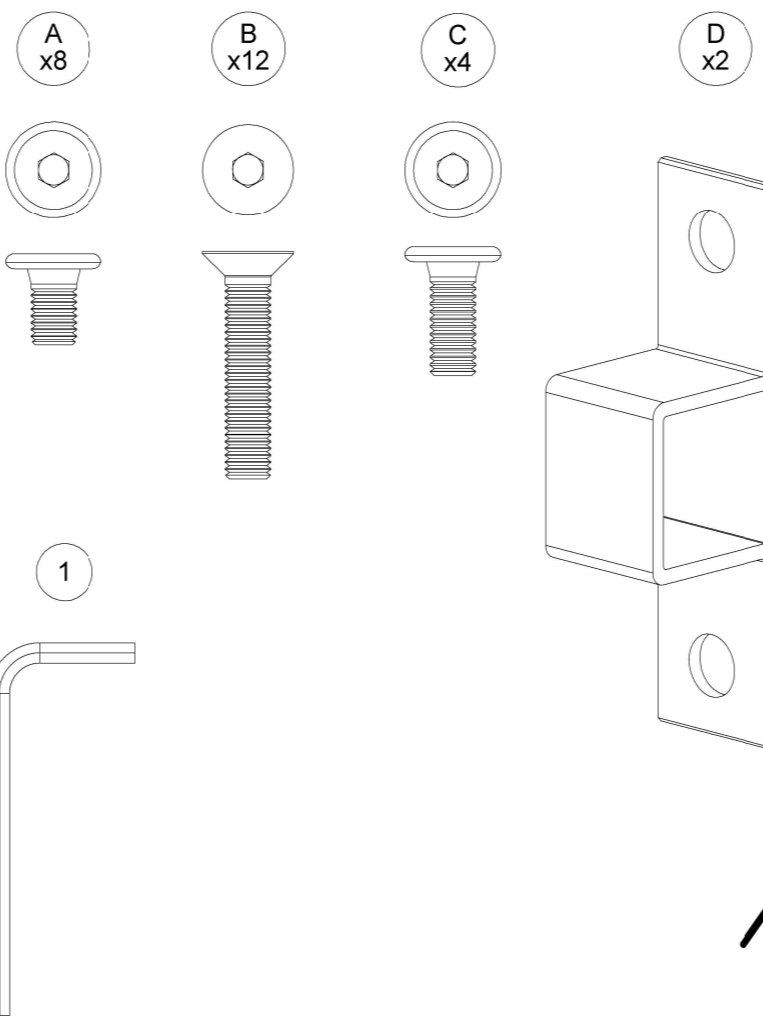

GRID BASE FRAME 206 CM X 103 CM

ASSEMBLY GUIDE

1

DISTRIBUTED IN THE USA BY:

Gloster Furniture
1075 Fulp Industrial Road
PO Box 738
South Boston
VA 24592
USA

DISTRIBUTED IN EUROPE AND ROW BY:

Gloster Furniture GmbH
Zeppelinsrasse 22
21337 Lüneburg
Germany
Tel. +49 (0)4131 287530