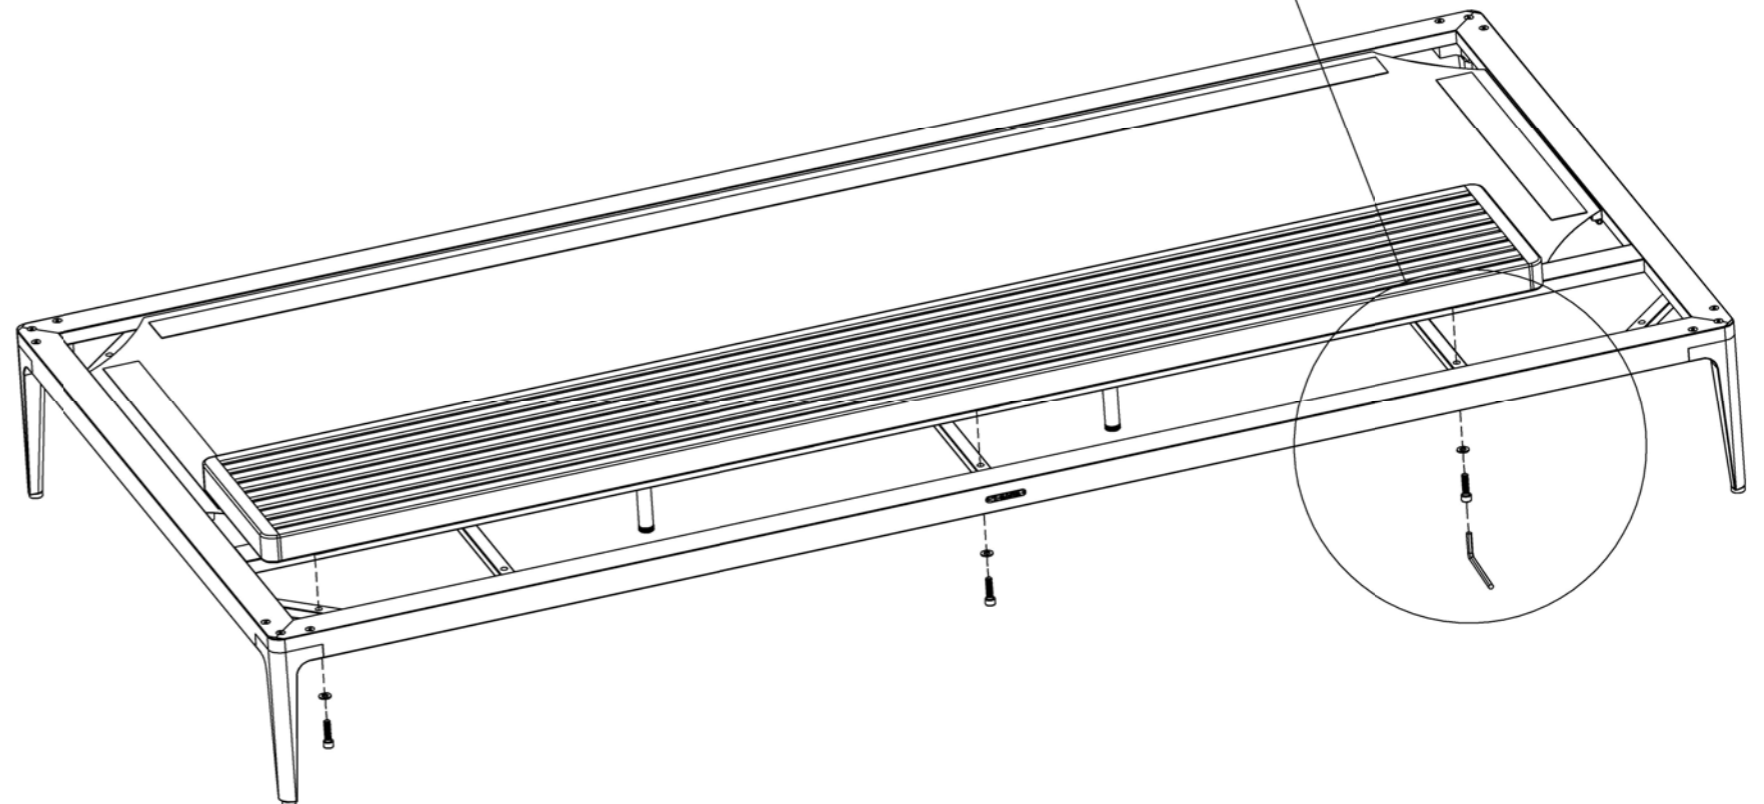

GENERAL SAFETY GUIDELINES

Read this guide carefully before using the product.
Keep this guide for future reference, do not throw away.
Only use the product in accordance with these instructions. Failure to follow the instructions contained
Within the user guide can result in damage to the product, and the warranty will become void.
Any responsibility is disclaimed due incorrect use of the product.
This product is suitable for use in both residential and contract environments.

Warranty
www.gloster.com

1

1