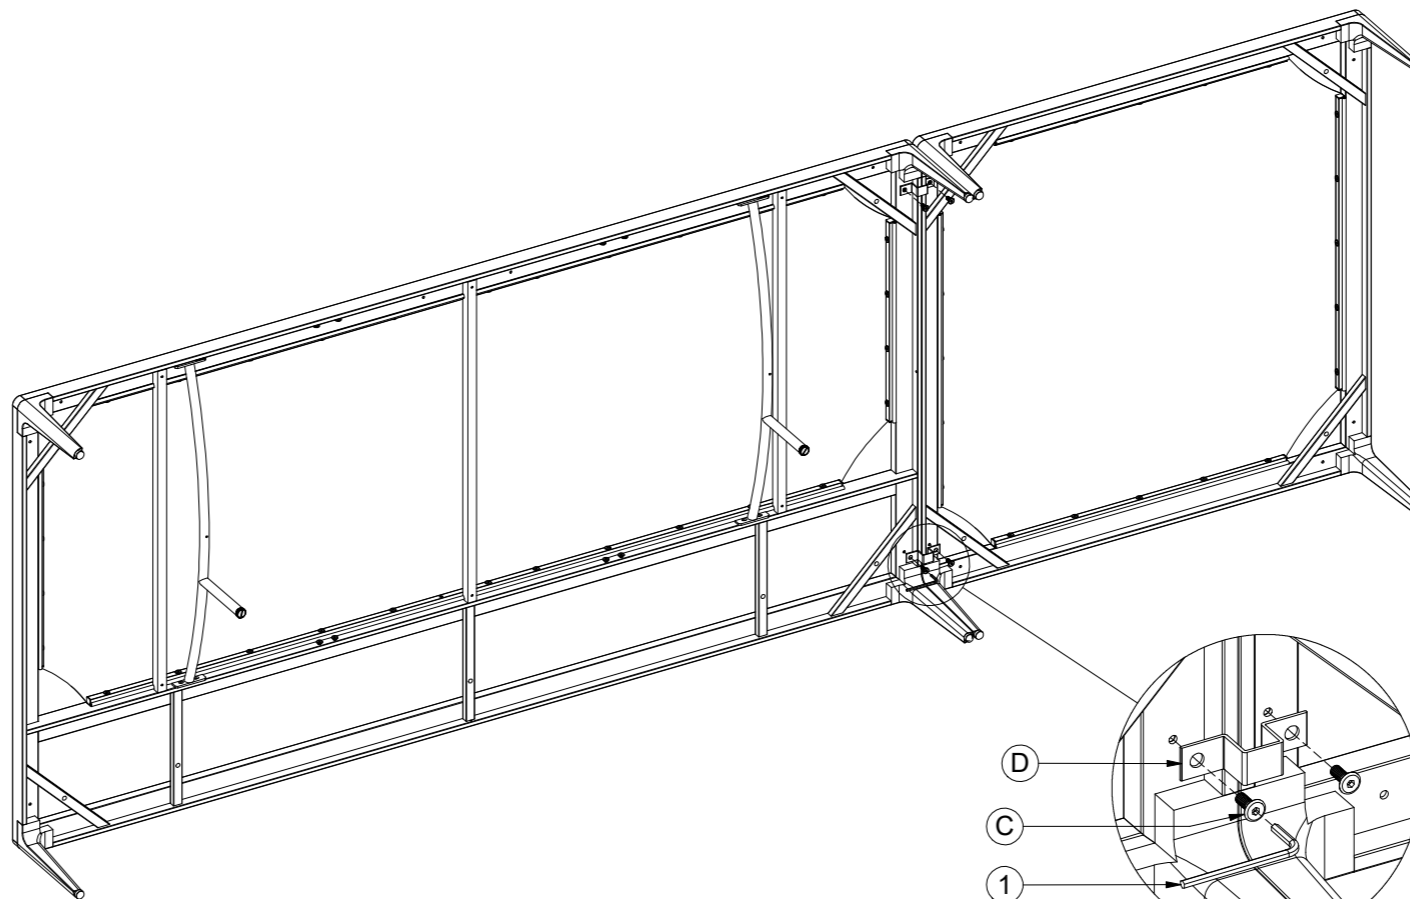

2

LINKAGE

C
x4

D
x2

D
C
1