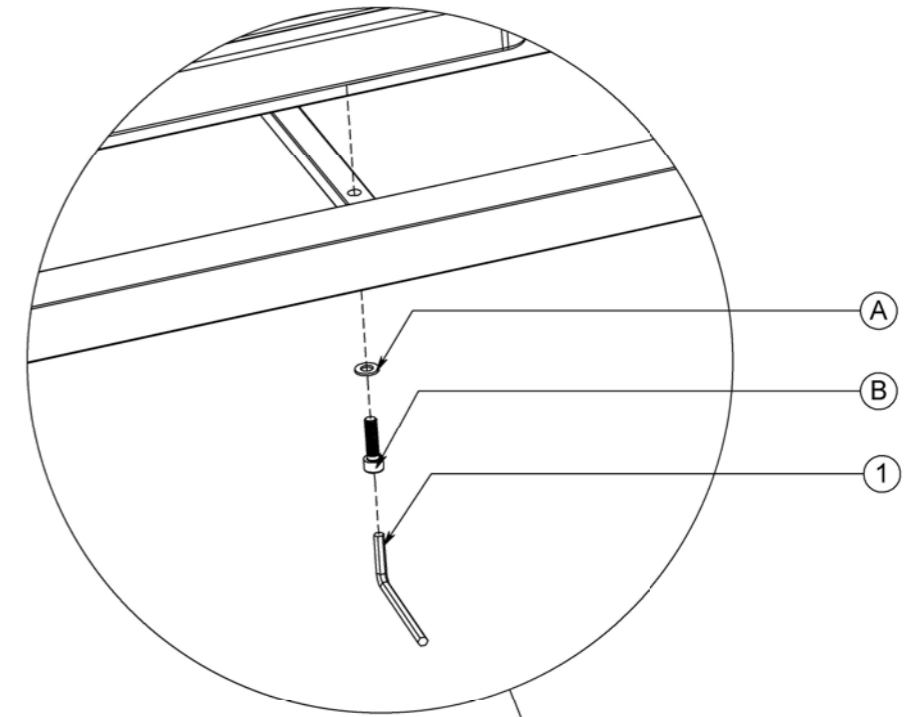

GENERAL SAFETY GUIDELINES

Read this guide carefully before using the product.
Keep this guide for future reference, do not throw away.
Only use the product in accordance with these instructions. Failure to follow the instructions contained
Within the user guide can result in damage to the product, and the warranty will become void.
Any responsibility is disclaimed due incorrect use of the product.
This product is suitable for use in both residential and contract environments.

Warranty
www.gloster.com

1

1