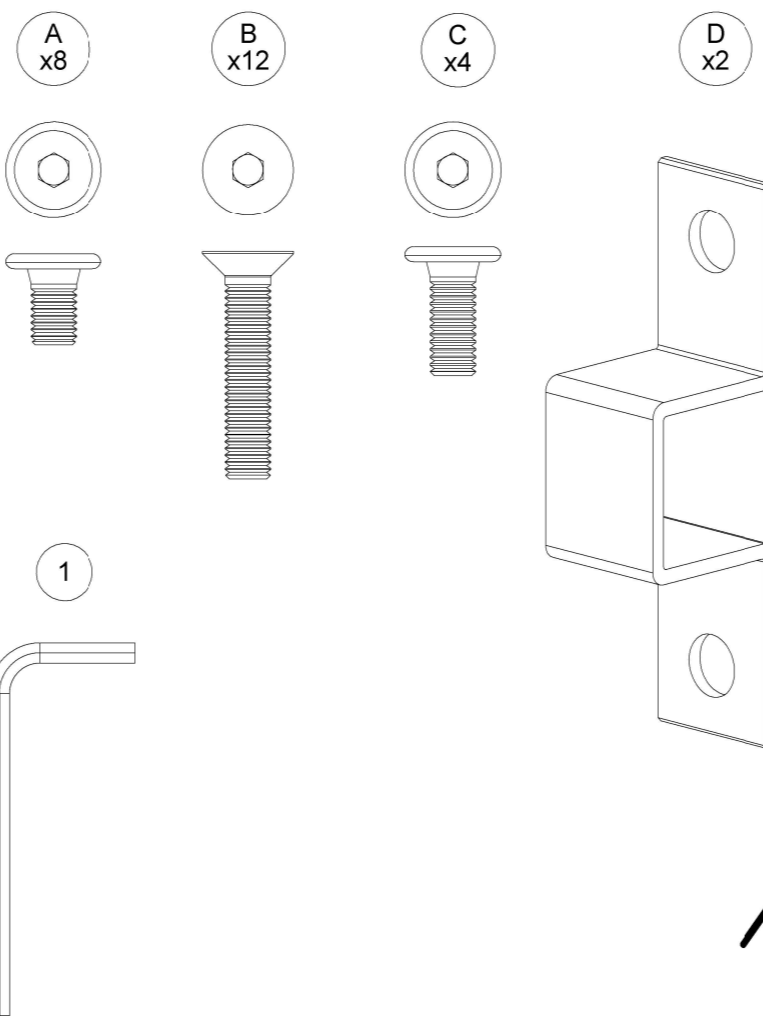

GRID BASE FRAME 206 CM X 103 CM

ASSEMBLY GUIDE

1

DISTRIBUTED IN THE USA BY:

Gloster Furniture
1075 Fulp Industrial Road
PO Box 738
South Boston
VA 24592
USA

DISTRIBUTED IN EUROPE AND ROW BY:

Gloster Furniture GmbH
Zeppelinsrasse 22
21337 Lüneburg
Germany
Tel. +49 (0)4131 287530