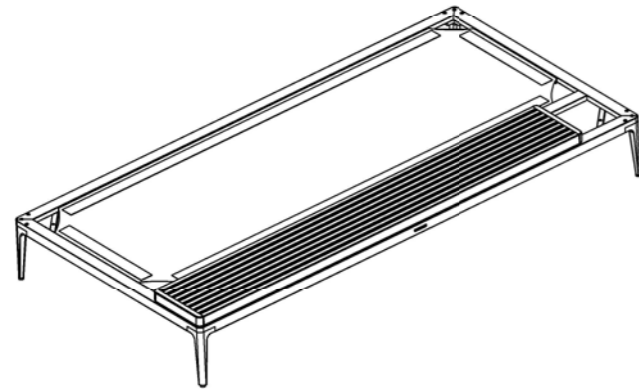

GRID

180 CM X 26 CM

TEAK PLATFORM

ASSEMBLY GUIDE

DISTRIBUTED IN THE USA BY:

Gloster Furniture
 1075 Fulp Industrial Road
 PO Box 738
 South Boston
 VA 24592
 USA

DISTRIBUTED IN EUROPE AND ROW BY:

Gloster Furniture GmbH
 Zeppelinsrasse 22
 21337 Luneburg
 Germany
 Tel. +49 (0)4131 287530