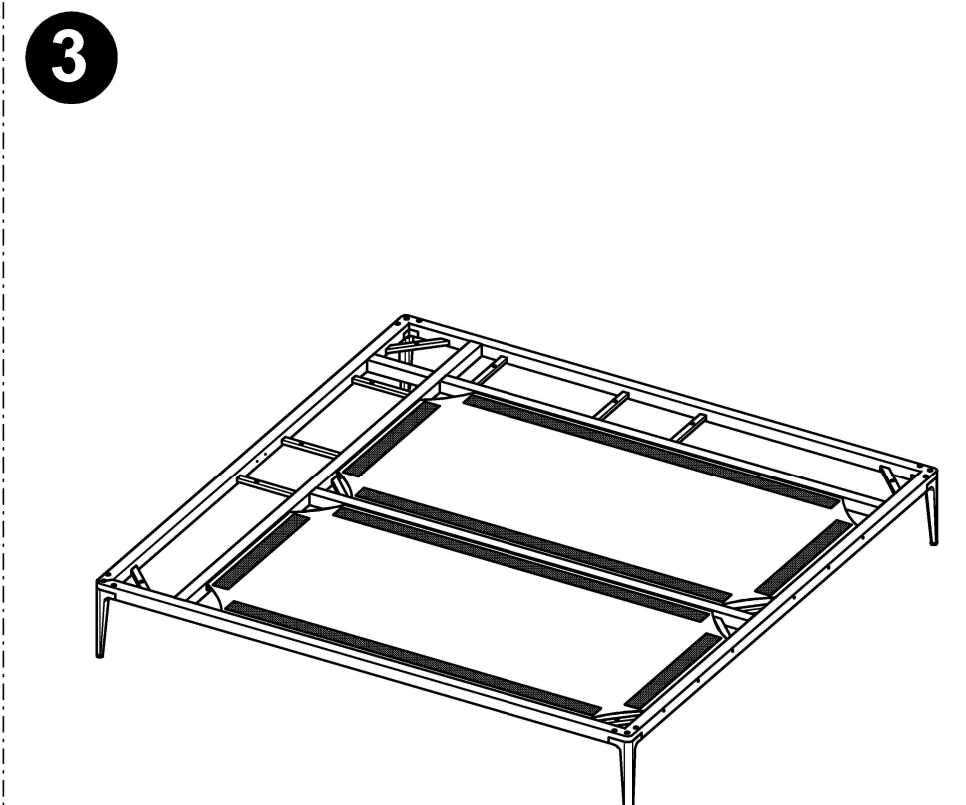

GENERAL SAFETY GUIDELINES

Read this guide carefully before using the product.
Keep this guide for future reference, do not throw away.
Only use the product in accordance with these instructions. Failure to follow the instructions contained
Within the user guide can result in damage to the product, and the warranty will become void.
Any responsibility is disclaimed due incorrect use of the product.
This product is suitable for use in both residential and contract environments.

Warranty
www.gloster.com