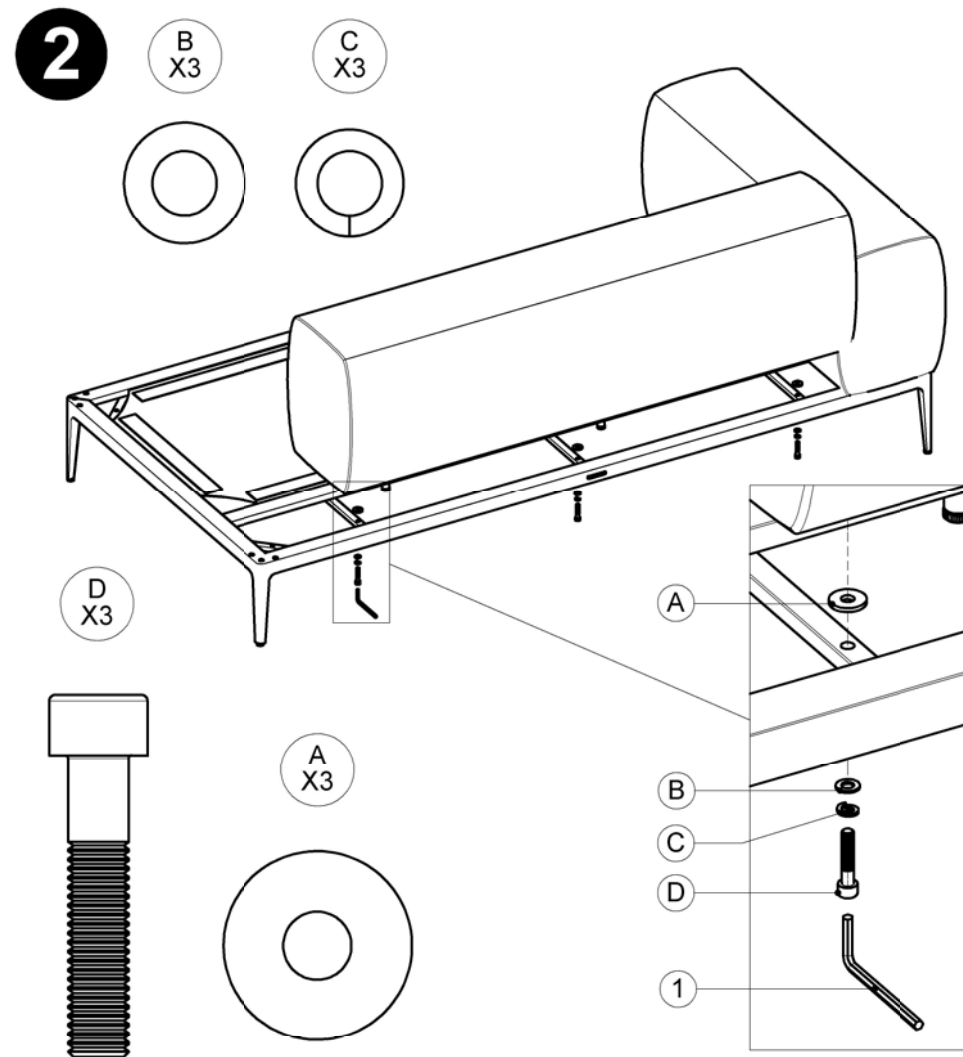

GENERAL SAFETY GUIDELINES

Read this guide carefully before using the product.
Keep this guide for future reference, do not throw away.
Only use the product in accordance with these instructions. Failure to follow the instructions contained
Within the user guide can result in damage to the product, and the warranty will become void.
Any responsibility is disclaimed due incorrect use of the product.
This product is suitable for use in both residential and contract environments.

Warranty
www.gloster.com