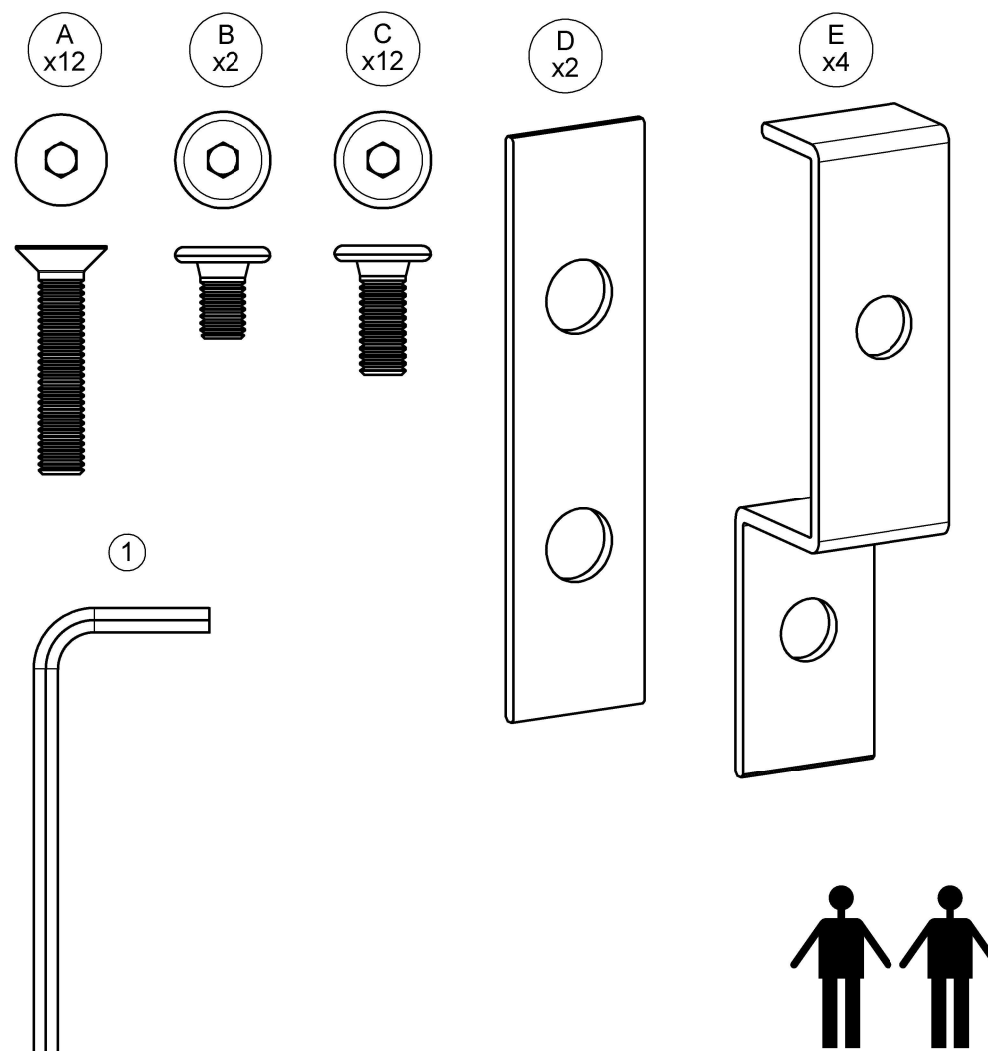

GRID CHILL UNIT

ASSEMBLY GUIDE

 GLOSTER

DISTRIBUTED IN THE USA BY:

Gloster Furniture
1075 Fulp Industrial Road
PO Box 738
South Boston
VA 24592
USA

DISTRIBUTED IN EUROPE AND ROW BY:

Gloster Furniture GmbH
Zeppelinsrasse 22
21337 Lüneburg
Germany
Tel. +49 (0)4131 287530