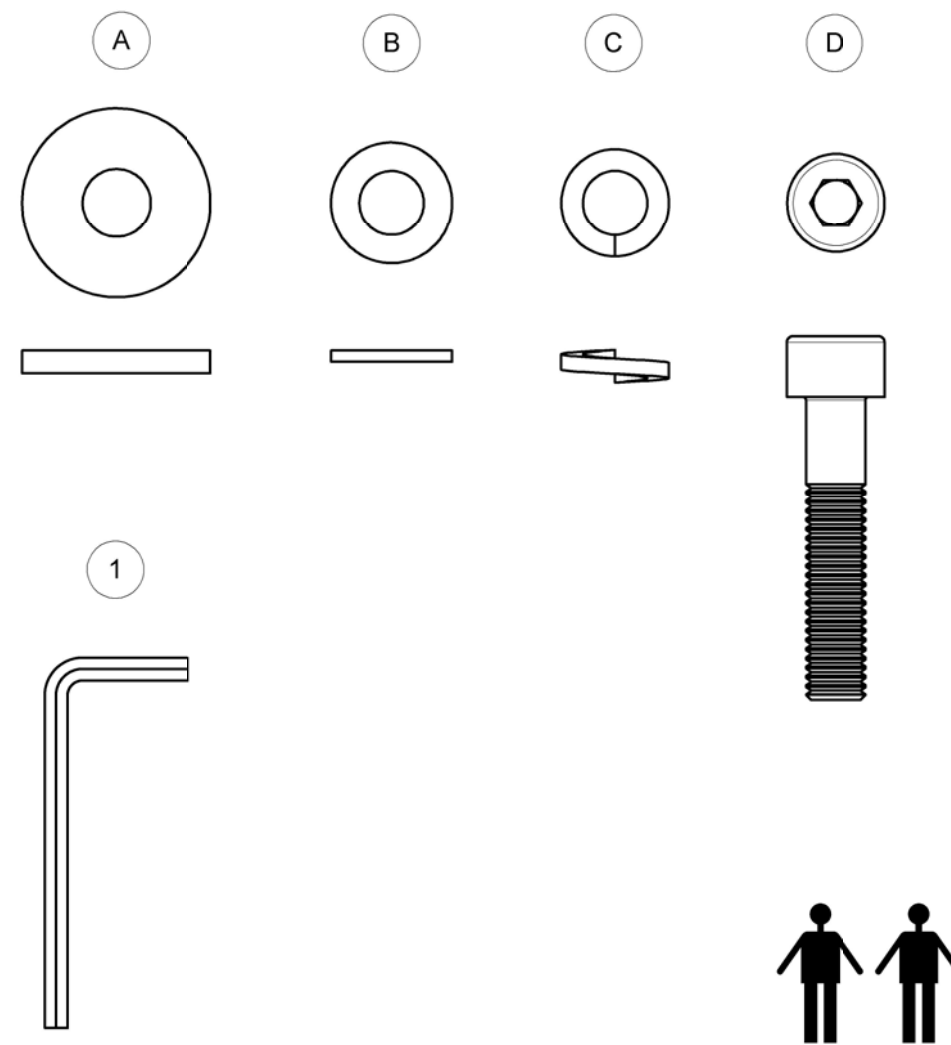

GRID BACK CUSHION & ARM CUSHION

ASSEMBLY GUIDE

GLOSTER

DISTRIBUTED IN THE USA BY:

Gloster Furniture
1075 Fulp Industrial Road
PO Box 738
South Boston
VA 24592
USA

DISTRIBUTED IN EUROPE AND ROW BY:

Gloster Furniture GmbH
Zeppelinstrasse 22
21337 Lüneburg
Germany
Tel. +49 (0)4131 287530

GENERAL SAFETY GUIDELINES

Read this guide carefully before using the product.
Keep this guide for future reference, do not throw away.
Only use the product in accordance with these instructions. Failure to follow the instructions contained
Within the user guide can result in damage to the product, and the warranty will become void.
Any responsibility is disclaimed due incorrect use of the product.
This product is suitable for use in both residential and contract environments.

Warranty
www.gloster.com