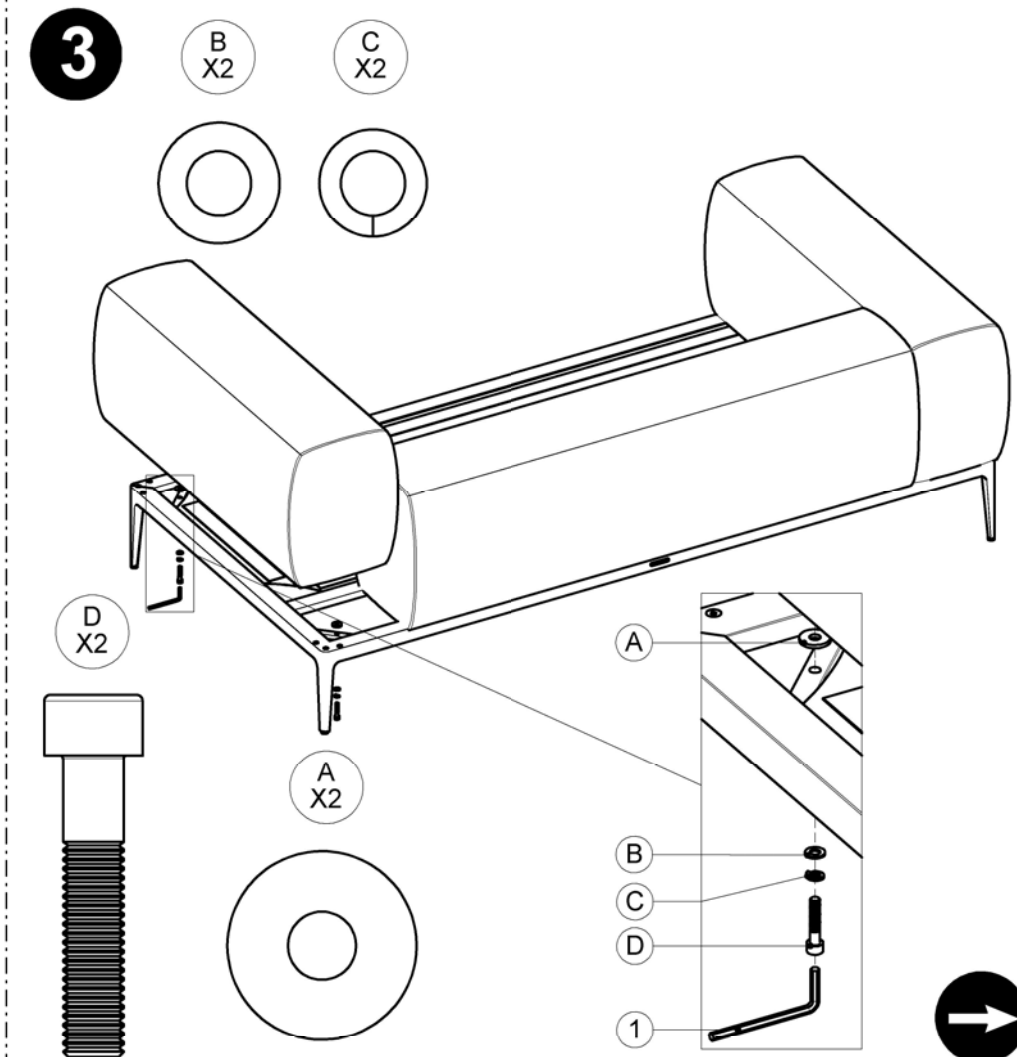

GENERAL SAFETY GUIDELINES

Read this guide carefully before using the product.
Keep this guide for future reference, do not throw away.
Only use the product in accordance with these instructions. Failure to follow the instructions contained
Within the user guide can result in damage to the product, and the warranty will become void.
Any responsibility is disclaimed due incorrect use of the product.
This product is suitable for use in both residential and contract environments.

Warranty
www.gloster.com