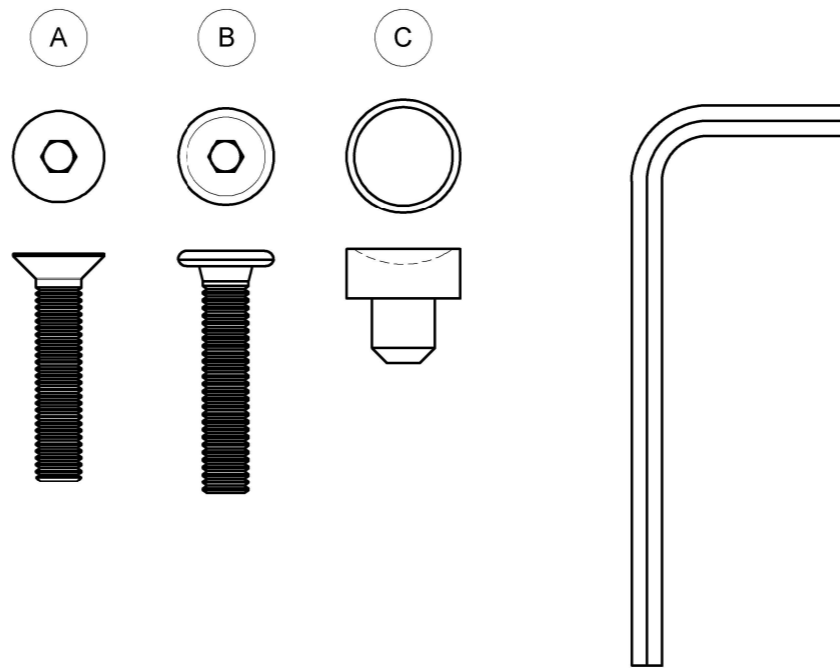

GRID CONSOLE TABLE CERAMIC

ASSEMBLY GUIDE

 GLOSTER

1

A
x12

DISTRIBUTED IN THE USA BY:

Gloster Furniture
1075 Fulp Industrial Road
PO Box 738
South Boston
VA 24592
USA

DISTRIBUTED IN EUROPE AND ROW BY:

Warranty
www.gloster.com

2

B
x6

3

103714 / 103715

C
x6

4

103716 / 103717