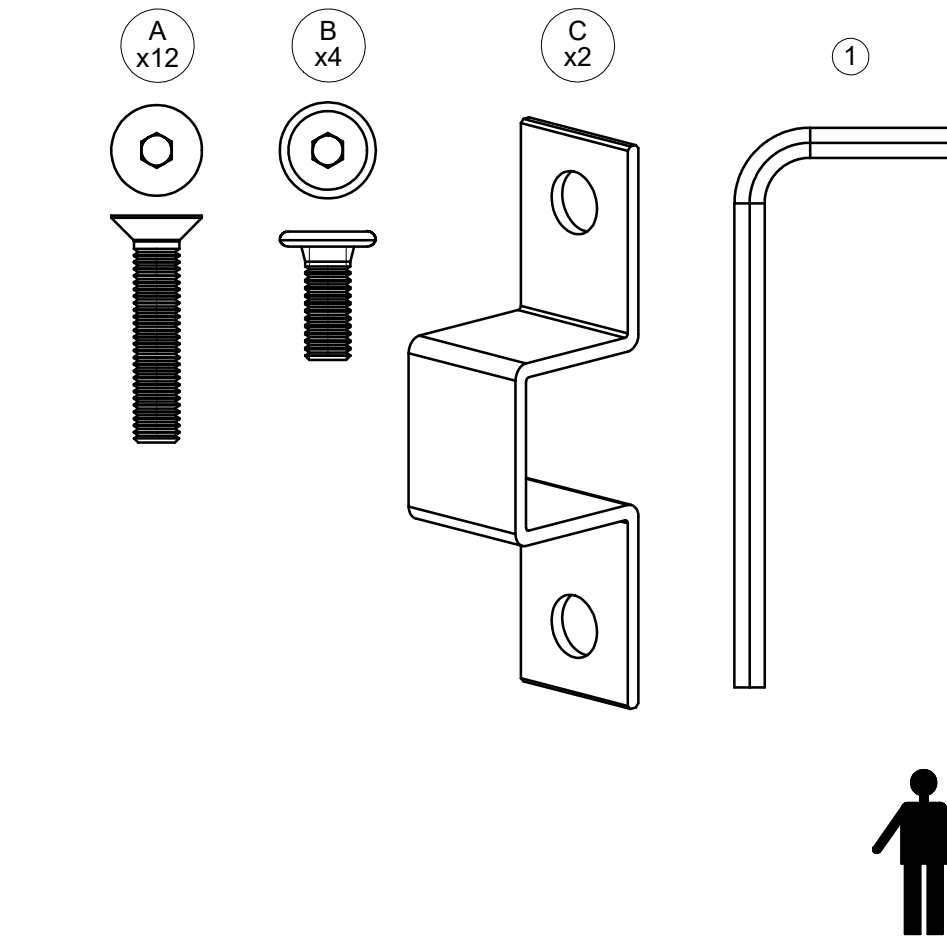

GRID SEAT FRAME 125 CM X 86 CM

ASSEMBLY GUIDE

DISTRIBUTED IN THE USA BY:

Gloster Furniture
1075 Fulp Industrial Road
PO Box 738
South Boston
VA 24592
USA

DISTRIBUTED IN EUROPE AND ROW BY:

Gloster Furniture GmbH
Zeppelinstrasse 22
21337 Lüneburg
Germany
Tel. +49 (0)4131 287530

Warranty
www.gloster.com

GRID

125 CM X 86 CM

BACK & ARM CUSHION

ASSEMBLY GUIDE

 GLOSTER

DISTRIBUTED IN THE USA BY:

Gloster Furniture
1075 Fulp Industrial Road
PO Box 738
South Boston
VA 24592
USA