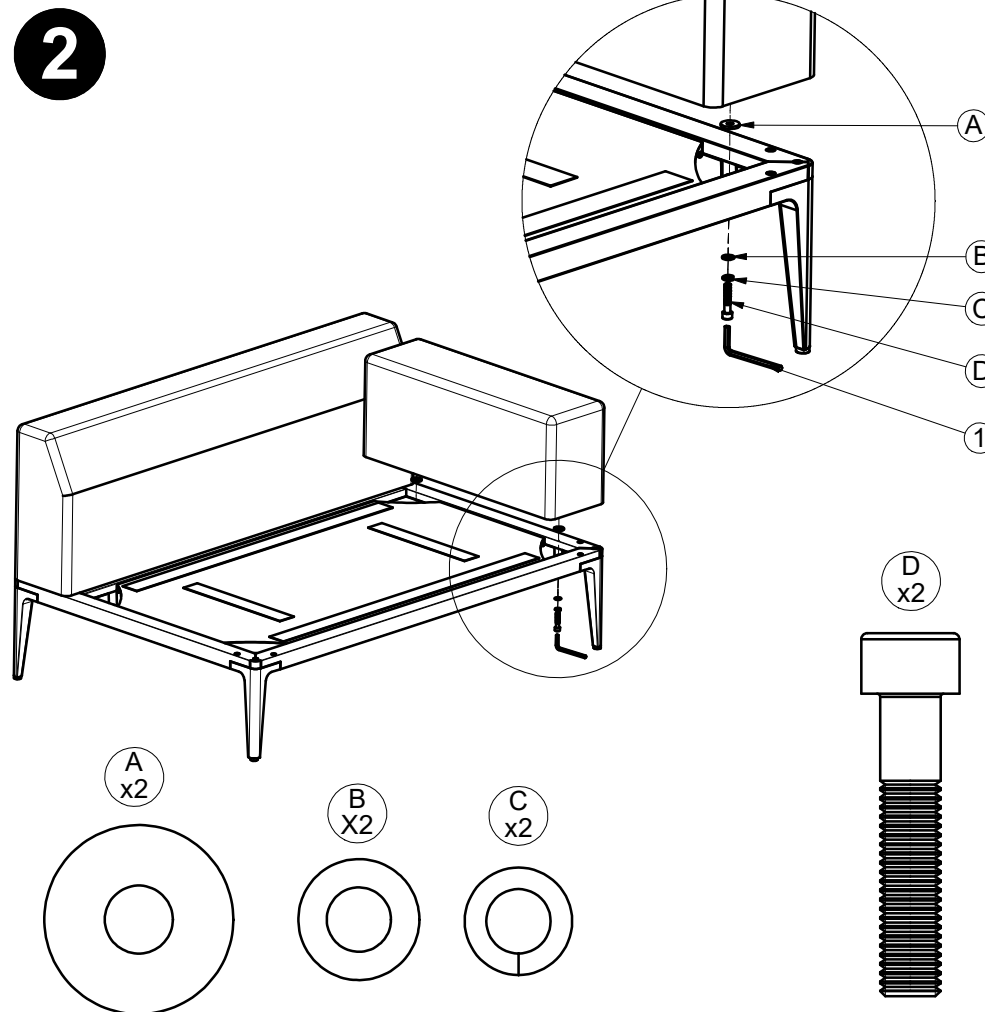

Keep this guide for future reference, do not throw away.
This product is suitable for use in both residential and contract environments.

Warranty
www.gloster.com

GRID ARM CUSHION 125 CM X 86 CM

ASSEMBLY GUIDE