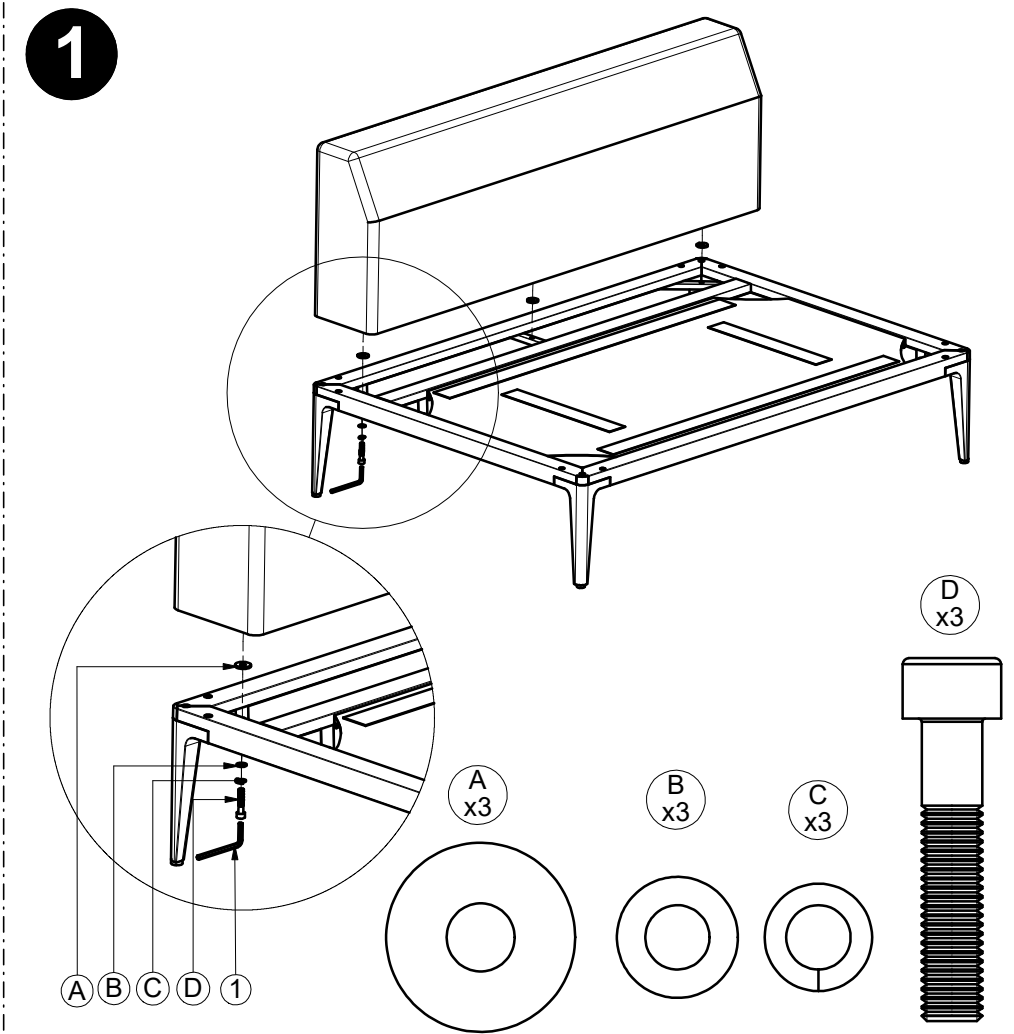

Warranty
www.gloster.com

GRID

125 CM X 86 CM

BACK & ARM CUSHION

ASSEMBLY GUIDE

 GLOSTER

DISTRIBUTED IN THE USA BY:

Gloster Furniture
1075 Fulp Industrial Road
PO Box 738
South Boston
VA 24592
USA