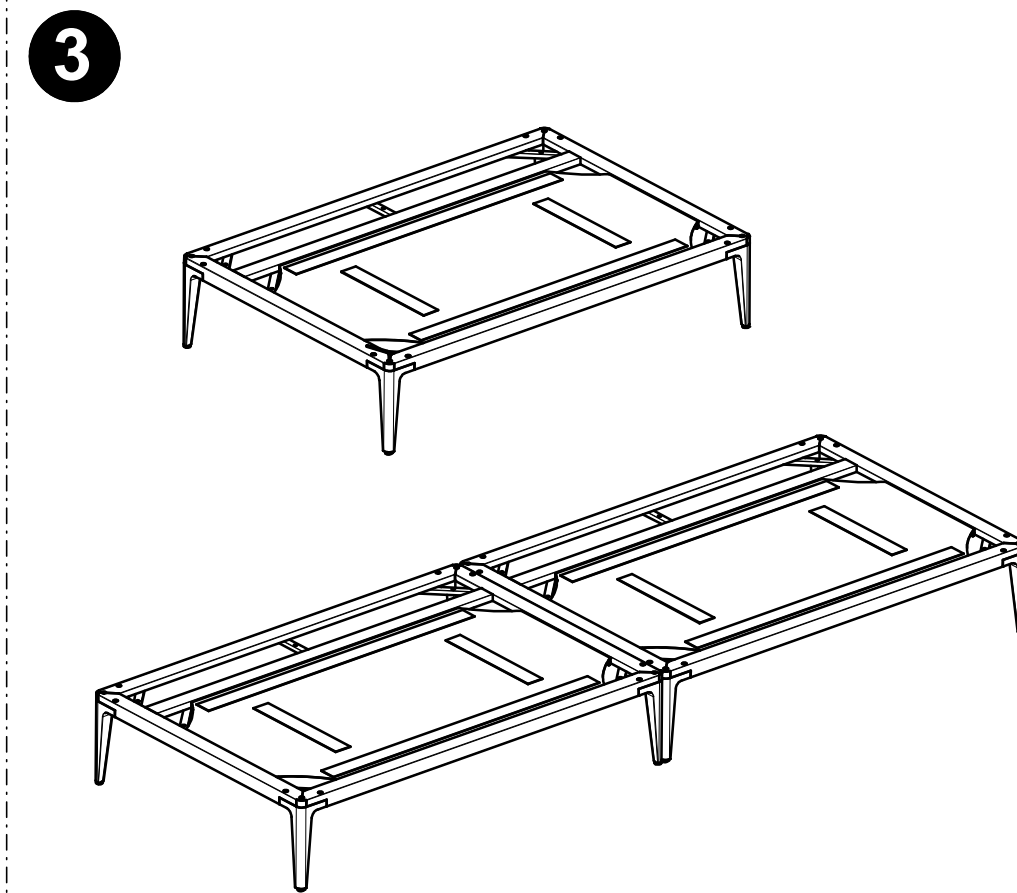

DISTRIBUTED IN THE USA BY:

Gloster Furniture
1075 Fulp Industrial Road
PO Box 738
South Boston
VA 24592
USA

DISTRIBUTED IN EUROPE AND ROW BY:

Gloster Furniture GmbH
Zeppelinstrasse 22
21337 Lüneburg
Germany
Tel. +49 (0)4131 287530

GENERAL SAFETY GUIDELINES

IMPORTANT, RETAIN FOR FUTURE REFERENCE: READ CAREFULLY

Keep this guide for future reference, do not throw away.
This product is suitable for use in both residential and contract environments.

Warranty
www.gloster.com