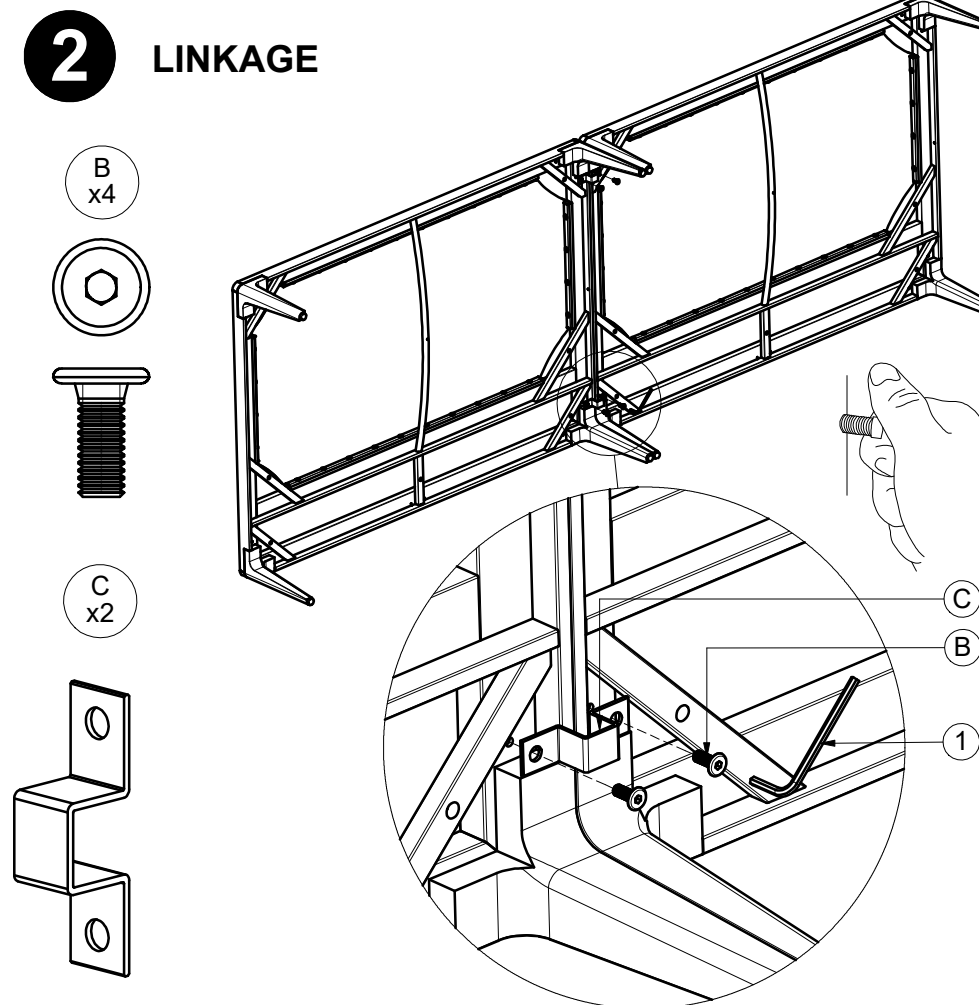

DISTRIBUTED IN THE USA BY:

Gloster Furniture
1075 Fulp Industrial Road
PO Box 738
South Boston
VA 24592
USA

DISTRIBUTED IN EUROPE AND ROW BY:

Gloster Furniture GmbH
Zeppelinstrasse 22
21337 Lüneburg
Germany
Tel. +49 (0)4131 287530

GENERAL SAFETY GUIDELINES

IMPORTANT, RETAIN FOR FUTURE REFERENCE: READ CAREFULLY

Keep this guide for future reference, do not throw away.
This product is suitable for use in both residential and contract environments.

Warranty
www.gloster.com