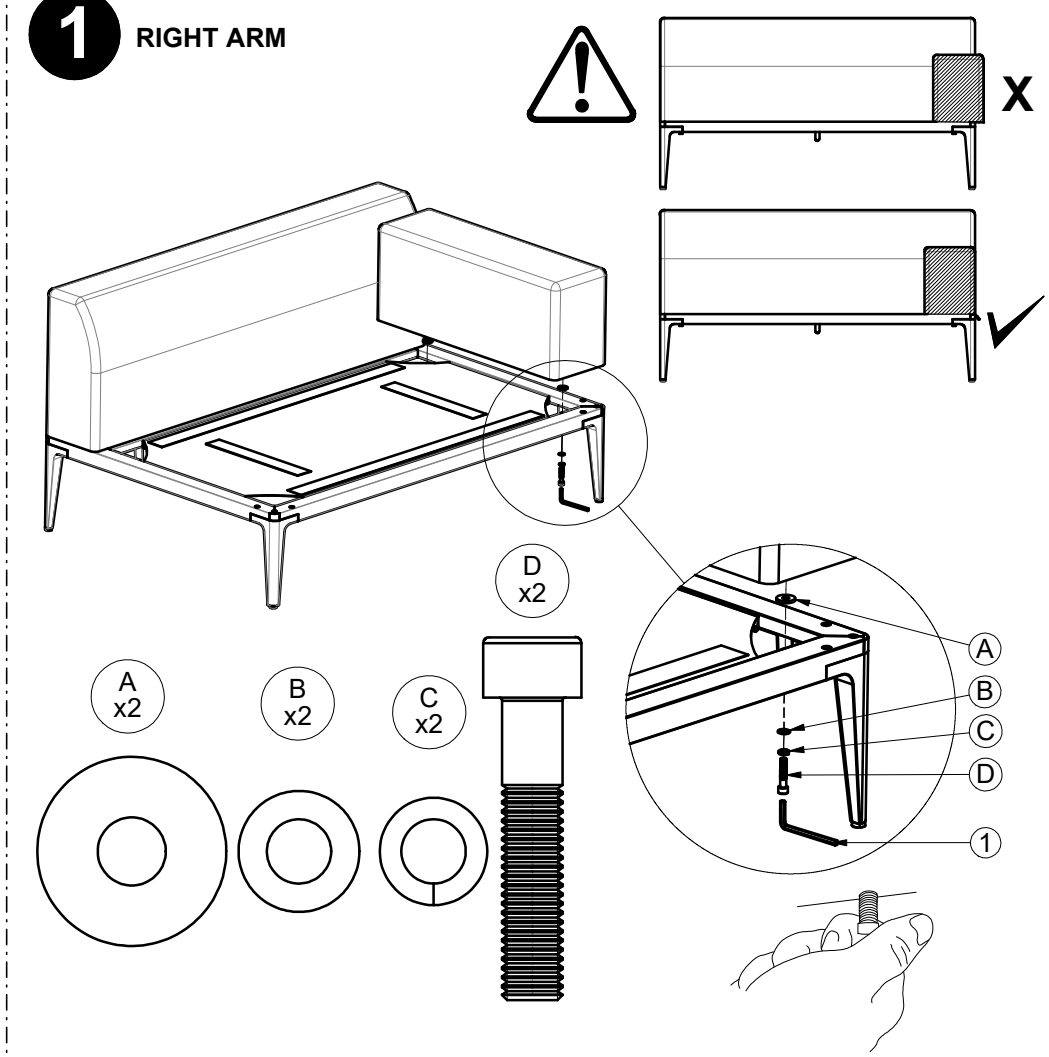

GRID ARM CUSHION 125 CM X 86 CM

ASSEMBLY GUIDE

GLOSTER

1 RIGHT ARM

DISTRIBUTED IN THE USA BY:

Gloster Furniture
1075 Fulp Industrial Road
PO Box 738
South Boston
VA 24592
USA

DISTRIBUTED IN EUROPE AND ROW BY:

Gloster Furniture GmbH
Zeppelinstrasse 22
21337 Luneburg
Germany
Tel. +49 (0)4131 287530

GENERAL SAFETY GUIDELINES

IMPORTANT, RETAIN FOR FUTURE REFERENCE: READ CAREFULLY

Keep this guide for future reference, do not throw away.
This product is suitable for use in both residential and contract environments.

Warranty
www.gloster.com

2 LEFT ARM

3