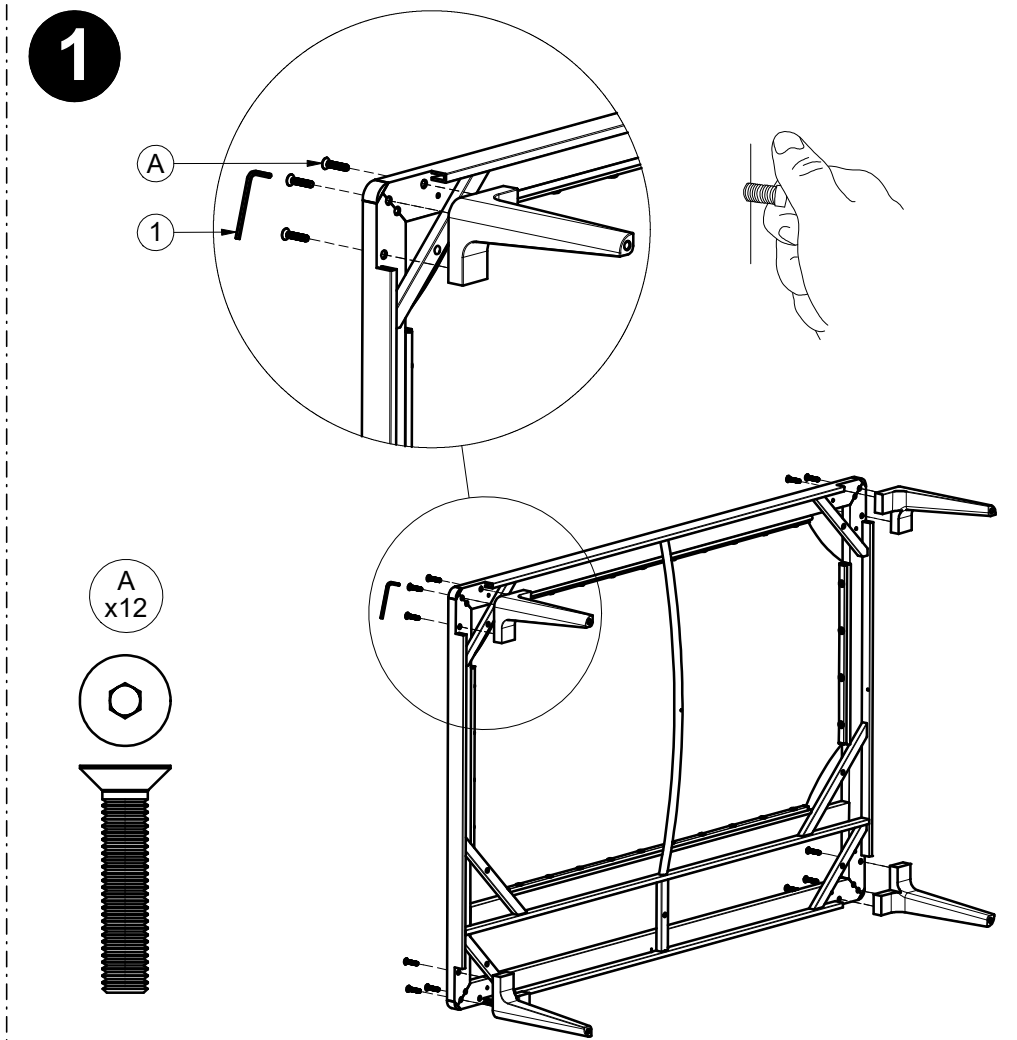

GRID SEAT FRAME 125 CM X 86 CM

ASSEMBLY GUIDE

DISTRIBUTED IN THE USA BY:

Gloster Furniture
1075 Fulp Industrial Road
PO Box 738
South Boston
VA 24592
USA

DISTRIBUTED IN EUROPE AND ROW BY:

Gloster Furniture GmbH
Zeppelinstrasse 22
21337 Lüneburg
Germany
Tel. +49 (0)4131 287530