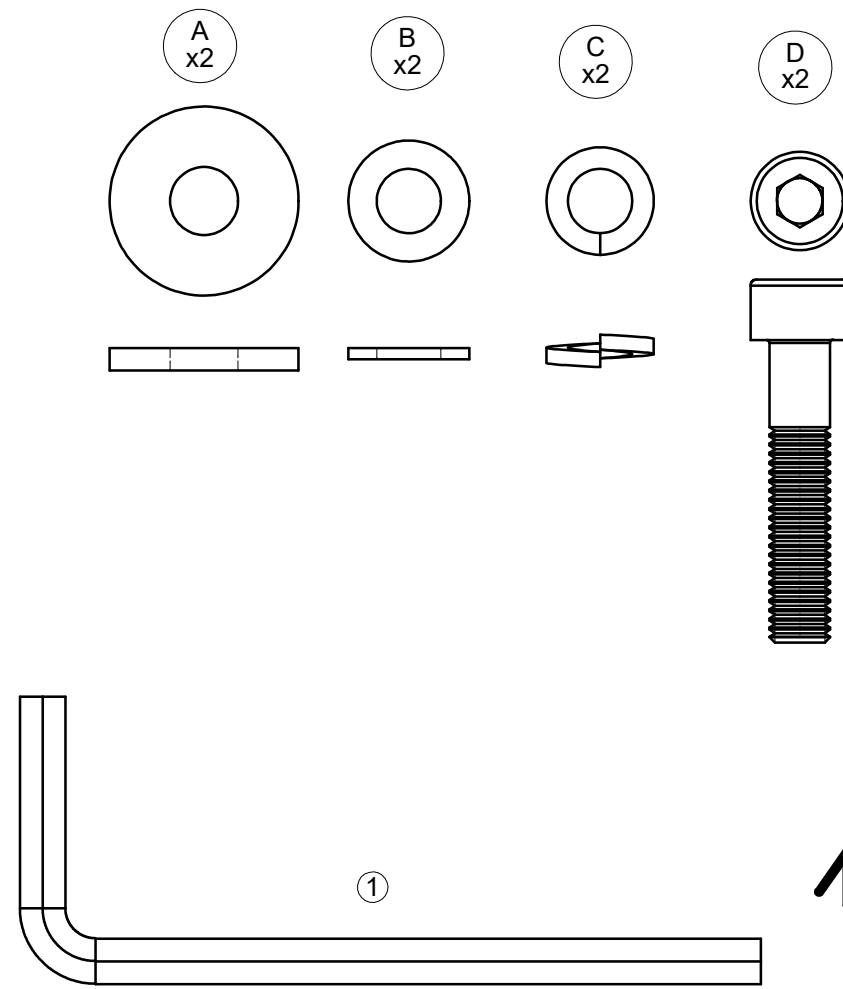

GRID ARM CUSHION 125 CM X 86 CM

ASSEMBLY GUIDE

GLOSTER

1 RIGHT ARM

DISTRIBUTED IN THE USA BY:

Gloster Furniture
1075 Fulp Industrial Road
PO Box 738
South Boston
VA 24592
USA

DISTRIBUTED IN EUROPE AND ROW BY:

Gloster Furniture GmbH
Zeppelinstrasse 22
21337 Luneburg
Germany
Tel. +49 (0)4131 287530

GENERAL SAFETY GUIDELINES

IMPORTANT, RETAIN FOR FUTURE REFERENCE: READ CAREFULLY

Keep this guide for future reference, do not throw away.
This product is suitable for use in both residential and contract environments.

Warranty
www.gloster.com

2 LEFT ARM

3