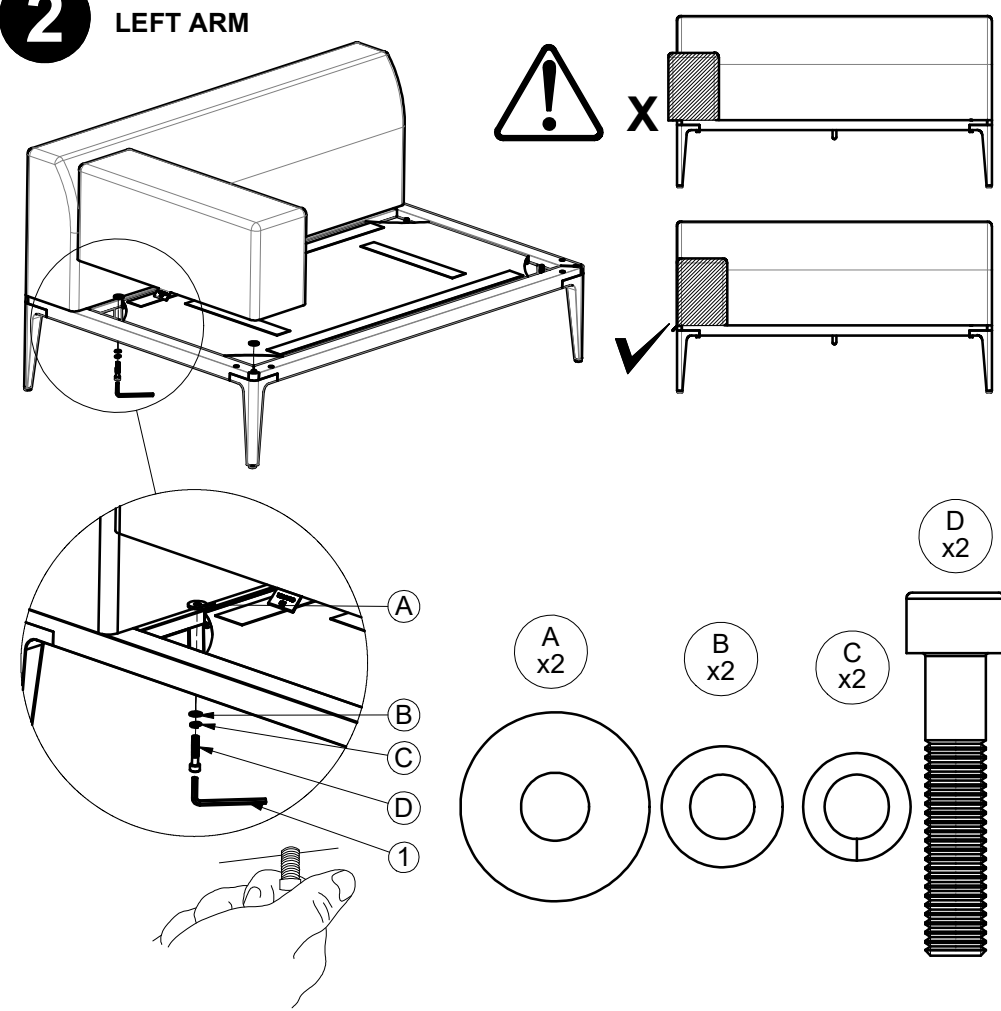

GRID ARM CUSHION 125 CM X 86 CM

ASSEMBLY GUIDE

GLOSTER

1 RIGHT ARM

DISTRIBUTED IN THE USA BY:

Gloster Furniture
1075 Fulp Industrial Road
PO Box 738
South Boston
VA 24592
USA

DISTRIBUTED IN EUROPE AND ROW BY:

Gloster Furniture GmbH
Zeppelinstrasse 22
21337 Luneburg
Germany
Tel. +49 (0)4131 287530

GENERAL SAFETY GUIDELINES

IMPORTANT, RETAIN FOR FUTURE REFERENCE: READ CAREFULLY

Keep this guide for future reference, do not throw away.
This product is suitable for use in both residential and contract environments.

Warranty
www.gloster.com

2 LEFT ARM

3