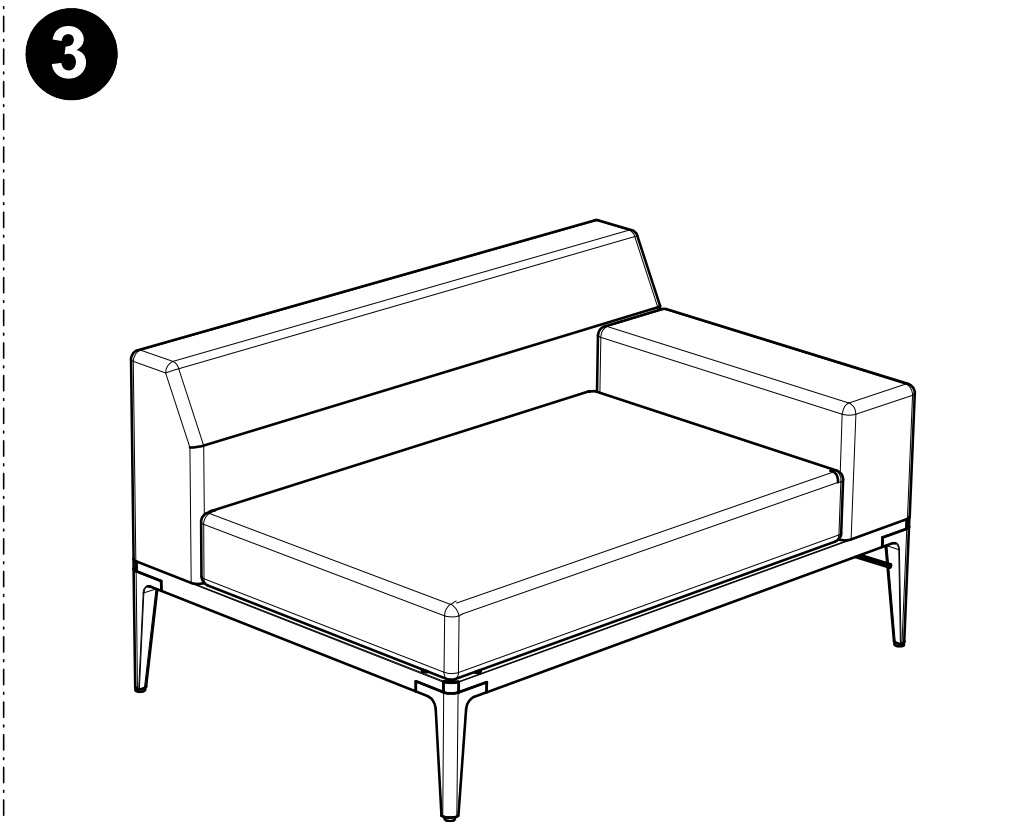

GENERAL SAFETY GUIDELINES

IMPORTANT, RETAIN FOR FUTURE REFERENCE: READ CAREFULLY

Keep this guide for future reference, do not throw away.
This product is suitable for use in both residential and contract environments.

Warranty
www.gloster.com