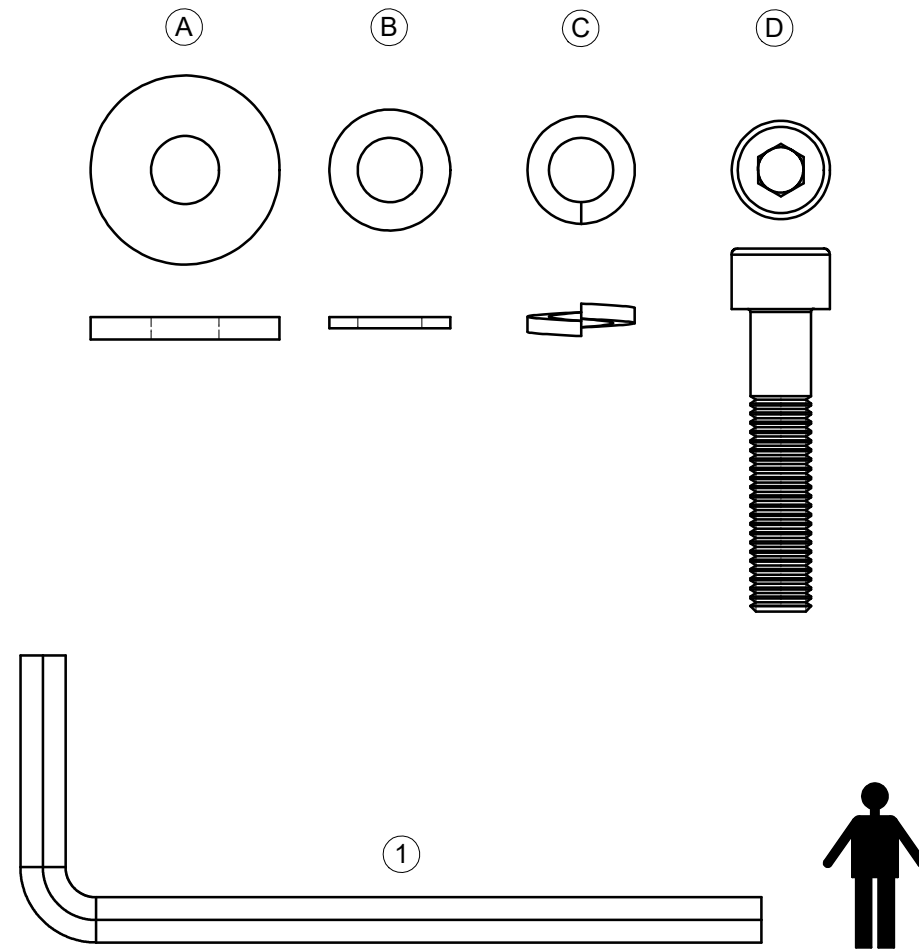

Warranty
www.gloster.com

GRID

125 CM X 86 CM

BACK & ARM CUSHION

ASSEMBLY GUIDE

 GLOSTER

DISTRIBUTED IN THE USA BY:

Gloster Furniture
1075 Fulp Industrial Road
PO Box 738
South Boston
VA 24592
USA