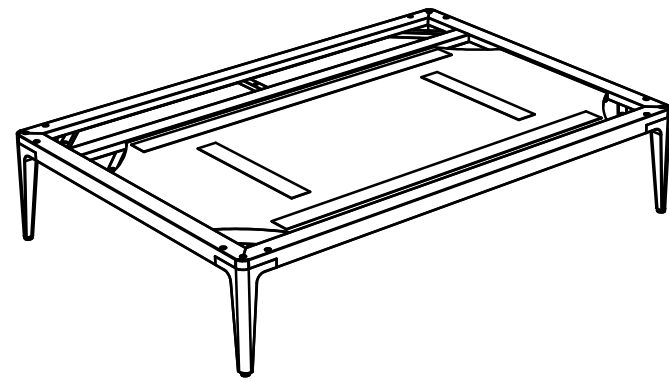

GRID SEAT FRAME 125 CM X 86 CM

ASSEMBLY GUIDE

DISTRIBUTED IN THE USA BY:

Gloster Furniture
1075 Fulp Industrial Road
PO Box 738
South Boston
VA 24592
USA

DISTRIBUTED IN EUROPE AND ROW BY:

Gloster Furniture GmbH
Zeppelinstrasse 22
21337 Lüneburg
Germany
Tel. +49 (0)4131 287530

Warranty
www.gloster.com

GRID

125 CM X 86 CM

BACK & ARM CUSHION

ASSEMBLY GUIDE

 GLOSTER

DISTRIBUTED IN THE USA BY:

Gloster Furniture
1075 Fulp Industrial Road
PO Box 738
South Boston
VA 24592
USA