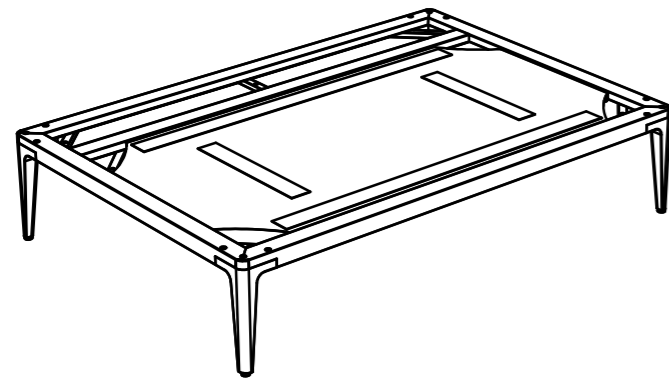

# GRID SEAT FRAME 125 CM X 86 CM

ASSEMBLY GUIDE

DISTRIBUTED IN THE USA BY:

Gloster Furniture  
1075 Fulp Industrial Road  
PO Box 738  
South Boston  
VA 24592  
USA

DISTRIBUTED IN EUROPE AND ROW BY:

Gloster Furniture GmbH  
Zeppelinstrasse 22  
21337 Luneburg  
Germany  
Tel. +49 (0)4131 287530