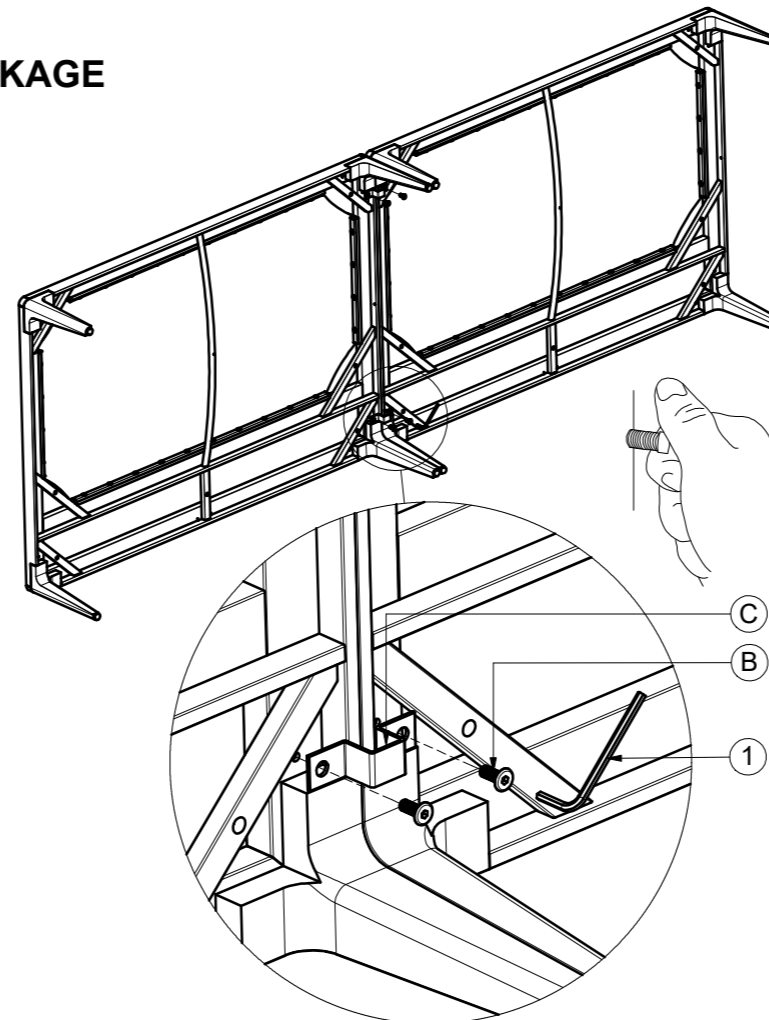

GRID SEAT FRAME 125 CM X 86 CM

ASSEMBLY GUIDE

DISTRIBUTED IN THE USA BY:

Gloster Furniture
1075 Fulp Industrial Road
PO Box 738
South Boston
VA 24592
USA

DISTRIBUTED IN EUROPE AND ROW BY:

Gloster Furniture GmbH
Zeppelinstrasse 22
21337 Luneburg
Germany
Tel. +49 (0)4131 287530

GENERAL SAFETY GUIDELINES

IMPORTANT, RETAIN FOR FUTURE REFERENCE: READ CAREFULLY

Keep this guide for future reference, do not throw away.
This product is suitable for use in both residential and contract environments.

Warranty
www.gloster.com

2 LINKAGE

3