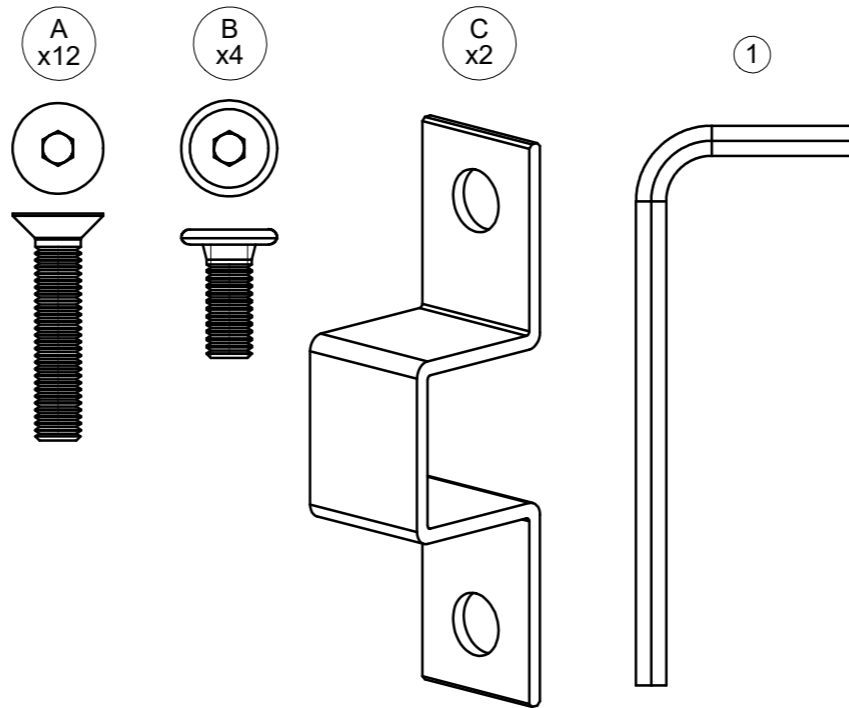

# GRID SEAT FRAME 125 CM X 86 CM

ASSEMBLY GUIDE

DISTRIBUTED IN THE USA BY:

Gloster Furniture  
1075 Fulp Industrial Road  
PO Box 738  
South Boston  
VA 24592  
USA

DISTRIBUTED IN EUROPE AND ROW BY:

Gloster Furniture GmbH  
Zeppelinstrasse 22  
21337 Luneburg  
Germany  
Tel. +49 (0)4131 287530