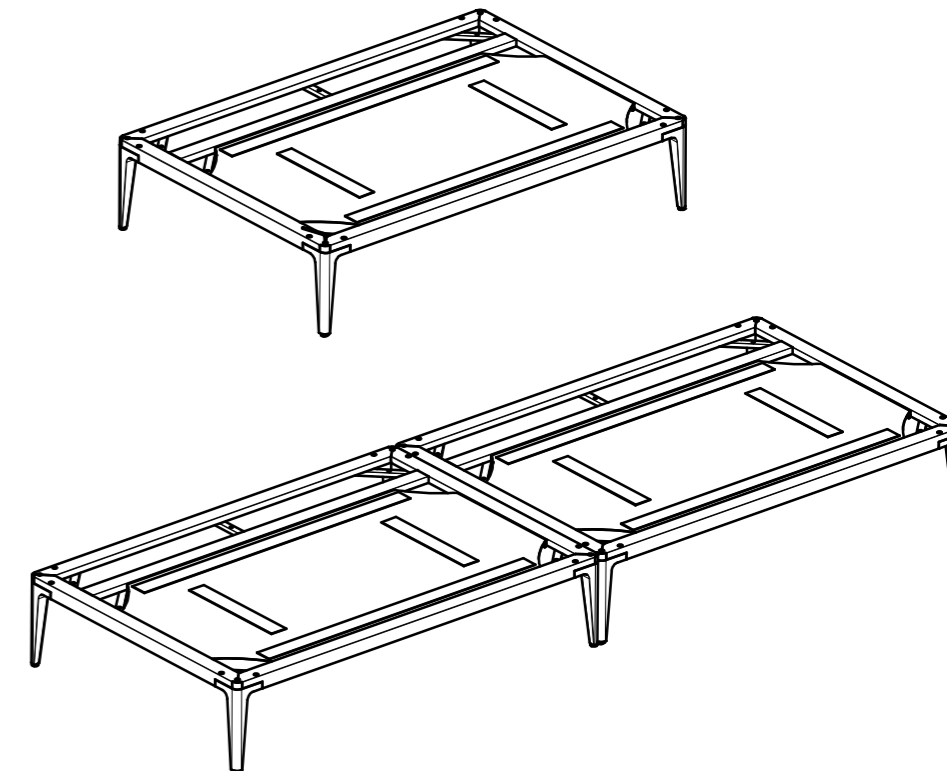

GRID SEAT FRAME 125 CM X 86 CM

ASSEMBLY GUIDE

DISTRIBUTED IN THE USA BY:

Gloster Furniture
1075 Fulp Industrial Road
PO Box 738
South Boston
VA 24592
USA

DISTRIBUTED IN EUROPE AND ROW BY:

Gloster Furniture GmbH
Zeppelinstrasse 22
21337 Luneburg
Germany
Tel. +49 (0)4131 287530

GENERAL SAFETY GUIDELINES

IMPORTANT, RETAIN FOR FUTURE REFERENCE: READ CAREFULLY

Keep this guide for future reference, do not throw away.
This product is suitable for use in both residential and contract environments.

Warranty
www.gloster.com

2 LINKAGE

3