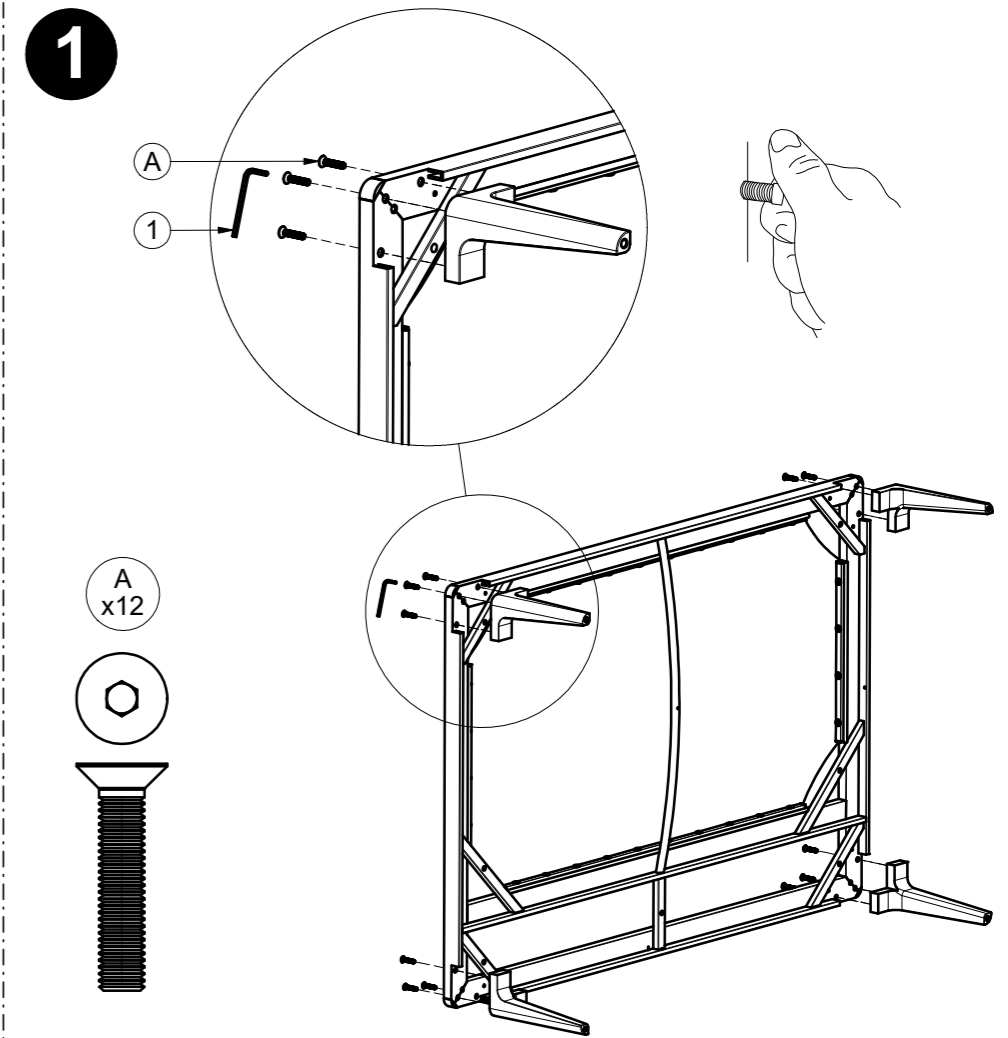

# GRID SEAT FRAME 125 CM X 86 CM

ASSEMBLY GUIDE

DISTRIBUTED IN THE USA BY:

Gloster Furniture  
1075 Fulp Industrial Road  
PO Box 738  
South Boston  
VA 24592  
USA

DISTRIBUTED IN EUROPE AND ROW BY:

Gloster Furniture GmbH  
Zeppelinstrasse 22  
21337 Luneburg  
Germany  
Tel. +49 (0)4131 287530