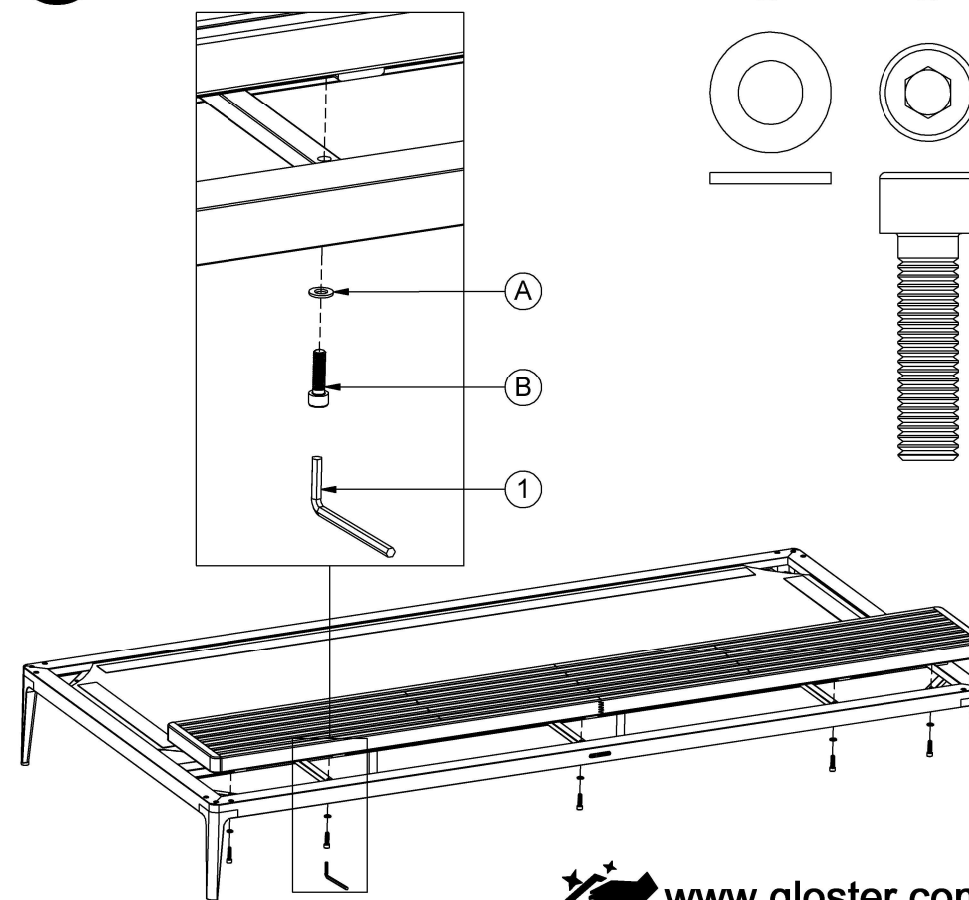

GRID TEAK PLATFORM 206 CM X 26 CM

ASSEMBLY GUIDE

1 For 7151F / 7152F

DISTRIBUTED IN THE USA BY:

Gloster Furniture
1075 Fulp Industrial Road
PO Box 738
South Boston
VA 24592
USA

DISTRIBUTED IN EUROPE AND ROW BY:

Gloster Furniture GmbH
Zeppelinsrasse 22
21337 Lüneburg
Germany
Tel. +49 (0)4131 287530

GENERAL SAFETY GUIDELINES

Read this guide carefully before using the product.
Keep this guide for future reference, do not throw away.
Only use the product in accordance with these instructions. Failure to follow the instructions contained
Within the user guide can result in damage to the product, and the warranty will become void.
Any responsibility is disclaimed due incorrect use of the product.
This product is suitable for use in both residential and contract environments.

Warranty
www.gloster.com

2 For 710F