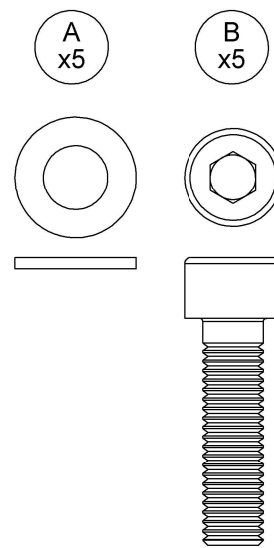

GRID TEAK PLATFORM 206 CM X 26 CM

ASSEMBLY GUIDE

1 For 7151F / 7152F

DISTRIBUTED IN THE USA BY:

Gloster Furniture
1075 Fulp Industrial Road
PO Box 738
South Boston
VA 24592
USA

DISTRIBUTED IN EUROPE AND ROW BY:

Gloster Furniture GmbH
Zeppelinsrasse 22
21337 Lüneburg
Germany
Tel. +49 (0)4131 287530

GENERAL SAFETY GUIDELINES

Read this guide carefully before using the product.
Keep this guide for future reference, do not throw away.
Only use the product in accordance with these instructions. Failure to follow the instructions contained
Within the user guide can result in damage to the product, and the warranty will become void.
Any responsibility is disclaimed due incorrect use of the product.
This product is suitable for use in both residential and contract environments.

Warranty
www.gloster.com

2 For 710F