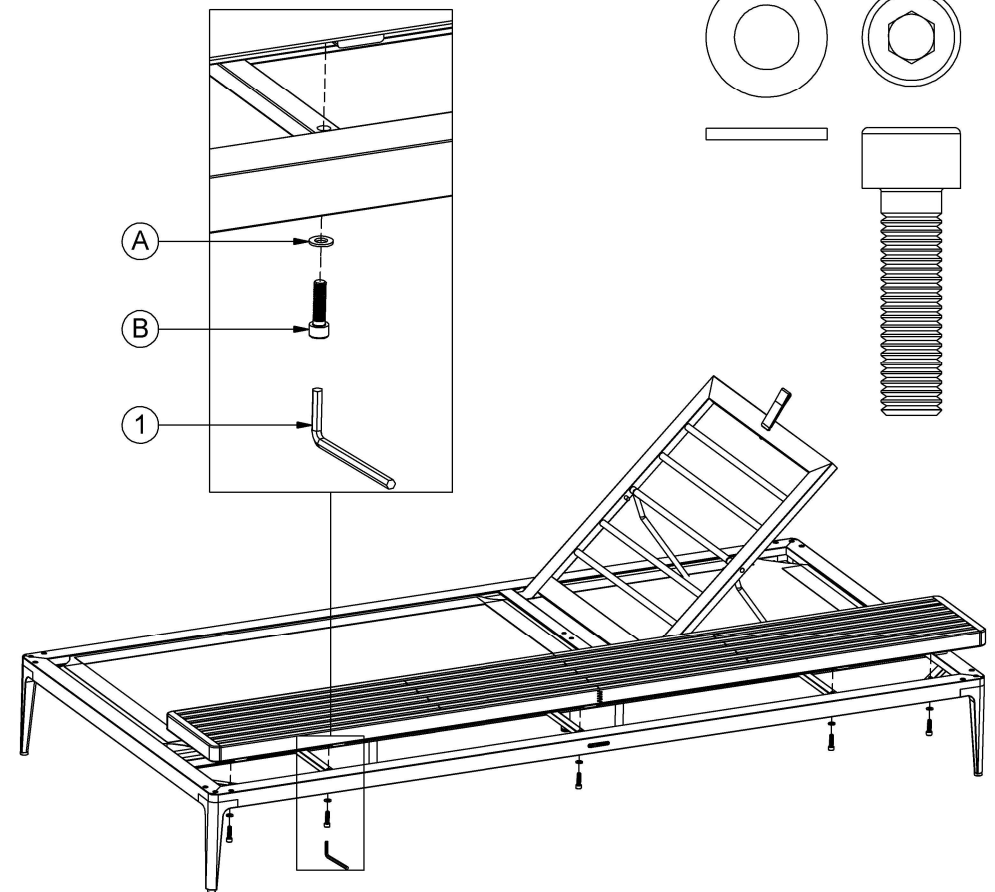

Warranty
www.gloster.com

GRID TEAK PLATFORM 206 CM X 26 CM

ASSEMBLY GUIDE

1 For 7151F / 7152F

DISTRIBUTED IN THE USA BY:

Gloster Furniture
1075 Fulp Industrial Road
PO Box 738
South Boston
VA 24592
USA

DISTRIBUTED IN EUROPE AND ROW BY: