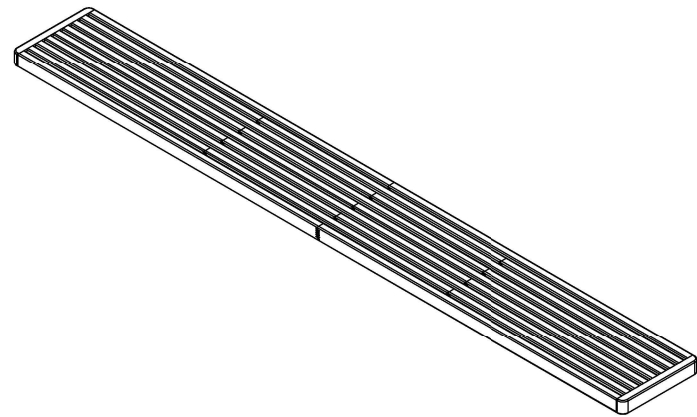

Warranty
www.gloster.com

GRID TEAK PLATFORM 206 CM X 26 CM

ASSEMBLY GUIDE

1 For 7151F / 7152F

DISTRIBUTED IN THE USA BY:

Gloster Furniture
1075 Fulp Industrial Road
PO Box 738
South Boston
VA 24592
USA

DISTRIBUTED IN EUROPE AND ROW BY: