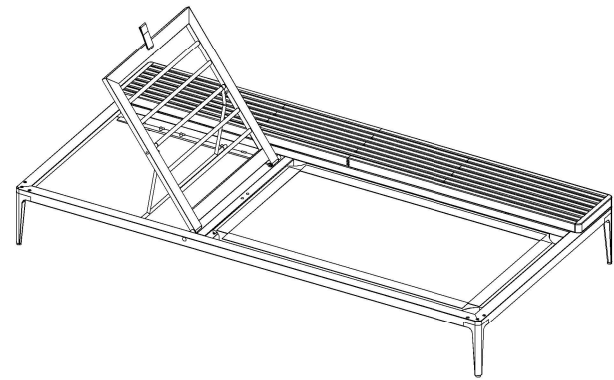

GRID LEFT / RIGHT CHAISE UNIT TEAK

ASSEMBLY GUIDE

GLOSTER

DISTRIBUTED IN THE USA BY:

Gloster Furniture
1075 Fulp Industrial Road
PO Box 738
South Boston
VA 24592
USA

DISTRIBUTED IN EUROPE AND ROW BY:

Gloster Furniture GmbH
Zeppelinsrasse 22
21337 Luneburg
Germany
Tel. +49 (0)4131 287530

Warranty
www.gloster.com

GRID TEAK PLATFORM 206 CM X 26 CM

ASSEMBLY GUIDE

1 For 7151F / 7152F

DISTRIBUTED IN THE USA BY:

Gloster Furniture
1075 Fulp Industrial Road
PO Box 738
South Boston
VA 24592
USA

DISTRIBUTED IN EUROPE AND ROW BY: