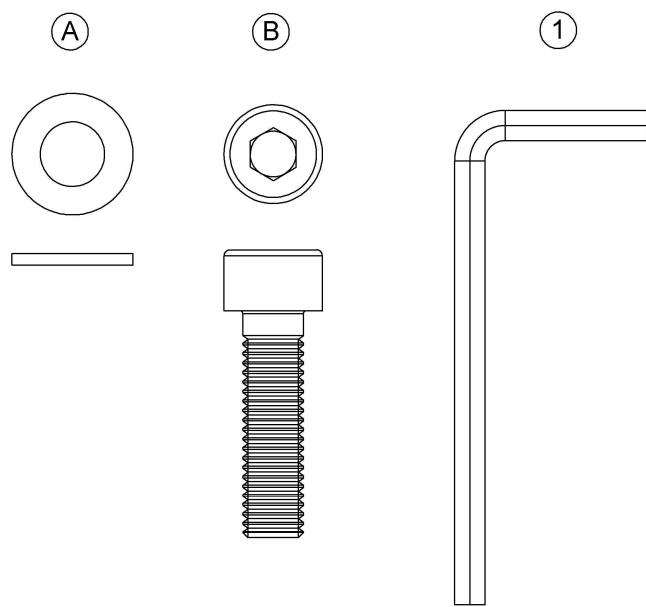

Warranty
www.gloster.com

GRID TEAK PLATFORM 206 CM X 26 CM

ASSEMBLY GUIDE

1 For 7151F / 7152F

DISTRIBUTED IN THE USA BY:

Gloster Furniture
1075 Fulp Industrial Road
PO Box 738
South Boston
VA 24592
USA

DISTRIBUTED IN EUROPE AND ROW BY: