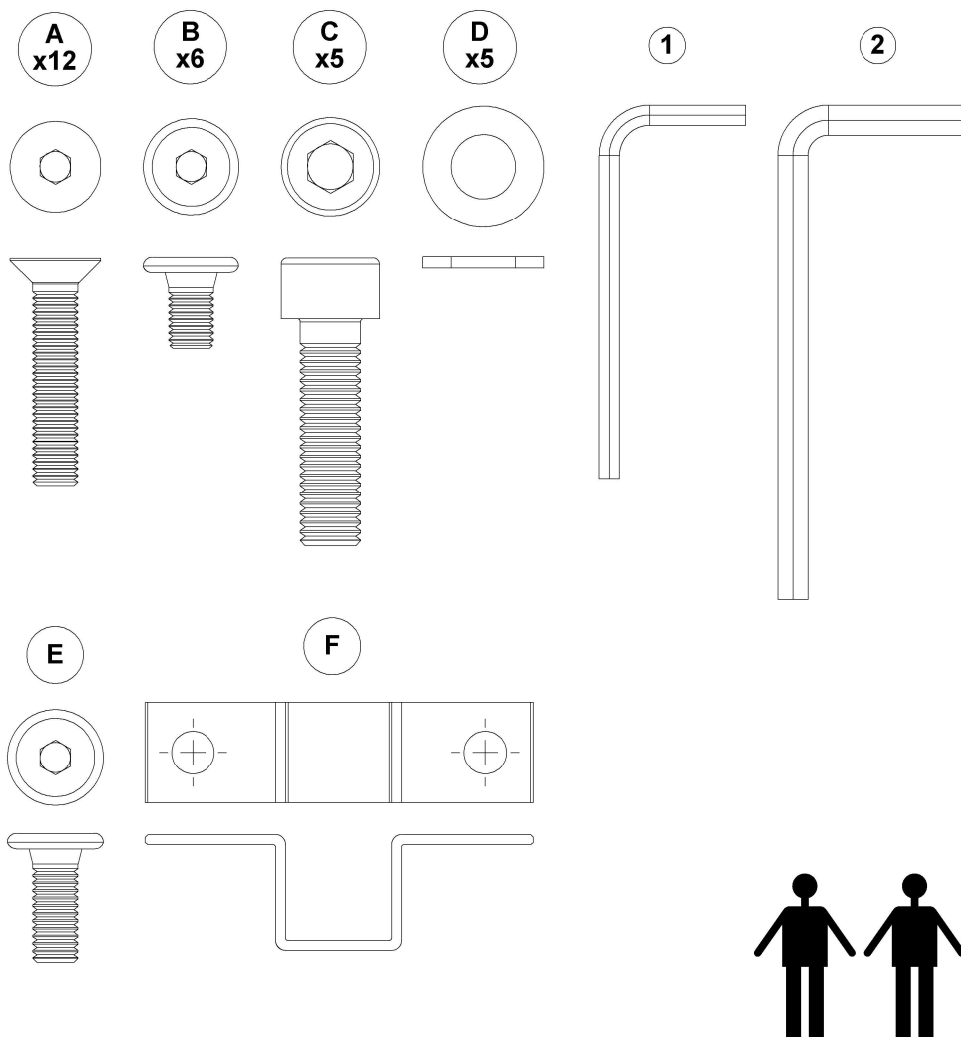

GRID LEFT / RIGHT CHAISE UNIT TEAK

ASSEMBLY GUIDE

GLOSTER

DISTRIBUTED IN THE USA BY:

Gloster Furniture
1075 Fulp Industrial Road
PO Box 738
South Boston
VA 24592
USA

DISTRIBUTED IN EUROPE AND ROW BY:

Gloster Furniture GmbH
Zeppelinsrasse 22
21337 Luneburg
Germany
Tel. +49 (0)4131 287530

Warranty
www.gloster.com

GRID TEAK PLATFORM 206 CM X 26 CM

ASSEMBLY GUIDE

1 For 7151F / 7152F

DISTRIBUTED IN THE USA BY:

Gloster Furniture
1075 Fulp Industrial Road
PO Box 738
South Boston
VA 24592
USA

DISTRIBUTED IN EUROPE AND ROW BY: