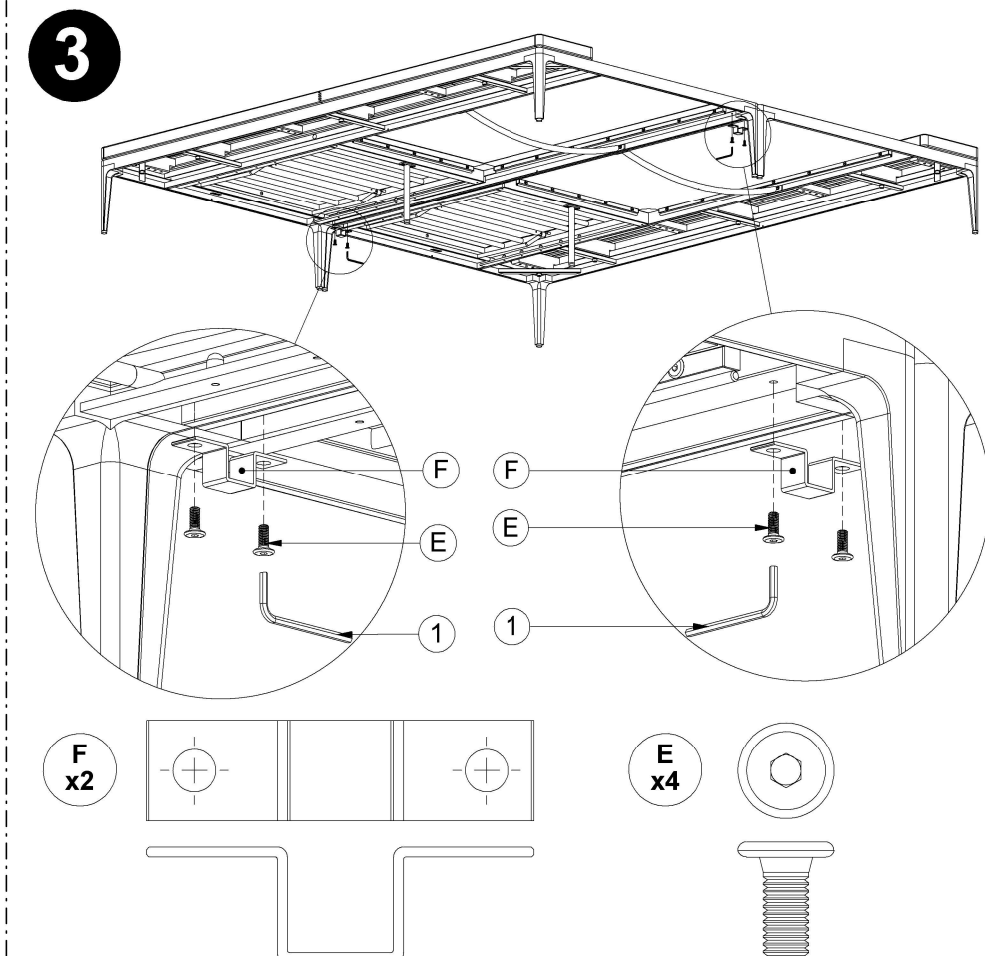

Warranty
www.gloster.com

GRID TEAK PLATFORM 206 CM X 26 CM

ASSEMBLY GUIDE

1 For 7151F / 7152F

DISTRIBUTED IN THE USA BY:

Gloster Furniture
1075 Fulp Industrial Road
PO Box 738
South Boston
VA 24592
USA

DISTRIBUTED IN EUROPE AND ROW BY: