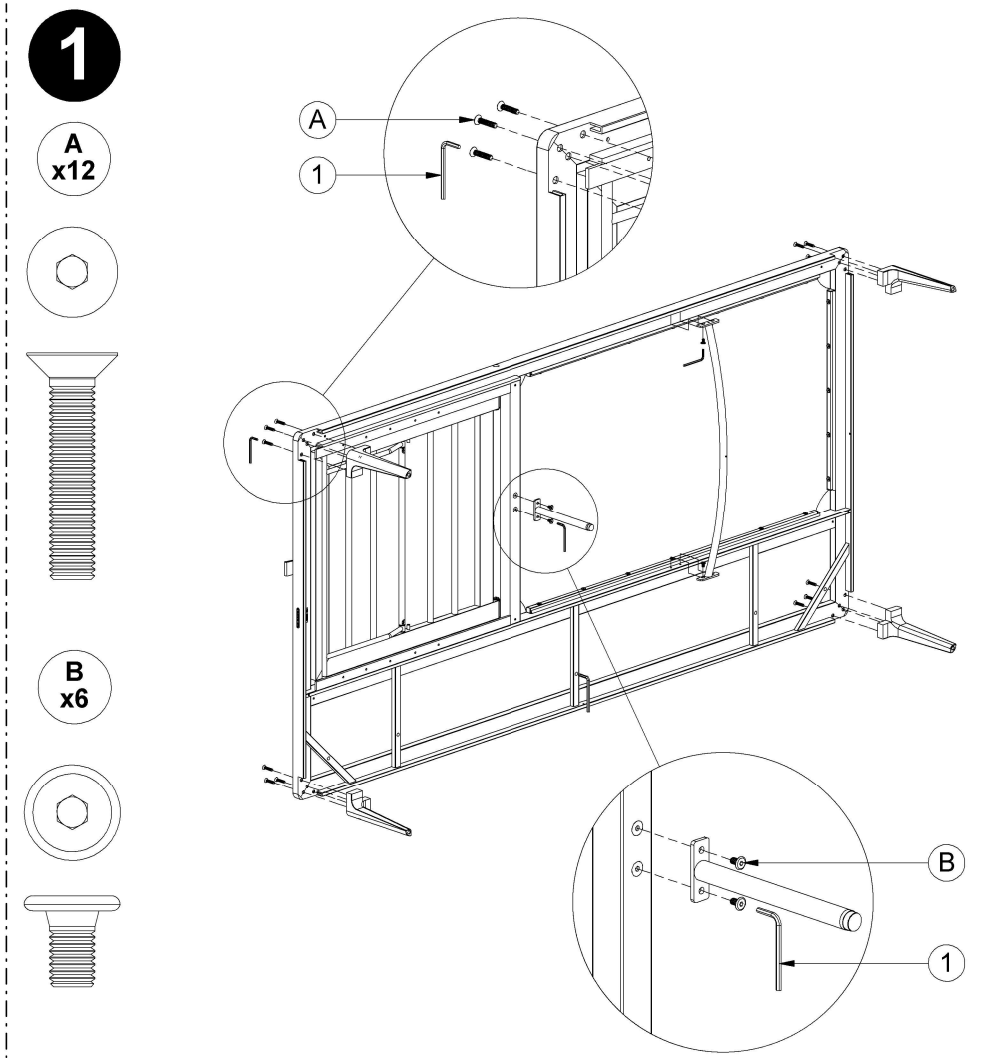

GRID LEFT / RIGHT CHAISE UNIT TEAK

ASSEMBLY GUIDE

GLOSTER

DISTRIBUTED IN THE USA BY:

Gloster Furniture
1075 Fulp Industrial Road
PO Box 738
South Boston
VA 24592
USA

DISTRIBUTED IN EUROPE AND ROW BY:

Gloster Furniture GmbH
Zeppelinsrasse 22
21337 Luneburg
Germany
Tel. +49 (0)4131 287530

Warranty
www.gloster.com

GRID TEAK PLATFORM 206 CM X 26 CM

ASSEMBLY GUIDE

1 For 7151F / 7152F

DISTRIBUTED IN THE USA BY:

Gloster Furniture
1075 Fulp Industrial Road
PO Box 738
South Boston
VA 24592
USA

DISTRIBUTED IN EUROPE AND ROW BY: