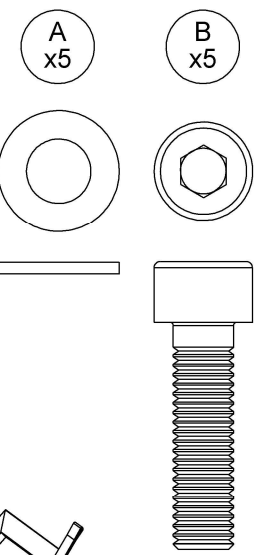

Warranty
www.gloster.com

GRID TEAK PLATFORM 206 CM X 26 CM

ASSEMBLY GUIDE

1 For 7151F / 7152F

DISTRIBUTED IN THE USA BY:

Gloster Furniture
1075 Fulp Industrial Road
PO Box 738
South Boston
VA 24592
USA

DISTRIBUTED IN EUROPE AND ROW BY: