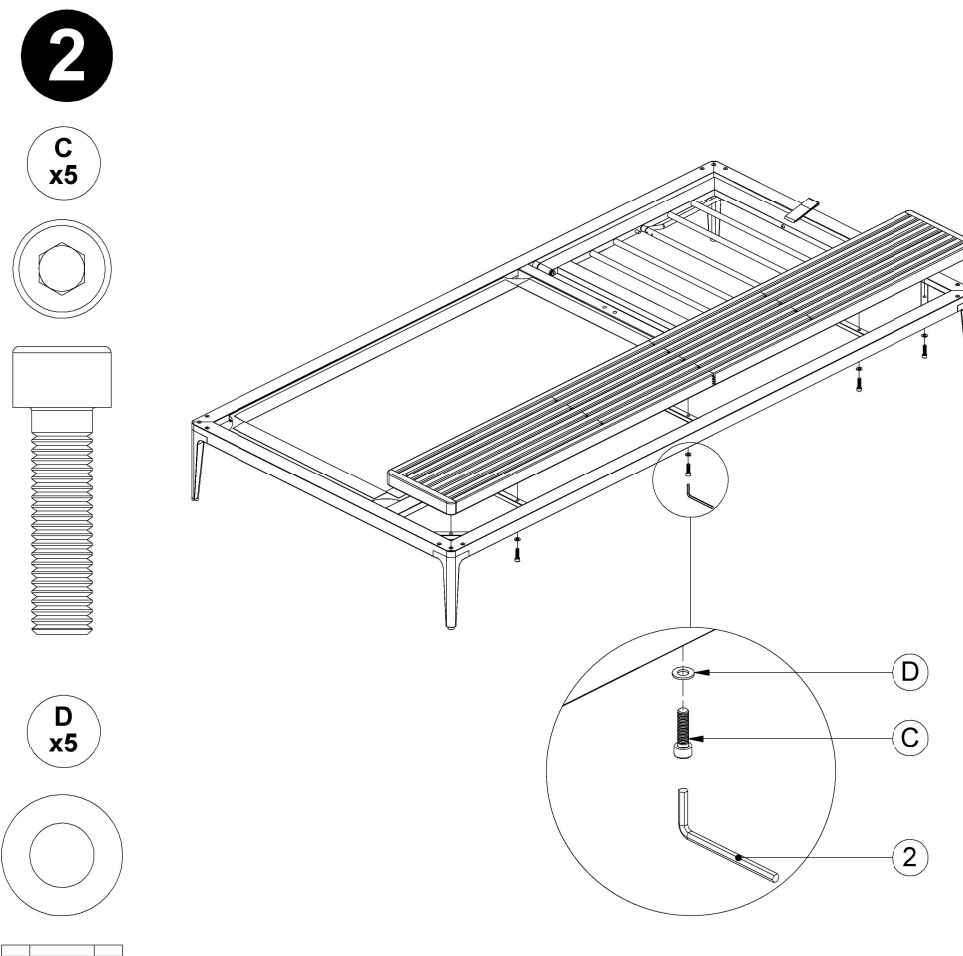

GRID LEFT / RIGHT CHAISE UNIT TEAK

ASSEMBLY GUIDE

GLOSTER

DISTRIBUTED IN THE USA BY:

Gloster Furniture
1075 Fulp Industrial Road
PO Box 738
South Boston
VA 24592
USA

DISTRIBUTED IN EUROPE AND ROW BY:

Gloster Furniture GmbH
Zeppelinsrasse 22
21337 Luneburg
Germany
Tel. +49 (0)4131 287530

Warranty
www.gloster.com

GRID TEAK PLATFORM 206 CM X 26 CM

ASSEMBLY GUIDE

1 For 7151F / 7152F

DISTRIBUTED IN THE USA BY:

Gloster Furniture
1075 Fulp Industrial Road
PO Box 738
South Boston
VA 24592
USA

DISTRIBUTED IN EUROPE AND ROW BY: