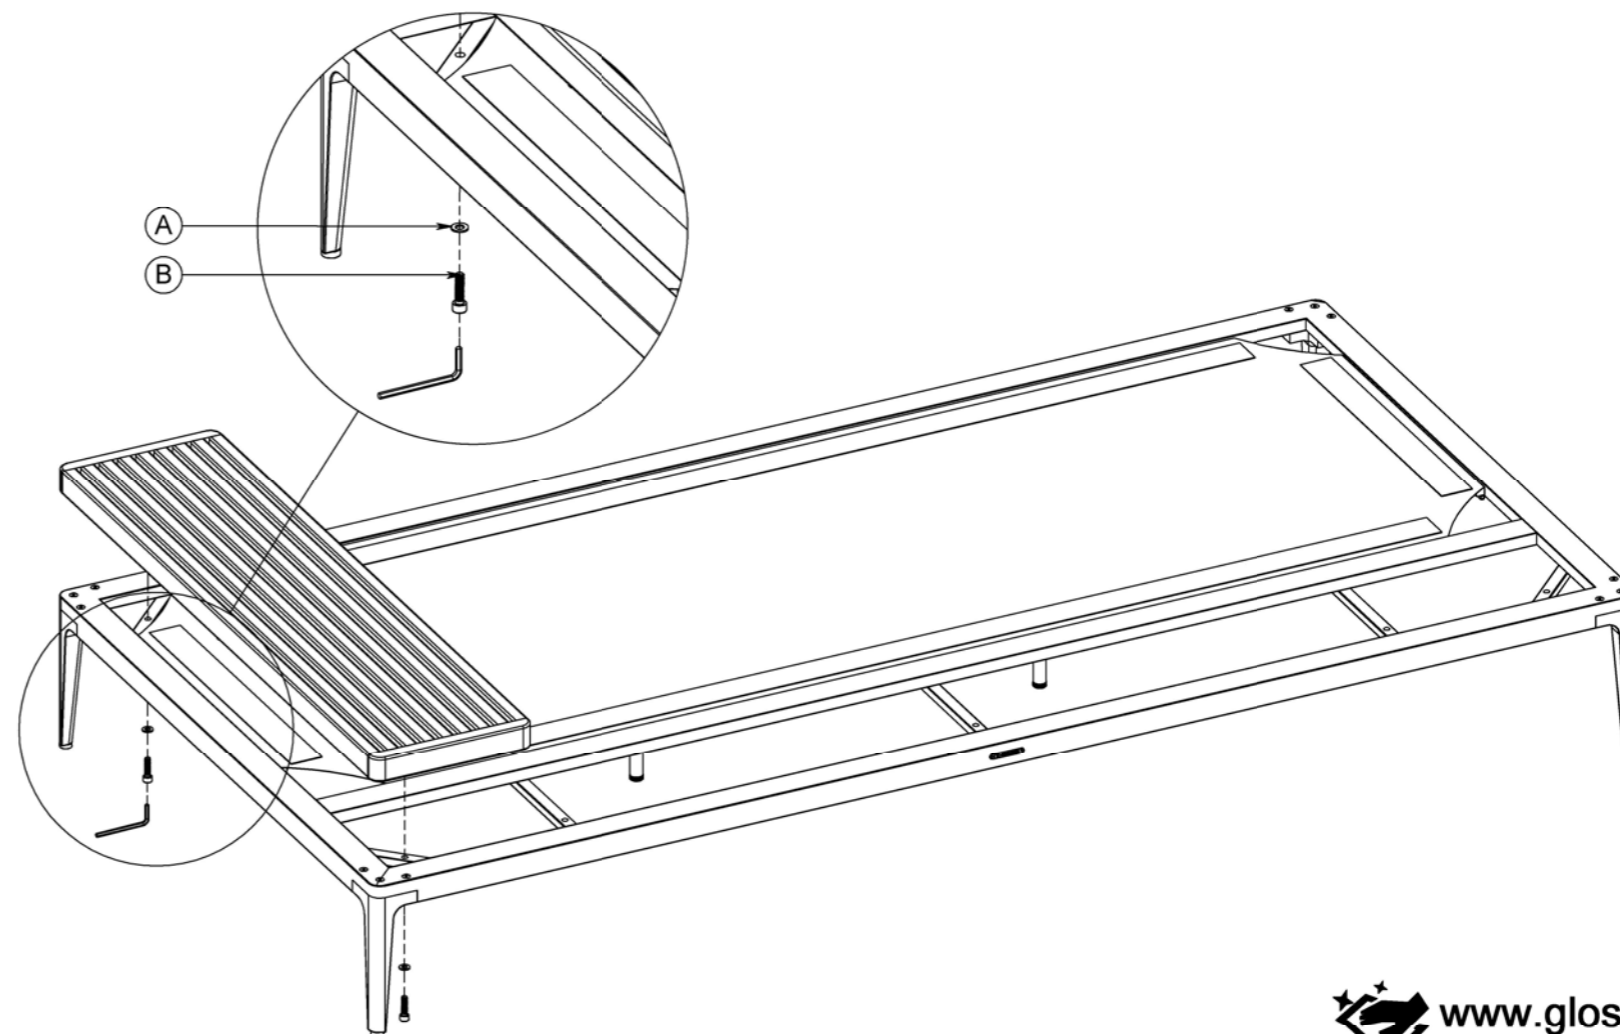

GENERAL SAFETY GUIDELINES

Read this guide carefully before using the product.
Keep this guide for future reference, do not throw away.
Only use the product in accordance with these instructions. Failure to follow the instructions contained within the user guide can result in damage to the product, and the warranty will become void.
Any responsibility is disclaimed due incorrect use of the product.

Warranty
www.gloster.com

1

A
X2

B
X2