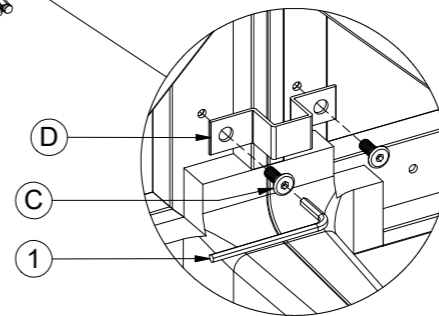

2

LINKAGE

C
x4

D
x2