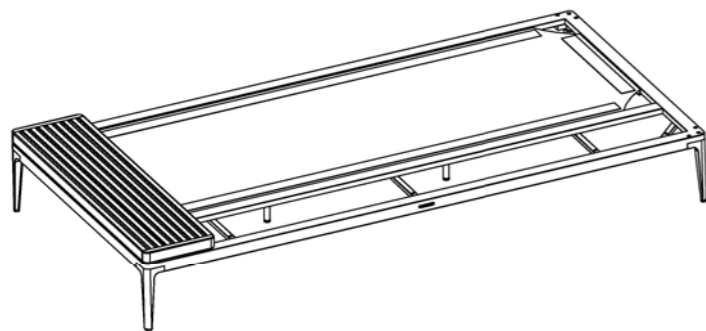

103 CM X 26 CM

TEAK PLATFORM

ASSEMBLY GUIDE

A
X2

B
X2

DISTRIBUTED IN THE USA BY:

Gloster Furniture
1075 Fulp Industrial Road
PO Box 738
South Boston
VA 24592
USA

DISTRIBUTED IN EUROPE AND ROW BY: