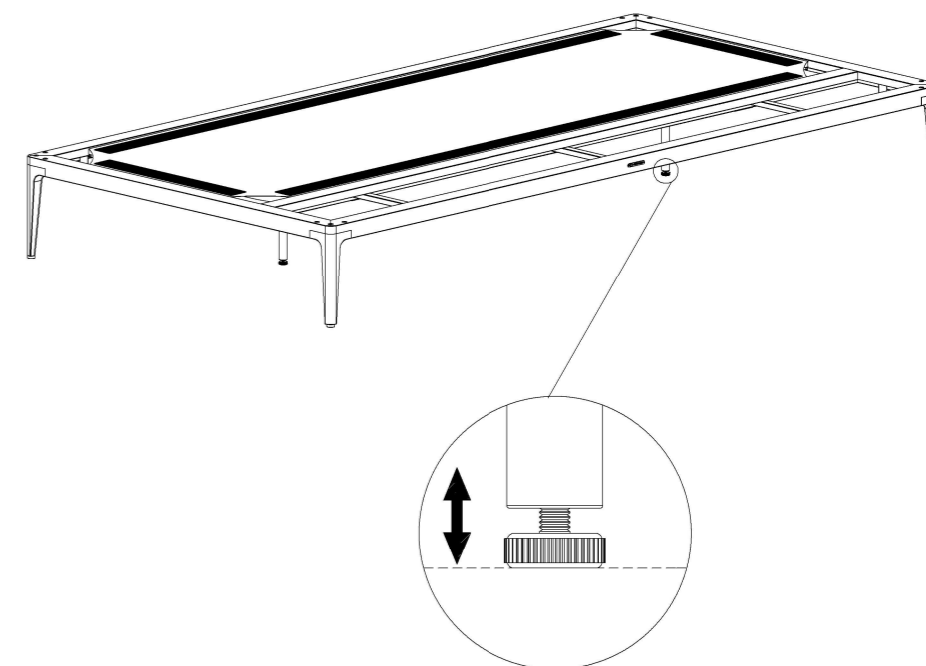

GRID BASE FRAME 206 CM X 103 CM

ASSEMBLY GUIDE

1

DISTRIBUTED IN THE USA BY:

Gloster Furniture
1075 Fulp Industrial Road
PO Box 738
South Boston
VA 24592
USA

DISTRIBUTED IN EUROPE AND ROW BY:

Gloster Furniture GmbH
Zeppelinsrasse 22
21337 Lüneburg
Germany
Tel. +49 (0)4131 287530

GENERAL SAFETY GUIDELINES

Read this guide carefully before using the product.
Keep this guide for future reference, do not throw away.
Only use the product in accordance with these instructions. Failure to follow the instructions contained
Within the user guide can result in damage to the product, and the warranty will become void.
Any responsibility is disclaimed due incorrect use of the product.

Warranty
www.gloster.com

2

3