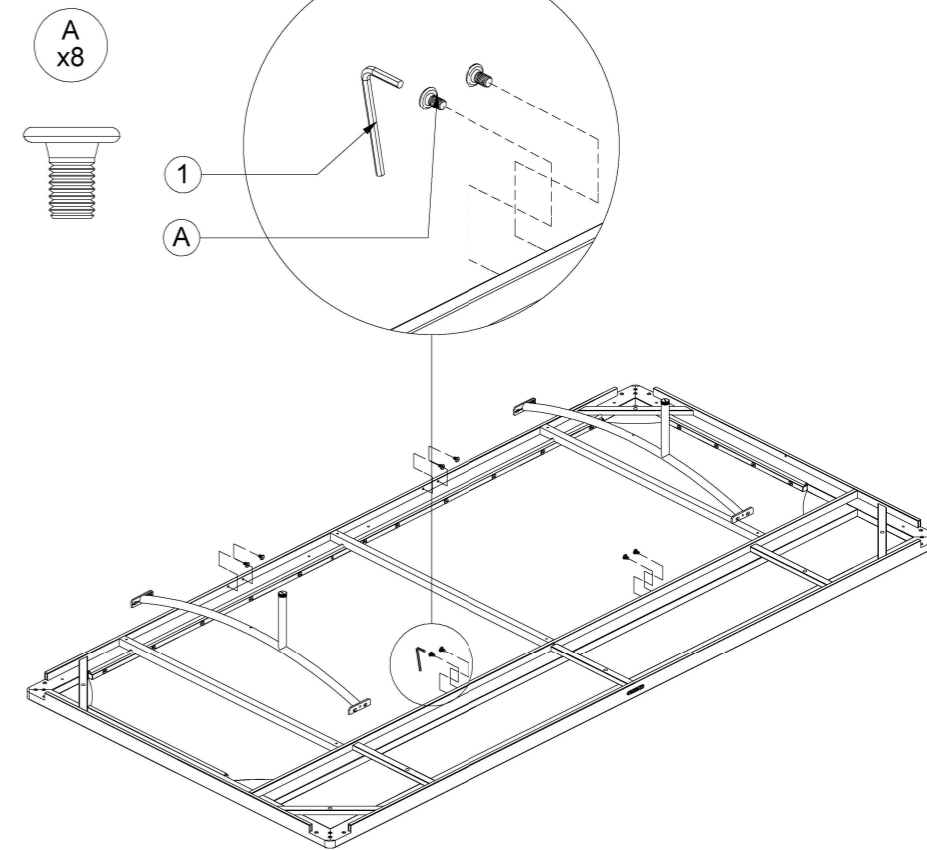

GRID BASE FRAME 206 CM X 103 CM

ASSEMBLY GUIDE

1

DISTRIBUTED IN THE USA BY:

Gloster Furniture
1075 Fulp Industrial Road
PO Box 738
South Boston
VA 24592
USA

DISTRIBUTED IN EUROPE AND ROW BY:

Gloster Furniture GmbH
Zeppelinsrasse 22
21337 Lüneburg
Germany
Tel. +49 (0)4131 287530