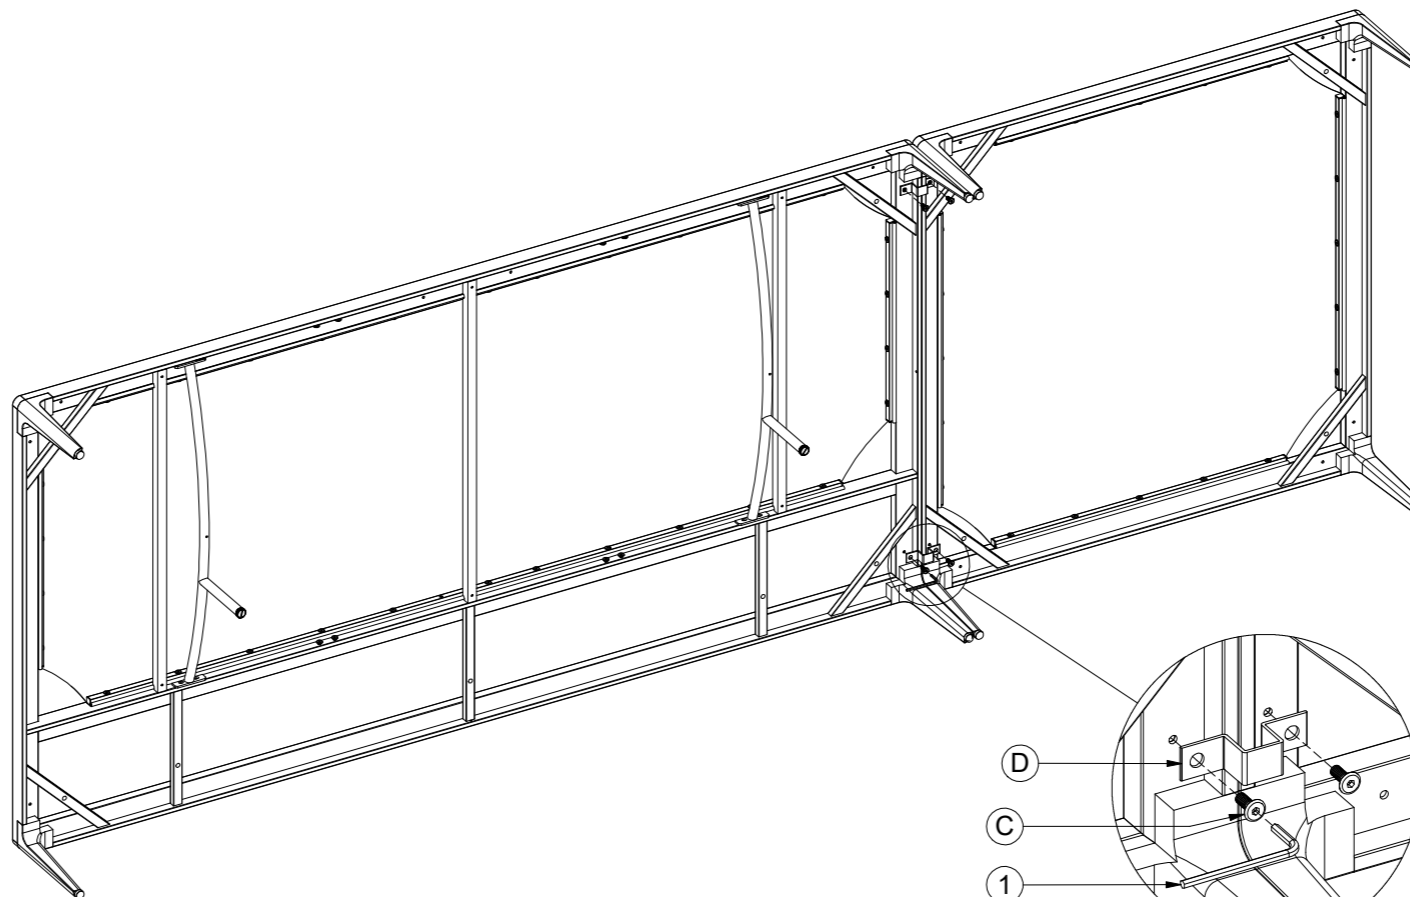

2

LINKAGE

C
x4

D
x2