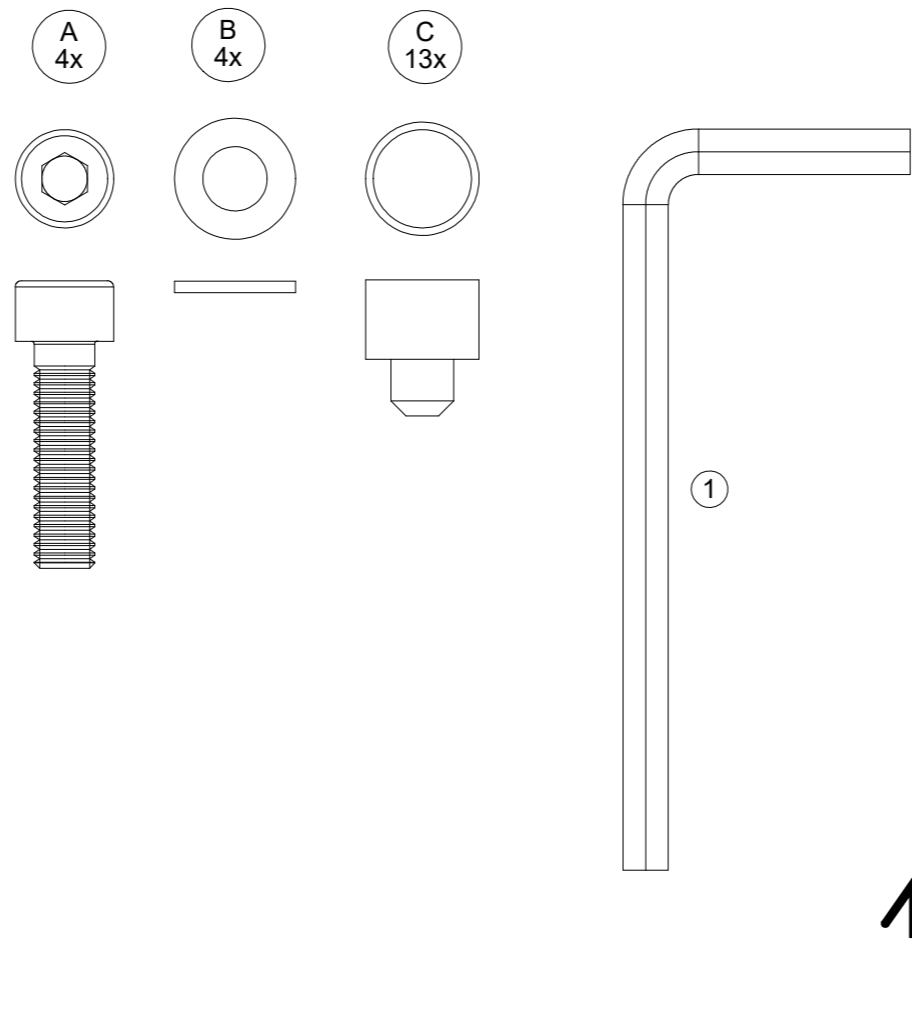

# GRID SQUARE COFFEE TABLE CERAMIC TOP

ASSEMBLY GUIDE