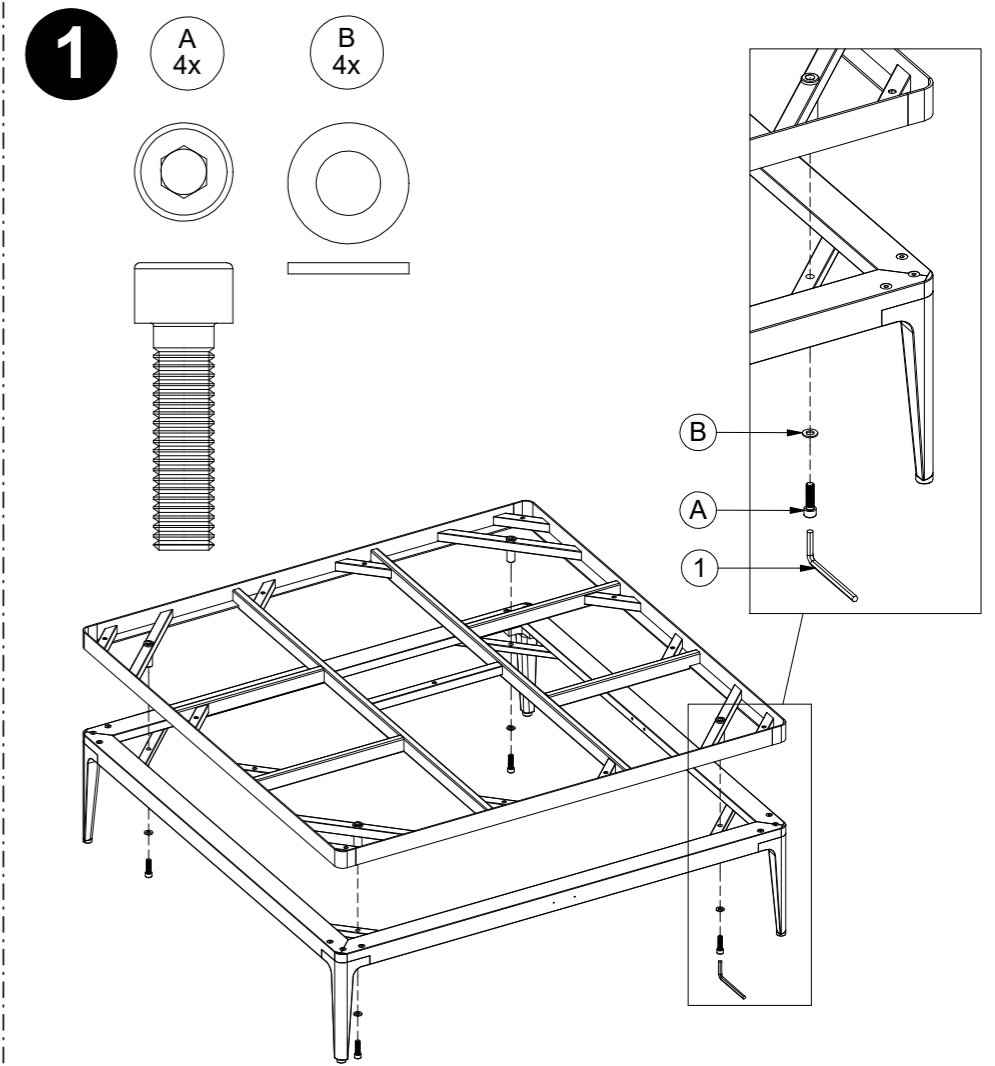

# GRID SQUARE COFFEE TABLE CERAMIC TOP

ASSEMBLY GUIDE