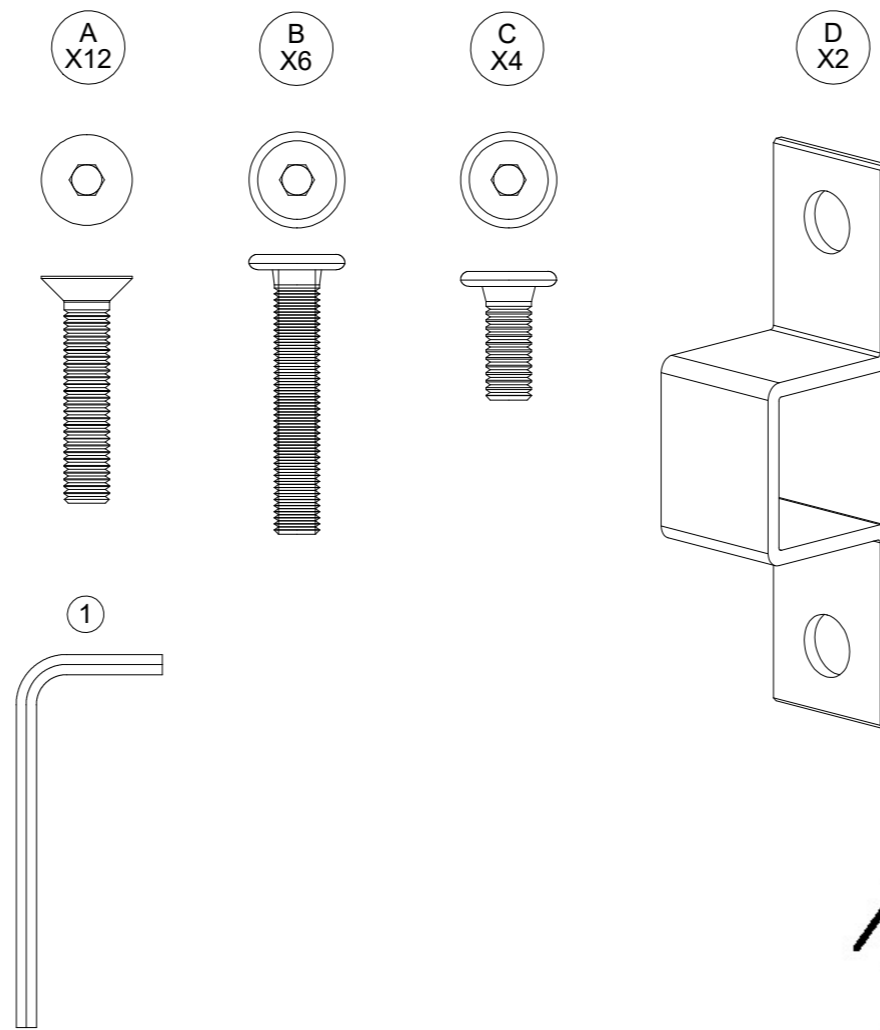

GRID SMALL COFFEE TABLE

ASSEMBLY GUIDE

DISTRIBUTED IN THE USA BY:

Gloster Furniture
1075 Fulp Industrial Road
PO Box 738
South Boston
VA 24592
USA

DISTRIBUTED IN EUROPE AND ROW BY:

Gloster Furniture GmbH
Zeppelinrasse 22
21337 Luneburg
Germany
Tel. +49 (0)4131 287530

Warranty
www.gloster.com

21/07/22

4

LINKAGE

C
X4

D
X2