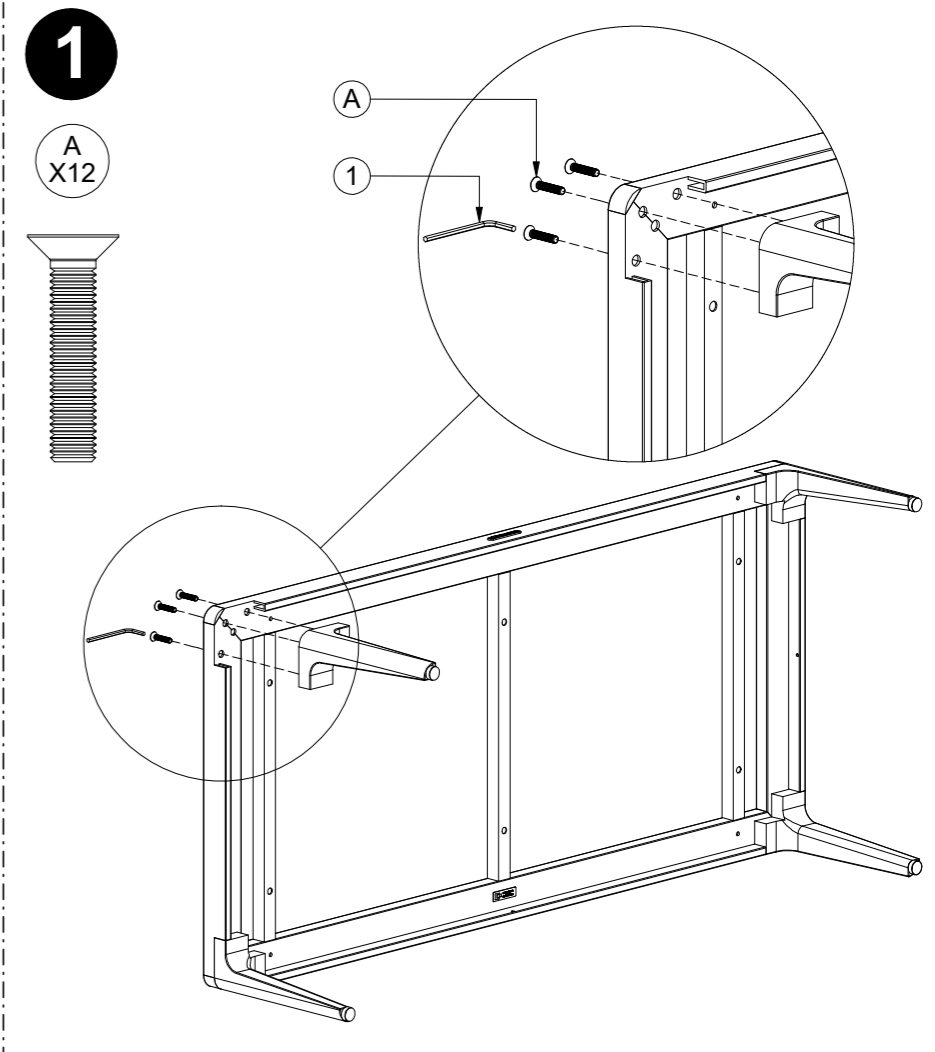

GRID SMALL COFFEE TABLE

ASSEMBLY GUIDE

DISTRIBUTED IN THE USA BY:

Gloster Furniture
1075 Fulp Industrial Road
PO Box 738
South Boston
VA 24592
USA

DISTRIBUTED IN EUROPE AND ROW BY:

Gloster Furniture GmbH
Zeppelinrasse 22
21337 Luneburg
Germany
Tel. +49 (0)4131 287530