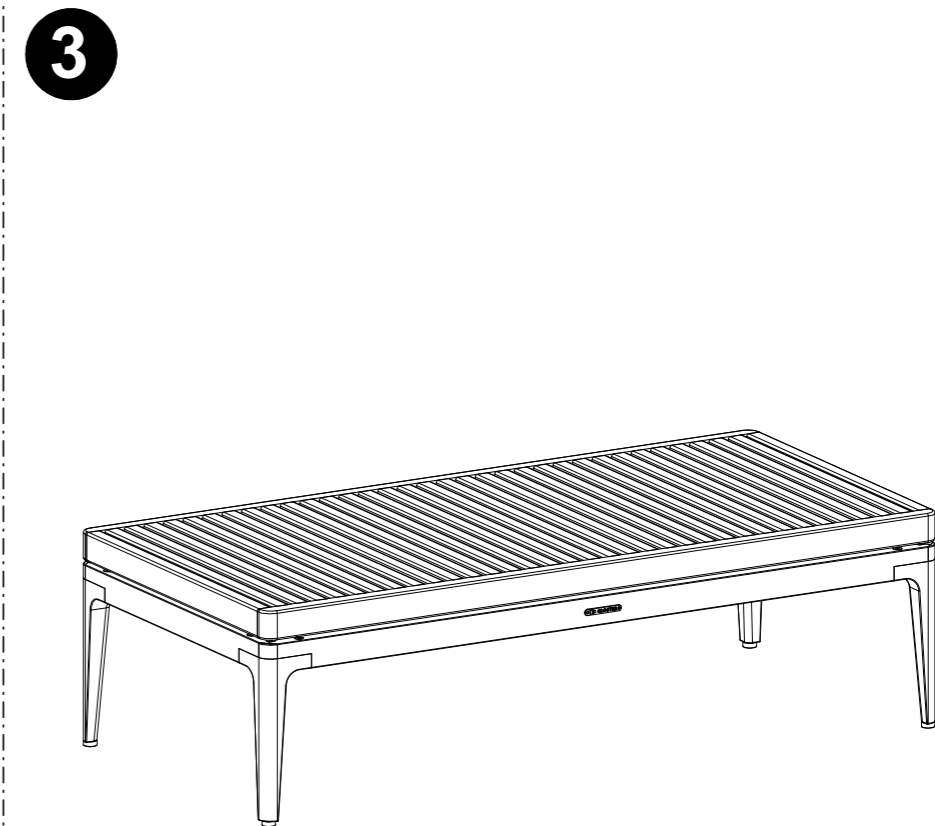

GENERAL SAFETY GUIDELINES

Read this guide carefully before using the product.
Keep this guide for future reference, do not throw away.
Only use the product in accordance with these instructions. Failure to follow the instructions contained
Within the user guide can result in damage to the product, and the warranty will become void.
Any responsibility is disclaimed due incorrect use of the product.
This product is suitable for use in both residential and contract environments.

Warranty
www.gloster.com

21/07/22