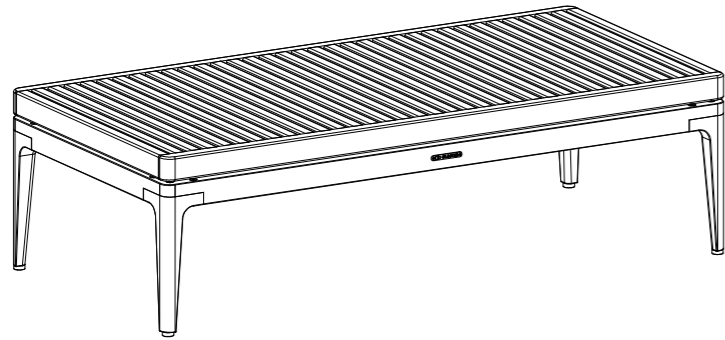

GRID SMALL COFFEE TABLE

ASSEMBLY GUIDE

DISTRIBUTED IN THE USA BY:

Gloster Furniture
1075 Fulp Industrial Road
PO Box 738
South Boston
VA 24592
USA

DISTRIBUTED IN EUROPE AND ROW BY:

Gloster Furniture GmbH
Zeppelinrasse 22
21337 Luneburg
Germany
Tel. +49 (0)4131 287530