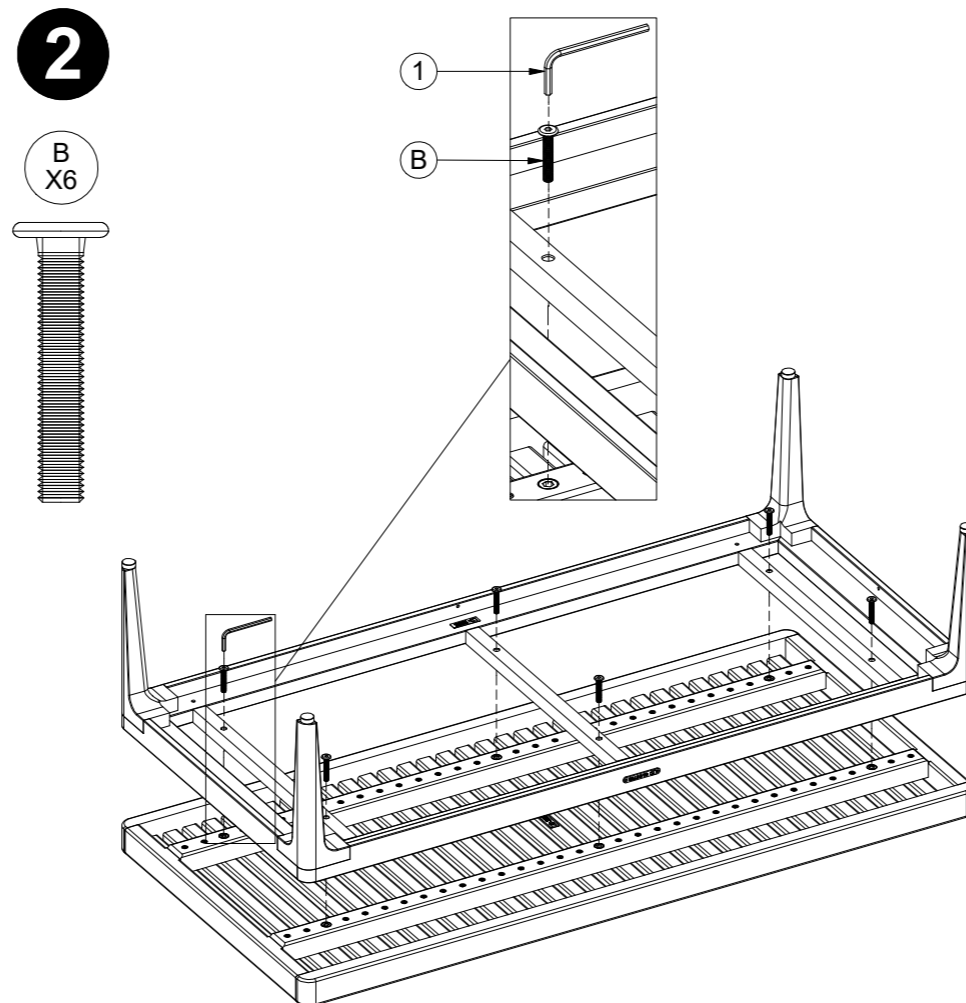

GENERAL SAFETY GUIDELINES

Read this guide carefully before using the product.
Keep this guide for future reference, do not throw away.
Only use the product in accordance with these instructions. Failure to follow the instructions contained
Within the user guide can result in damage to the product, and the warranty will become void.
Any responsibility is disclaimed due incorrect use of the product.
This product is suitable for use in both residential and contract environments.

Warranty
www.gloster.com

21/07/22