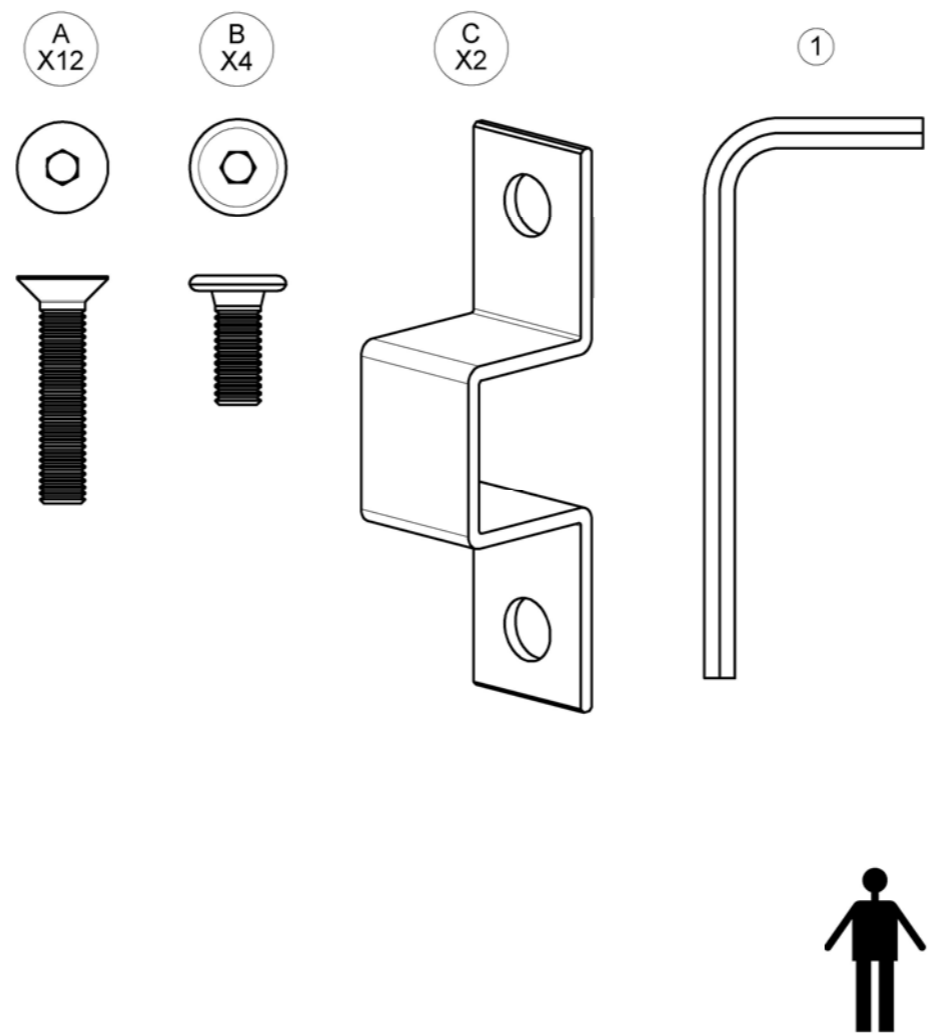

GRID BASE FRAME 103 CM X 103 CM
 GRID MODULAR SEAT FRAME 122 CM X 103 CM
 GRID SMALL CORNER UNIT
 ASSEMBLY GUIDE

DISTRIBUTED IN THE USA BY:

Gloster Furniture
 1075 Fulp Industrial Road
 PO Box 738
 South Boston
 VA 24592
 USA