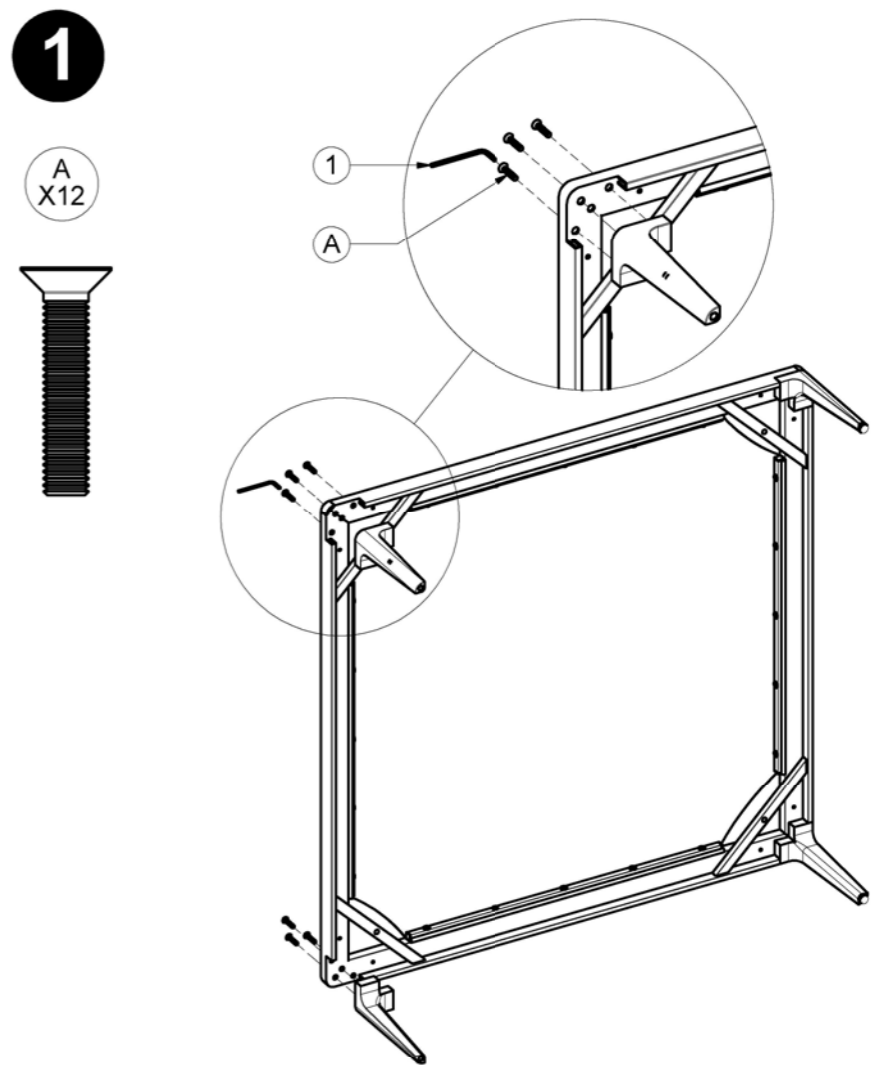

GRID BASE FRAME 103 CM X 103 CM
 GRID MODULAR SEAT FRAME 122 CM X 103 CM
 GRID SMALL CORNER UNIT
 ASSEMBLY GUIDE

DISTRIBUTED IN THE USA BY:

Gloster Furniture
 1075 Fulp Industrial Road
 PO Box 738
 South Boston
 VA 24592
 USA