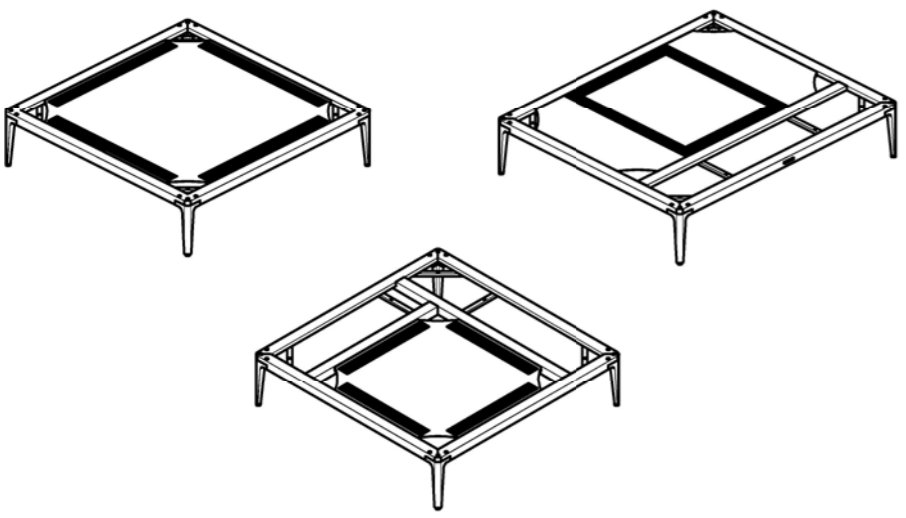

GRID BASE FRAME 103 CM X 103 CM
 GRID MODULAR SEAT FRAME 122 CM X 103 CM
 GRID SMALL CORNER UNIT
 ASSEMBLY GUIDE

DISTRIBUTED IN THE USA BY:

Gloster Furniture
 1075 Fulp Industrial Road
 PO Box 738
 South Boston
 VA 24592
 USA