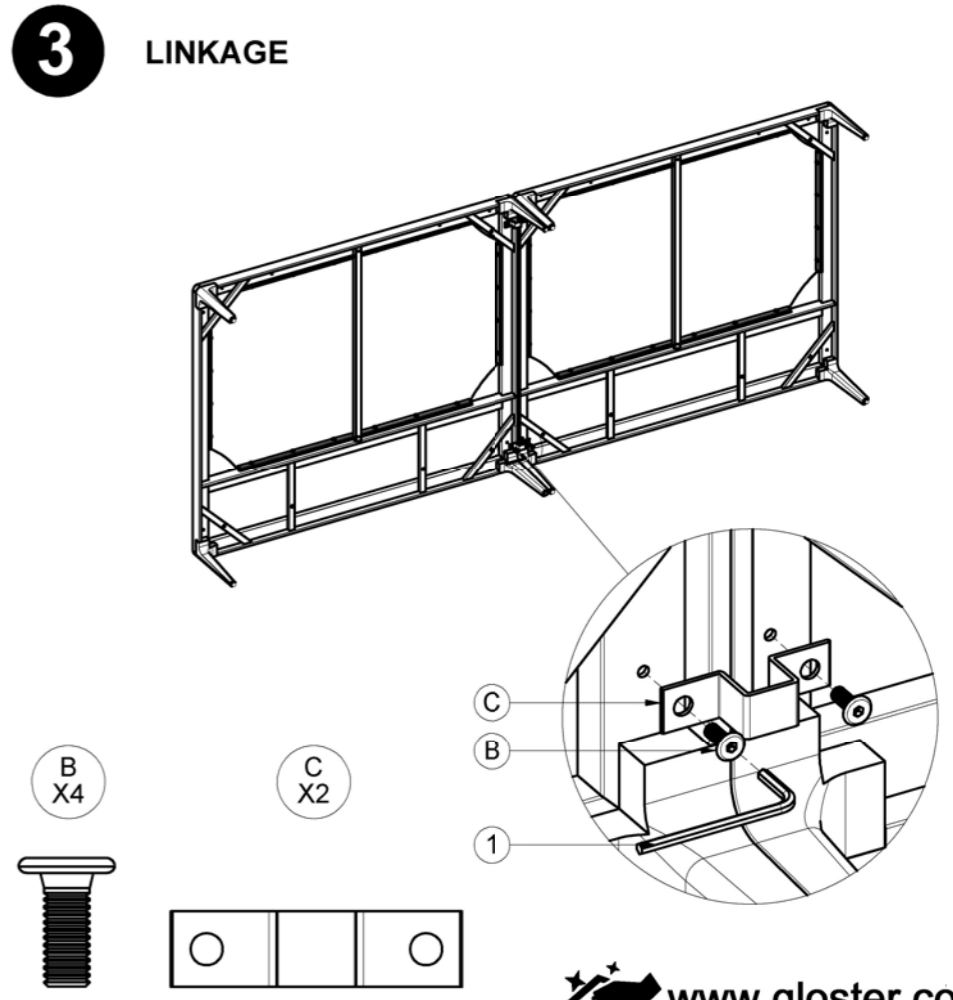

GENERAL SAFETY GUIDELINES

Read this guide carefully before using the product.
Keep this guide for future reference, do not throw away.
Only use the product in accordance with these instructions. Failure to follow the instructions contained
Within the user guide can result in damage to the product, and the warranty will become void.
Any responsibility is disclaimed due incorrect use of the product.
This product is suitable for use in both residential and contract environments.

Warranty
www.gloster.com