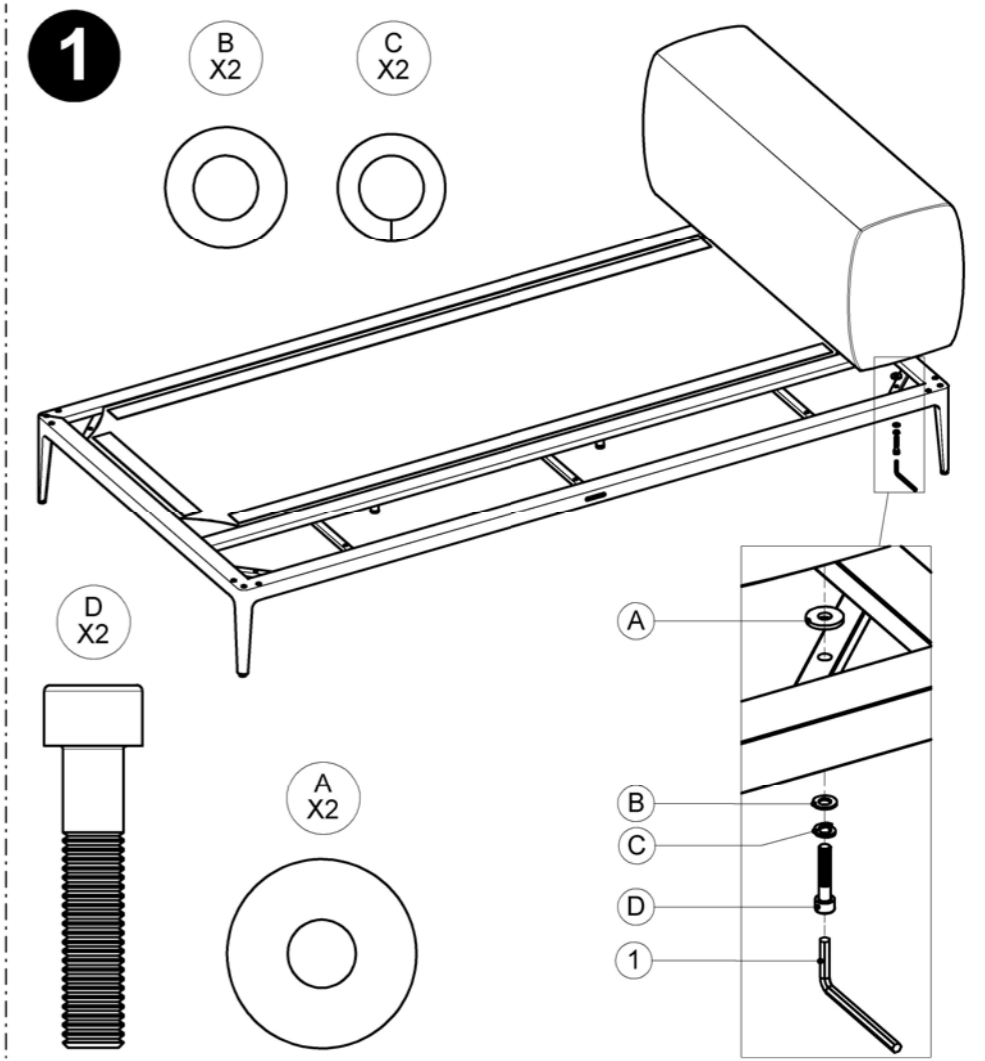

GRID BACK CUSHION & ARM CUSHION

ASSEMBLY GUIDE

GLOSTER

DISTRIBUTED IN THE USA BY:

Gloster Furniture
1075 Fulp Industrial Road
PO Box 738
South Boston
VA 24592
USA

DISTRIBUTED IN EUROPE AND ROW BY:

Gloster Furniture GmbH
Zeppelinsrasse 22
21337 Lüneburg
Germany
Tel. +49 (0)4131 287530

GENERAL SAFETY GUIDELINES

Read this guide carefully before using the product.
Keep this guide for future reference, do not throw away.
Only use the product in accordance with these instructions. Failure to follow the instructions contained
Within the user guide can result in damage to the product, and the warranty will become void.
Any responsibility is disclaimed due incorrect use of the product.
This product is suitable for use in both residential and contract environments.

Warranty
www.gloster.com