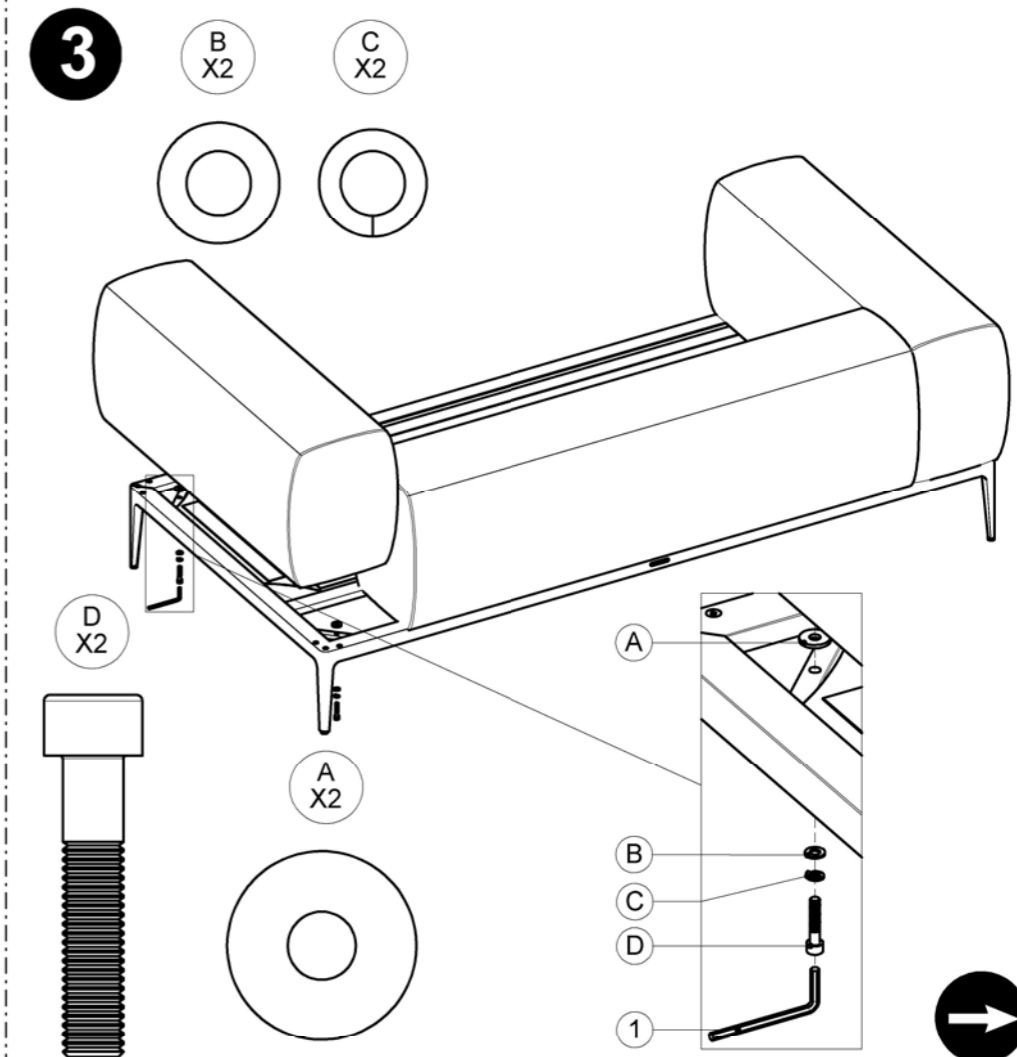

GENERAL SAFETY GUIDELINES

Read this guide carefully before using the product.
Keep this guide for future reference, do not throw away.
Only use the product in accordance with these instructions. Failure to follow the instructions contained
Within the user guide can result in damage to the product, and the warranty will become void.
Any responsibility is disclaimed due incorrect use of the product.
This product is suitable for use in both residential and contract environments.

Warranty
www.gloster.com