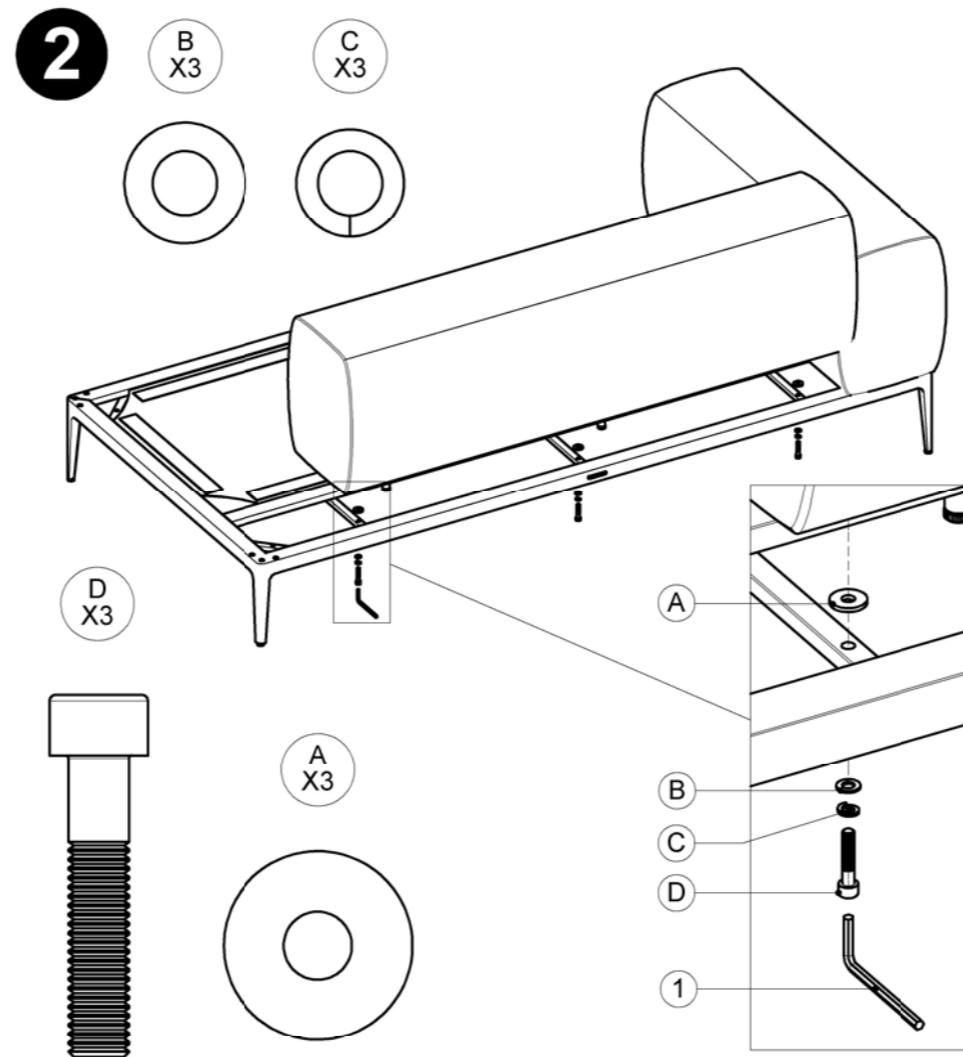

GENERAL SAFETY GUIDELINES

Read this guide carefully before using the product.
Keep this guide for future reference, do not throw away.
Only use the product in accordance with these instructions. Failure to follow the instructions contained
Within the user guide can result in damage to the product, and the warranty will become void.
Any responsibility is disclaimed due incorrect use of the product.
This product is suitable for use in both residential and contract environments.

Warranty
www.gloster.com