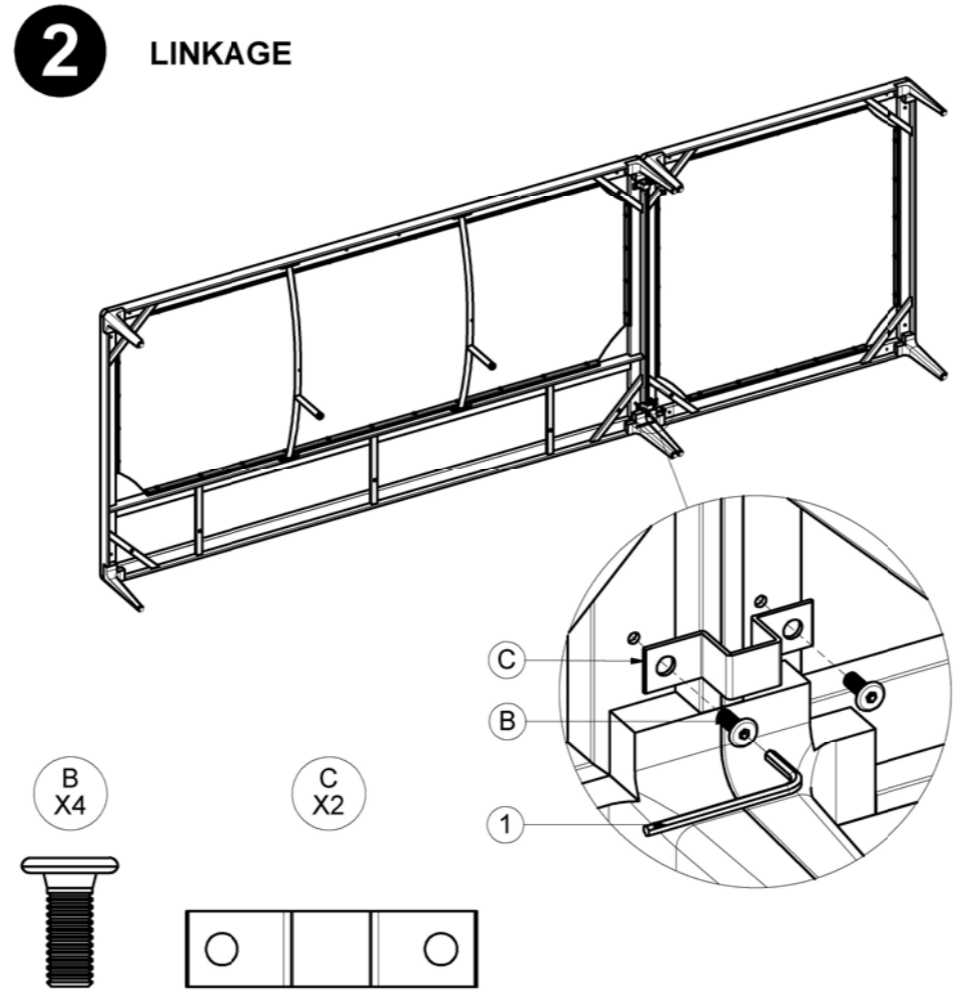

GENERAL SAFETY GUIDELINES

Read this guide carefully before using the product.
Keep this guide for future reference, do not throw away.
Only use the product in accordance with these instructions. Failure to follow the instructions contained
Within the user guide can result in damage to the product, and the warranty will become void.
Any responsibility is disclaimed due incorrect use of the product.
This product is suitable for use in both residential and contract environments.

Warranty
www.gloster.com