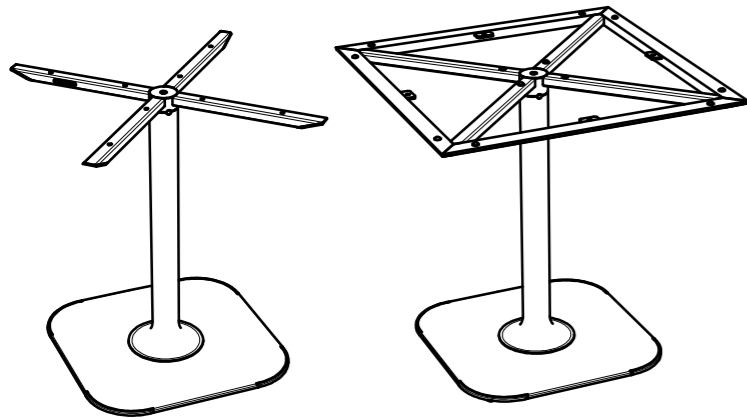

GRID

90 CM SQUARE PEDESTAL DINING TABLE BASE

ASSEMBLY GUIDE

 GLOSTER

DISTRIBUTED IN THE USA BY:

Gloster Furniture
1075 Fulp Industrial Road
PO Box 738
South Boston
VA 24592
USA

DISTRIBUTED IN EUROPE AND ROW BY:

Warranty
www.gloster.com

 www.gloster.com

GRID

90 CM SQUARE PEDESTAL DINING TABLE - CERAMIC

ASSEMBLY GUIDE

DISTRIBUTED IN THE USA BY:

Gloster Furniture
 1075 Fulp Industrial Road
 PO Box 738
 South Boston
 VA 24592
 USA