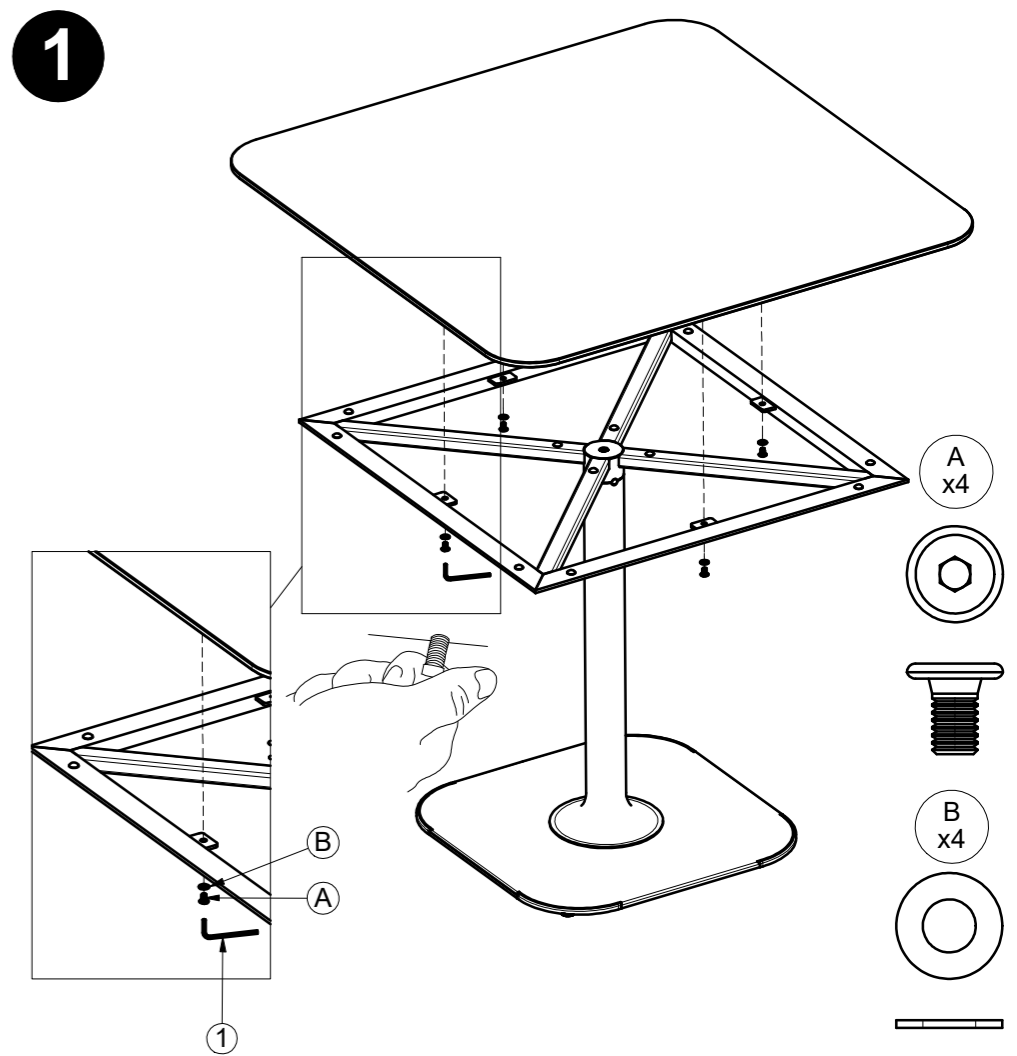

Warranty
www.gloster.com

 www.gloster.com

GRID

90 CM SQUARE PEDESTAL DINING TABLE - CERAMIC

ASSEMBLY GUIDE

DISTRIBUTED IN THE USA BY:

Gloster Furniture
 1075 Fulp Industrial Road
 PO Box 738
 South Boston
 VA 24592
 USA