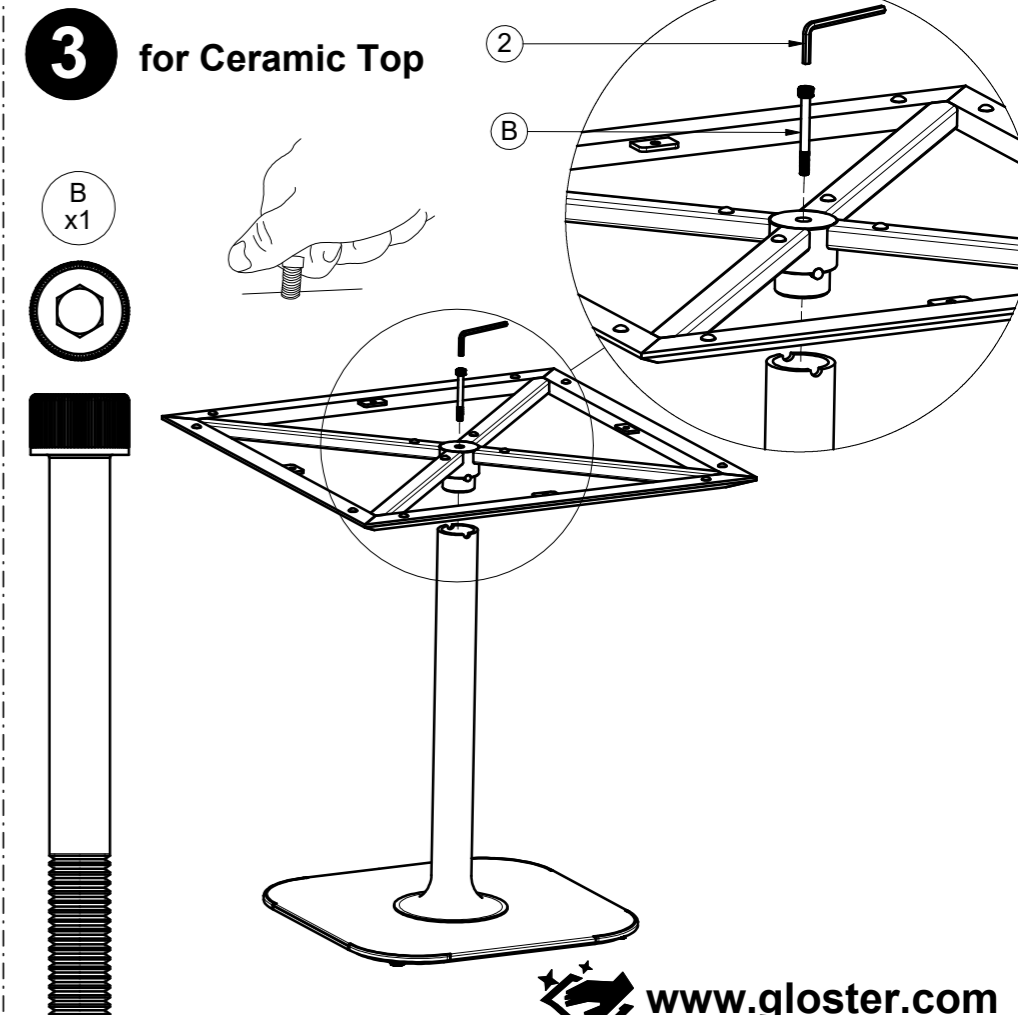

GRID

90 CM SQUARE PEDESTAL DINING TABLE BASE

ASSEMBLY GUIDE

 GLOSTER

DISTRIBUTED IN THE USA BY:

Gloster Furniture
1075 Fulp Industrial Road
PO Box 738
South Boston
VA 24592
USA

DISTRIBUTED IN EUROPE AND ROW BY:

Warranty
www.gloster.com

 www.gloster.com

GRID

90 CM SQUARE PEDESTAL DINING TABLE - CERAMIC

ASSEMBLY GUIDE

DISTRIBUTED IN THE USA BY:

Gloster Furniture
 1075 Fulp Industrial Road
 PO Box 738
 South Boston
 VA 24592
 USA