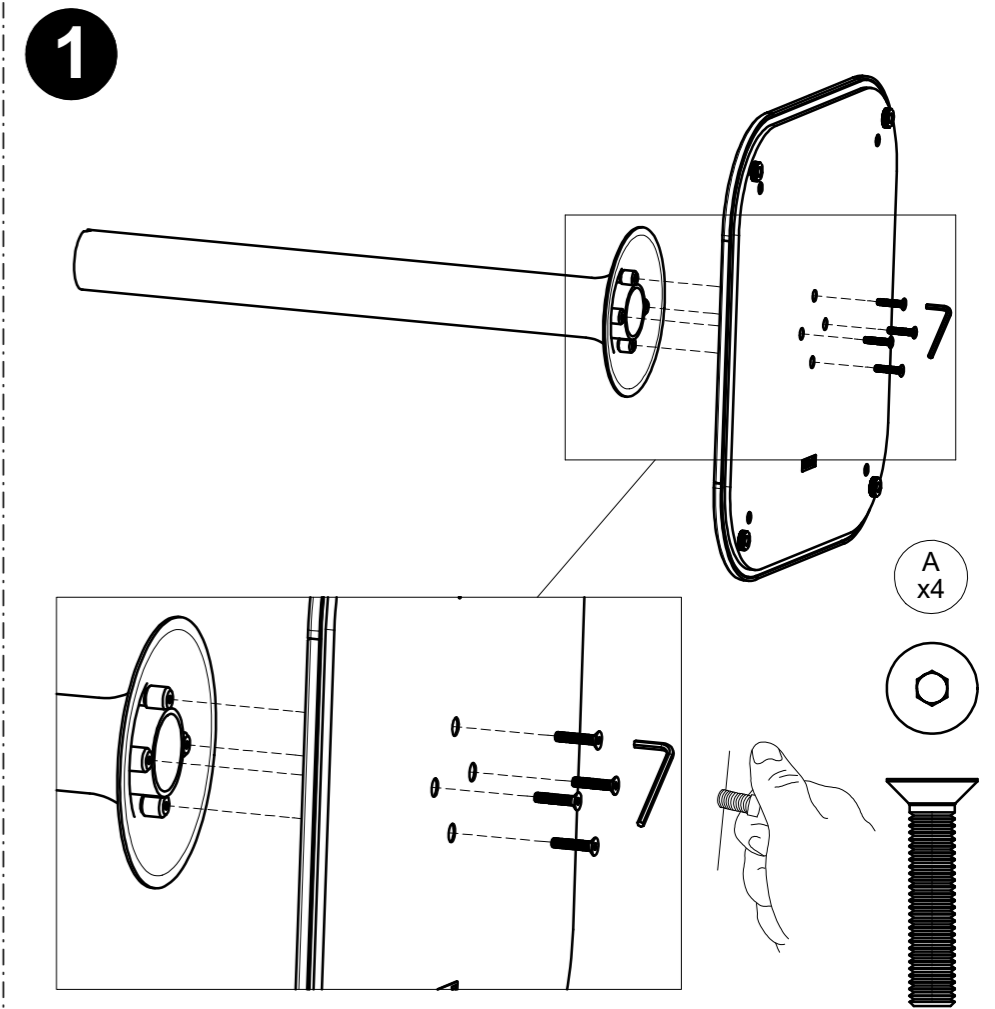

GRID

90 CM SQUARE PEDESTAL DINING TABLE BASE

ASSEMBLY GUIDE

 GLOSTER

DISTRIBUTED IN THE USA BY:

Gloster Furniture
1075 Fulp Industrial Road
PO Box 738
South Boston
VA 24592
USA

DISTRIBUTED IN EUROPE AND ROW BY:

Warranty
www.gloster.com

 www.gloster.com

GRID

90 CM SQUARE PEDESTAL DINING TABLE - CERAMIC

ASSEMBLY GUIDE

DISTRIBUTED IN THE USA BY:

Gloster Furniture
 1075 Fulp Industrial Road
 PO Box 738
 South Boston
 VA 24592
 USA