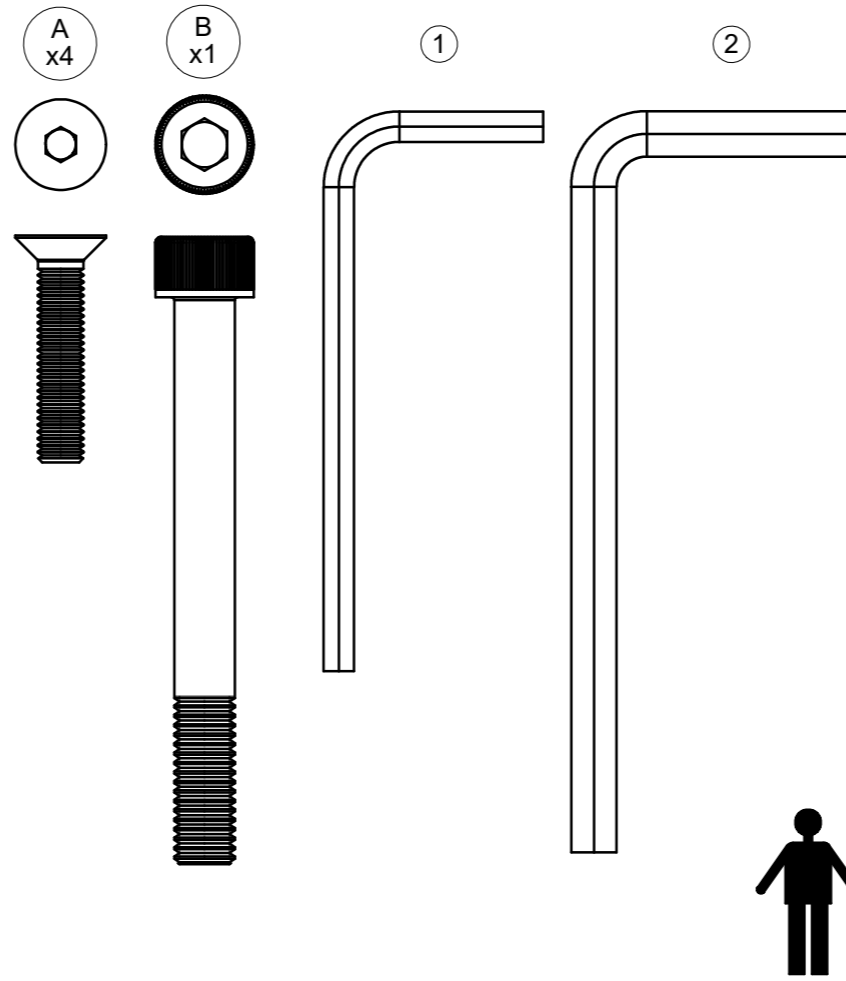

GRID

90 CM SQUARE PEDESTAL DINING TABLE BASE

ASSEMBLY GUIDE

 GLOSTER

DISTRIBUTED IN THE USA BY:

Gloster Furniture
1075 Fulp Industrial Road
PO Box 738
South Boston
VA 24592
USA

DISTRIBUTED IN EUROPE AND ROW BY:

Warranty
www.gloster.com

 www.gloster.com

GRID

90 CM SQUARE PEDESTAL DINING TABLE - CERAMIC

ASSEMBLY GUIDE

DISTRIBUTED IN THE USA BY:

Gloster Furniture
 1075 Fulp Industrial Road
 PO Box 738
 South Boston
 VA 24592
 USA