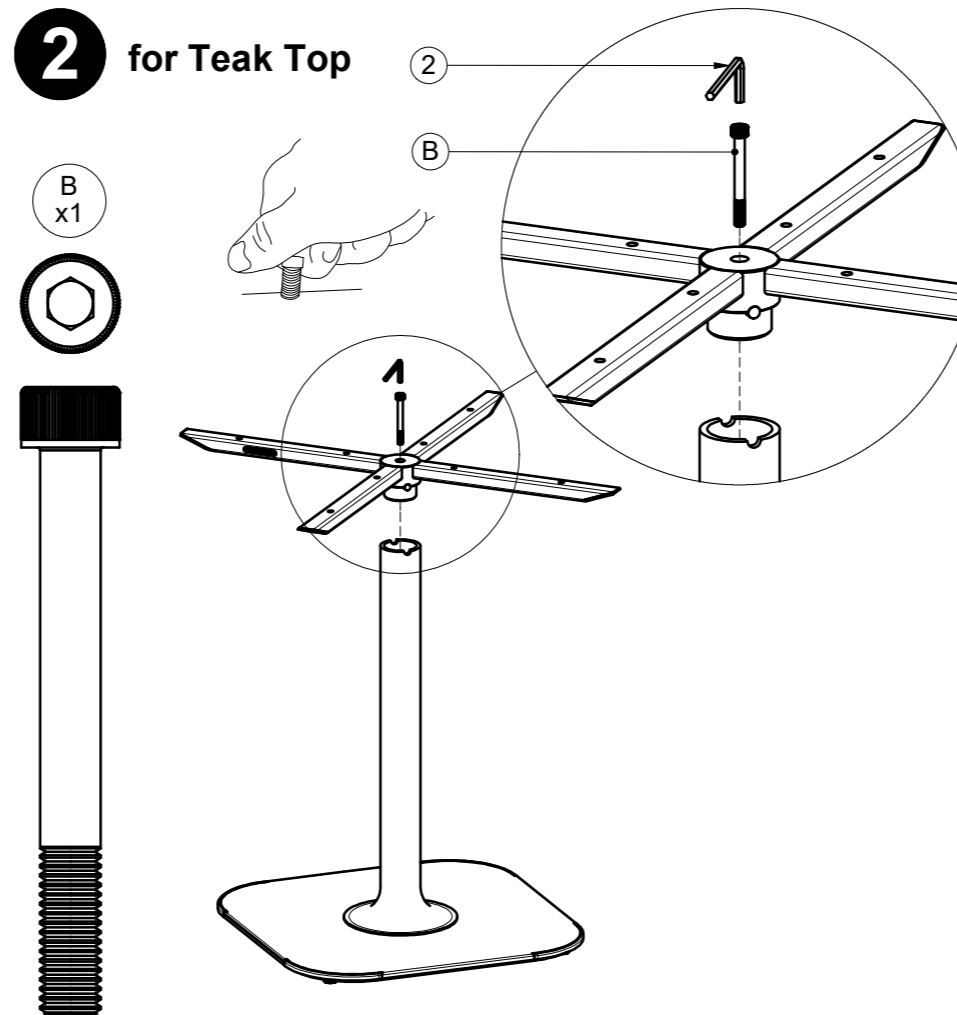

GRID

90 CM SQUARE PEDESTAL DINING TABLE BASE

ASSEMBLY GUIDE

 GLOSTER

DISTRIBUTED IN THE USA BY:

Gloster Furniture
1075 Fulp Industrial Road
PO Box 738
South Boston
VA 24592
USA

DISTRIBUTED IN EUROPE AND ROW BY:

Warranty
www.gloster.com

 www.gloster.com

GRID

90 CM SQUARE PEDESTAL DINING TABLE - CERAMIC

ASSEMBLY GUIDE

DISTRIBUTED IN THE USA BY:

Gloster Furniture
 1075 Fulp Industrial Road
 PO Box 738
 South Boston
 VA 24592
 USA