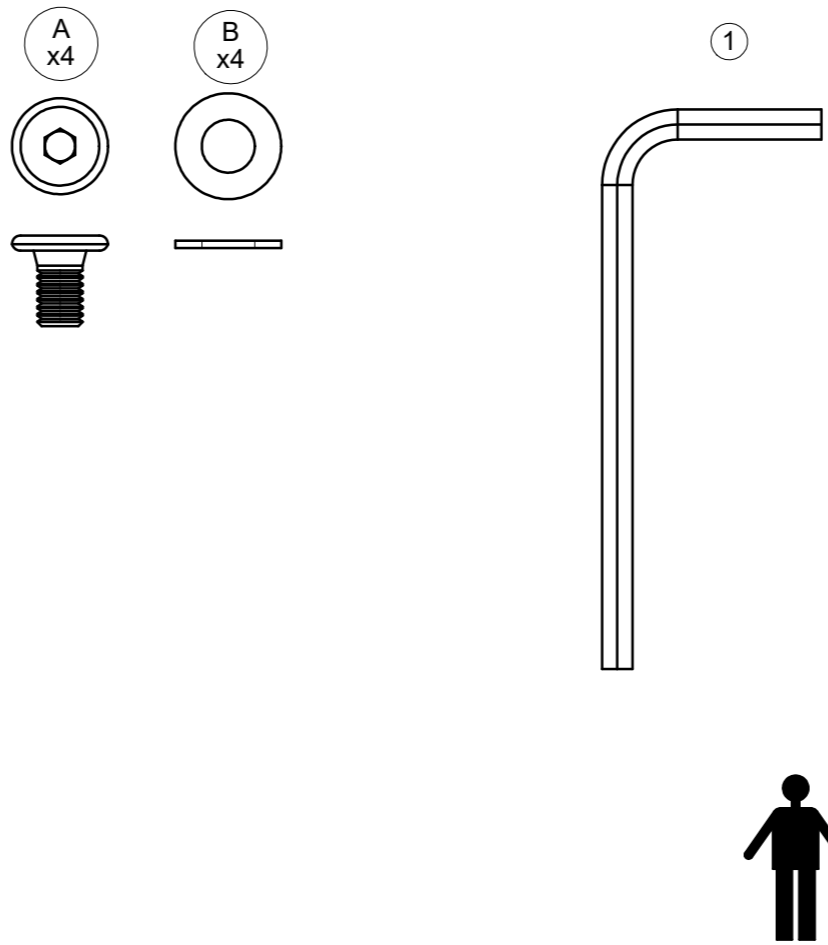

Warranty
www.gloster.com

 www.gloster.com

GRID

90 CM SQUARE PEDESTAL DINING TABLE - CERAMIC

ASSEMBLY GUIDE

DISTRIBUTED IN THE USA BY:

Gloster Furniture
 1075 Fulp Industrial Road
 PO Box 738
 South Boston
 VA 24592
 USA