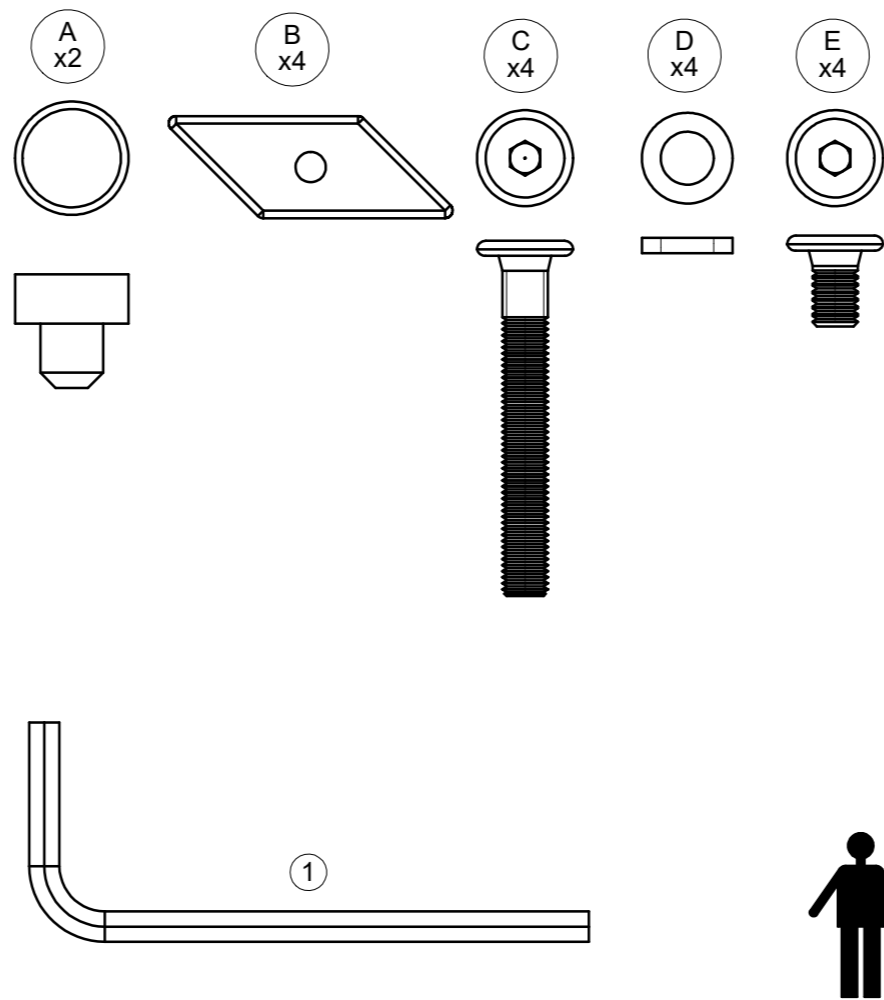

HAVEN HIGH COFFEE TABLE CERAMIC TOP

ASSEMBLY GUIDE

 GLOSTER

1

DISTRIBUTED IN THE USA BY:

Gloster Furniture
1075 Fulp Industrial Road
PO Box 738
South Boston
VA 24592
USA

DISTRIBUTED IN EUROPE AND ROW BY:

Gloster Furniture GmbH
Zeppelinstrasse 22
21337 Lüneburg
Germany
Tel. +49 (0)4131 287530