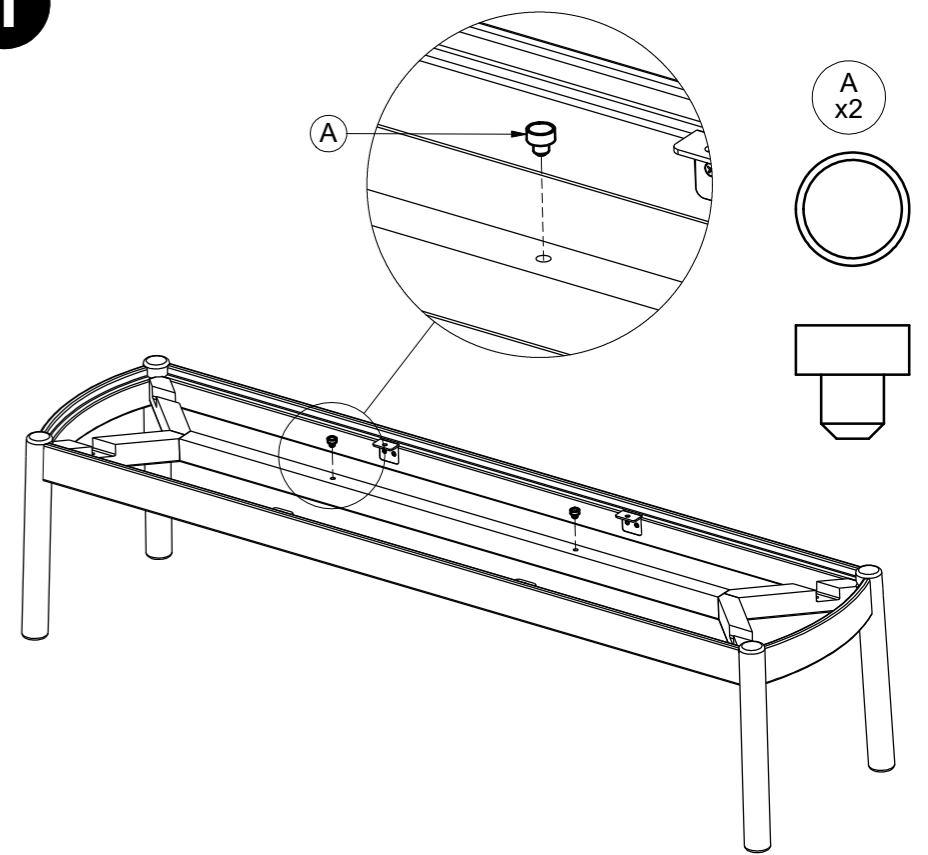

HAVEN HIGH COFFEE TABLE CERAMIC TOP

ASSEMBLY GUIDE

 GLOSTER

1

DISTRIBUTED IN THE USA BY:

Gloster Furniture
1075 Fulp Industrial Road
PO Box 738
South Boston
VA 24592
USA

DISTRIBUTED IN EUROPE AND ROW BY:

Gloster Furniture GmbH
Zeppelinstrasse 22
21337 Lüneburg
Germany
Tel. +49 (0)4131 287530