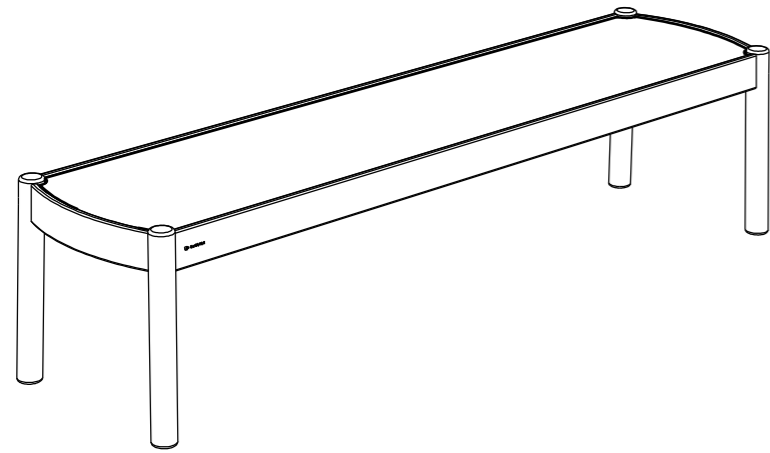

HAVEN HIGH COFFEE TABLE CERAMIC TOP

ASSEMBLY GUIDE

 GLOSTER

1

DISTRIBUTED IN THE USA BY:

Gloster Furniture
1075 Fulp Industrial Road
PO Box 738
South Boston
VA 24592
USA

DISTRIBUTED IN EUROPE AND ROW BY:

Gloster Furniture GmbH
Zeppelinstrasse 22
21337 Lüneburg
Germany
Tel. +49 (0)4131 287530