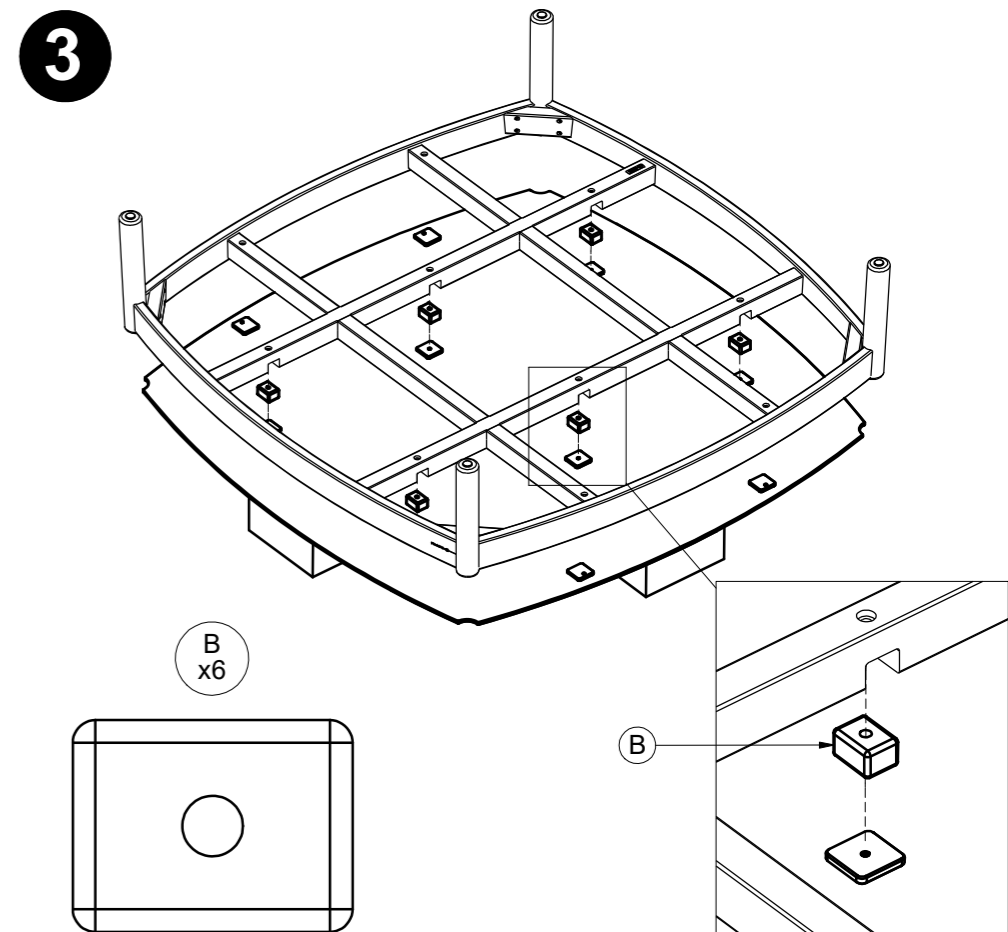

GENERAL SAFETY GUIDELINES

IMPORTANT, RETAIN FOR FUTURE REFERENCE: READ CAREFULLY

Keep this guide for future reference, do not throw away.
This product is suitable for use in both residential and contract environments.

Warranty
www.gloster.com