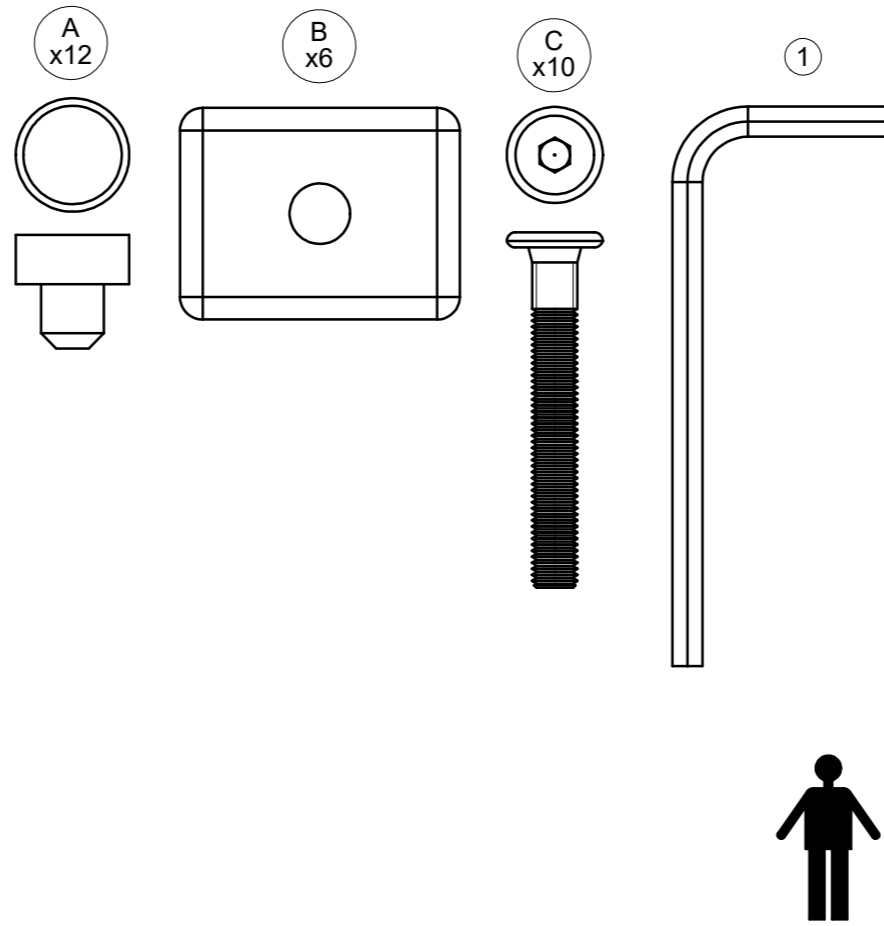

HAVEN

LOW COFFEE TABLE

CERAMIC TOP

ASSEMBLY GUIDE

 GLOSTER

DISTRIBUTED IN THE USA BY:

Gloster Furniture
1075 Fulp Industrial Road
PO Box 738
South Boston
VA 24592
USA

DISTRIBUTED IN EUROPE AND ROW BY: