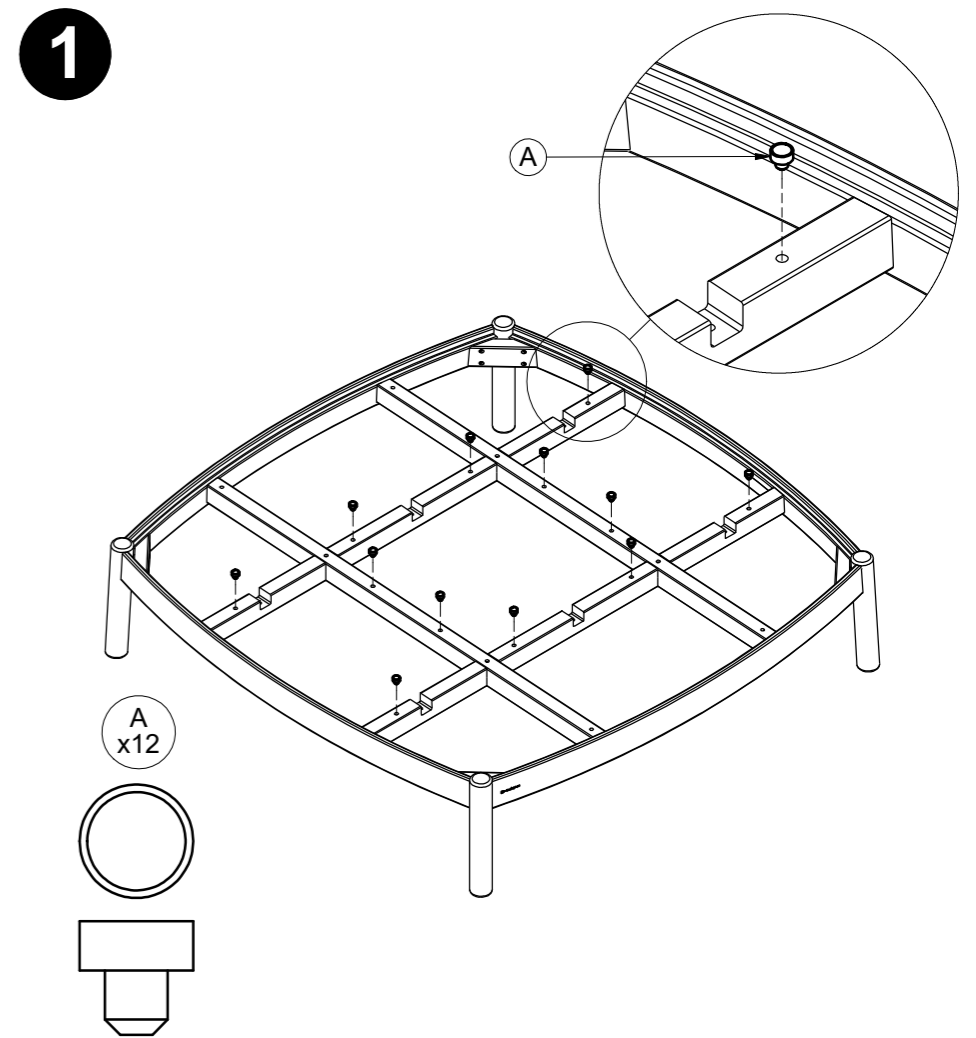

HAVEN

LOW COFFEE TABLE

CERAMIC TOP

ASSEMBLY GUIDE

 GLOSTER

DISTRIBUTED IN THE USA BY:

Gloster Furniture
1075 Fulp Industrial Road
PO Box 738
South Boston
VA 24592
USA

DISTRIBUTED IN EUROPE AND ROW BY: