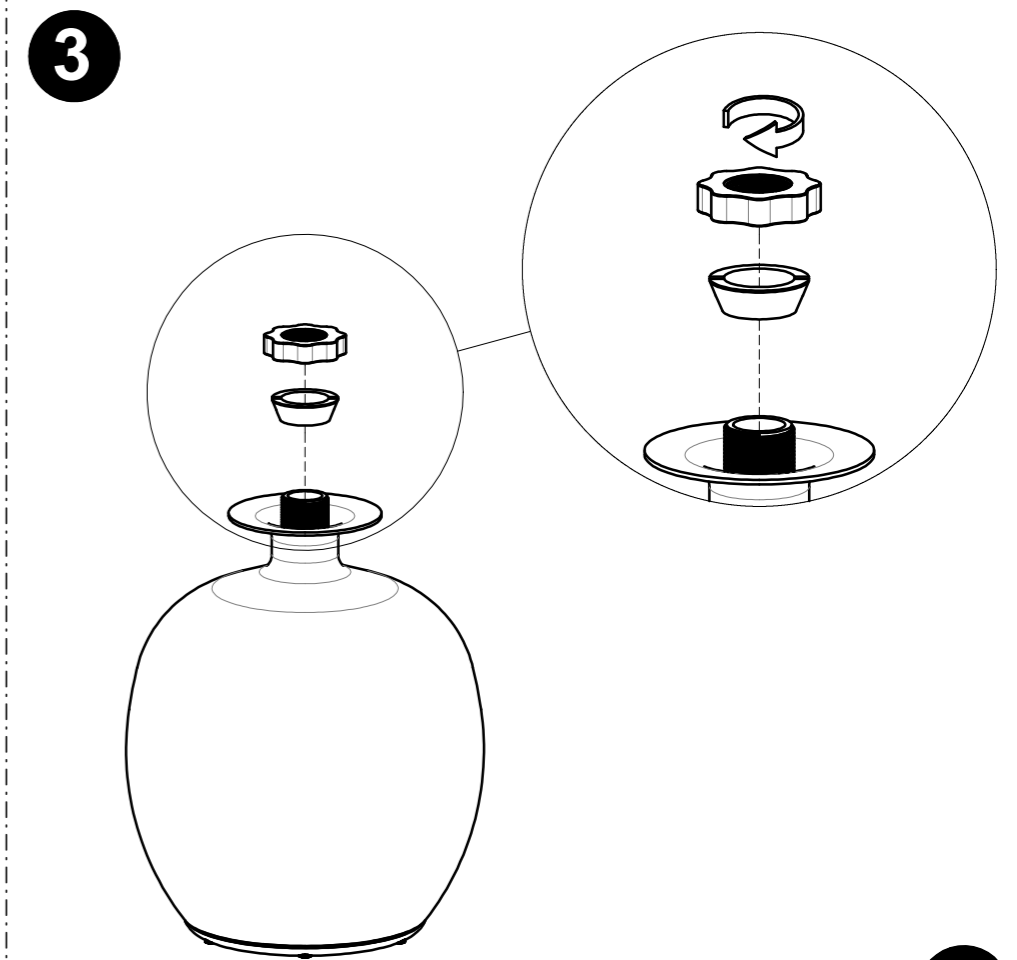

Warranty
www.gloster.com

4

B
x1

5

KASHA ROUND DINING TABLE TEAK TOP

ASSEMBLY GUIDE

 GLOSTER

1 KASHA 120 CM ROUND DINING TABLE