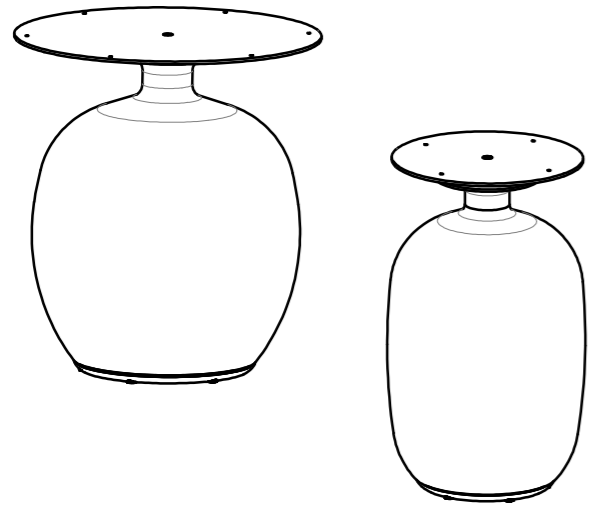

KASHA ROUND DINING TABLE BASE

ASSEMBLY GUIDE

 GLOSTER

DISTRIBUTED IN THE USA BY:

Gloster Furniture
1075 Fulp Industrial Road
PO Box 738
South Boston
VA 24592
USA

DISTRIBUTED IN EUROPE AND ROW BY:

Gloster Furniture GmbH
Zeppelinstrasse 22
21337 Luneburg
Germany
Tel. +49 (0)4131 287530

Warranty
www.gloster.com

4

B
x1

5

KASHA ROUND DINING TABLE TEAK TOP

ASSEMBLY GUIDE

 GLOSTER

1 KASHA 120 CM ROUND DINING TABLE