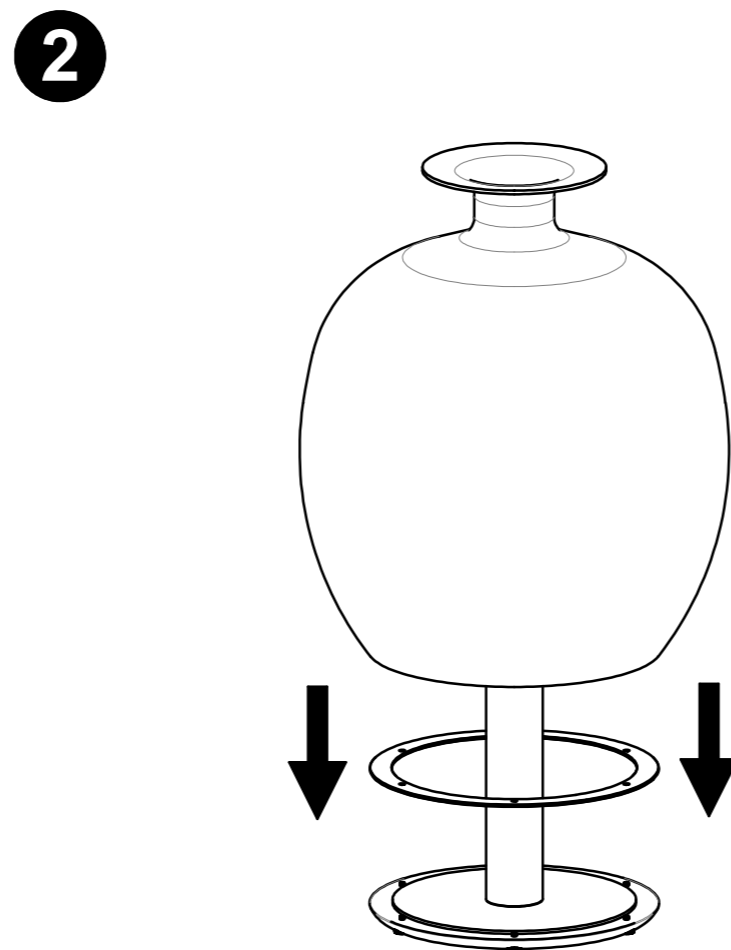

Warranty
www.gloster.com

4

B
x1

5

KASHA ROUND DINING TABLE TEAK TOP

ASSEMBLY GUIDE

 GLOSTER

1 KASHA 120 CM ROUND DINING TABLE