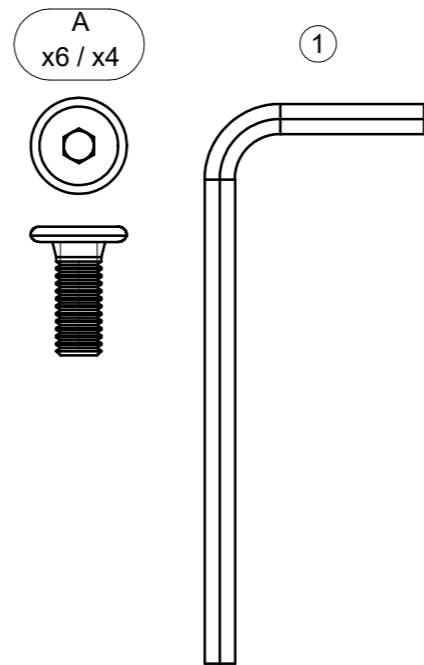

Warranty
www.gloster.com

4

B
x1

5

KASHA ROUND DINING TABLE TEAK TOP

ASSEMBLY GUIDE

 GLOSTER

1 KASHA 120 CM ROUND DINING TABLE