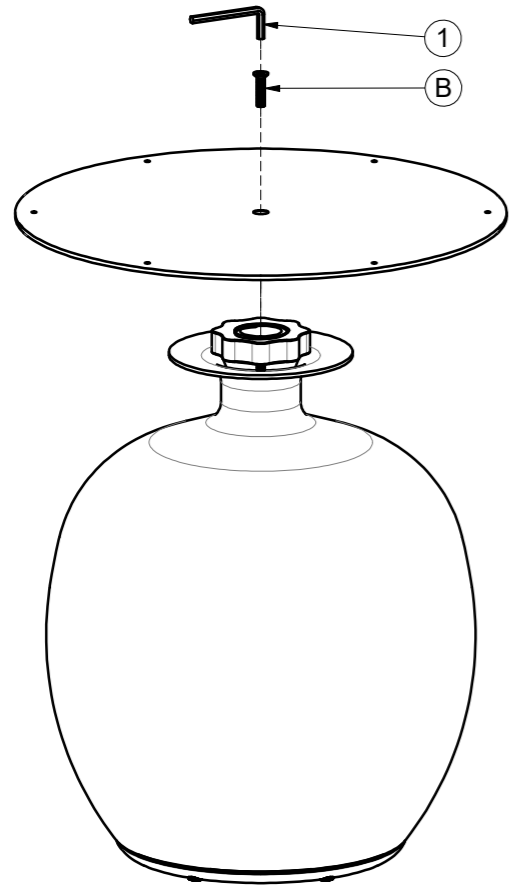

Warranty
www.gloster.com

4

B
x1

5

KASHA ROUND DINING TABLE TEAK TOP

ASSEMBLY GUIDE

 GLOSTER

1 KASHA 120 CM ROUND DINING TABLE