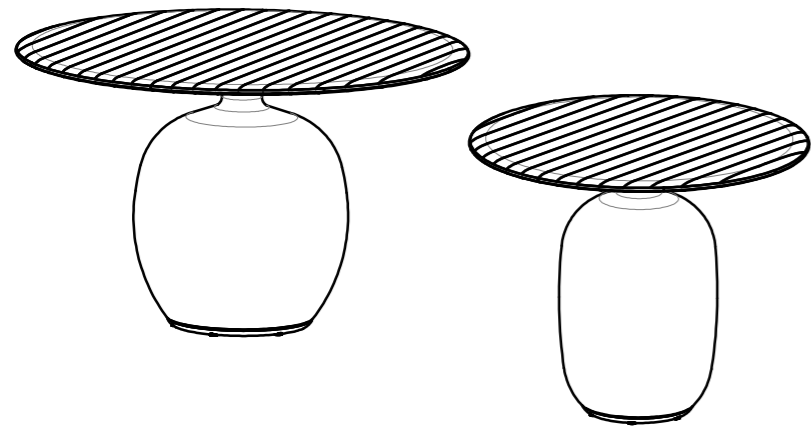

Warranty
www.gloster.com

4

B
x1

5

KASHA ROUND DINING TABLE TEAK TOP

ASSEMBLY GUIDE

 GLOSTER

1 KASHA 120 CM ROUND DINING TABLE