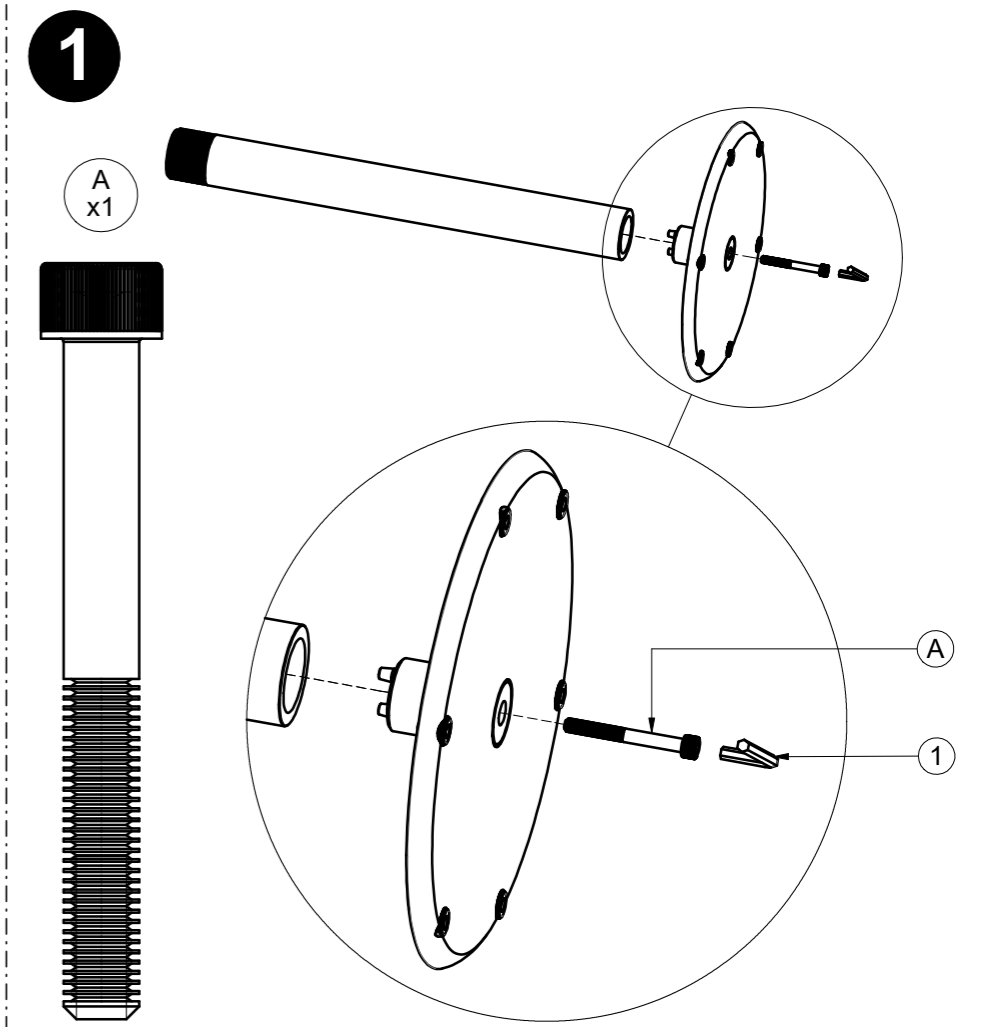

KASHA ROUND DINING TABLE BASE

ASSEMBLY GUIDE

GLOSTER

DISTRIBUTED IN THE USA BY:

Gloster Furniture
1075 Fulp Industrial Road
PO Box 738
South Boston
VA 24592
USA

DISTRIBUTED IN EUROPE AND ROW BY:

Gloster Furniture GmbH
Zeppelinstrasse 22
21337 Luneburg
Germany
Tel. +49 (0)4131 287530

GENERAL SAFETY GUIDELINES

IMPORTANT, RETAIN FOR FUTURE REFERENCE: READ CAREFULLY

Keep this guide for future reference, do not throw away.
This product is suitable for use in both residential and contract environments.

Warranty
www.gloster.com