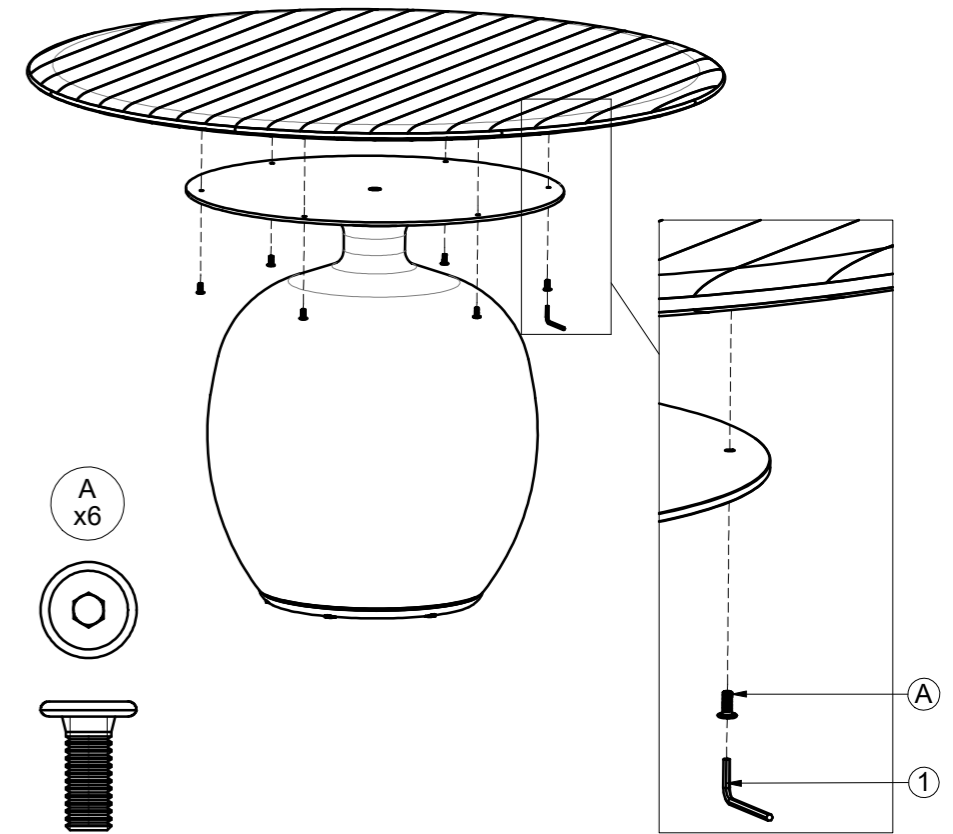

Warranty
www.gloster.com

4

B
x1

5

KASHA ROUND DINING TABLE TEAK TOP

ASSEMBLY GUIDE

 GLOSTER

1 KASHA 120 CM ROUND DINING TABLE