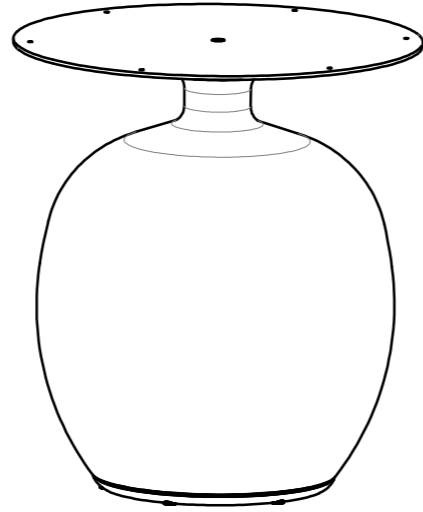

Warranty
www.gloster.com

4

B
x1

5

KASHA ROUND DINING TABLE TEAK TOP

ASSEMBLY GUIDE

 GLOSTER

1 KASHA 120 CM ROUND DINING TABLE