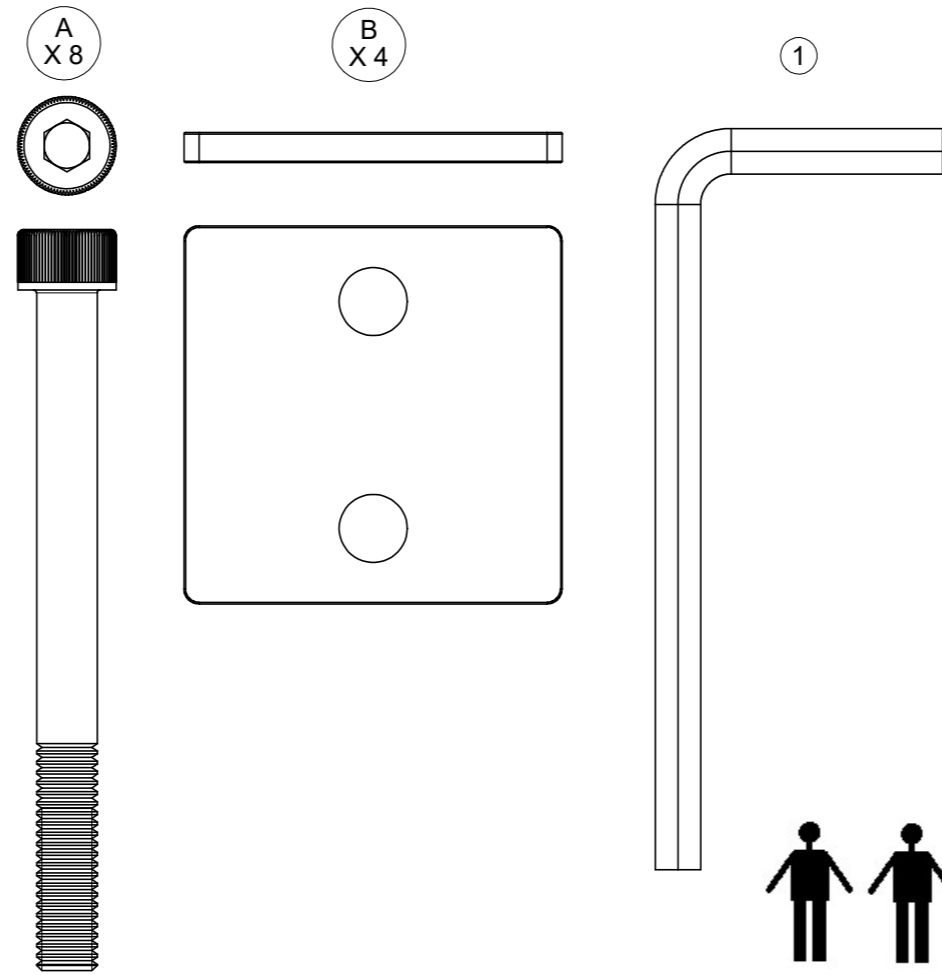

# LIMA DINING TABLE BASE

ASSEMBLY GUIDE

 GLOSTER

DISTRIBUTED IN THE USA BY:

Gloster Furniture  
1075 Fulp Industrial Road  
PO Box 738  
South Boston  
VA 24592  
USA

DISTRIBUTED IN EUROPE AND ROW BY:

Gloster Furniture GmbH  
Zeppelinstrasse 22  
21337 Lüneburg  
Germany  
Tel. +49 (0)4131 287530