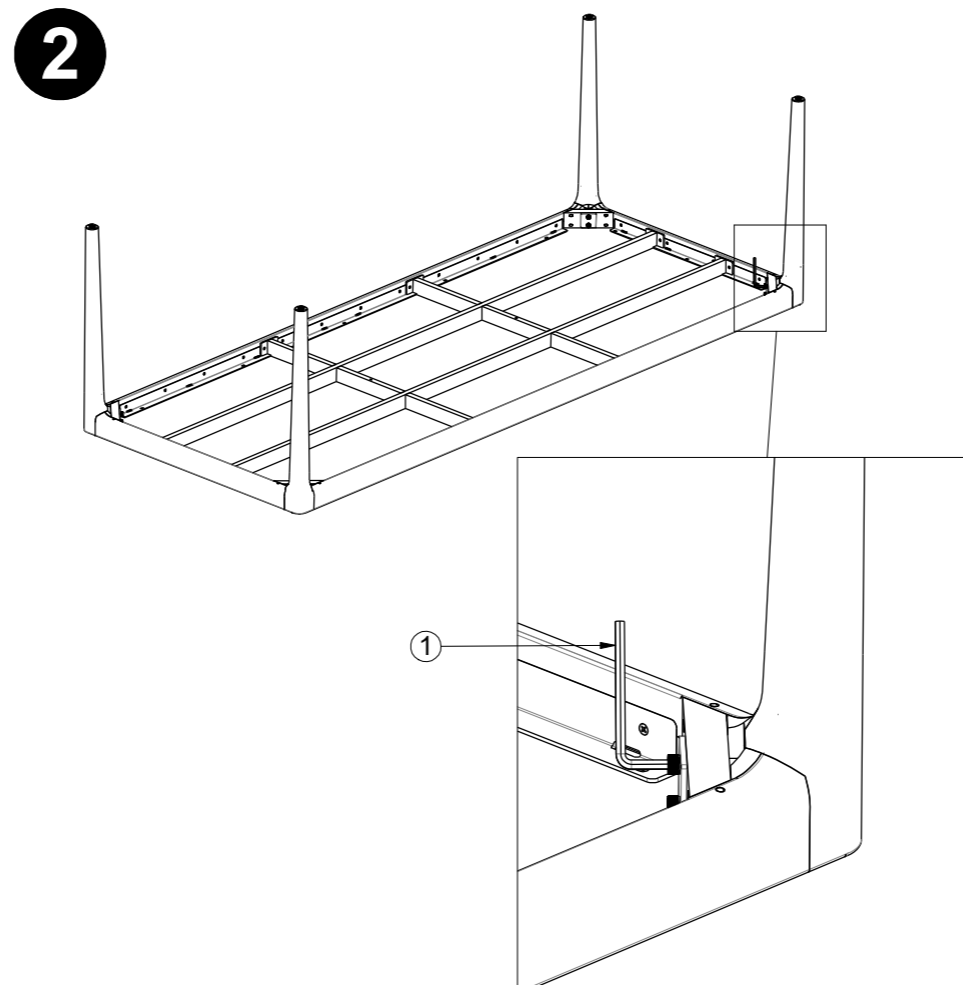

GENERAL SAFETY GUIDELINES

IMPORTANT, RETAIN FOR FUTURE REFERENCE: READ CAREFULLY

Keep this guide for future reference, do not throw away.
This product is suitable for use in both residential and contract environments.

Warranty
www.gloster.com

01/10/21 - V2