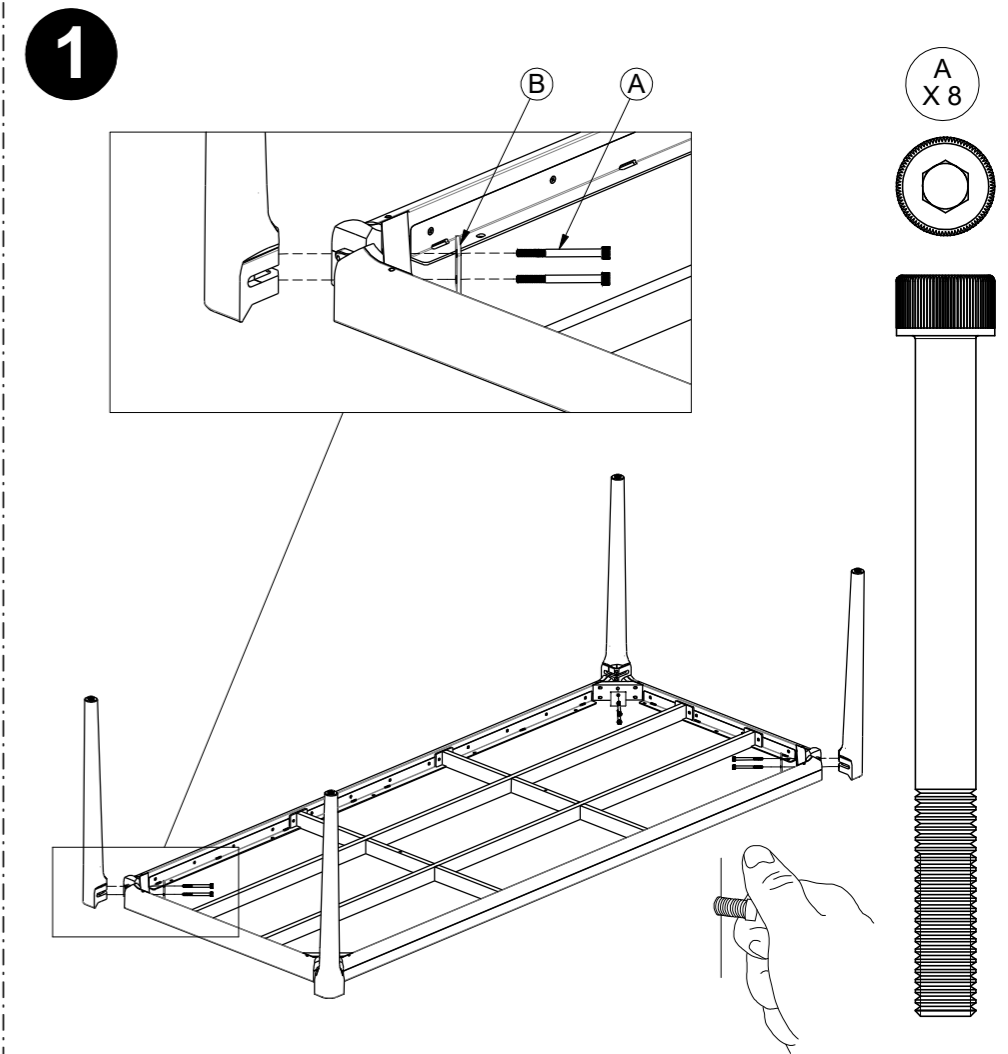

LIMA DINING TABLE BASE

ASSEMBLY GUIDE

GLOSTER

DISTRIBUTED IN THE USA BY:

Gloster Furniture
1075 Fulp Industrial Road
PO Box 738
South Boston
VA 24592
USA

DISTRIBUTED IN EUROPE AND ROW BY:

Gloster Furniture GmbH
Zeppelinstrasse 22
21337 Lüneburg
Germany
Tel. +49 (0)4131 287530

GENERAL SAFETY GUIDELINES

IMPORTANT, RETAIN FOR FUTURE REFERENCE: READ CAREFULLY

Keep this guide for future reference, do not throw away.
This product is suitable for use in both residential and contract environments.

Warranty
www.gloster.com

01/10/21 - V2