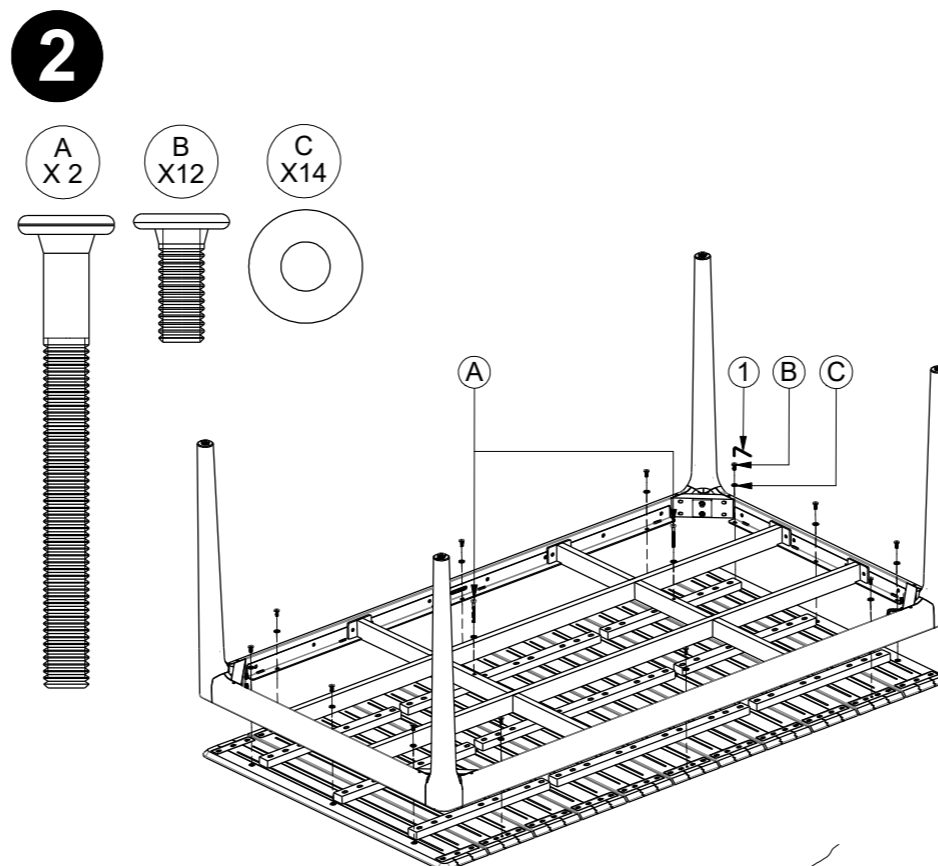

DISTRIBUTED IN THE USA BY:

Gloster Furniture
1075 Fulp Industrial Road
PO Box 738
South Boston
VA 24592
USA

DISTRIBUTED IN EUROPE AND ROW BY:

Gloster Furniture GmbH
Zeppelinstrasse 22
21337 Lüneburg
Germany
Tel. +49 (0)4131 287530

GENERAL SAFETY GUIDELINES

IMPORTANT, RETAIN FOR FUTURE REFERENCE: READ CAREFULLY

Keep this guide for future reference, do not throw away.
This product is suitable for use in both residential and contract environments.

Warranty
www.gloster.com

01/10/21 - V2

3