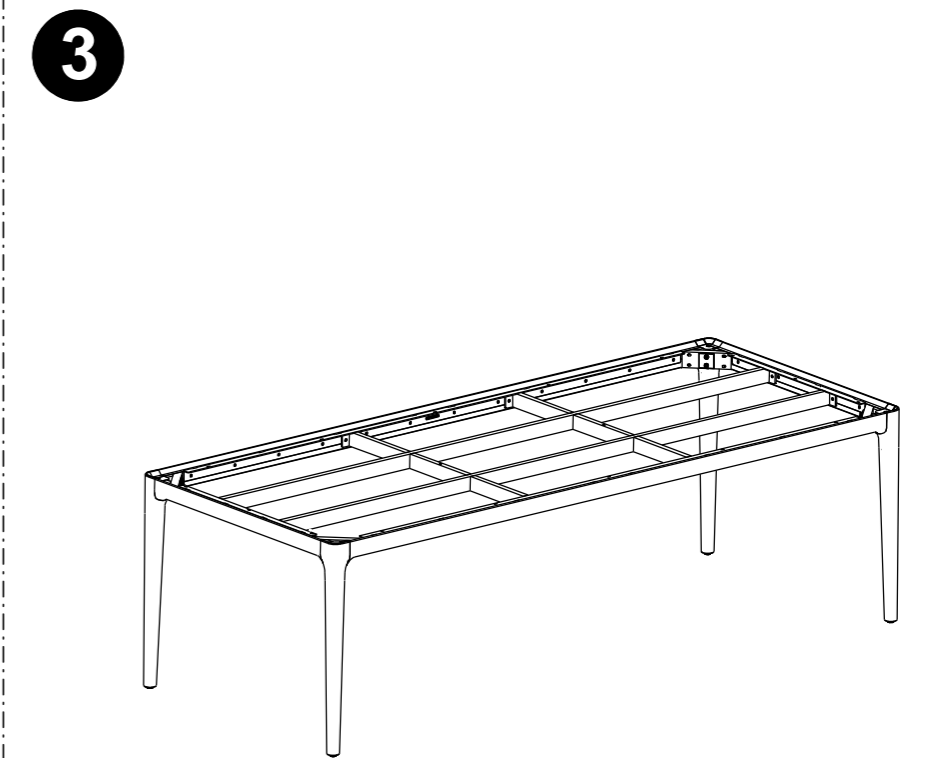

GENERAL SAFETY GUIDELINES

IMPORTANT, RETAIN FOR FUTURE REFERENCE: READ CAREFULLY

Keep this guide for future reference, do not throw away.
This product is suitable for use in both residential and contract environments.

Warranty
www.gloster.com

01/10/21 - V2