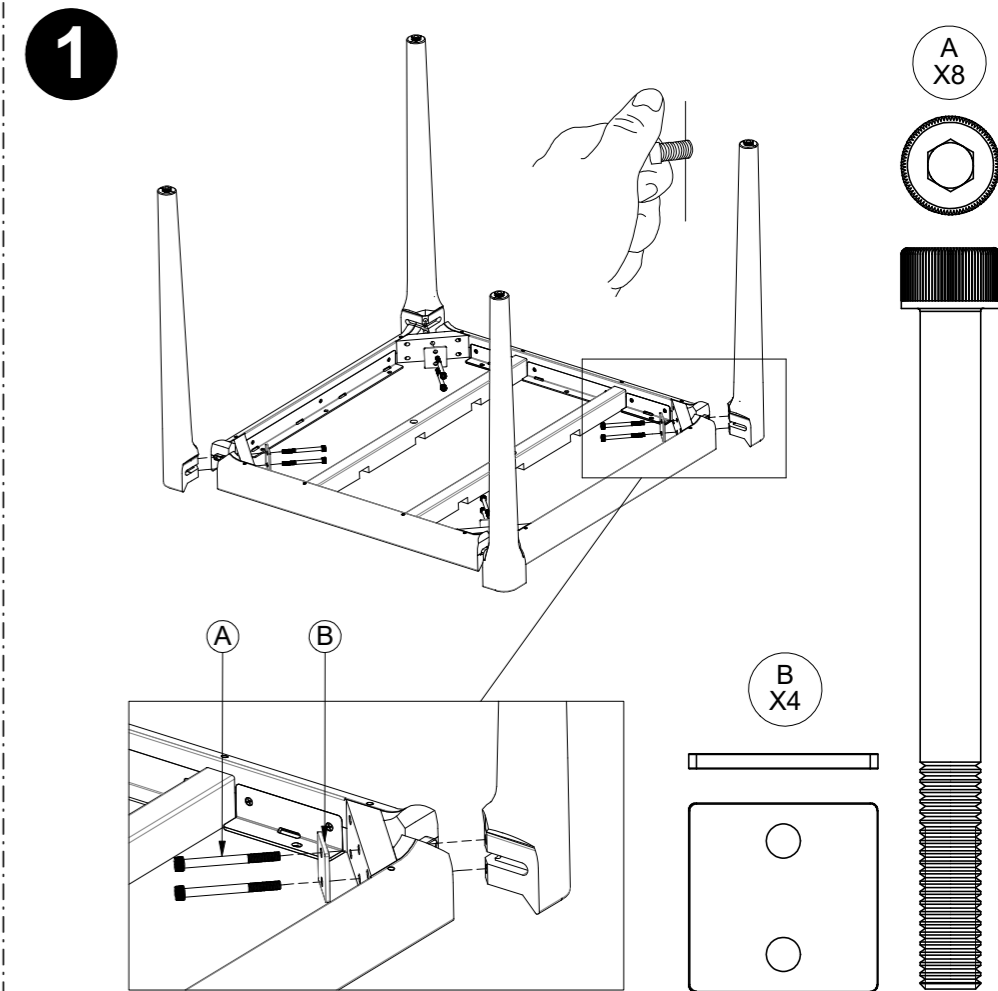

# LIMA DINING TABLE 87 CM SQUARE BASE

ASSEMBLY GUIDE

**GLOSTER**

DISTRIBUTED IN THE USA BY:

Gloster Furniture  
1075 Fulp Industrial Road  
PO Box 738  
South Boston  
VA 24592  
USA

DISTRIBUTED IN EUROPE AND ROW BY:

# LIMA DINING TABLE 87 CM SQUARE TEAK TOP

ASSEMBLY GUIDE

 GLOSTER