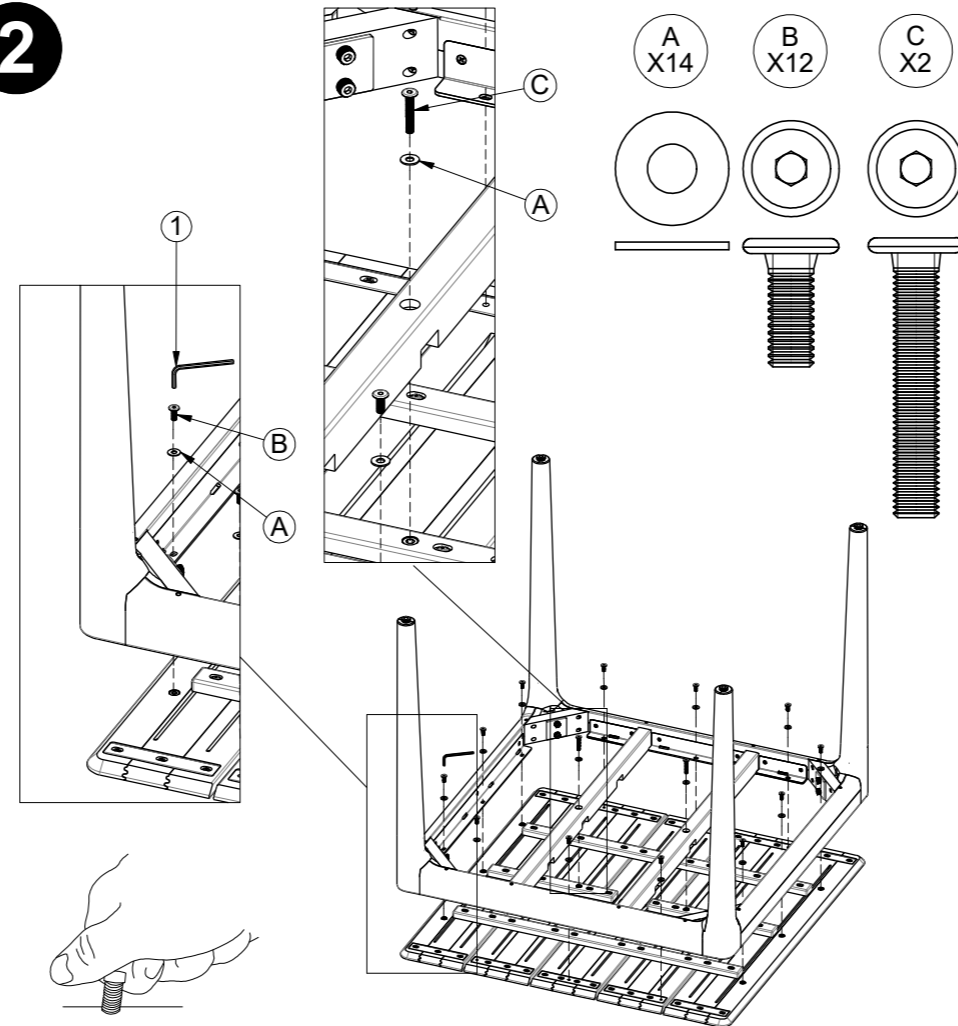

LIMA DINING TABLE 87 CM SQUARE TEAK TOP

ASSEMBLY GUIDE

GLOSTER

1 TEAK TOP (MODEL 108465)

DISTRIBUTED IN THE USA BY:

Gloster Furniture
1075 Fulp Industrial Road
PO Box 738
South Boston
VA 24592
USA

DISTRIBUTED IN EUROPE AND ROW BY:

Gloster Furniture GmbH
Zeppelinstrasse 22
21337 Luneburg
Germany
Tel. +49 (0)4131 287530

GENERAL SAFETY GUIDELINES

IMPORTANT, RETAIN FOR FUTURE REFERENCE: READ CAREFULLY

Keep this guide for future reference, do not throw away.
This product is suitable for use in both residential and contract environments.

Warranty
www.gloster.com

01/10/21 - V2

2

3