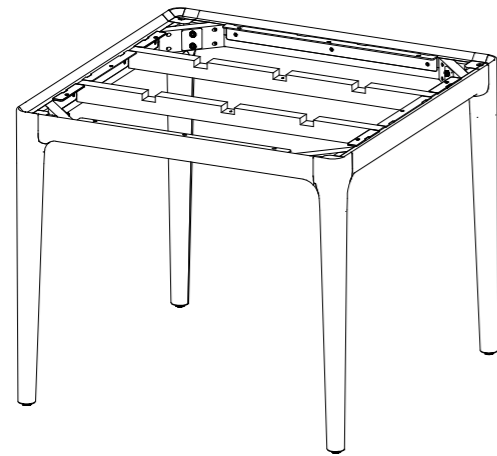

# LIMA DINING TABLE 87 CM SQUARE BASE

ASSEMBLY GUIDE

**GLOSTER**

DISTRIBUTED IN THE USA BY:

Gloster Furniture  
1075 Fulp Industrial Road  
PO Box 738  
South Boston  
VA 24592  
USA

DISTRIBUTED IN EUROPE AND ROW BY:

# LIMA DINING TABLE 87 CM SQUARE TEAK TOP

ASSEMBLY GUIDE

 GLOSTER