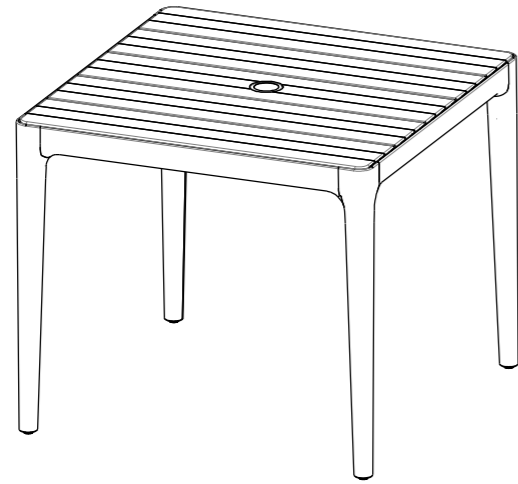

# LIMA DINING TABLE 87 CM SQUARE BASE

ASSEMBLY GUIDE

**GLOSTER**

DISTRIBUTED IN THE USA BY:

Gloster Furniture  
1075 Fulp Industrial Road  
PO Box 738  
South Boston  
VA 24592  
USA

DISTRIBUTED IN EUROPE AND ROW BY:

# LIMA DINING TABLE 87 CM SQUARE TEAK TOP

ASSEMBLY GUIDE

 GLOSTER