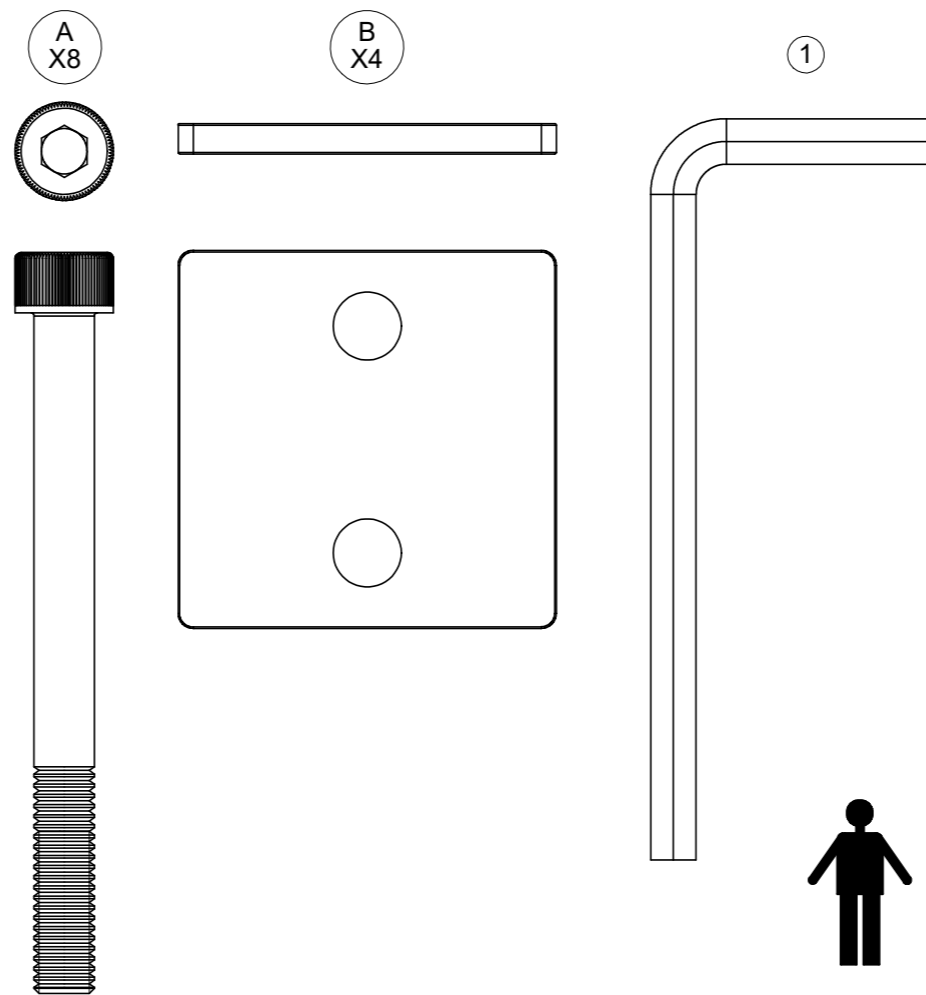

# LIMA DINING TABLE 87 CM SQUARE BASE

ASSEMBLY GUIDE

**GLOSTER**

DISTRIBUTED IN THE USA BY:

Gloster Furniture  
1075 Fulp Industrial Road  
PO Box 738  
South Boston  
VA 24592  
USA

DISTRIBUTED IN EUROPE AND ROW BY:

# LIMA DINING TABLE 87 CM SQUARE TEAK TOP

ASSEMBLY GUIDE

 GLOSTER