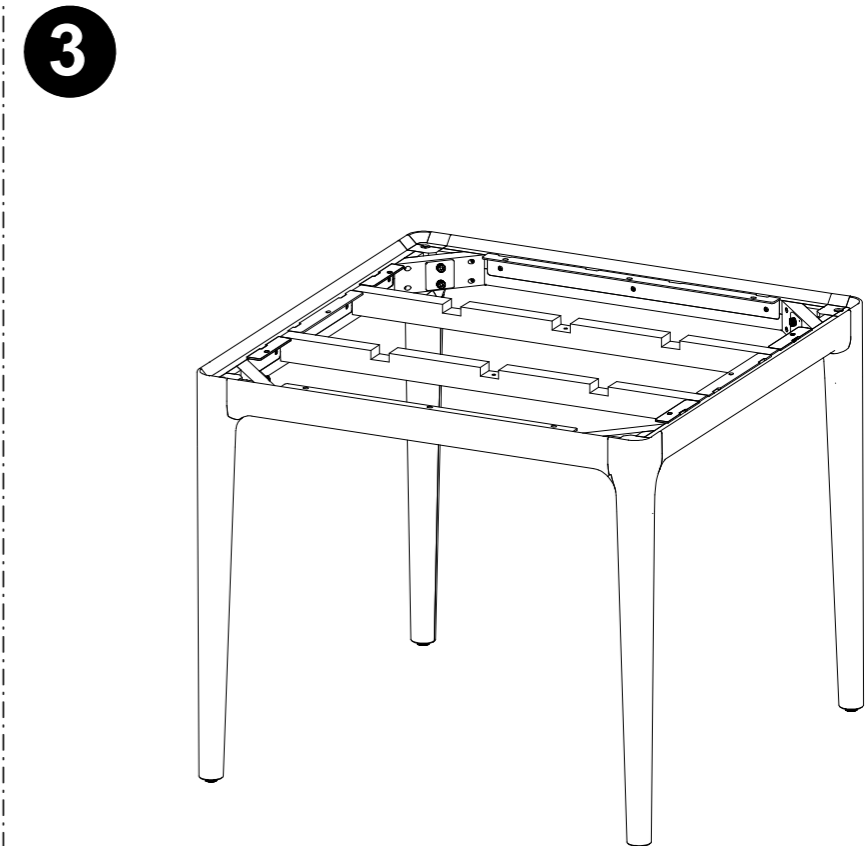

# LIMA DINING TABLE 87 CM SQUARE BASE

ASSEMBLY GUIDE

**GLOSTER**

DISTRIBUTED IN THE USA BY:

Gloster Furniture  
1075 Fulp Industrial Road  
PO Box 738  
South Boston  
VA 24592  
USA

DISTRIBUTED IN EUROPE AND ROW BY:

# LIMA DINING TABLE 87 CM SQUARE TEAK TOP

ASSEMBLY GUIDE

 GLOSTER