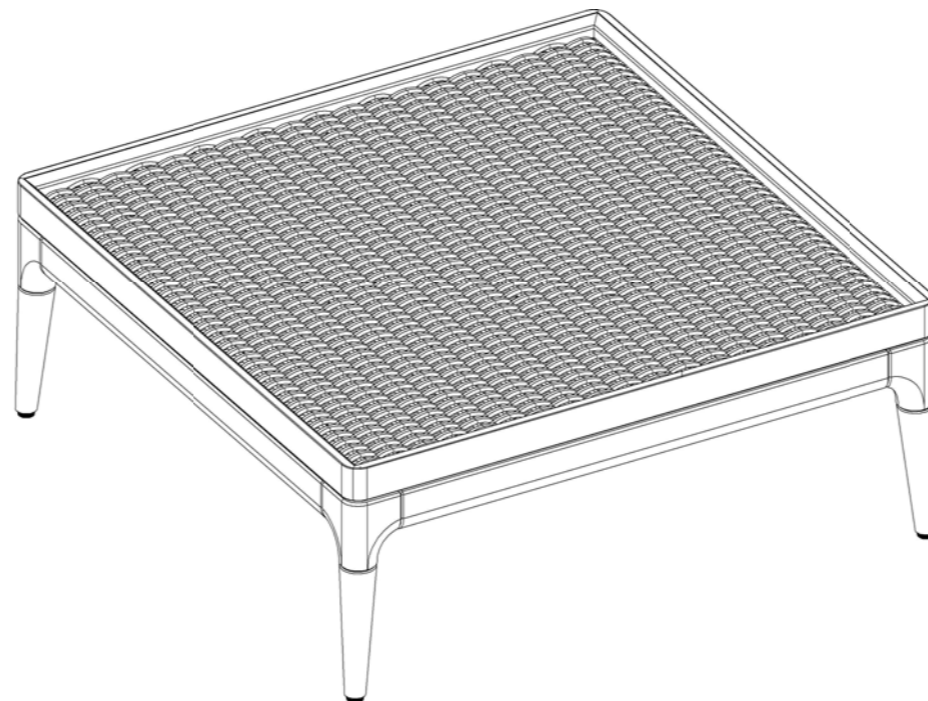

GENERAL SAFETY GUIDELINES

Read this guide carefully before using the product.
Keep this guide for future reference, do not throw away.
Only use the product in accordance with these instructions. Failure to follow the instructions contained
Within the user guide can result in damage to the product, and the warranty will become void.
Any responsibility is disclaimed due incorrect use of the product.

Warranty
www.gloster.com

2