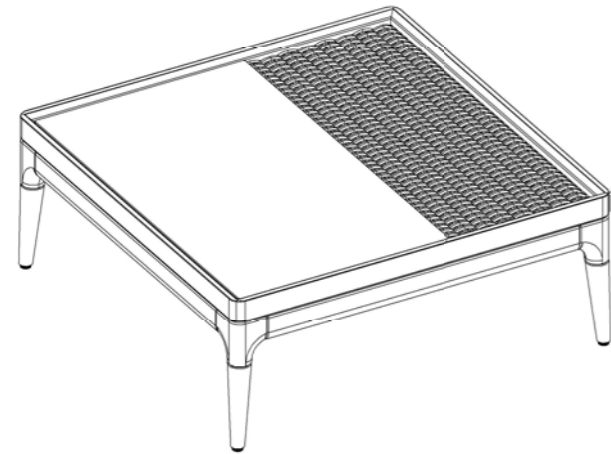

LIMA COFFEE TABLE

ASSEMBLY GUIDE

 GLOSTER

1

DISTRIBUTED IN THE USA BY:

Gloster Furniture
1075 Fulp Industrial Road
PO Box 738
South Boston
VA 24592
USA

DISTRIBUTED IN EUROPE AND ROW BY:

Gloster Furniture GmbH
Zeppelinsrasse 22
21337 Lüneburg
Germany
Tel. +49 (0)4131 287530