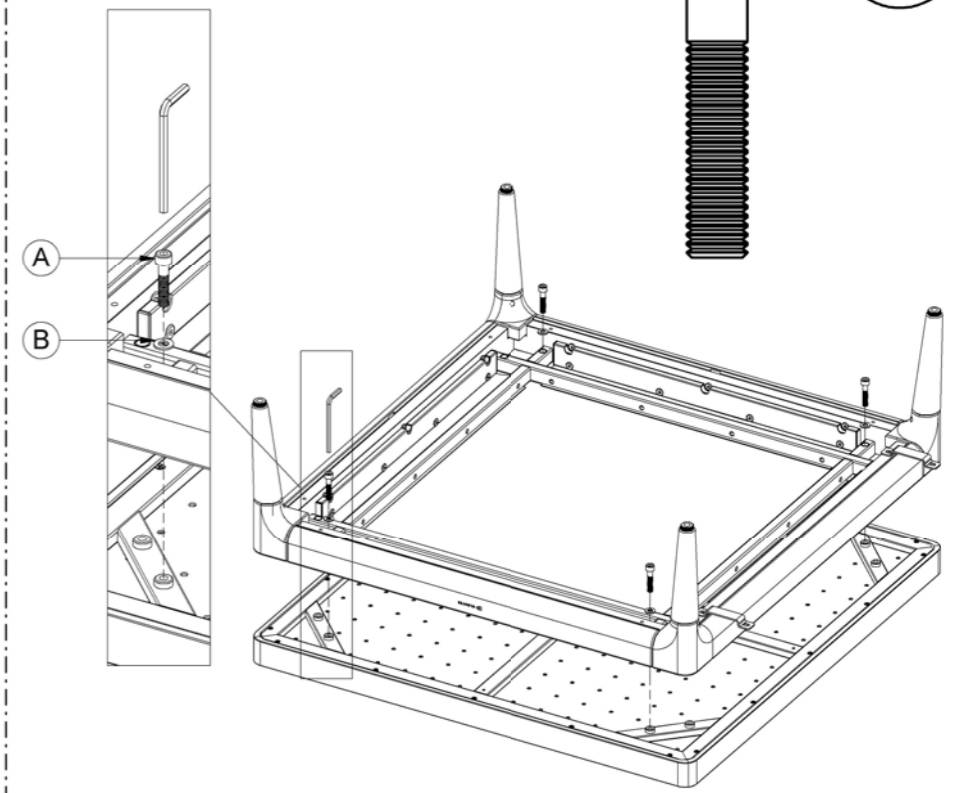

LIMA COFFEE TABLE

ASSEMBLY GUIDE

 GLOSTER

1

DISTRIBUTED IN THE USA BY:

Gloster Furniture
1075 Fulp Industrial Road
PO Box 738
South Boston
VA 24592
USA

DISTRIBUTED IN EUROPE AND ROW BY:

Gloster Furniture GmbH
Zeppelinsrasse 22
21337 Lüneburg
Germany
Tel. +49 (0)4131 287530