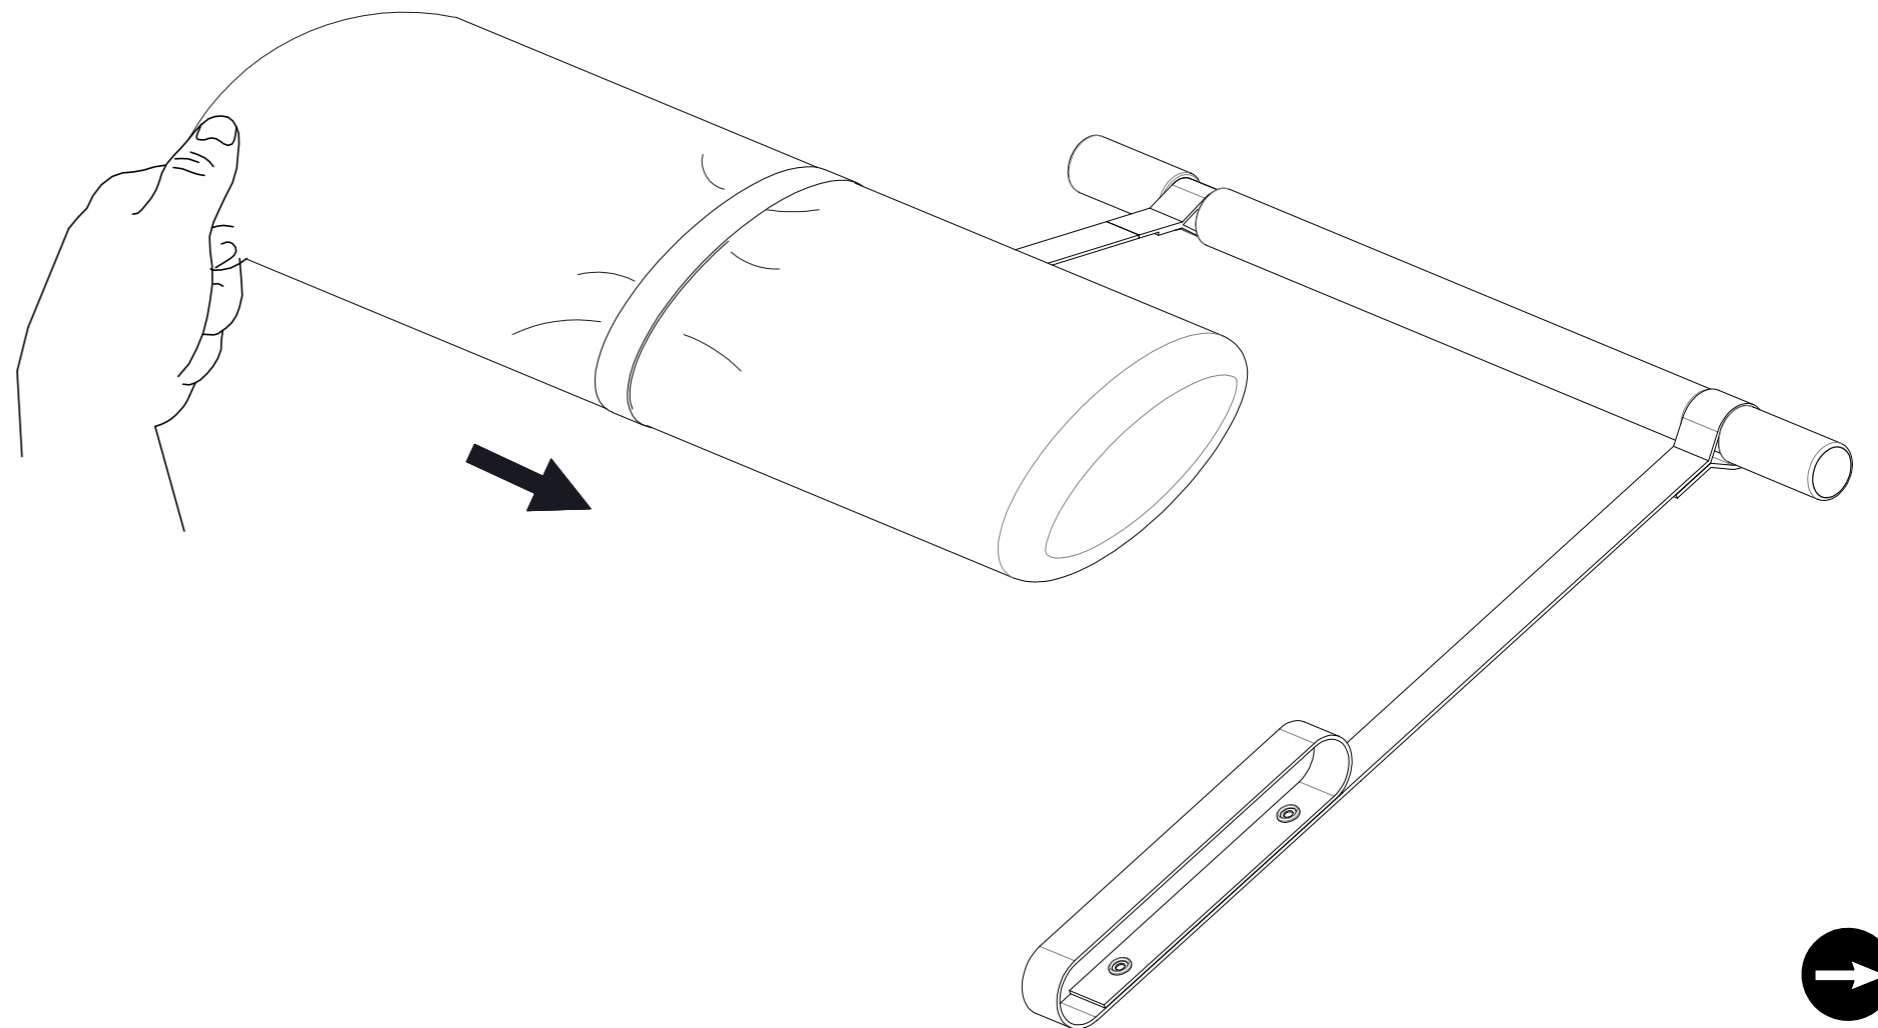

GENERAL SAFETY GUIDELINES

Read this guide carefully before using the product.
Keep this guide for future reference, do not throw away.
Only use the product in accordance with these instructions. Failure to follow the instructions contained
Within the user guide can result in damage to the product, and the warranty will become void.
Any responsibility is disclaimed due incorrect use of the product.

Warranty
www.gloster.com

2