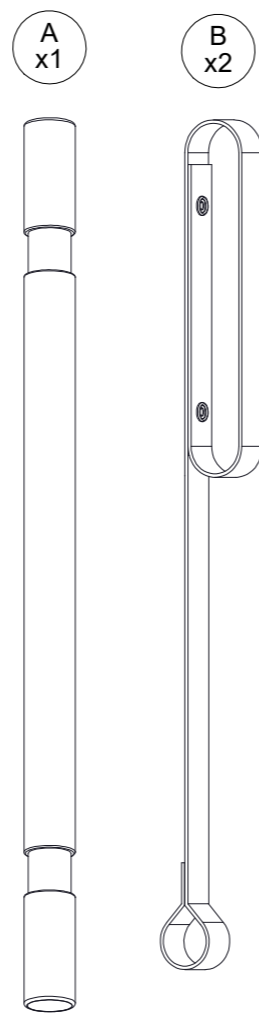

LIMA HEADREST TEAK POLE & LEATHER STRAP SET

ASSEMBLY GUIDE

 GLOSTER

1

DISTRIBUTED IN THE USA BY:

Gloster Furniture
1075 Fulp Industrial Road
PO Box 738
South Boston
VA 24592
USA

DISTRIBUTED IN EUROPE AND ROW BY: