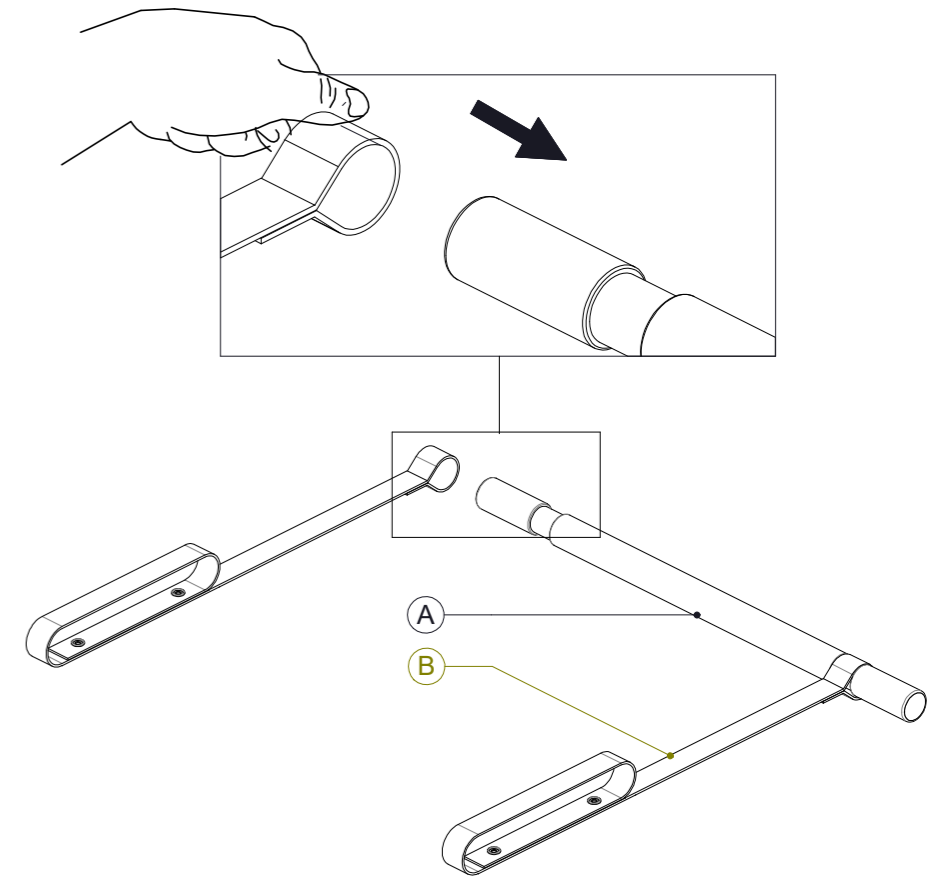

LIMA HEADREST TEAK POLE & LEATHER STRAP SET

ASSEMBLY GUIDE

 GLOSTER

1

DISTRIBUTED IN THE USA BY:

Gloster Furniture
1075 Fulp Industrial Road
PO Box 738
South Boston
VA 24592
USA

DISTRIBUTED IN EUROPE AND ROW BY: