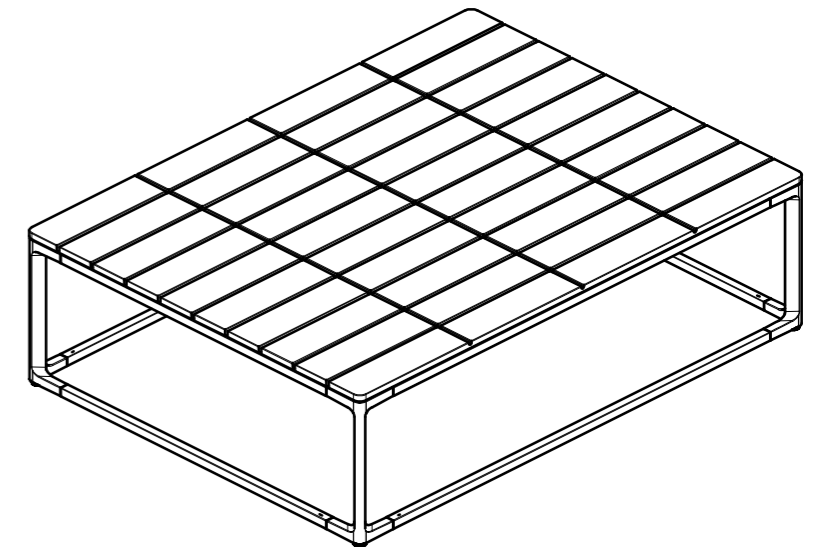

MAYA COFFEE TABLE

75 CM X 100 CM

TEAK TOP

ASSEMBLY GUIDE

DISTRIBUTED IN THE USA BY:

Gloster Furniture
 1075 Fulp Industrial Road
 PO Box 738
 South Boston
 VA 24592
 USA

DISTRIBUTED IN EUROPE AND ROW BY:

Gloster Furniture GmbH
 Zeppelinsrasse 22
 21337 Luneburg
 Germany
 Tel. +49 (0)4131 287530

Warranty
www.gloster.com

2

3

MAYA COFFEE TABLE LINKAGE SYSTEM

ASSEMBLY GUIDE

 GLOSTER

DISTRIBUTED IN THE USA BY:

Gloster Furniture
1075 Fulp Industrial Road
PO Box 738
South Boston
VA 24592
USA