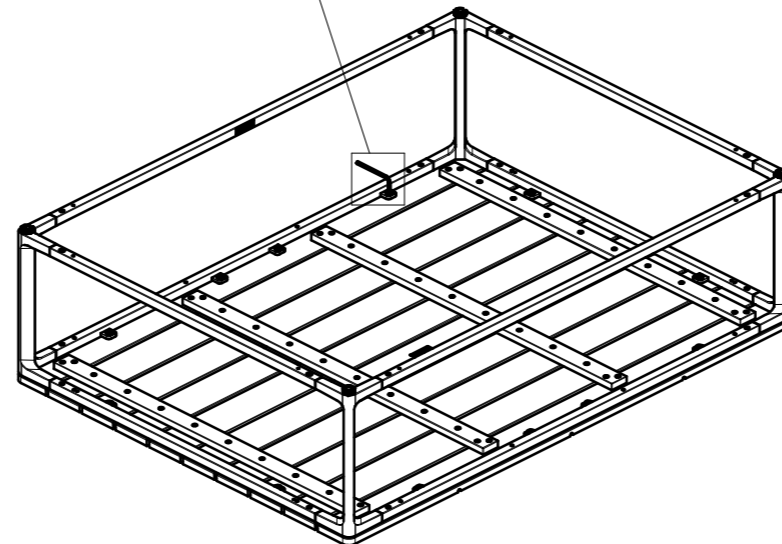

GENERAL SAFETY GUIDELINES

Read this guide carefully before using the product.
Keep this guide for future reference, do not throw away.
Only use the product in accordance with these instructions. Failure to follow the instructions contained
Within the user guide can result in damage to the product, and the warranty will become void.
Any responsibility is disclaimed due incorrect use of the product.
This product is suitable for use in both residential and contract environments.

Warranty
www.gloster.com

2