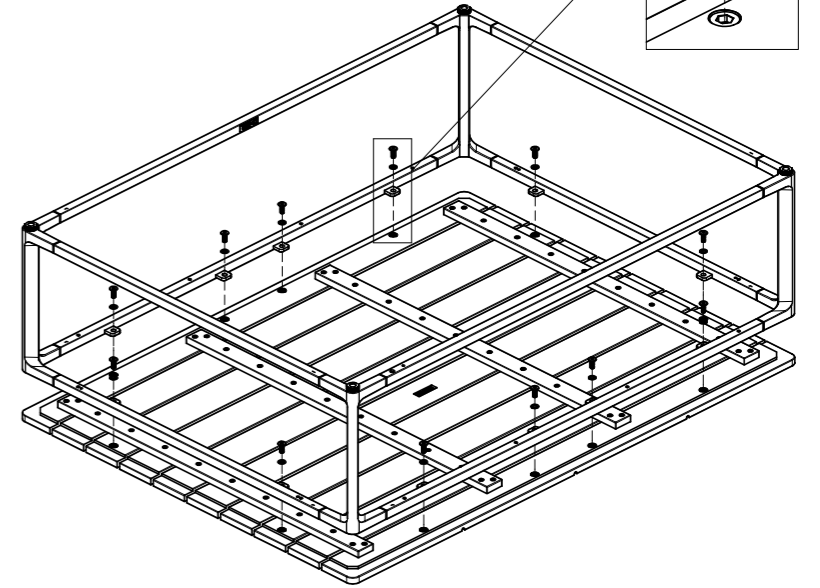

MAYA COFFEE TABLE

75 CM X 100 CM

TEAK TOP

ASSEMBLY GUIDE

DISTRIBUTED IN THE USA BY:

Gloster Furniture
 1075 Fulp Industrial Road
 PO Box 738
 South Boston
 VA 24592
 USA

DISTRIBUTED IN EUROPE AND ROW BY:

Gloster Furniture GmbH
 Zeppelinsrasse 22
 21337 Luneburg
 Germany
 Tel. +49 (0)4131 287530