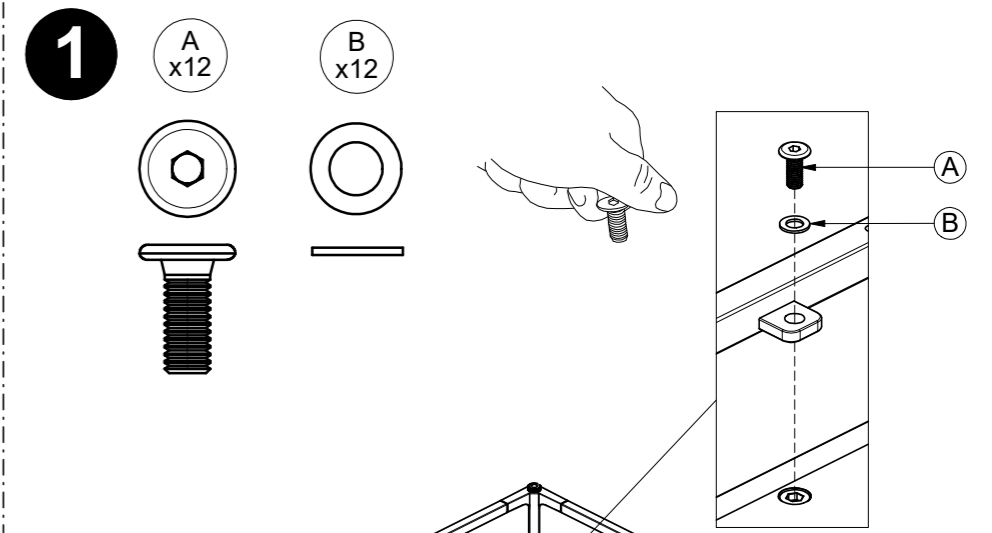

MAYA COFFEE TABLE

75 CM X 100 CM

TEAK TOP

ASSEMBLY GUIDE

DISTRIBUTED IN THE USA BY:

Gloster Furniture
 1075 Fulp Industrial Road
 PO Box 738
 South Boston
 VA 24592
 USA

DISTRIBUTED IN EUROPE AND ROW BY:

Gloster Furniture GmbH
 Zeppelinsrasse 22
 21337 Luneburg
 Germany
 Tel. +49 (0)4131 287530