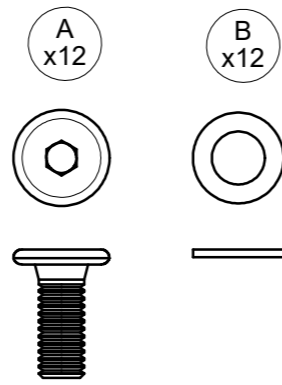

MAYA COFFEE TABLE

75 CM X 100 CM

TEAK TOP

ASSEMBLY GUIDE

DISTRIBUTED IN THE USA BY:

Gloster Furniture
 1075 Fulp Industrial Road
 PO Box 738
 South Boston
 VA 24592
 USA

DISTRIBUTED IN EUROPE AND ROW BY:

Gloster Furniture GmbH
 Zeppelinsrasse 22
 21337 Luneburg
 Germany
 Tel. +49 (0)4131 287530