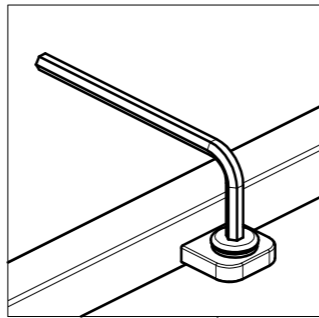

GENERAL SAFETY GUIDELINES

Read this guide carefully before using the product.
Keep this guide for future reference, do not throw away.
Only use the product in accordance with these instructions. Failure to follow the instructions contained
Within the user guide can result in damage to the product, and the warranty will become void.
Any responsibility is disclaimed due incorrect use of the product.
This product is suitable for use in both residential and contract environments.

Warranty
www.gloster.com

2