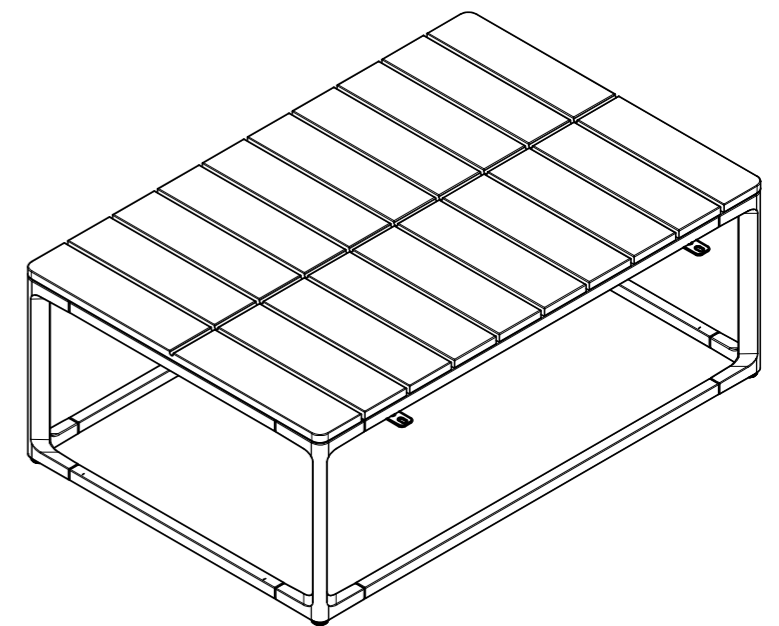

Warranty
www.gloster.com

2

3

MAYA COFFEE TABLE LINKAGE SYSTEM

ASSEMBLY GUIDE

DISTRIBUTED IN THE USA BY:

Gloster Furniture
1075 Fulp Industrial Road
PO Box 738
South Boston
VA 24592
USA

DISTRIBUTED IN EUROPE AND ROW BY: