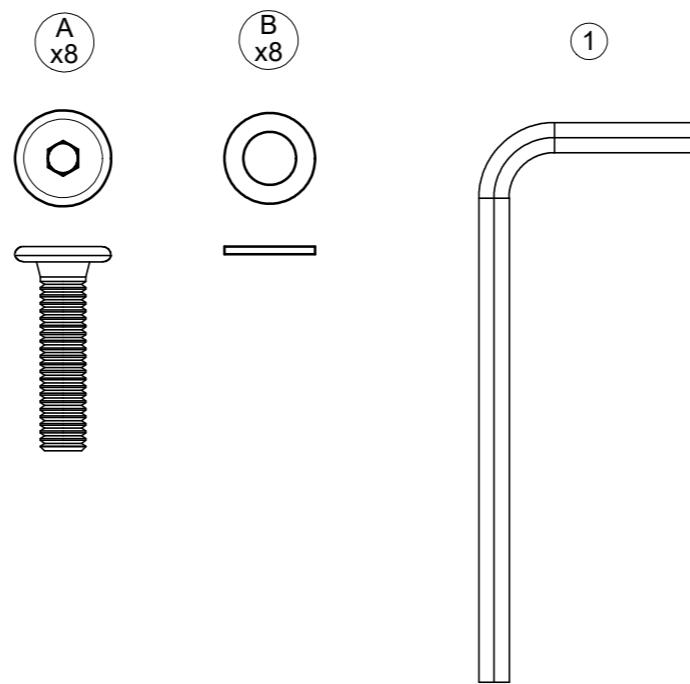

MAYA COFFEE TABLE 75 x 50 TEAK

ASSEMBLY GUIDE

 GLOSTER

DISTRIBUTED IN THE USA BY:

Gloster Furniture
1075 Fulp Industrial Road
PO Box 738
South Boston
VA 24592
USA

DISTRIBUTED IN EUROPE AND ROW BY:

Gloster Furniture GmbH
Zeppelinstrasse 22
21337 Lüneburg
Germany
Tel. +49 (0)4131 287530

Warranty
www.gloster.com

2

3

MAYA COFFEE TABLE LINKAGE SYSTEM

ASSEMBLY GUIDE

DISTRIBUTED IN THE USA BY:

Gloster Furniture
1075 Fulp Industrial Road
PO Box 738
South Boston
VA 24592
USA

DISTRIBUTED IN EUROPE AND ROW BY: