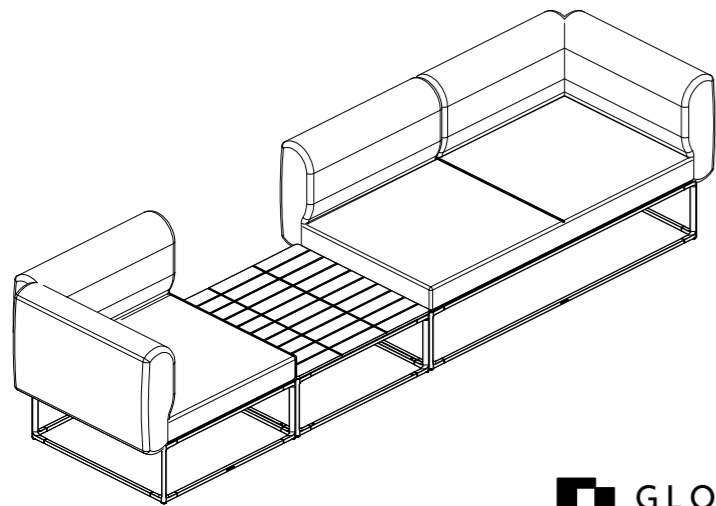

Warranty
www.gloster.com

2

3

MAYA COFFEE TABLE LINKAGE SYSTEM

ASSEMBLY GUIDE

DISTRIBUTED IN THE USA BY:

Gloster Furniture
1075 Fulp Industrial Road
PO Box 738
South Boston
VA 24592
USA

DISTRIBUTED IN EUROPE AND ROW BY: