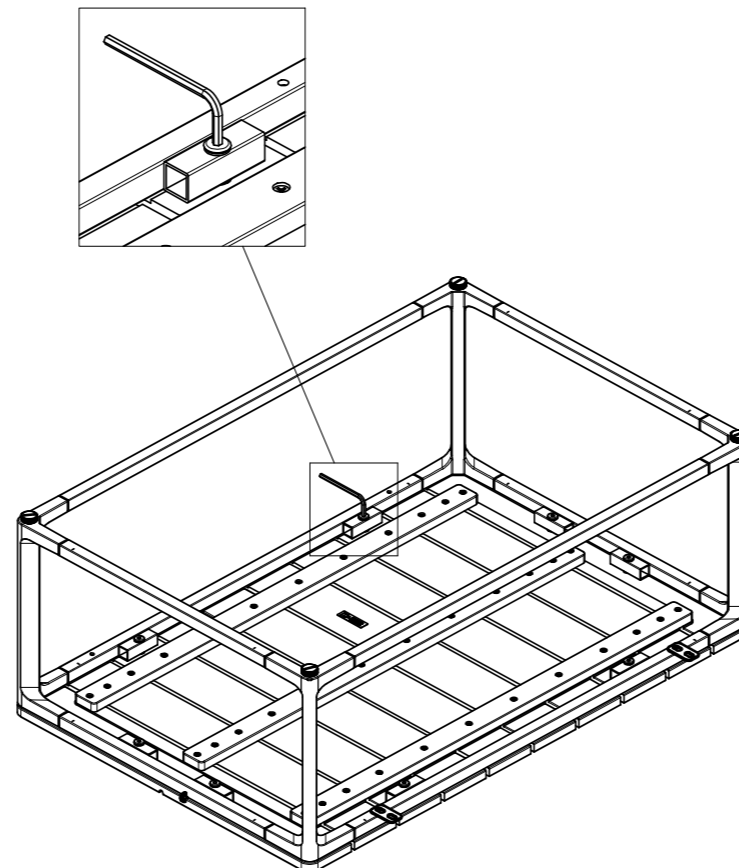

GENERAL SAFETY GUIDELINES

Read this guide carefully before using the product.
Keep this guide for future reference, do not throw away.
Only use the product in accordance with these instructions. Failure to follow the instructions contained
Within the user guide can result in damage to the product, and the warranty will become void.
Any responsibility is disclaimed due incorrect use of the product.
This product is suitable for use in both residential and contract environments.

Warranty
www.gloster.com

2