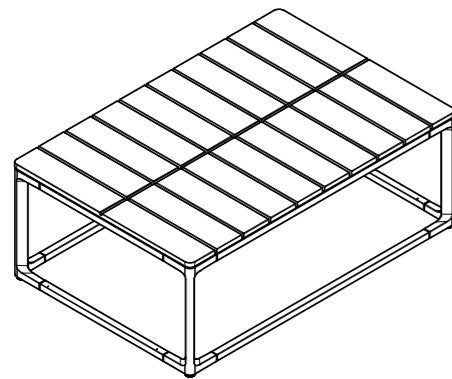

MAYA COFFEE TABLE 75 x 50 TEAK

ASSEMBLY GUIDE

 GLOSTER

DISTRIBUTED IN THE USA BY:

Gloster Furniture
1075 Fulp Industrial Road
PO Box 738
South Boston
VA 24592
USA

DISTRIBUTED IN EUROPE AND ROW BY:

Gloster Furniture GmbH
Zeppelinstrasse 22
21337 Lüneburg
Germany
Tel. +49 (0)4131 287530

Warranty
www.gloster.com

2

3

MAYA COFFEE TABLE LINKAGE SYSTEM

ASSEMBLY GUIDE

DISTRIBUTED IN THE USA BY:

Gloster Furniture
1075 Fulp Industrial Road
PO Box 738
South Boston
VA 24592
USA

DISTRIBUTED IN EUROPE AND ROW BY: