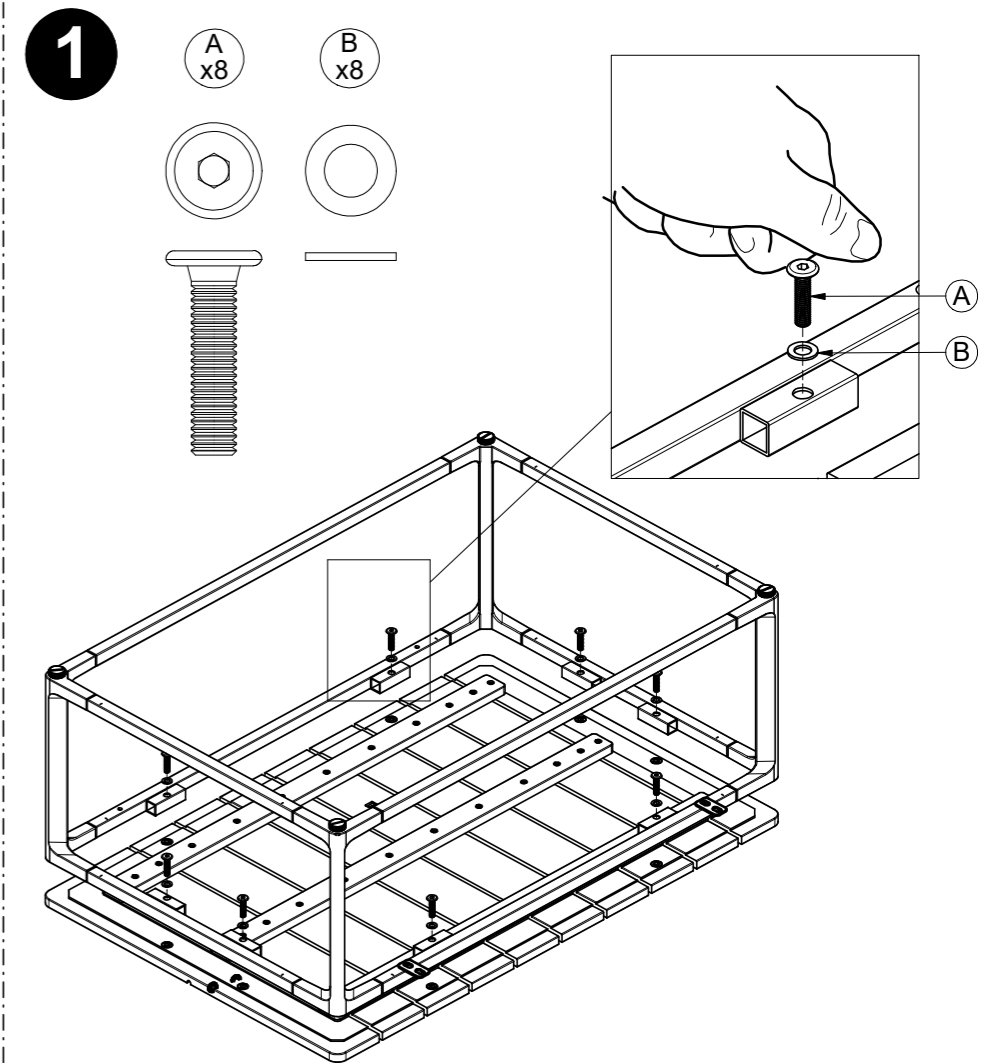

MAYA COFFEE TABLE 75 x 50 TEAK

ASSEMBLY GUIDE

 GLOSTER

DISTRIBUTED IN THE USA BY:

Gloster Furniture
1075 Fulp Industrial Road
PO Box 738
South Boston
VA 24592
USA

DISTRIBUTED IN EUROPE AND ROW BY:

Gloster Furniture GmbH
Zeppelinstrasse 22
21337 Lüneburg
Germany
Tel. +49 (0)4131 287530