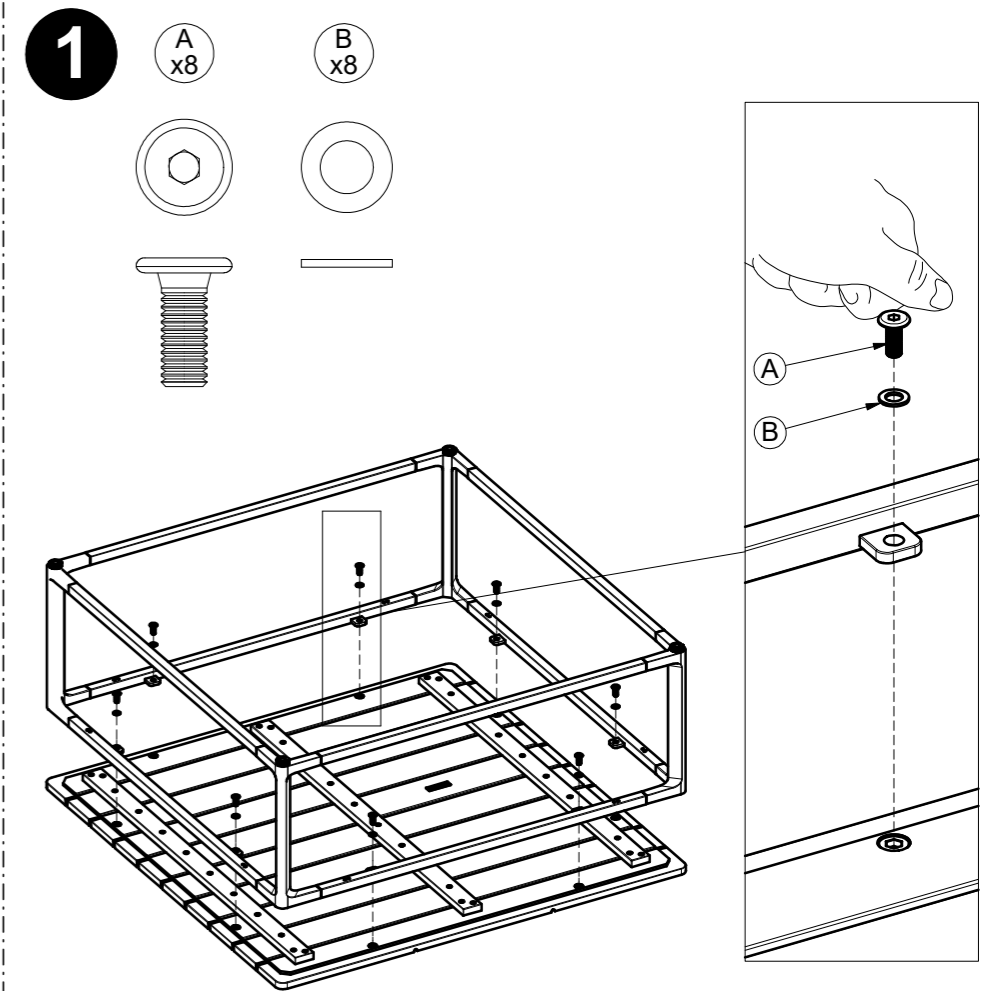

MAYA COFFEE TABLE 75 x 75 TEAK

ASSEMBLY GUIDE

DISTRIBUTED IN THE USA BY:

Gloster Furniture
1075 Fulp Industrial Road
PO Box 738
South Boston
VA 24592
USA

DISTRIBUTED IN EUROPE AND ROW BY:

Gloster Furniture GmbH
Zeppelinstrasse 22
21337 Lüneburg
Germany
Tel. +49 (0)4131 287530

GENERAL SAFETY GUIDELINES

Read this guide carefully before using the product.
Keep this guide for future reference, do not throw away.
Only use the product in accordance with these instructions. Failure to follow the instructions contained
Within the user guide can result in damage to the product, and the warranty will become void.
Any responsibility is disclaimed due incorrect use of the product.

Warranty
www.gloster.com