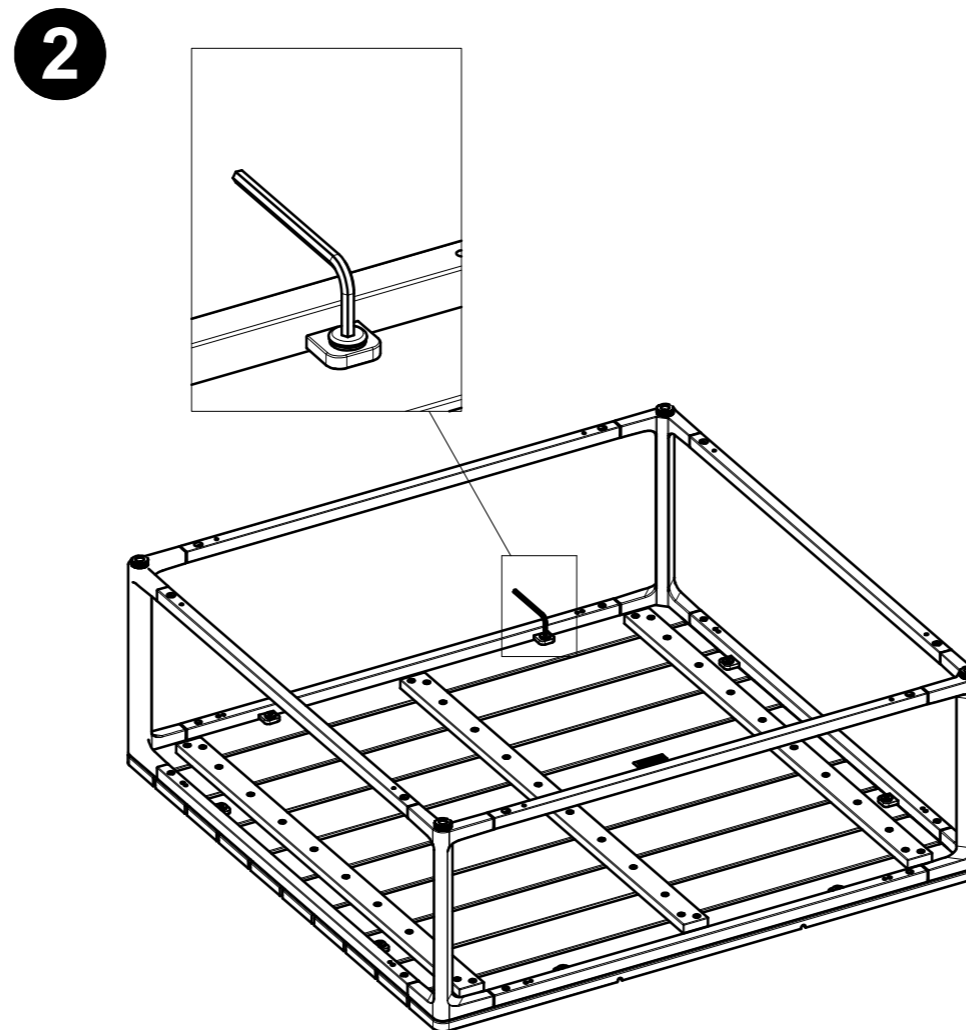

GENERAL SAFETY GUIDELINES

Read this guide carefully before using the product.
Keep this guide for future reference, do not throw away.
Only use the product in accordance with these instructions. Failure to follow the instructions contained within the user guide can result in damage to the product, and the warranty will become void.
Any responsibility is disclaimed due incorrect use of the product.

Warranty
www.gloster.com