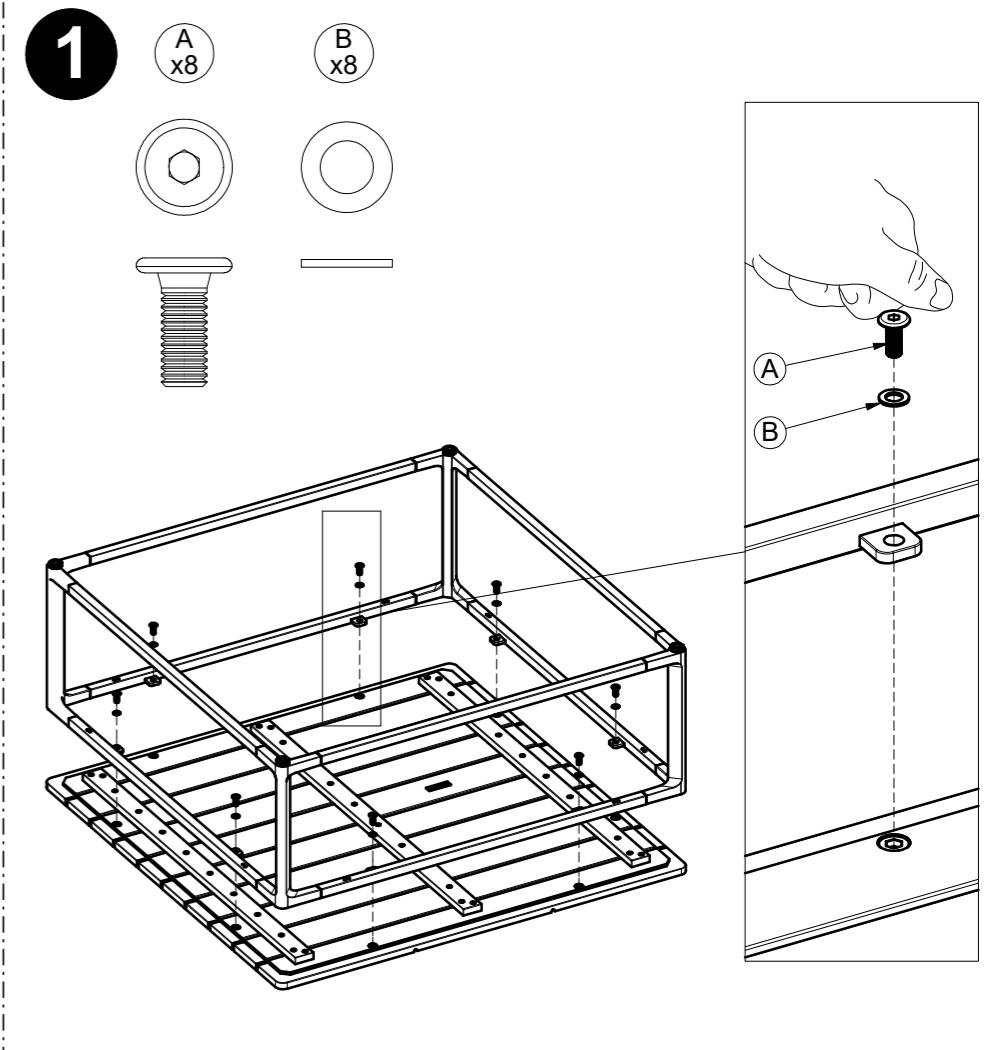

MAYA COFFEE TABLE 75 x 75 TEAK

ASSEMBLY GUIDE

DISTRIBUTED IN THE USA BY:

Gloster Furniture
1075 Fulp Industrial Road
PO Box 738
South Boston
VA 24592
USA

DISTRIBUTED IN EUROPE AND ROW BY:

Gloster Furniture GmbH
Zeppelinsrasse 22
21337 Lüneburg
Germany
Tel. +49 (0)4131 287530