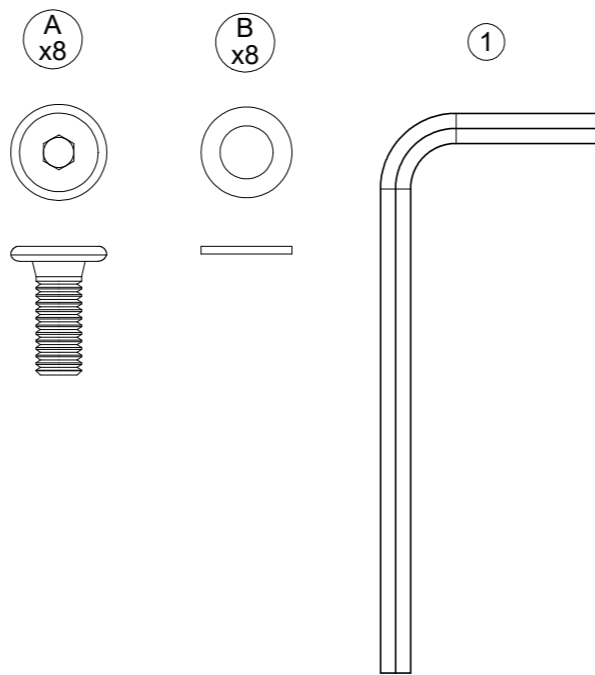

MAYA COFFEE TABLE 75 x 75 TEAK

ASSEMBLY GUIDE

DISTRIBUTED IN THE USA BY:

Gloster Furniture
1075 Fulp Industrial Road
PO Box 738
South Boston
VA 24592
USA

DISTRIBUTED IN EUROPE AND ROW BY:

Gloster Furniture GmbH
Zeppelinsrasse 22
21337 Lüneburg
Germany
Tel. +49 (0)4131 287530

Warranty
www.gloster.com

MAYA COFFEE TABLE LINKAGE SYSTEM

ASSEMBLY GUIDE

1

2

DISTRIBUTED IN THE USA BY:

Gloster Furniture
1075 Fulp Industrial Road
PO Box 738
South Boston
VA 24592
USA

DISTRIBUTED IN EUROPE AND ROW BY: