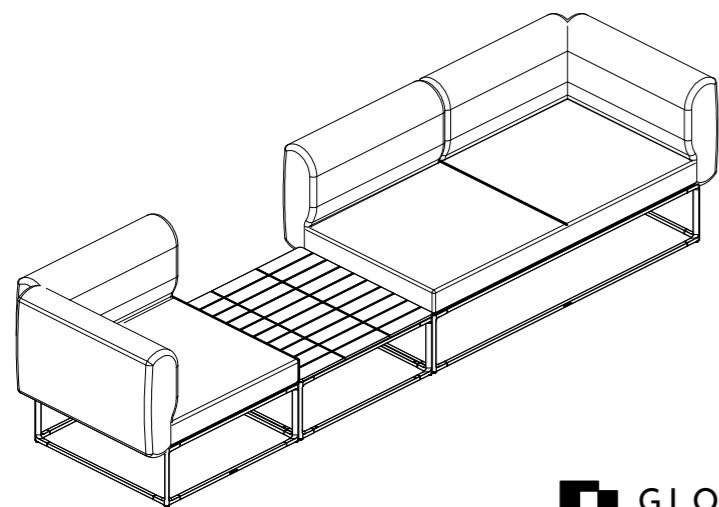

MAYA COFFEE TABLE 75 x 75 TEAK

ASSEMBLY GUIDE

DISTRIBUTED IN THE USA BY:

Gloster Furniture
1075 Fulp Industrial Road
PO Box 738
South Boston
VA 24592
USA

DISTRIBUTED IN EUROPE AND ROW BY:

Gloster Furniture GmbH
Zeppelinsrasse 22
21337 Lüneburg
Germany
Tel. +49 (0)4131 287530

Warranty
www.gloster.com

MAYA COFFEE TABLE LINKAGE SYSTEM

ASSEMBLY GUIDE

1

2

DISTRIBUTED IN THE USA BY:

Gloster Furniture
1075 Fulp Industrial Road
PO Box 738
South Boston
VA 24592
USA

DISTRIBUTED IN EUROPE AND ROW BY: