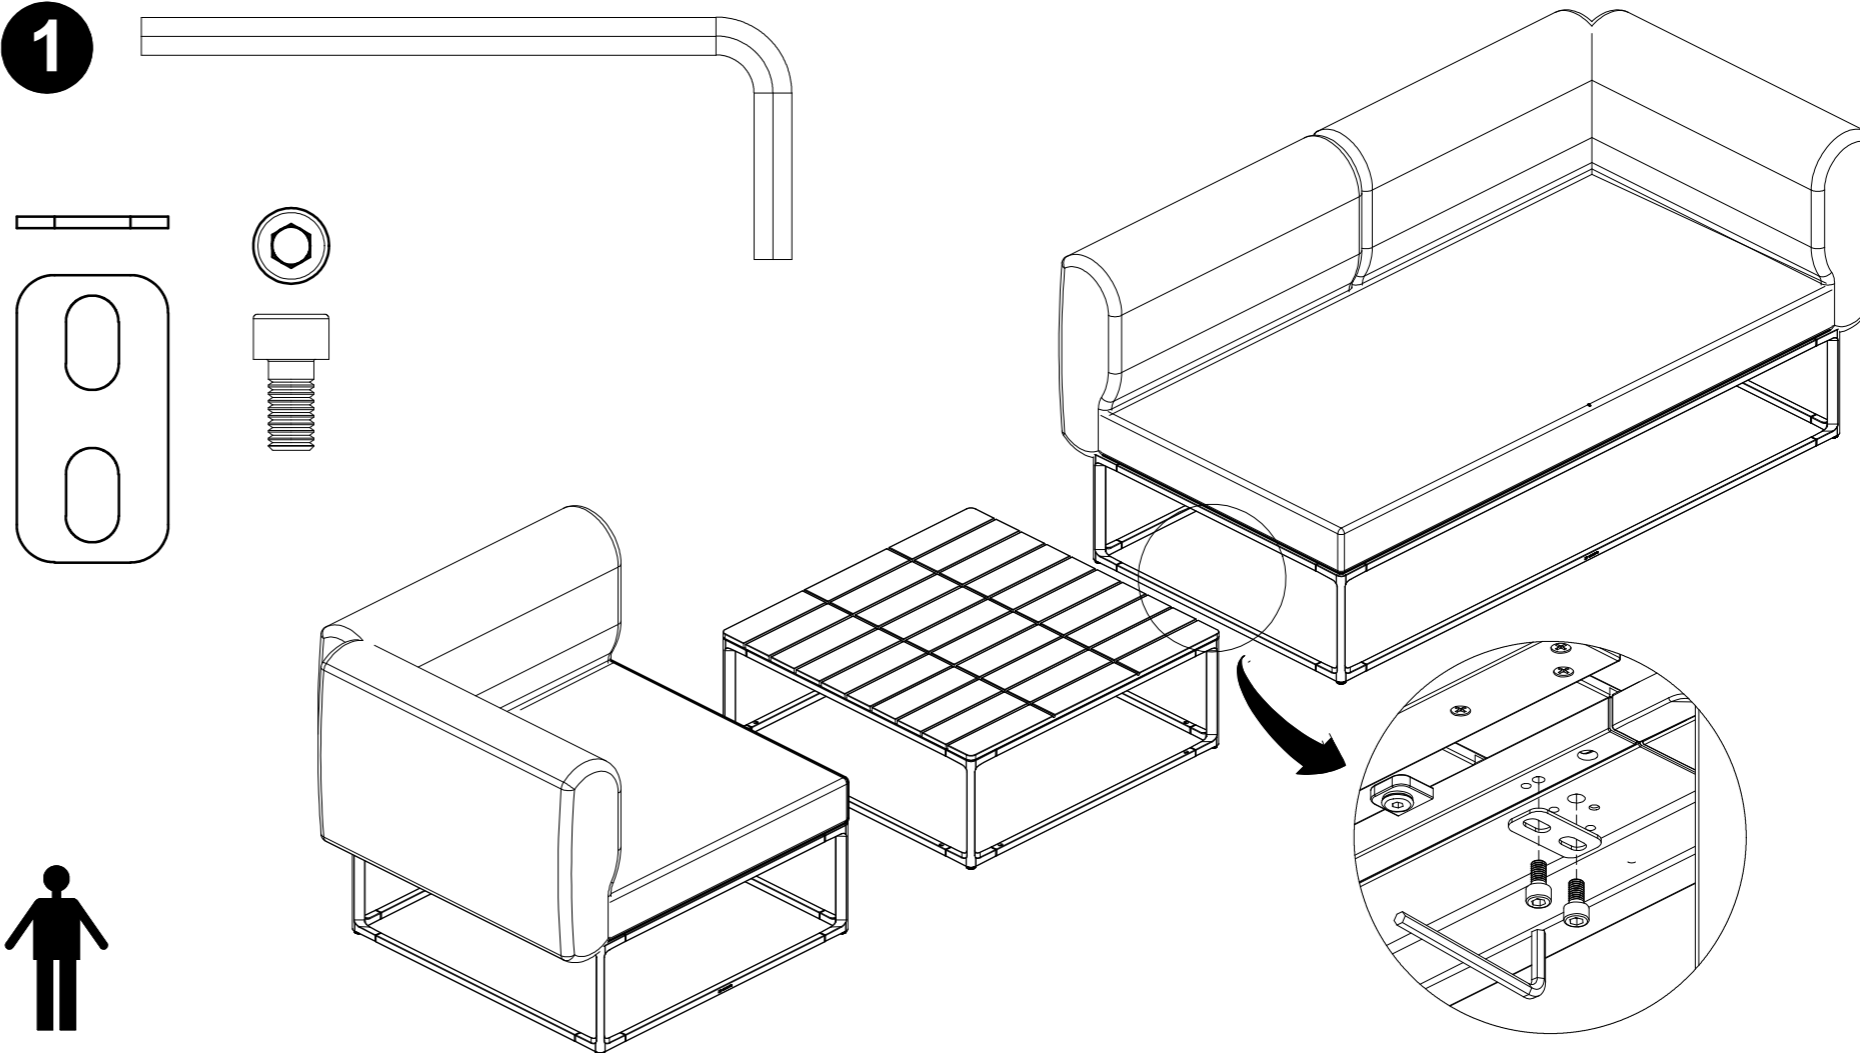

Warranty
www.gloster.com

MAYA COFFEE TABLE LINKAGE SYSTEM

ASSEMBLY GUIDE

1

2

DISTRIBUTED IN THE USA BY:

Gloster Furniture
1075 Fulp Industrial Road
PO Box 738
South Boston
VA 24592
USA

DISTRIBUTED IN EUROPE AND ROW BY: