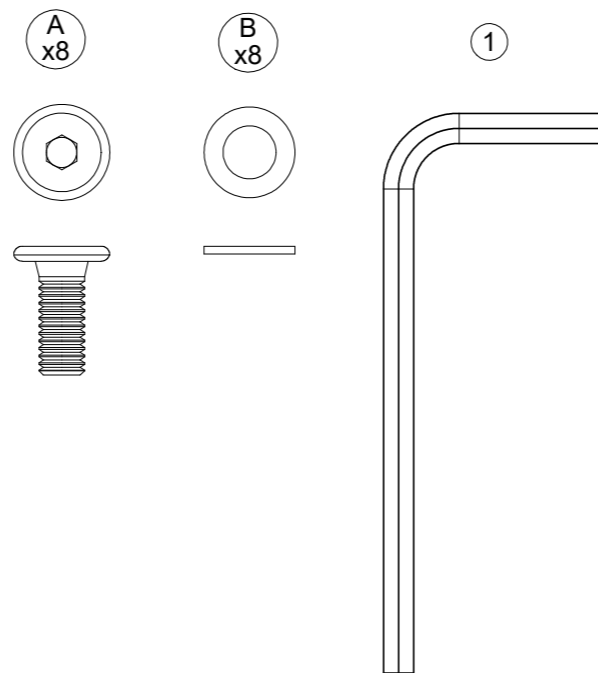

MAYA COFFEE TABLE 75 x 75 TEAK

ASSEMBLY GUIDE

DISTRIBUTED IN THE USA BY:

Gloster Furniture
1075 Fulp Industrial Road
PO Box 738
South Boston
VA 24592
USA

DISTRIBUTED IN EUROPE AND ROW BY:

Gloster Furniture GmbH
Zeppelinstrasse 22
21337 Lüneburg
Germany
Tel. +49 (0)4131 287530

Warranty
www.gloster.com

MAYA COFFEE TABLE LINKAGE SYSTEM

ASSEMBLY GUIDE

 GLOSTER

DISTRIBUTED IN THE USA BY:

Gloster Furniture
1075 Fulp Industrial Road
PO Box 738
South Boston
VA 24592
USA

DISTRIBUTED IN EUROPE AND ROW BY: