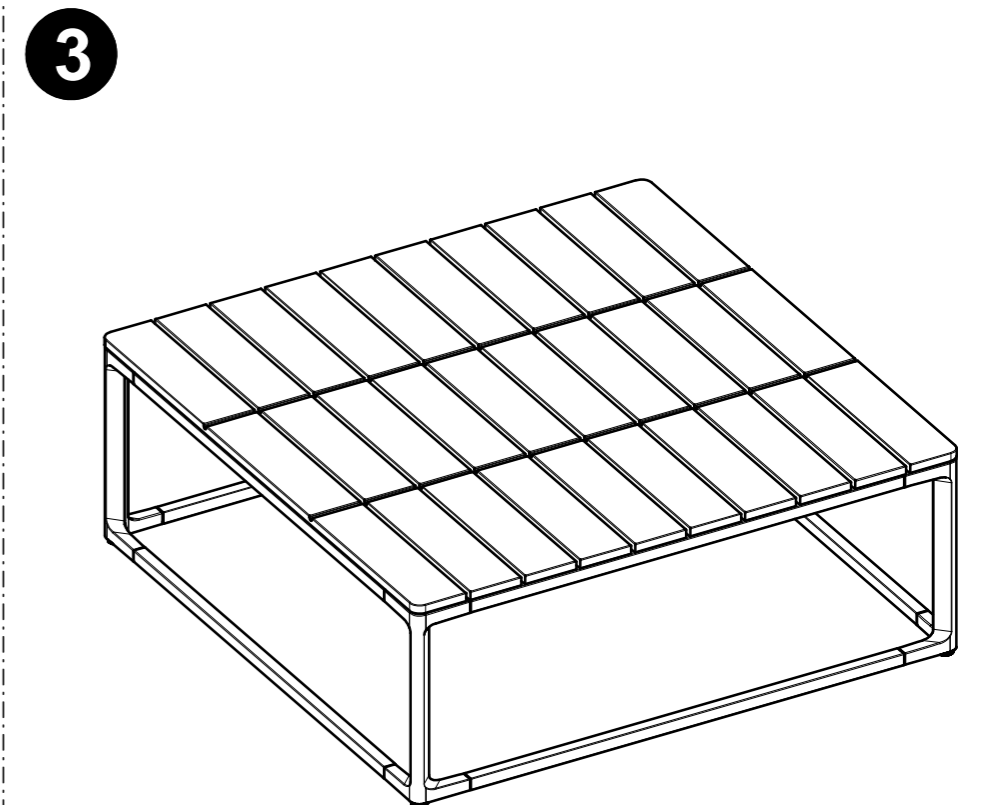

MAYA COFFEE TABLE 75 x 75 TEAK

ASSEMBLY GUIDE

DISTRIBUTED IN THE USA BY:

Gloster Furniture
1075 Fulp Industrial Road
PO Box 738
South Boston
VA 24592
USA

DISTRIBUTED IN EUROPE AND ROW BY:

Gloster Furniture GmbH
Zeppelinstrasse 22
21337 Lüneburg
Germany
Tel. +49 (0)4131 287530

GENERAL SAFETY GUIDELINES

Read this guide carefully before using the product.
Keep this guide for future reference, do not throw away.
Only use the product in accordance with these instructions. Failure to follow the instructions contained
Within the user guide can result in damage to the product, and the warranty will become void.
Any responsibility is disclaimed due incorrect use of the product.

Warranty
www.gloster.com