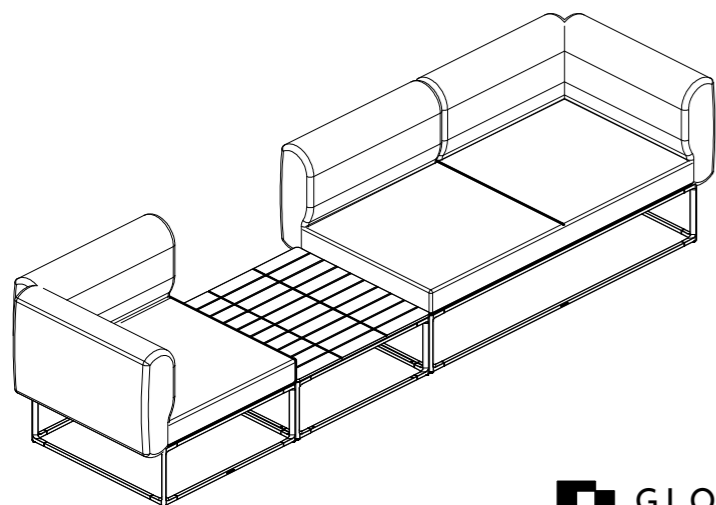

MAYA COFFEE TABLE 75 x 75 TEAK

ASSEMBLY GUIDE

DISTRIBUTED IN THE USA BY:

Gloster Furniture
1075 Fulp Industrial Road
PO Box 738
South Boston
VA 24592
USA

DISTRIBUTED IN EUROPE AND ROW BY:

Gloster Furniture GmbH
Zeppelinstrasse 22
21337 Lüneburg
Germany
Tel. +49 (0)4131 287530

Warranty
www.gloster.com

MAYA COFFEE TABLE LINKAGE SYSTEM

ASSEMBLY GUIDE

 GLOSTER

DISTRIBUTED IN THE USA BY:

Gloster Furniture
1075 Fulp Industrial Road
PO Box 738
South Boston
VA 24592
USA

DISTRIBUTED IN EUROPE AND ROW BY: