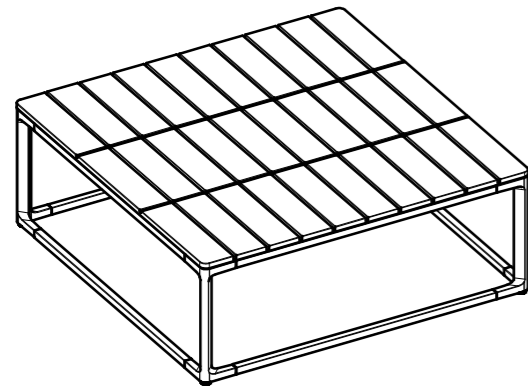

MAYA COFFEE TABLE 75 x 75 TEAK

ASSEMBLY GUIDE

DISTRIBUTED IN THE USA BY:

Gloster Furniture
1075 Fulp Industrial Road
PO Box 738
South Boston
VA 24592
USA

DISTRIBUTED IN EUROPE AND ROW BY:

Gloster Furniture GmbH
Zeppelinstrasse 22
21337 Lüneburg
Germany
Tel. +49 (0)4131 287530