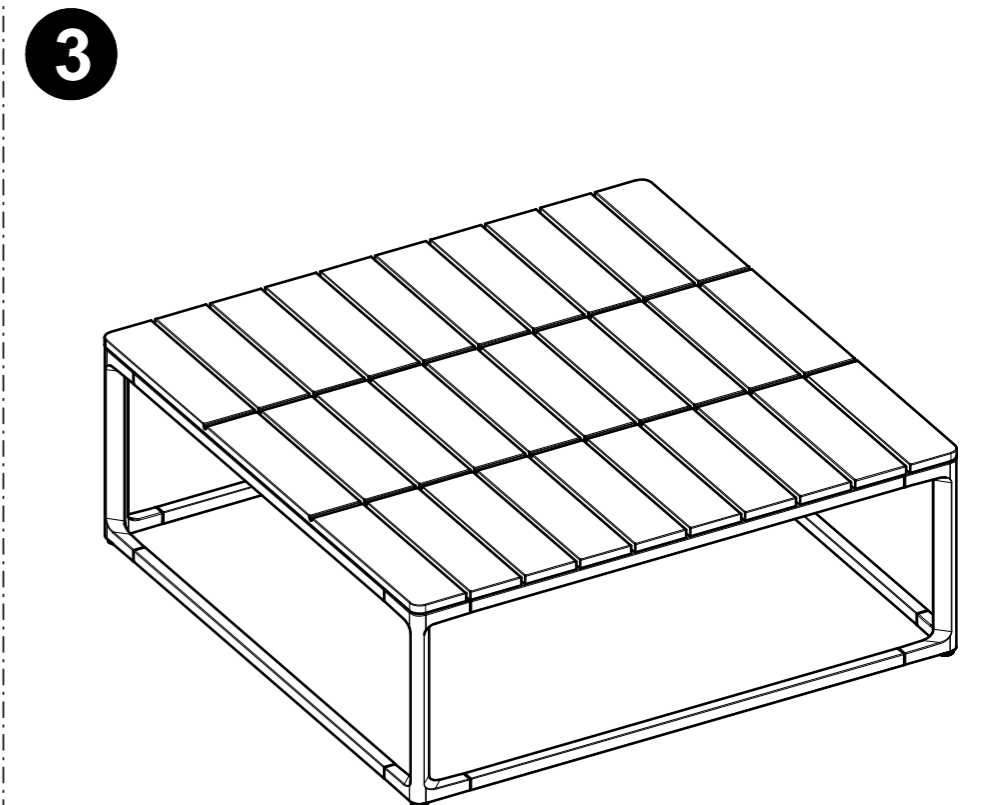

MAYA COFFEE TABLE 75 x 75 TEAK

ASSEMBLY GUIDE

DISTRIBUTED IN THE USA BY:

Gloster Furniture
1075 Fulp Industrial Road
PO Box 738
South Boston
VA 24592
USA

DISTRIBUTED IN EUROPE AND ROW BY:

Gloster Furniture GmbH
Zeppelinsrasse 22
21337 Lüneburg
Germany
Tel. +49 (0)4131 287530

Warranty
www.gloster.com

MAYA COFFEE TABLE LINKAGE SYSTEM

ASSEMBLY GUIDE

1

2

DISTRIBUTED IN THE USA BY:

Gloster Furniture
1075 Fulp Industrial Road
PO Box 738
South Boston
VA 24592
USA

DISTRIBUTED IN EUROPE AND ROW BY: