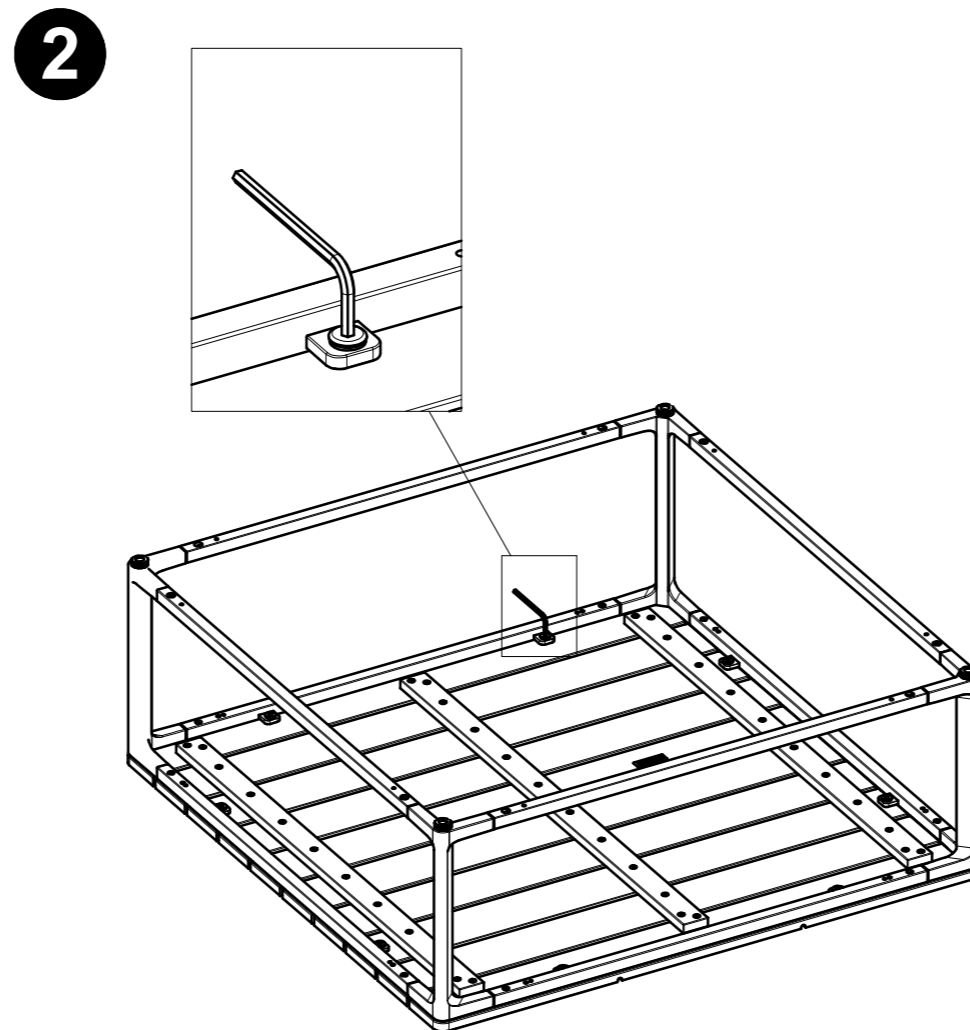

MAYA COFFEE TABLE 75 x 75 TEAK

ASSEMBLY GUIDE

DISTRIBUTED IN THE USA BY:

Gloster Furniture
1075 Fulp Industrial Road
PO Box 738
South Boston
VA 24592
USA

DISTRIBUTED IN EUROPE AND ROW BY:

Gloster Furniture GmbH
Zeppelinstrasse 22
21337 Lüneburg
Germany
Tel. +49 (0)4131 287530

GENERAL SAFETY GUIDELINES

Read this guide carefully before using the product.
Keep this guide for future reference, do not throw away.
Only use the product in accordance with these instructions. Failure to follow the instructions contained
Within the user guide can result in damage to the product, and the warranty will become void.
Any responsibility is disclaimed due incorrect use of the product.

Warranty
www.gloster.com