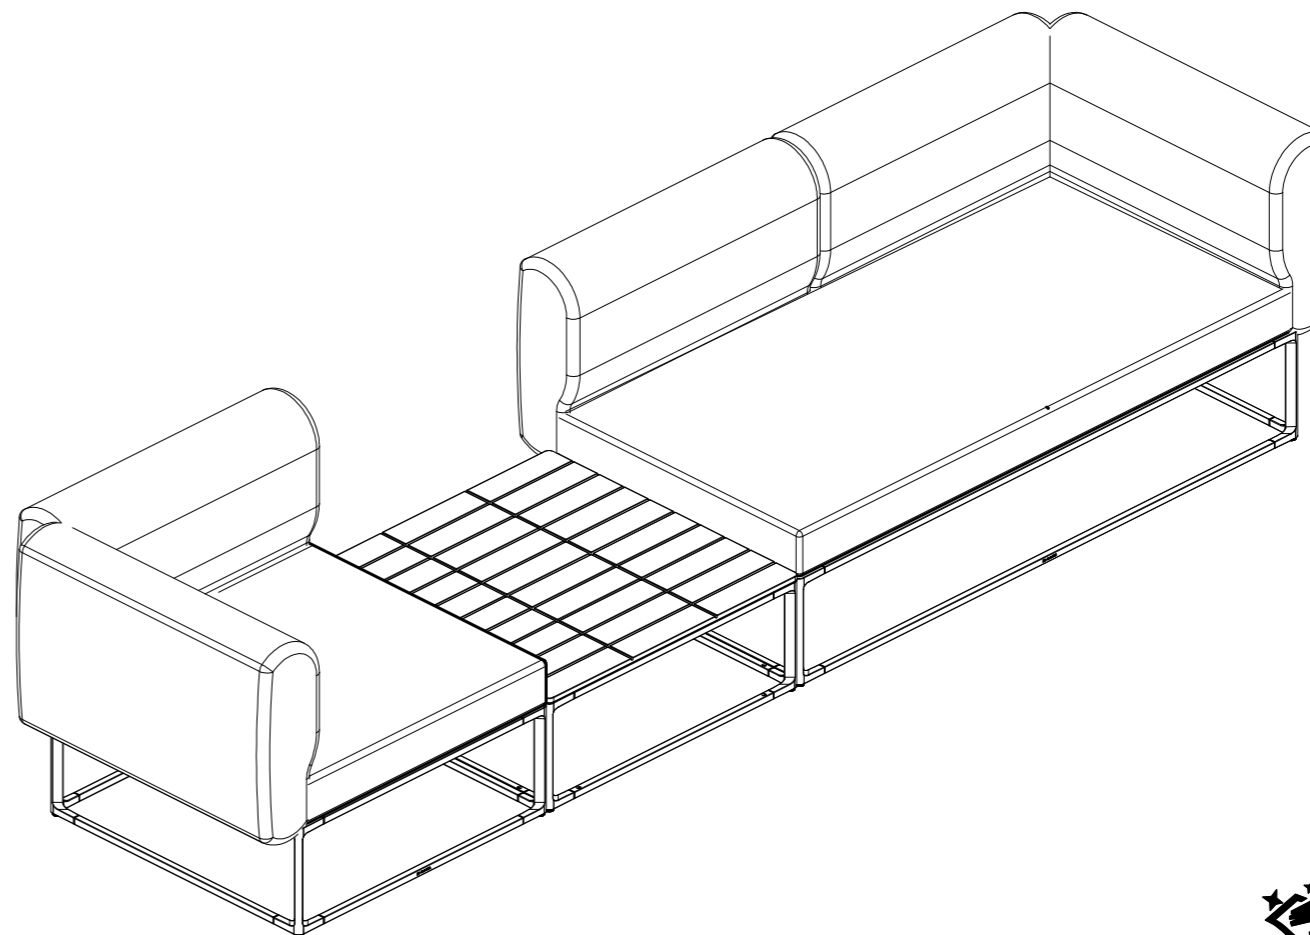

Warranty
www.gloster.com

MAYA COFFEE TABLE LINKAGE SYSTEM

ASSEMBLY GUIDE

1

2

DISTRIBUTED IN THE USA BY:

Gloster Furniture
1075 Fulp Industrial Road
PO Box 738
South Boston
VA 24592
USA

DISTRIBUTED IN EUROPE AND ROW BY: