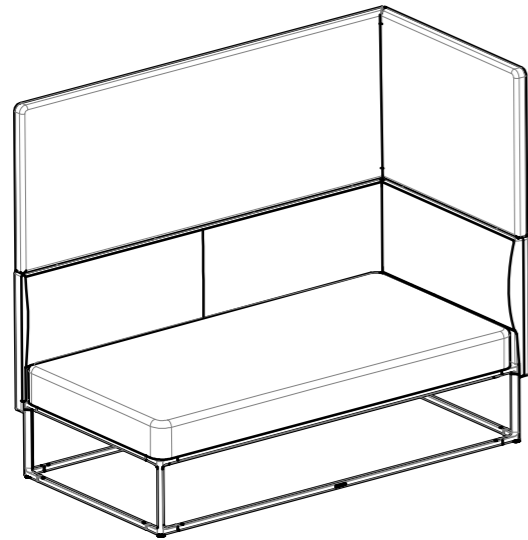

MAYA COVE SOFA 309 X 79 RIGHT

ASSEMBLY GUIDE