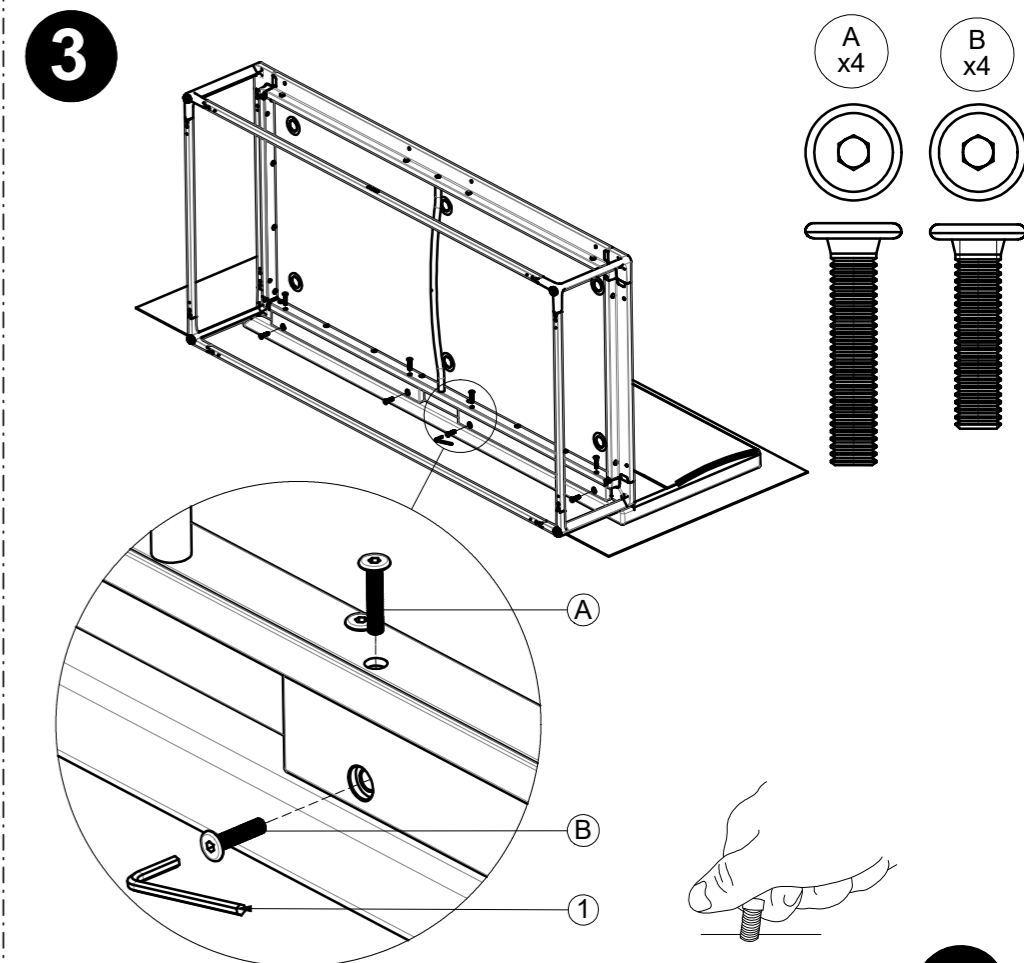

GENERAL SAFETY GUIDELINES

Read this guide carefully before using the product.
Keep this guide for future reference, do not throw away.
Only use the product in accordance with these instructions. Failure to follow the instructions contained
Within the user guide can result in damage to the product, and the warranty will become void.
Any responsibility is disclaimed due incorrect use of the product.
This product is suitable for use in both residential and contract environments.

Warranty
www.gloster.com