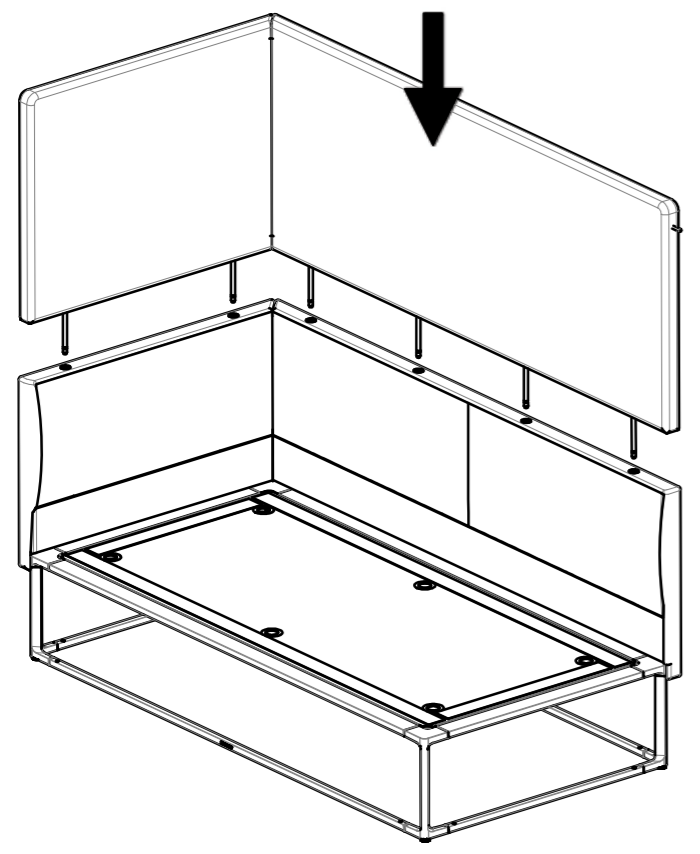

Warranty
www.gloster.com

4

5

6

7

8

LINKAGE

MAYA COVE SOFA 309 X 79 RIGHT