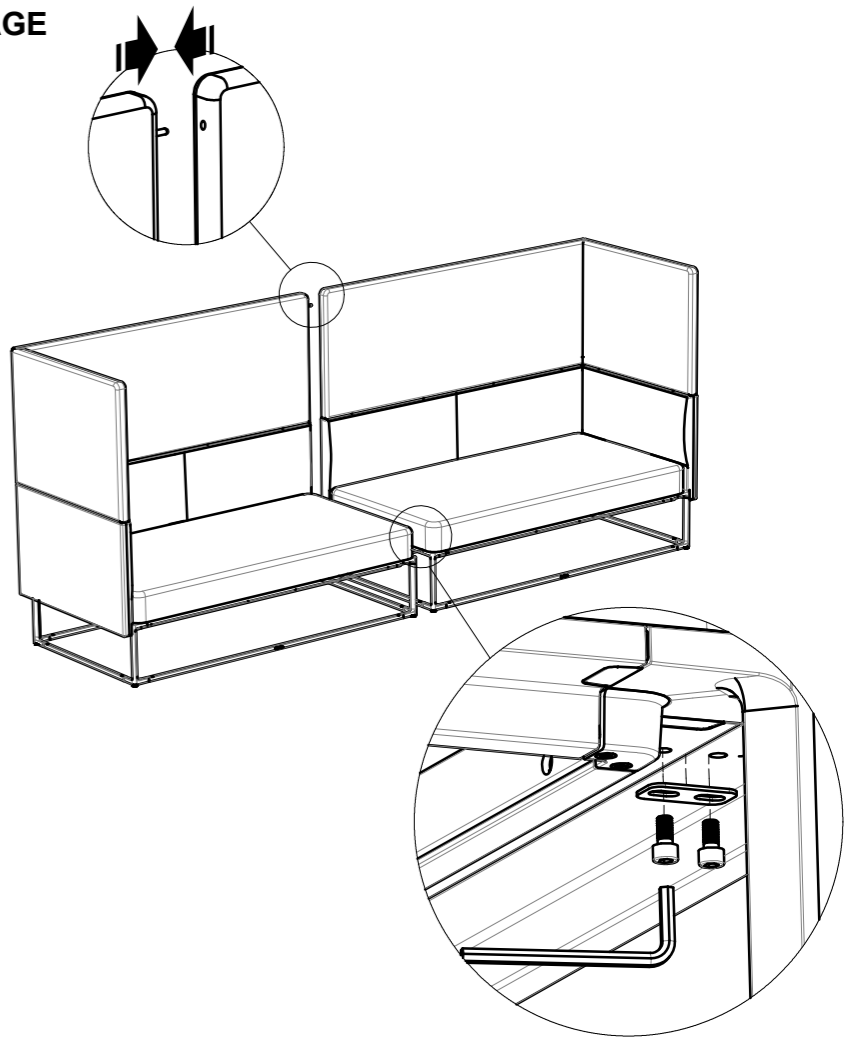

Warranty
www.gloster.com

4

5

6

7

8

LINKAGE

MAYA COVE SOFA 309 X 79 RIGHT