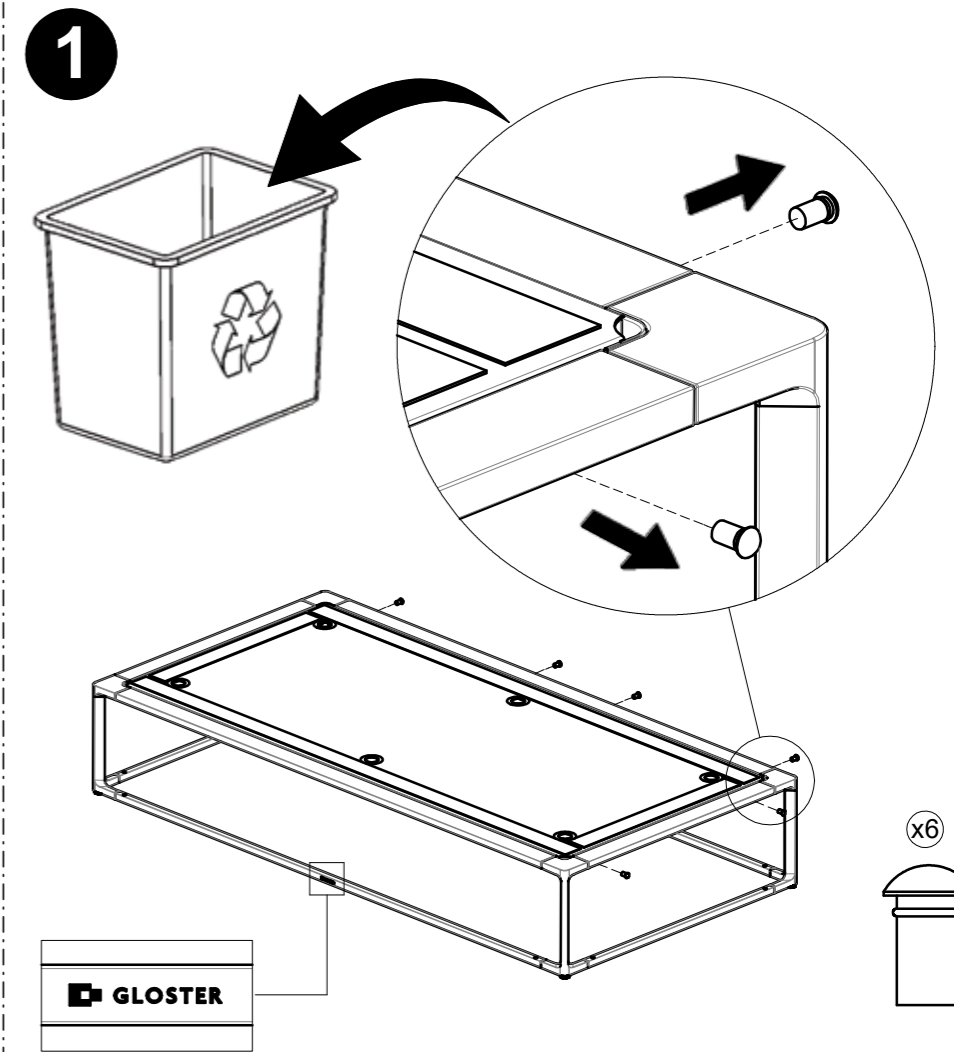

MAYA COVE SOFA 309 X 79 RIGHT

ASSEMBLY GUIDE