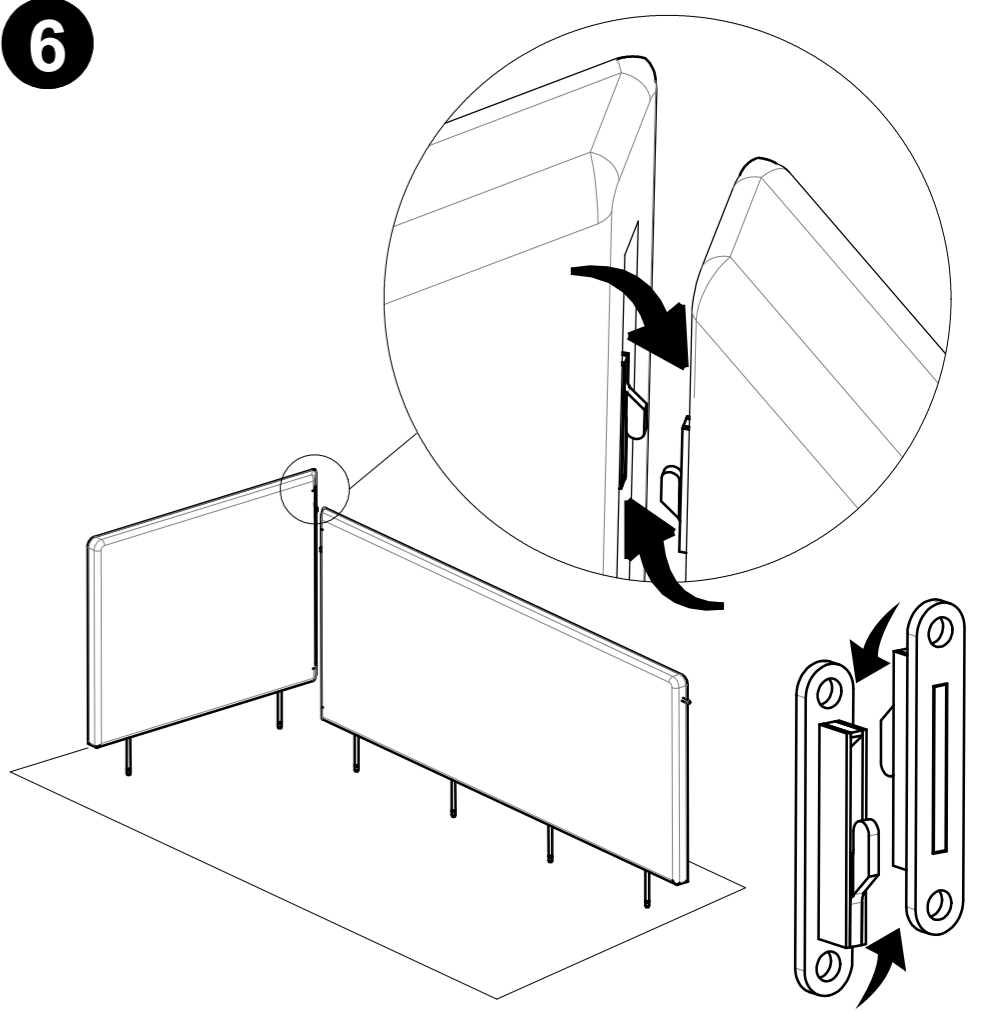

Warranty
www.gloster.com

4

5

6

7

8

LINKAGE

MAYA COVE SOFA 309 X 79 RIGHT