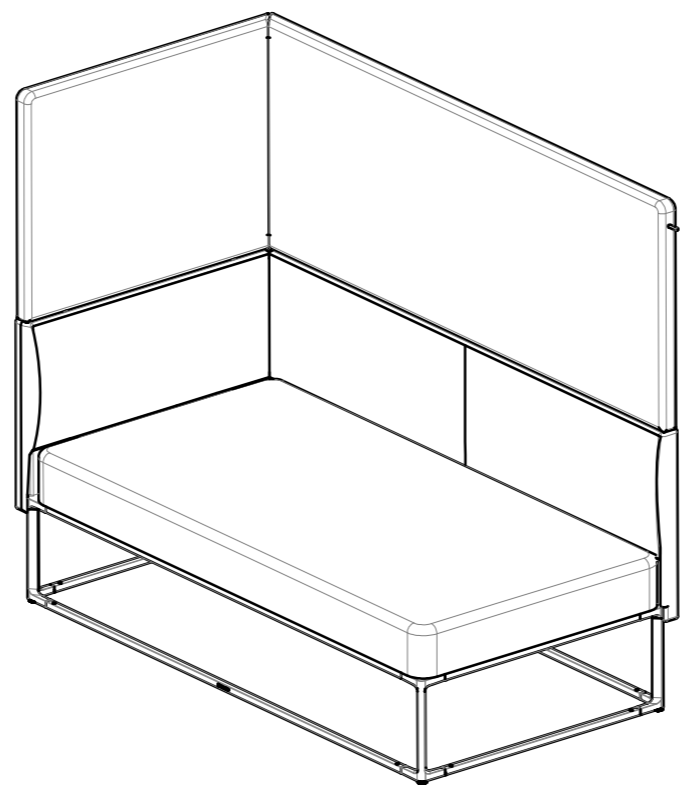

Warranty
www.gloster.com

4

5

6

7

8

LINKAGE

MAYA COVE SOFA 309 X 79 RIGHT