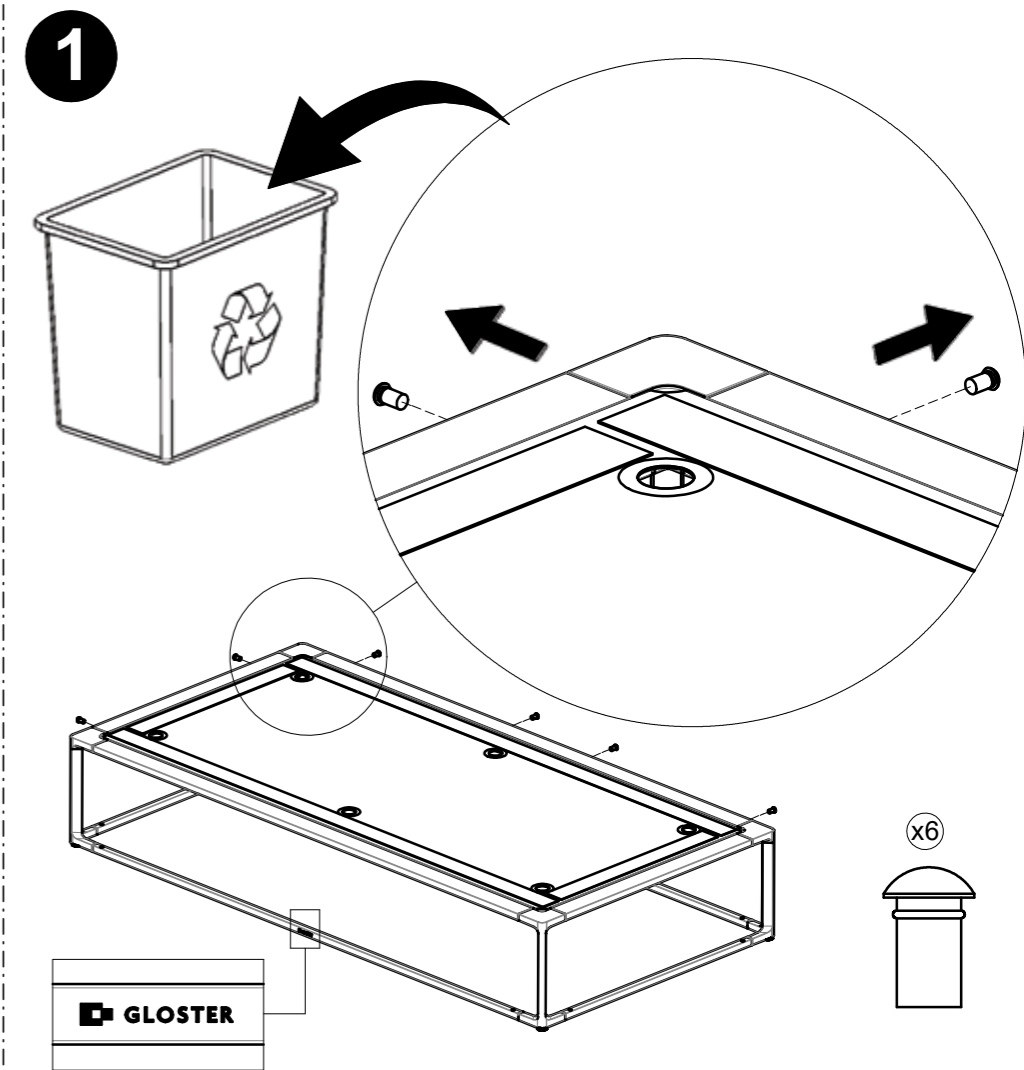

MAYA COVE SOFA 309 X 79 LEFT

ASSEMBLY GUIDE

 GLOSTER

DISTRIBUTED IN THE USA BY:

Gloster Furniture
1075 Fulp Industrial Road
PO Box 738
South Boston
VA 24592
USA

DISTRIBUTED IN EUROPE AND ROW BY:

Gloster Furniture GmbH
Zeppelinstrasse 22
21337 Luneburg
Germany
Tel. +49 (0)4131 287530