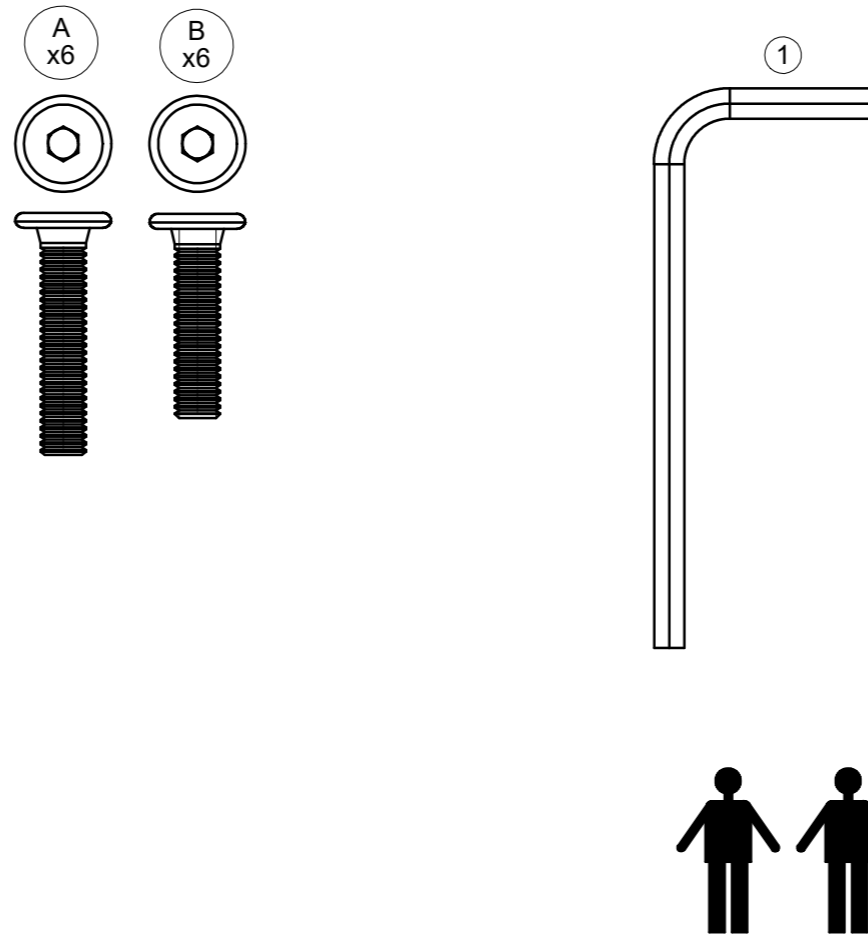

MAYA COVE SOFA 309 X 79 LEFT

ASSEMBLY GUIDE

 GLOSTER

DISTRIBUTED IN THE USA BY:

Gloster Furniture
1075 Fulp Industrial Road
PO Box 738
South Boston
VA 24592
USA

DISTRIBUTED IN EUROPE AND ROW BY:

Gloster Furniture GmbH
Zeppelinstrasse 22
21337 Luneburg
Germany
Tel. +49 (0)4131 287530

Warranty
www.gloster.com

4

5

6

7

8

LINKAGE

MAYA COVE SOFA 309 X 79 RIGHT