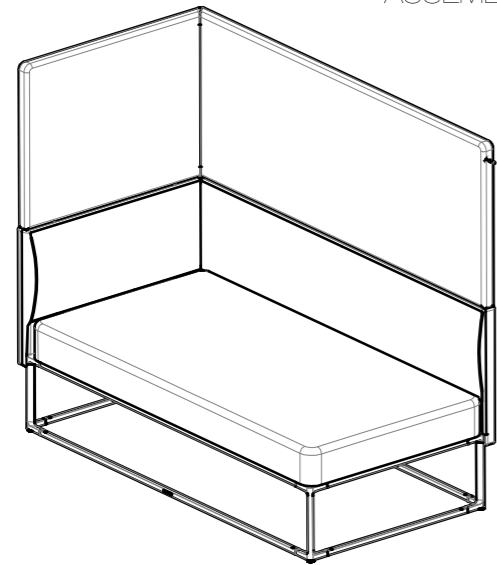

MAYA COVE SOFA 309 X 79 LEFT

ASSEMBLY GUIDE

 GLOSTER

DISTRIBUTED IN THE USA BY:

Gloster Furniture
1075 Fulp Industrial Road
PO Box 738
South Boston
VA 24592
USA

DISTRIBUTED IN EUROPE AND ROW BY:

Gloster Furniture GmbH
Zeppelinstrasse 22
21337 Luneburg
Germany
Tel. +49 (0)4131 287530

Warranty
www.gloster.com

4

5

6

7

8

LINKAGE

MAYA COVE SOFA 309 X 79 RIGHT