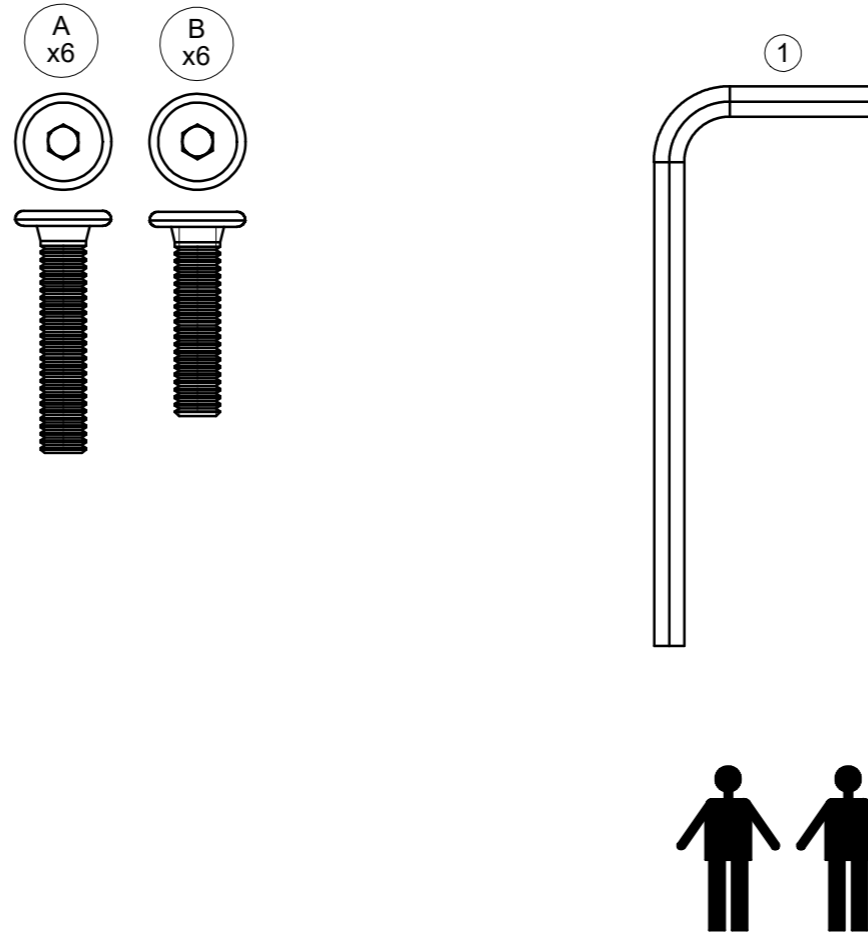

Warranty
www.gloster.com

4

5

6

7

8

LINKAGE

MAYA COVE SOFA 309 X 79 RIGHT

ASSEMBLY GUIDE

DISTRIBUTED IN THE USA BY:

Gloster Furniture
1075 Fulp Industrial Road
PO Box 738
South Boston
VA 24592
USA

DISTRIBUTED IN EUROPE AND ROW BY:

Gloster Furniture GmbH
Zeppelinstrasse 22
21337 Luneburg
Germany
Tel. +49 (0)4131 287530