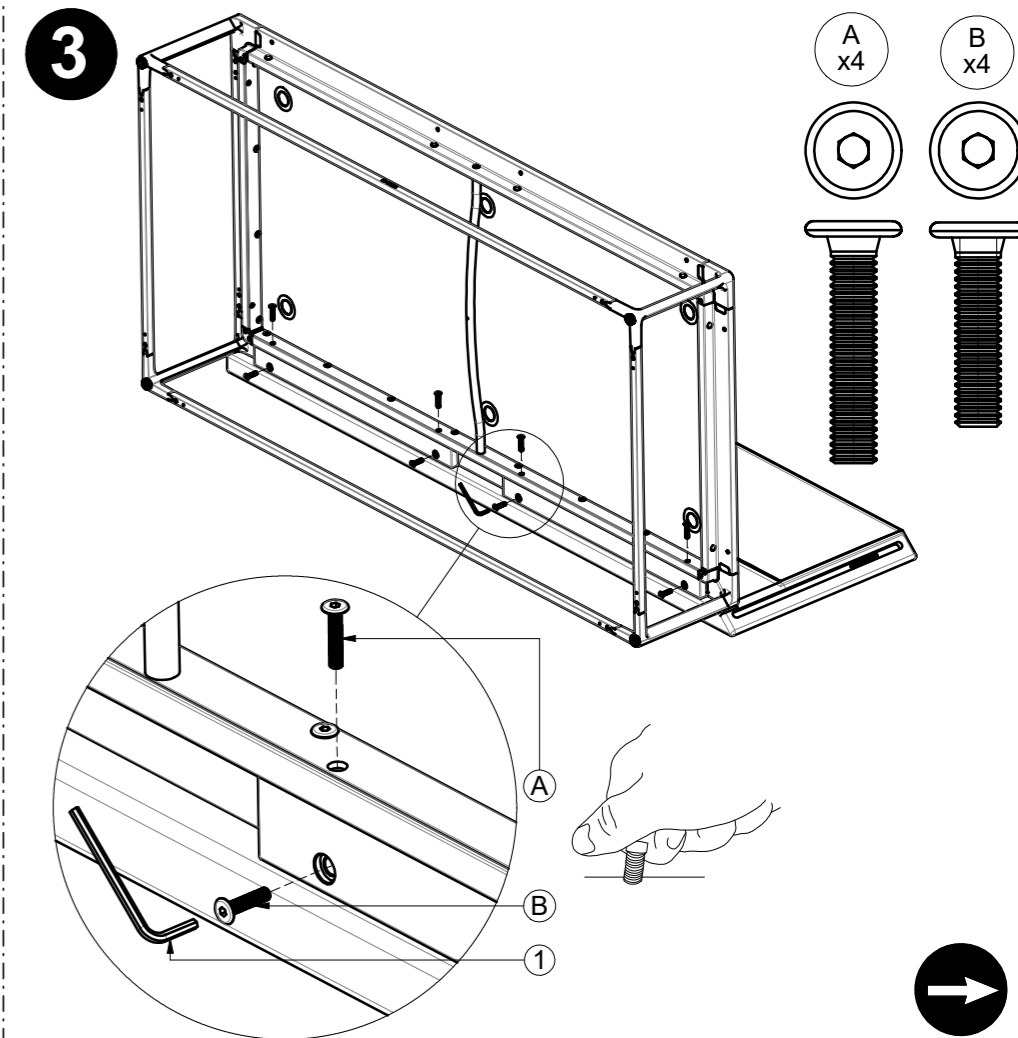

GENERAL SAFETY GUIDELINES

Read this guide carefully before using the product.
Keep this guide for future reference, do not throw away.
Only use the product in accordance with these instructions. Failure to follow the instructions contained
Within the user guide can result in damage to the product, and the warranty will become void.
Any responsibility is disclaimed due incorrect use of the product.
This product is suitable for use in both residential and contract environments.

Warranty
www.gloster.com