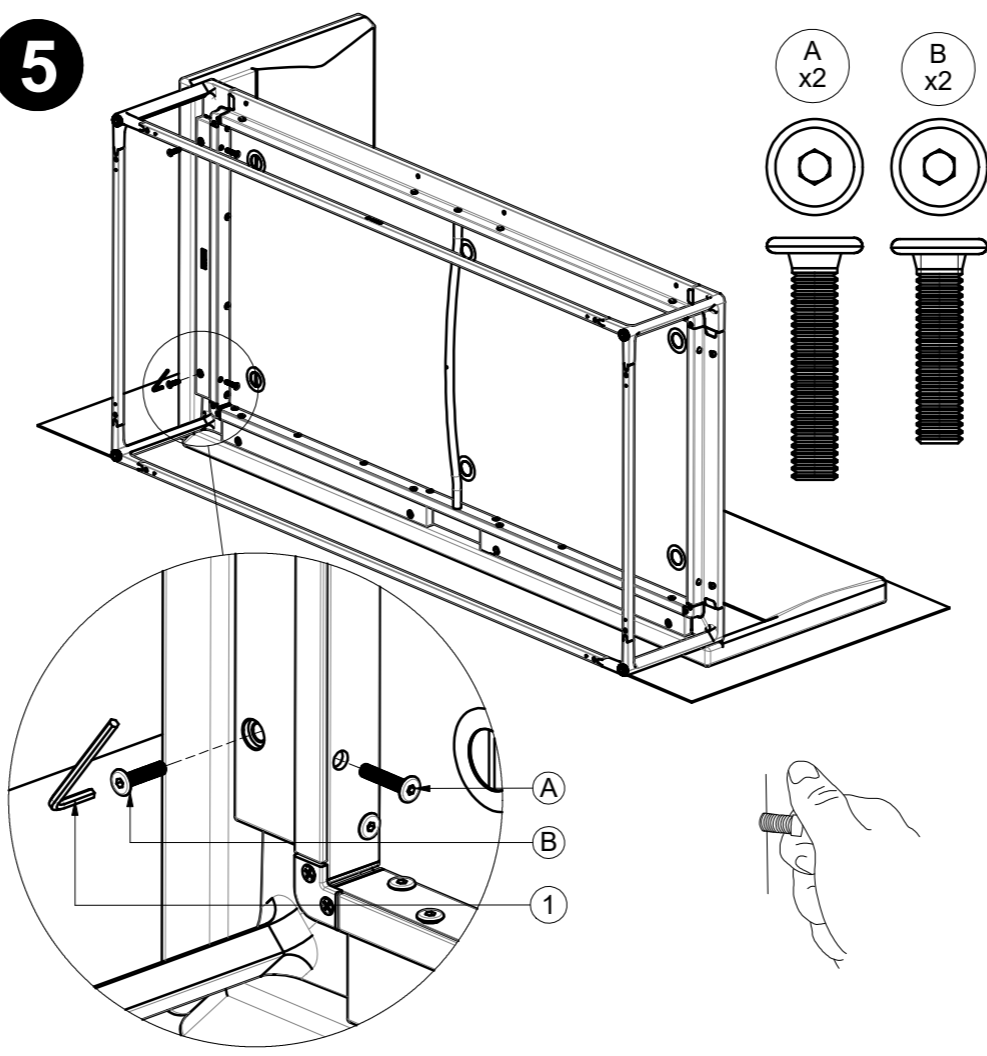

Warranty
www.gloster.com

4

5

6

7

8

LINKAGE

MAYA COVE SOFA 309 X 79 RIGHT