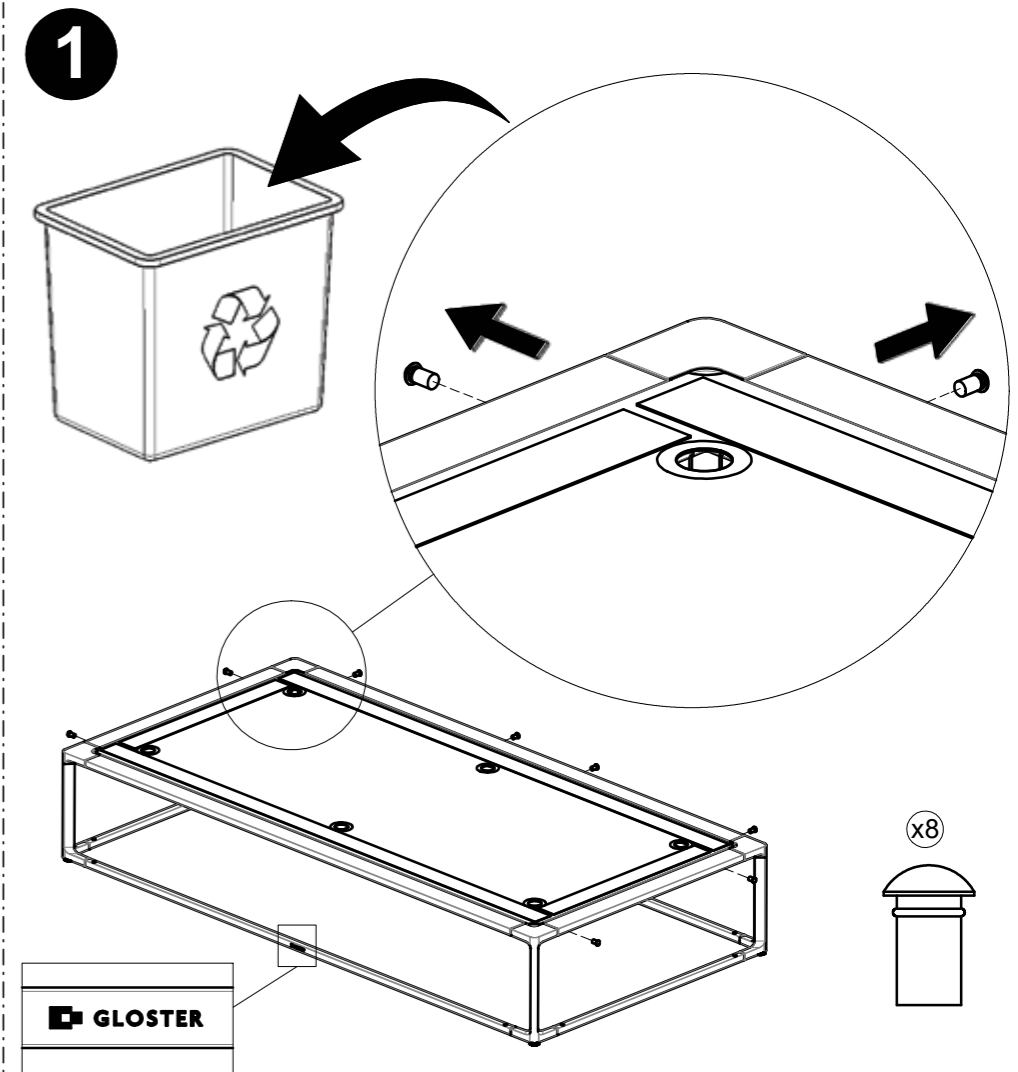

MAYA COVE SOFA 158 X 79

ASSEMBLY GUIDE

 GLOSTER

DISTRIBUTED IN THE USA BY:

Gloster Furniture
1075 Fulp Industrial Road
PO Box 738
South Boston
VA 24592
USA

DISTRIBUTED IN EUROPE AND ROW BY:

Gloster Furniture GmbH
Zeppelinstrasse 22
21337 Luneburg
Germany
Tel. +49 (0)4131 287530