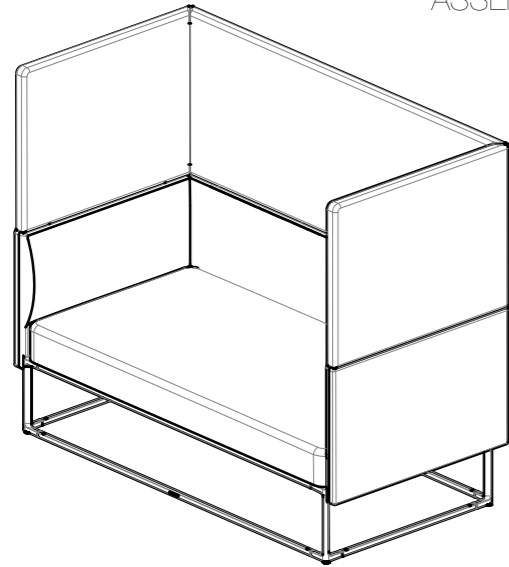

MAYA COVE SOFA 158 X 79

ASSEMBLY GUIDE

 GLOSTER

DISTRIBUTED IN THE USA BY:

Gloster Furniture
1075 Fulp Industrial Road
PO Box 738
South Boston
VA 24592
USA

DISTRIBUTED IN EUROPE AND ROW BY:

Gloster Furniture GmbH
Zeppelinstrasse 22
21337 Luneburg
Germany
Tel. +49 (0)4131 287530