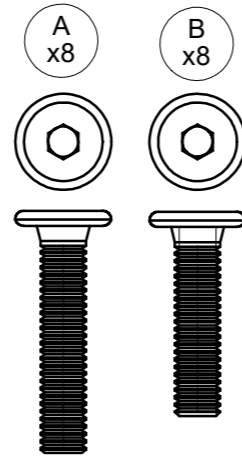

MAYA COVE SOFA 158 X 79

ASSEMBLY GUIDE

 GLOSTER

DISTRIBUTED IN THE USA BY:

Gloster Furniture
1075 Fulp Industrial Road
PO Box 738
South Boston
VA 24592
USA

DISTRIBUTED IN EUROPE AND ROW BY:

Gloster Furniture GmbH
Zeppelinstrasse 22
21337 Luneburg
Germany
Tel. +49 (0)4131 287530