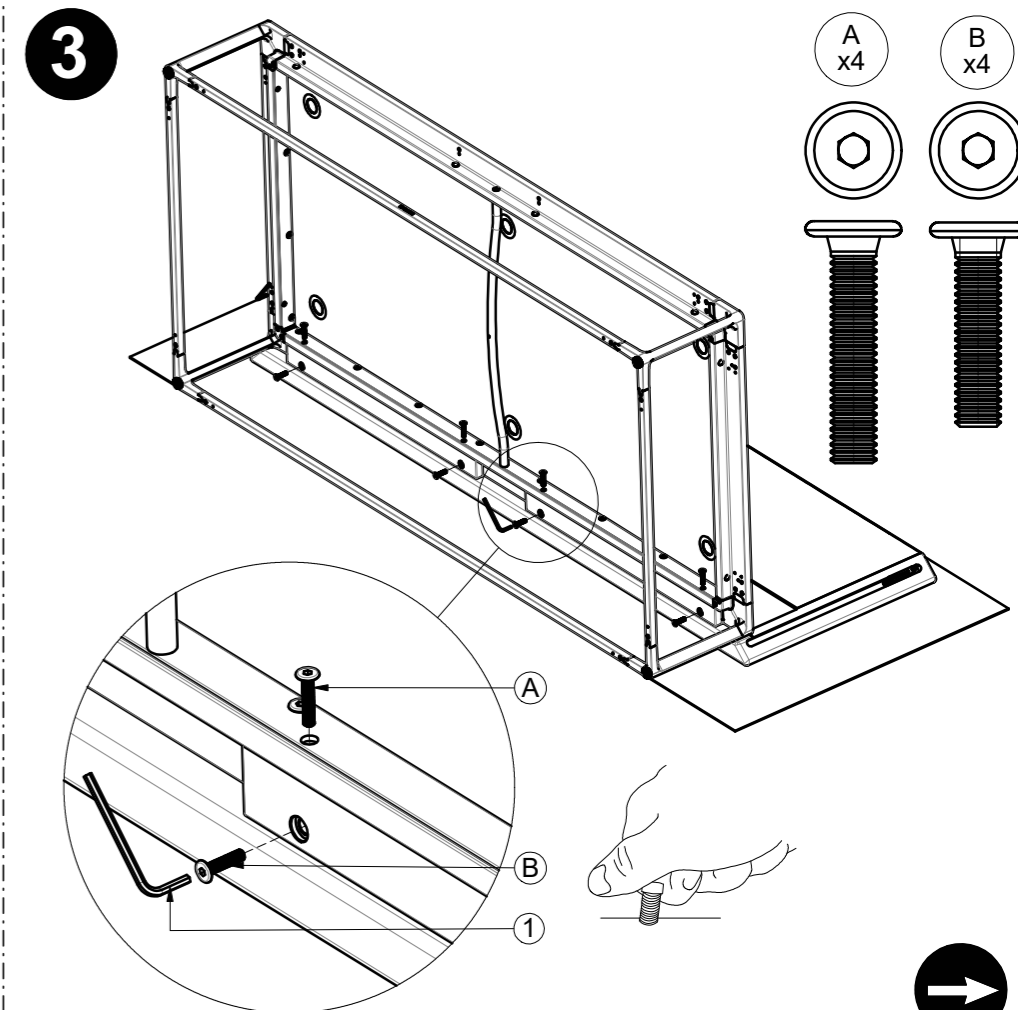

GENERAL SAFETY GUIDELINES

Read this guide carefully before using the product.
Keep this guide for future reference, do not throw away.
Only use the product in accordance with these instructions. Failure to follow the instructions contained
Within the user guide can result in damage to the product, and the warranty will become void.
Any responsibility is disclaimed due incorrect use of the product.
This product is suitable for use in both residential and contract environments.

Warranty
www.gloster.com