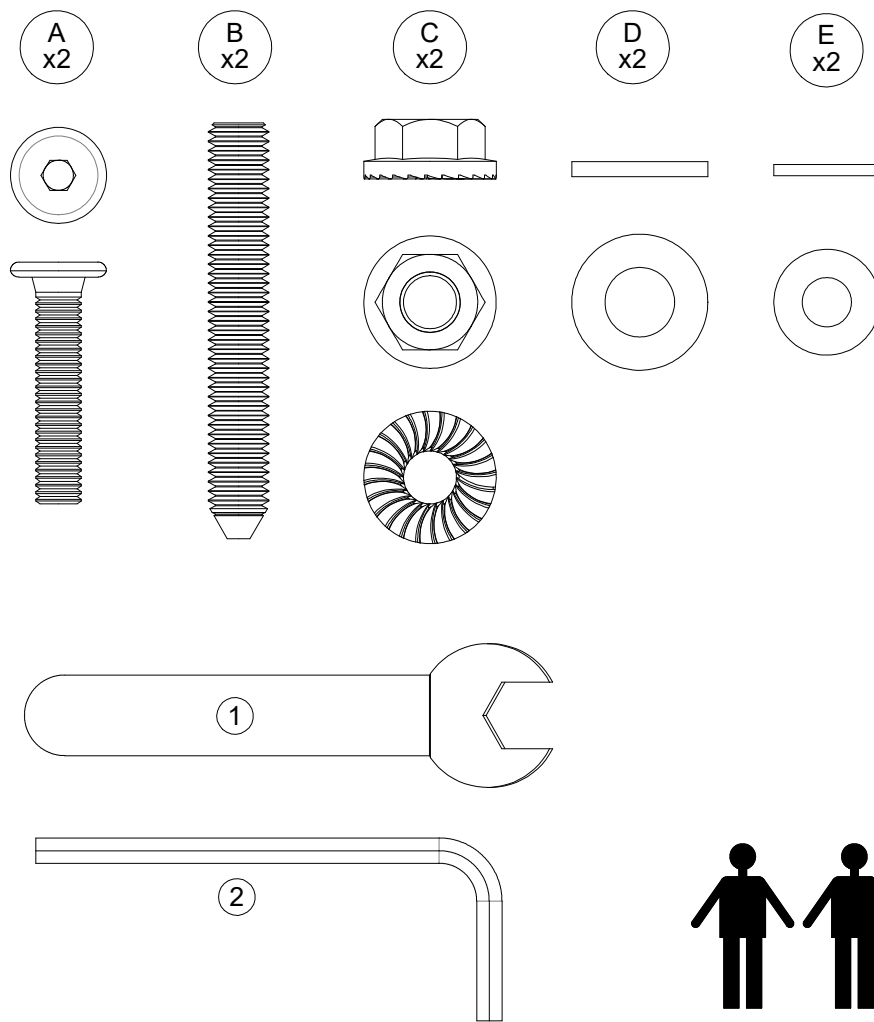

MAYA COLLECTION

ASSEMBLY GUIDE

GLOSTER

DISTRIBUTED IN THE USA BY:

Gloster Furniture
1075 Fulp Industrial Road
PO Box 738
South Boston
VA 24592
USA

DISTRIBUTED IN EUROPE AND ROW BY:

Gloster Furniture GmbH
Zeppelinstrasse 22
21337 Lüneburg
Germany
Tel. +49 (0)4131 287530

GENERAL SAFETY GUIDELINES

Read this guide carefully before using the product.
Keep this guide for future reference, do not throw away.
Only use the product in accordance with these instructions. Failure to follow the instructions contained
Within the user guide can result in damage to the product, and the warranty will become void.
Any responsibility is disclaimed due incorrect use of the product.

Warranty
www.gloster.com
03.21V2

1

2

B
x2

3