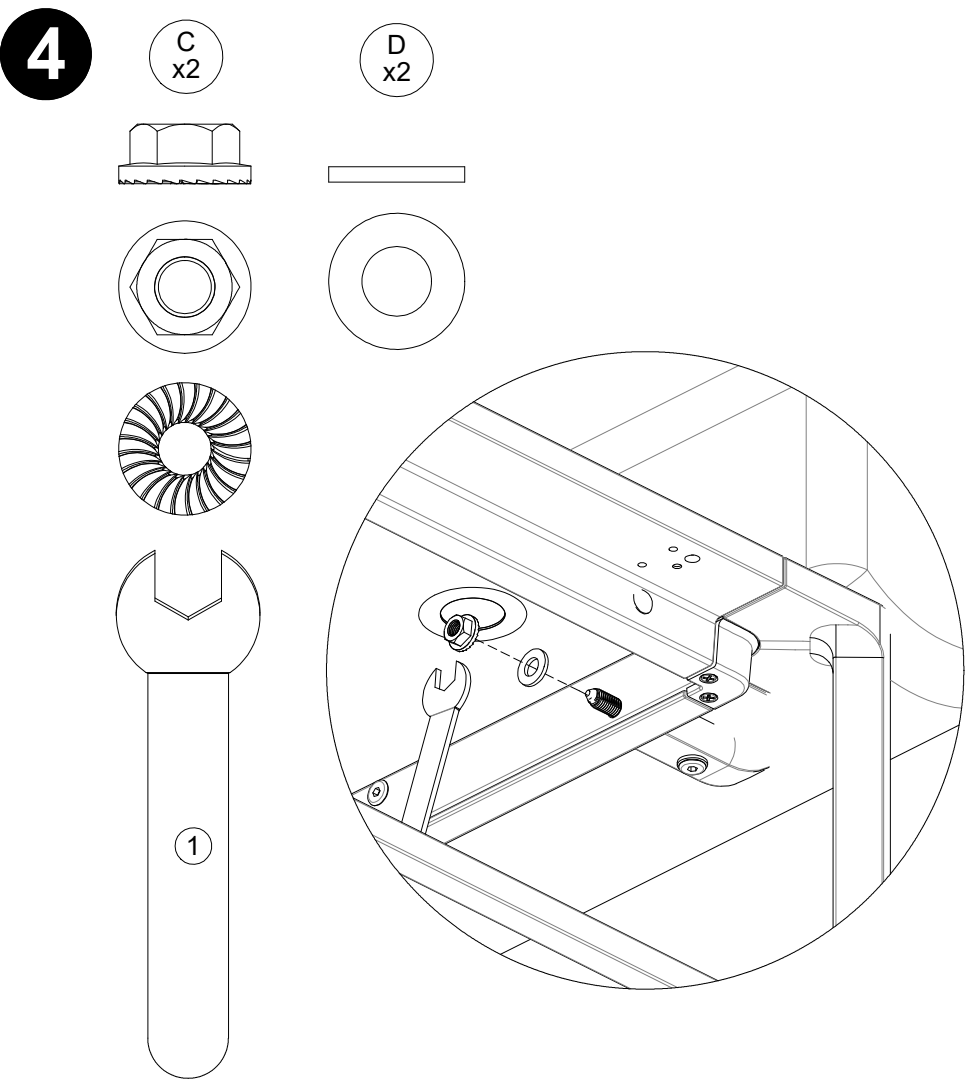

Warranty
www.gloster.com
03.21V2

1

2

B
x2

3

MAYA

COLLECTION

ASSEMBLY GUIDE