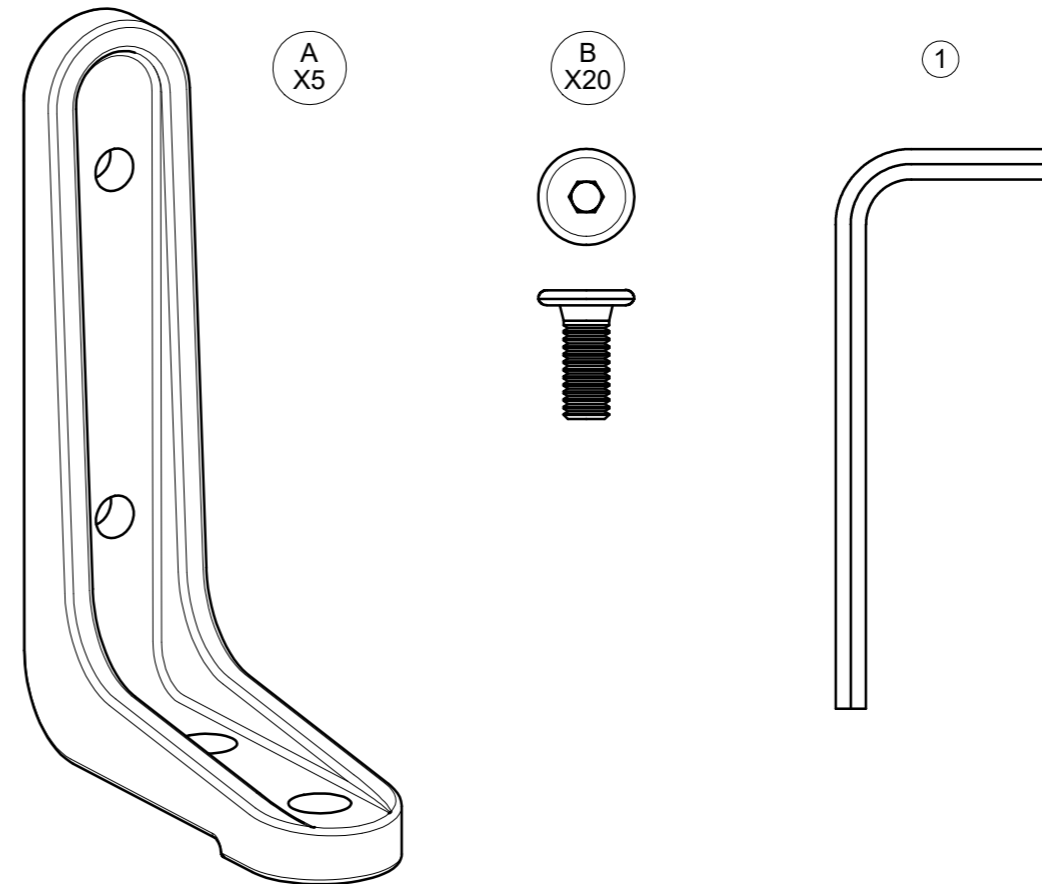

Warranty
www.gloster.com

MISTRAL BACK PANEL "U" SHAPE

ASSEMBLY GUIDE

 GLOSTER

DISTRIBUTED IN THE USA BY:

Gloster Furniture
1075 Fulp Industrial Road
PO Box 738
South Boston
VA 24592
USA

DISTRIBUTED IN EUROPE AND ROW BY: