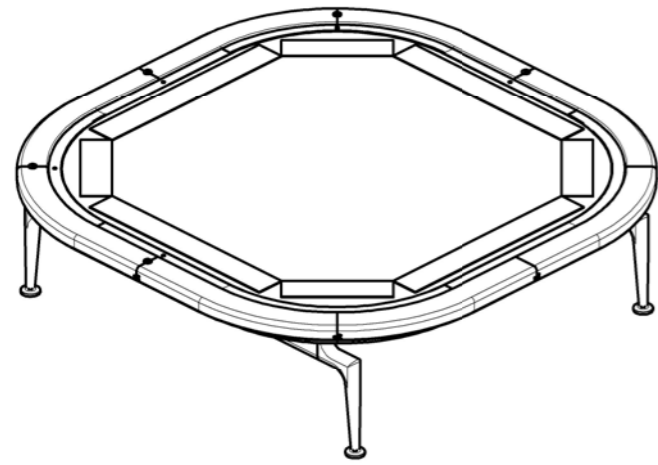

MISTRAL

TEAK BASE 90 X 90

ASSEMBLY GUIDE

 GLOSTER

DISTRIBUTED IN THE USA BY:

Gloster Furniture
1075 Fulp Industrial Road
PO Box 738
South Boston
VA 24592
USA

DISTRIBUTED IN EUROPE AND ROW BY:

Gloster Furniture GmbH
Zeppelinstrasse 22
21337 Lüneburg
Germany
Tel. +49 (0)4131 287530