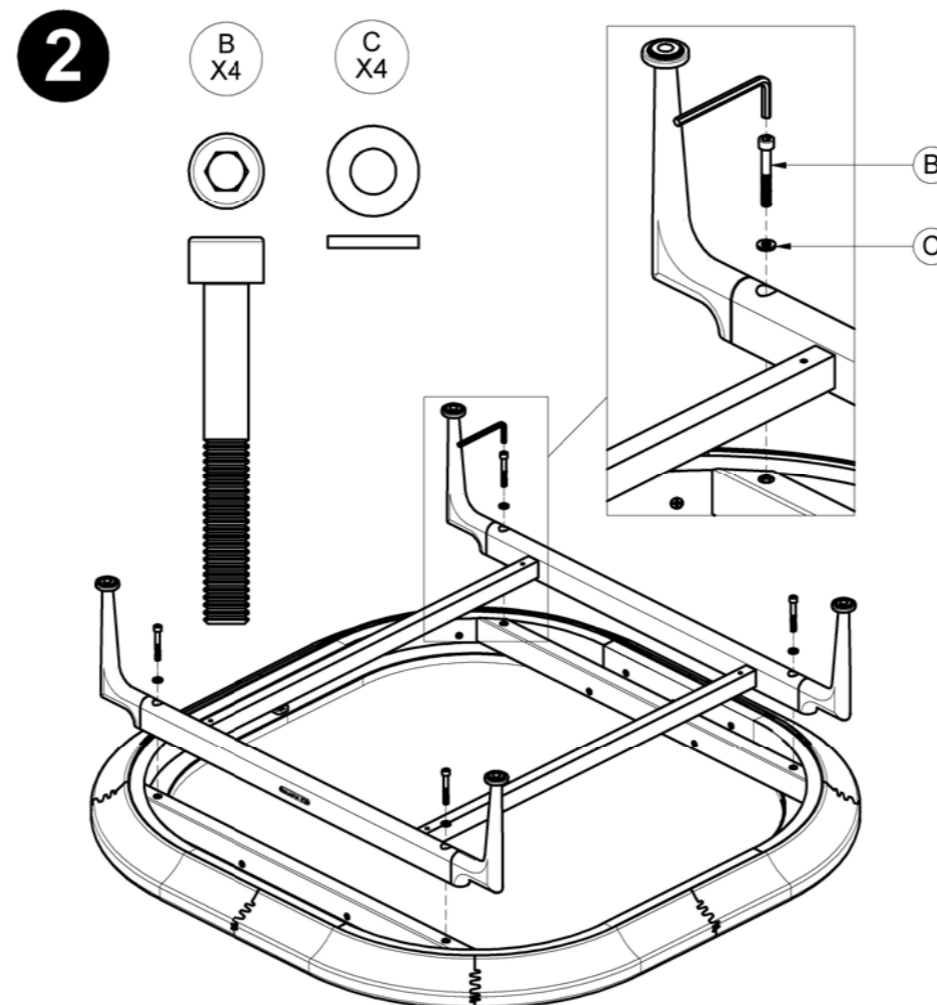

GENERAL SAFETY GUIDELINES

Read this guide carefully before using the product.
Keep this guide for future reference, do not throw away.
Only use the product in accordance with these instructions. Failure to follow the instructions contained within the user guide can result in damage to the product, and the warranty will become void.
Any responsibility is disclaimed due to incorrect use of the product.
This product is suitable for use in both residential and contract environments.

Warranty
www.gloster.com