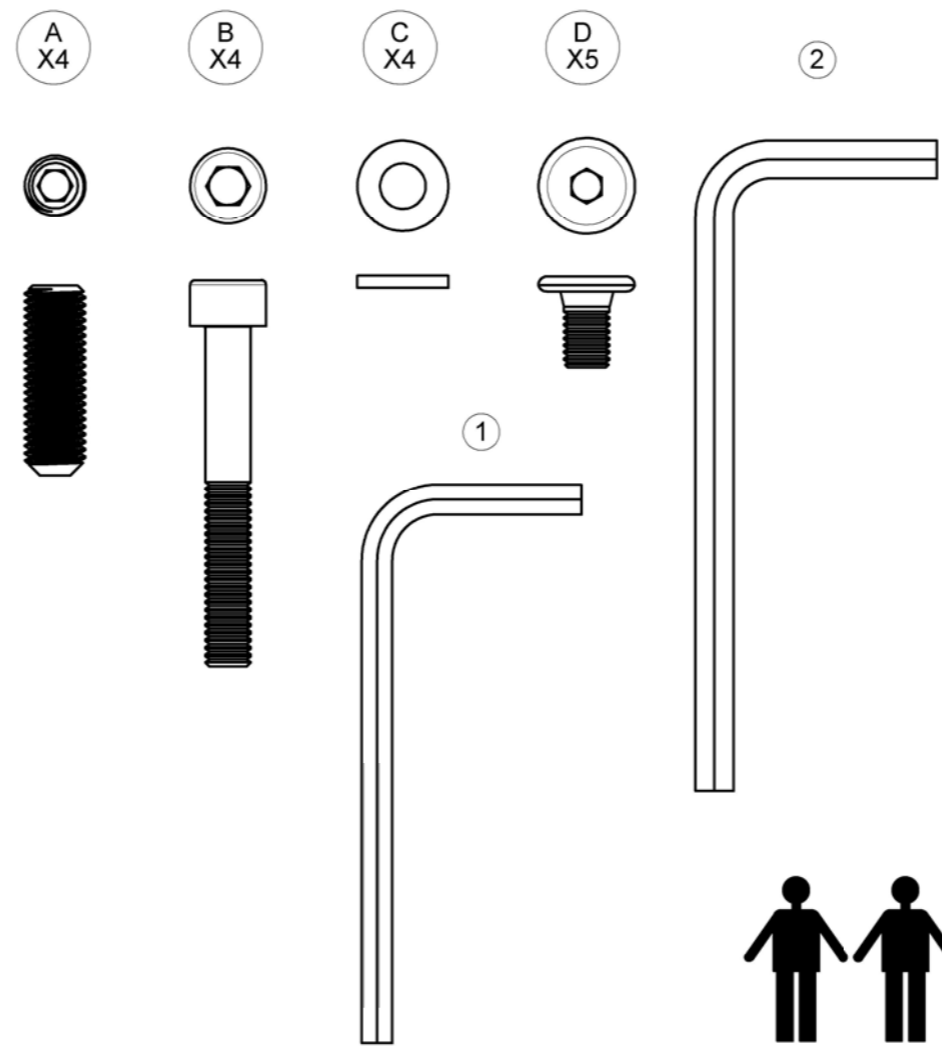

MISTRAL

TEAK BASE 90 X 90

ASSEMBLY GUIDE

 GLOSTER

DISTRIBUTED IN THE USA BY:

Gloster Furniture
1075 Fulp Industrial Road
PO Box 738
South Boston
VA 24592
USA

DISTRIBUTED IN EUROPE AND ROW BY:

Gloster Furniture GmbH
Zeppelinstrasse 22
21337 Lüneburg
Germany
Tel. +49 (0)4131 287530

Warranty
www.gloster.com

MISTRAL BACK PANEL "U" SHAPE

ASSEMBLY GUIDE

 GLOSTER

DISTRIBUTED IN THE USA BY:

Gloster Furniture
1075 Fulp Industrial Road
PO Box 738
South Boston
VA 24592
USA

DISTRIBUTED IN EUROPE AND ROW BY: