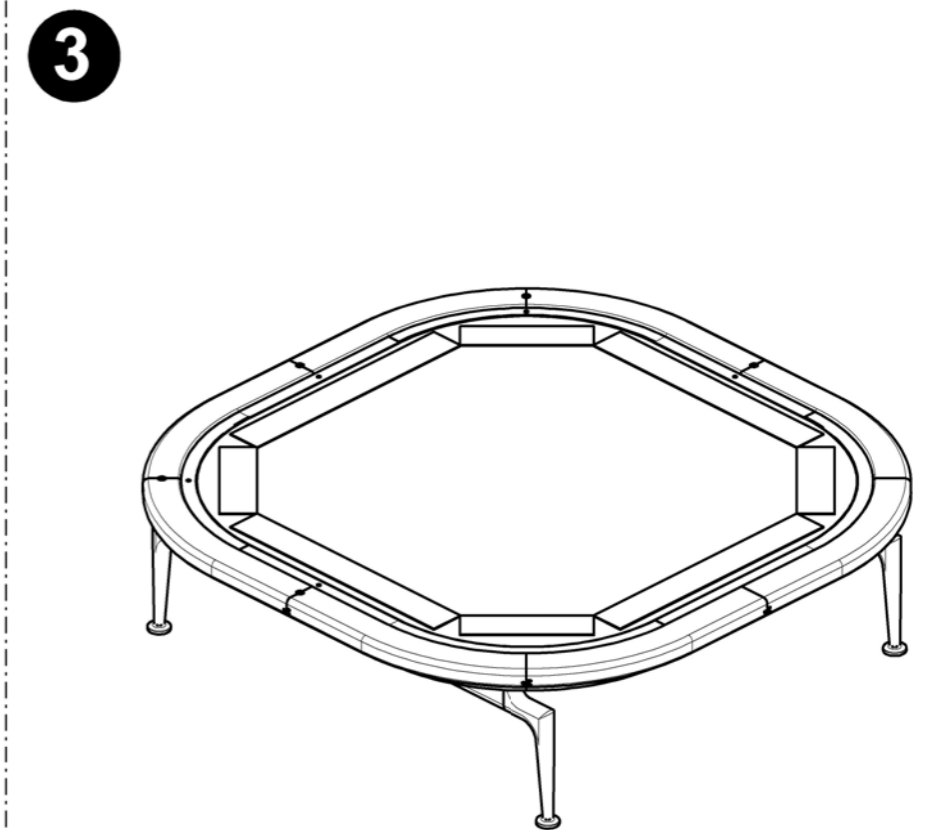

GENERAL SAFETY GUIDELINES

Read this guide carefully before using the product.
Keep this guide for future reference, do not throw away.
Only use the product in accordance with these instructions. Failure to follow the instructions contained within the user guide can result in damage to the product, and the warranty will become void.
Any responsibility is disclaimed due to incorrect use of the product.
This product is suitable for use in both residential and contract environments.

Warranty
www.gloster.com