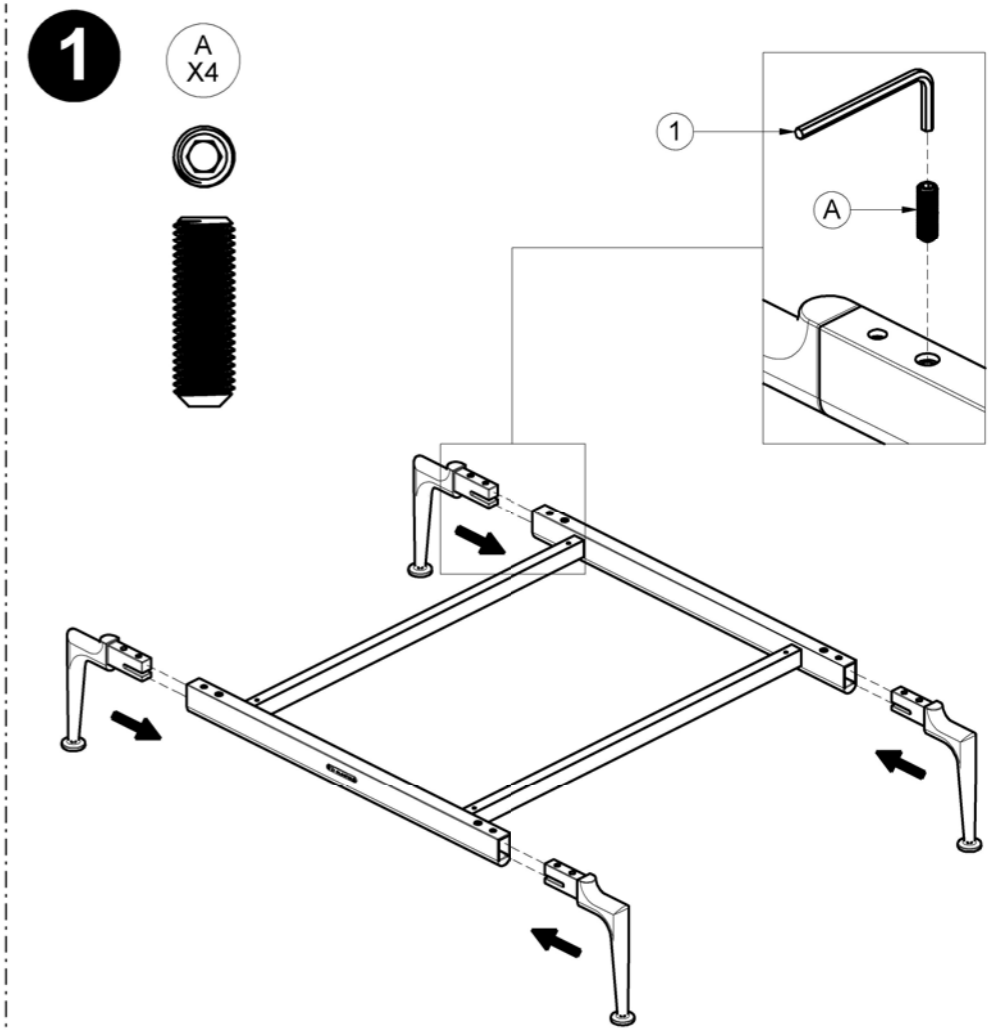

MISTRAL

TEAK BASE 90 X 90

ASSEMBLY GUIDE

 GLOSTER

DISTRIBUTED IN THE USA BY:

Gloster Furniture
1075 Fulp Industrial Road
PO Box 738
South Boston
VA 24592
USA

DISTRIBUTED IN EUROPE AND ROW BY:

Gloster Furniture GmbH
Zeppelinstrasse 22
21337 Lüneburg
Germany
Tel. +49 (0)4131 287530