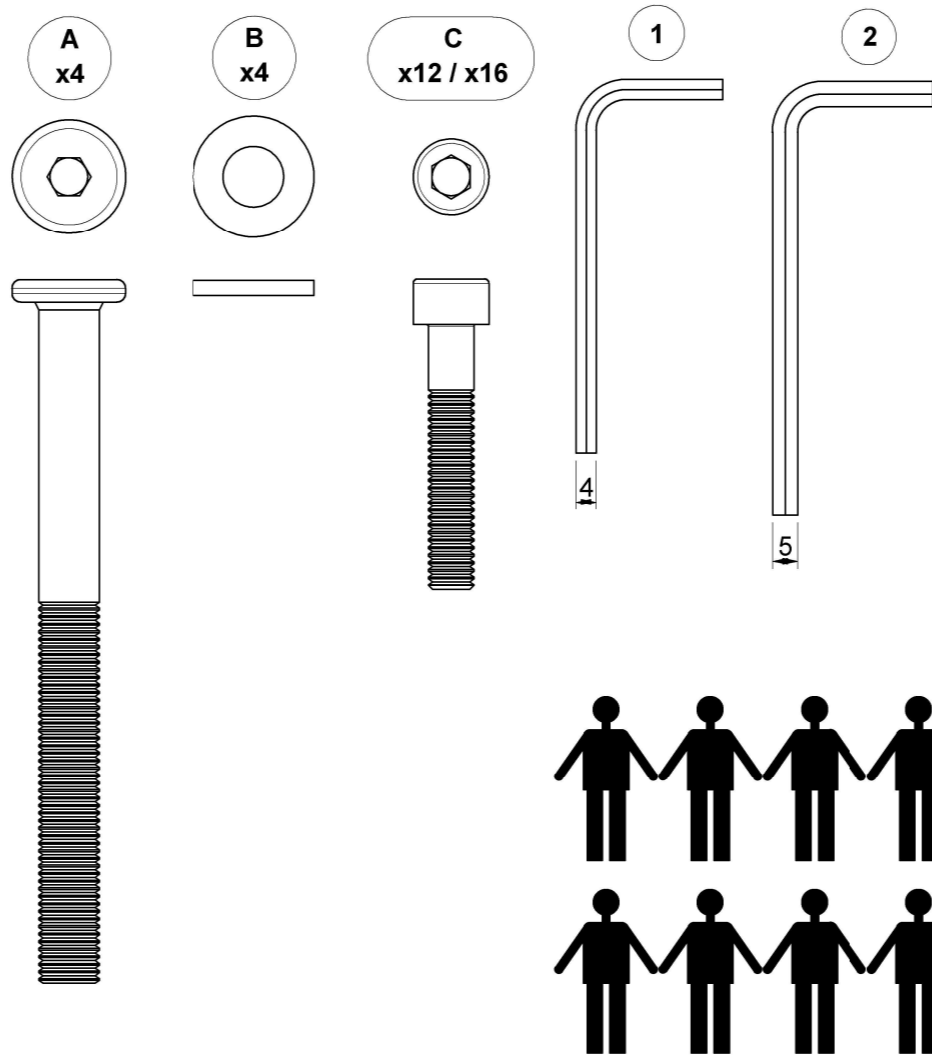

SPLIT RAW DINING TABLE

ASSEMBLY GUIDE

 GLOSTER

DISTRIBUTED IN THE USA BY:

Gloster Furniture
1075 Fulp Industrial Road
PO Box 738
South Boston
VA 24592
USA

DISTRIBUTED IN EUROPE AND ROW BY:

Gloster Furniture GmbH
Zeppelinstrasse 22
21337 Luneburg
Germany
Tel. +49 (0)4131 287530

Warranty
www.gloster.com

3

x2

x8

1

4

C
x12 / x16

2