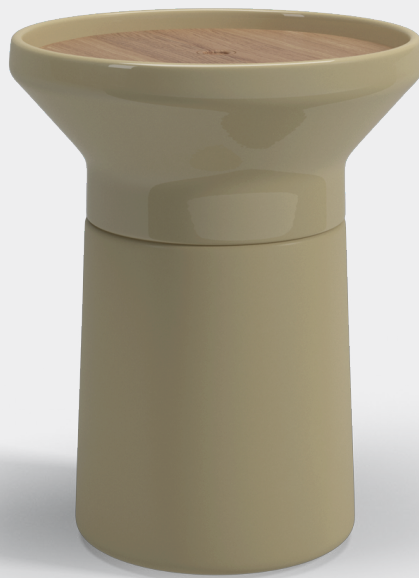

COSO SIDE TABLE

DIAMETER 40cm / 15.5"
HEIGHT 48.5cm / 19"
PRODUCT WEIGHT 13kg / 28lb
CBM / CCF 0.12m³ / 4ft³
DESIGNER Henrik Pedersen
ASSEMBLY Required

ITEM NUMBERS
110034 : Earth Glaze / Natural Teak Top
110033 : Iron Glaze / Natural Teak Top
110032 : Sand Glaze / Natural Teak Top

ACCESSORIES
108512 : Protective Cover

MATERIALS
Glazed ceramic base.
Natural finish teak table top.

WARRANTY / MAINTENANCE
See gloster.com for warranty terms & maintenance instructions.

TEAK FINISH

GLAZE COLOURS