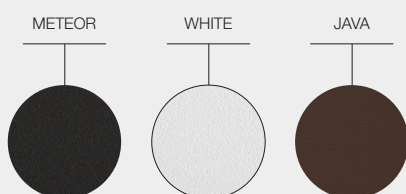

ITEM NUMBERS

103966 : Double Lounger - Meteor Frame / Nero Platform
 103968 : Double Lounger - White Frame / Nero Platform
 103967 : Double Lounger - Meteor Frame / Bianco Platform
 103969 : Double Lounger - White Frame / Bianco Platform
 108453 : Double Lounger- Java Frame / Emperor Platform

See gloster.com for warranty terms & maintenance instructions.

FRAME COLOURS

CERAMIC PLATFORMS