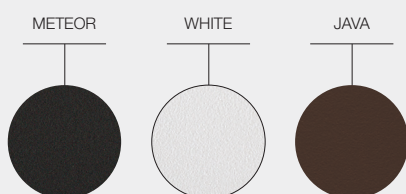

FRAME COLOURS