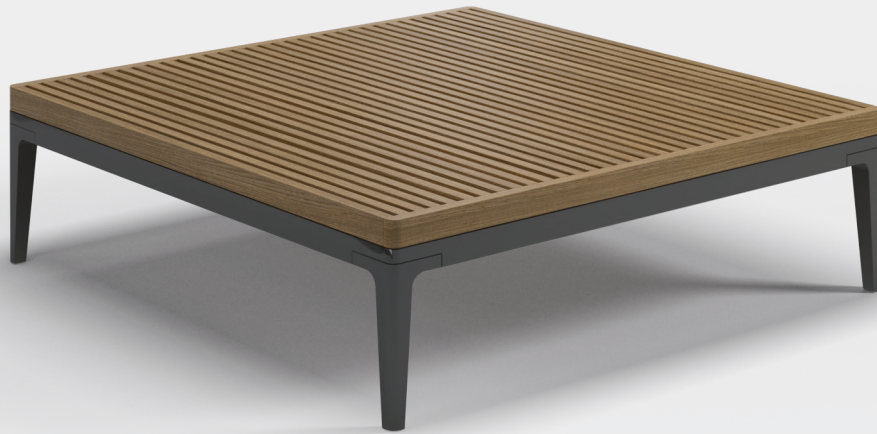

# GRID LARGE COFFEE TABLE TEAK

WIDTH 103cm / 40.5"  
LENGTH 103cm / 40.5"  
HEIGHT 30cm / 12"  
PRODUCT WEIGHT 19kg / 42lb  
CBM / CCF 0.24m<sup>3</sup> / 8.41ft<sup>3</sup>  
DESIGNER Henrik Pedersen  
ASSEMBLY Required

ITEM NUMBERS  
101210 : Large Coffee Table - Meteor Frame  
101212 : Large Coffee Table - White Frame  
108455 : Large Coffee Table - Java Frame

MATERIALS  
Powder coated aluminium frame.  
Natural finish slatted teak table top.

## TEAK TABLE TOP