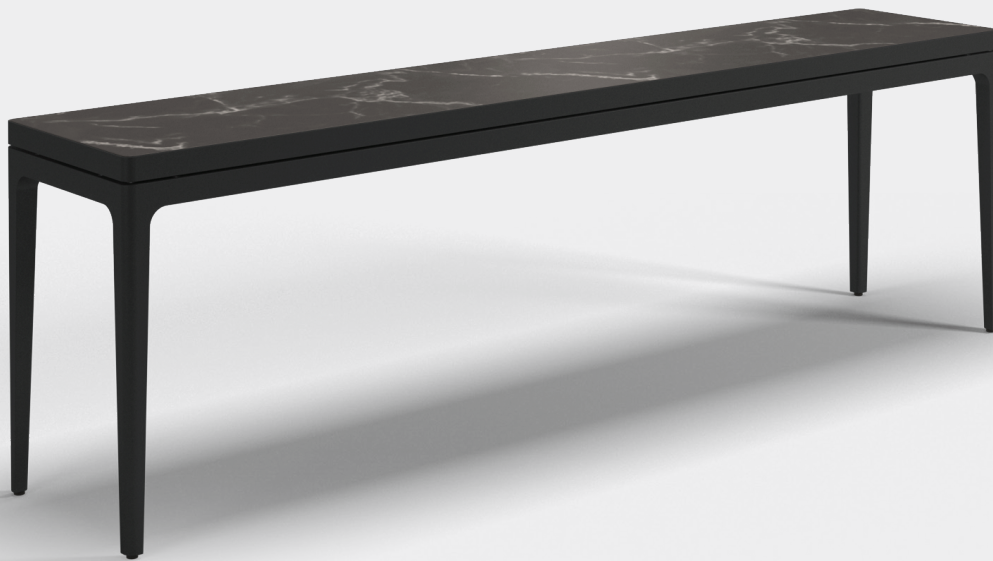

GRID LARGE CONSOLE TABLE CERAMIC

WIDTH 40cm / 16"
LENGTH 206cm / 81"
HEIGHT 63cm / 25"
PRODUCT WEIGHT 37kg / 81lb
CBM / CCF 0.27m³ / 9.52ft³
DESIGNER Henrik Pedersen
ASSEMBLY Required

ITEM NUMBERS
103401 : Large Console Table - Meteor Frame / Nero Top
103403 : Large Console Table - White Frame / Nero Top
103402 : Large Console Table - Meteor Frame / Bianco Top
103404 : Large Console Table - White Frame / Bianco Top
108464 : Large Console Table - Java Frame / Emperor Top

MATERIALS
Powder coated aluminium frame.
One piece ceramic table top.

ACCESSORIES
104494 : Protective Cover

WARRANTY / MAINTENANCE
See gloster.com for warranty terms & maintenance instructions.

FRAME COLOURS

CERAMIC TABLE TOPS