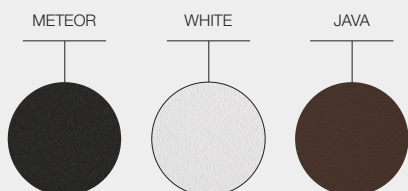

GRID 90cm SQUARE DINING TABLE CERAMIC

WIDTH 90cm / 35.5"
LENGTH 90cm / 35.5"
HEIGHT 70cm / 27.5"
PRODUCT WEIGHT 44.5kg / 98lb
CBM / CCF 0.27m³ / 9.54ft³
DESIGNER Henrik Pedersen
ASSEMBLY Required

ITEM NUMBERS
109391 : 90cm Square Dining Table Ceramic - Meteor / Nero
109392 : 90cm Square Dining Table Ceramic - Meteor / Bianco
109393 : 90cm Square Dining Table Ceramic - White / Nero
109394 : 90cm Square Dining Table Ceramic - White / Bianco
109395 : 90cm Square Dining Table Ceramic - Java / Emperor

MATERIALS
Powder coated aluminium frame.
One piece ceramic table top.

ACCESSORIES
110012 : Protective Cover

WARRANTY / MAINTENANCE
See gloster.com for warranty terms & maintenance instructions.

FRAME COLOURS

TABLE TOPS