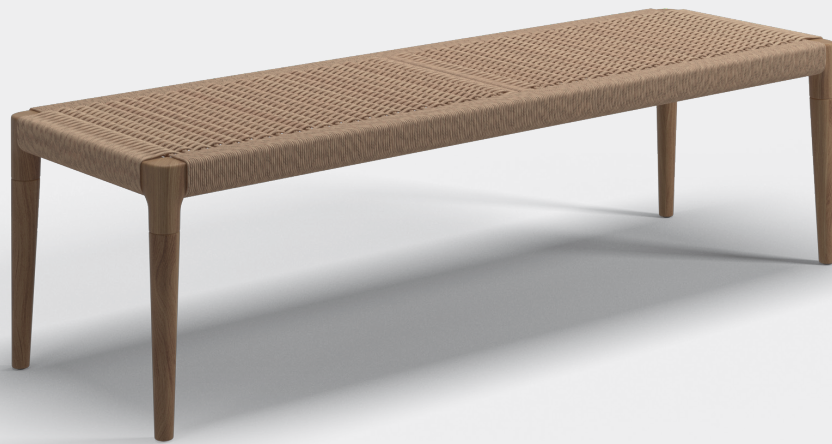

LIMA
159cm DINING BENCH

WIDTH 159cm / 62.5"

DEPTH 48cm / 19"

HEIGHT 44cm / 17.5"

PRODUCT WEIGHT 14kg / 31lb

CBM / CCF 0.44m³ / 15.54ft³

DESIGNER Henrik Pedersen

ASSEMBLY Not Required

ITEM NUMBER

108233 : 159cm Dining Bench

MATERIALS

Natural finish teak frame.

Wheat colour, woven all-weather wicker seat.

ACCESSORIES

108519 : Protective Cover

108499 : Seat Pad Cushion